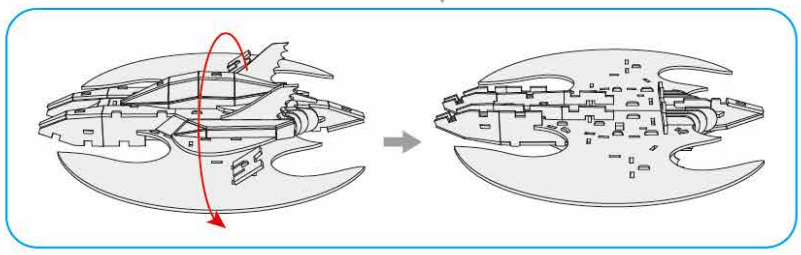

**40**  
BUILD

Detailed  
Models

Easy to  
Assemble

Designed  
for Display

9.4 in × 7.9 in × 6.3 in  
24 cm × 20 cm × 16 cm

**82 pcs**

12+

**BATWING™**  
3D Puzzle Model Kit

# BATWING™

x1 Sheet **D**

Contents: 4 3D Puzzle Sheets

1

4

5

There are no more pieces left on Sheet B.

There are no more pieces left on Sheet A.