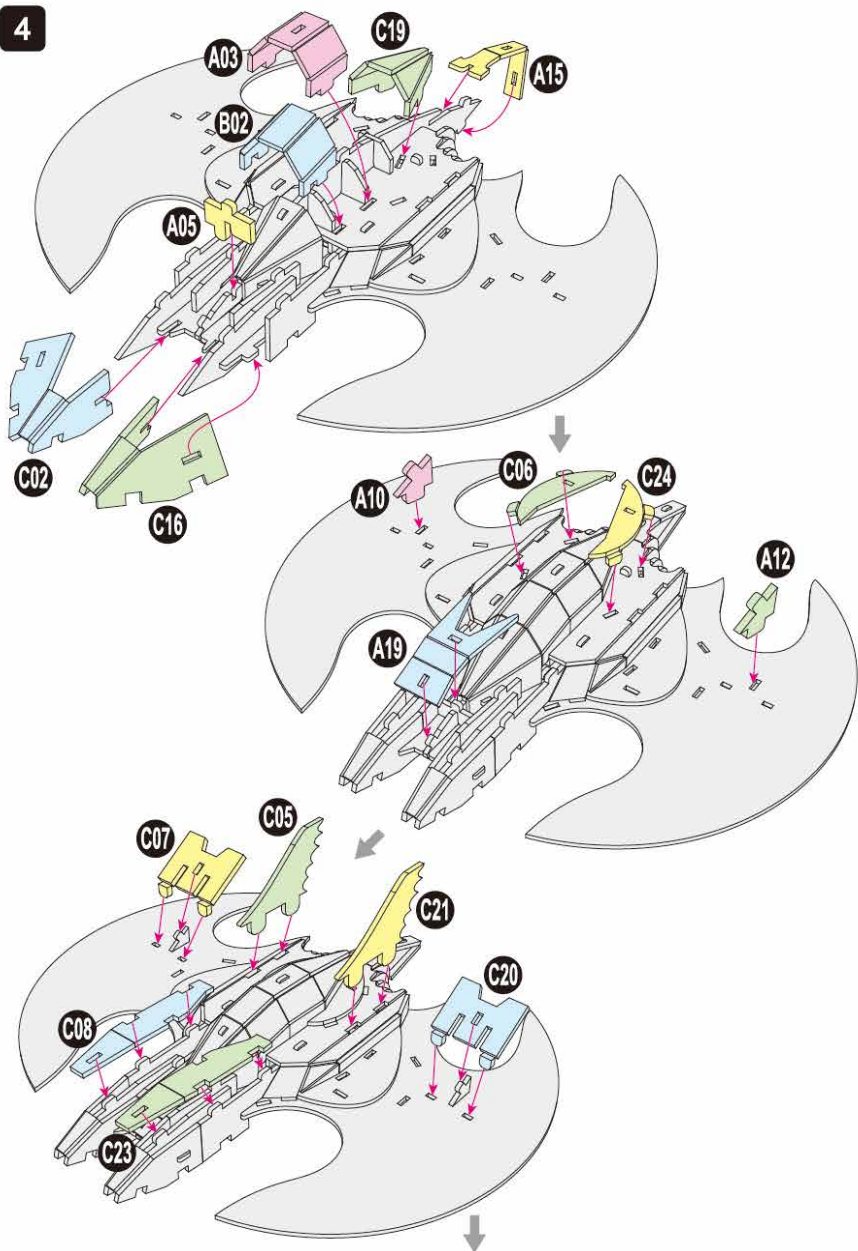

**40**  
BUILD

Detailed  
Models

Easy to  
Assemble

Designed  
for Display

9.4 in × 7.9 in × 6.3 in  
24 cm × 20 cm × 16 cm

**82 pcs**

12+

**BATWING™**  
3D Puzzle Model Kit

# BATWING™

x1 Sheet **D**

Contents: 4 3D Puzzle Sheets

1

4

5

There are no more pieces left on Sheet B.

There are no more pieces left on Sheet A.

**6**

There are no more pieces left on Sheet C.

There are no more pieces left on Sheet D.

**7**

TM & © 2023 SPIN MASTER LTD. ALL RIGHTS RESERVED. SPIN MASTER LTD., 225 KING STREET WEST, TORONTO ON M5V 3M2 CANADA  
• SPIN MASTER INC., PMB #10053, 300