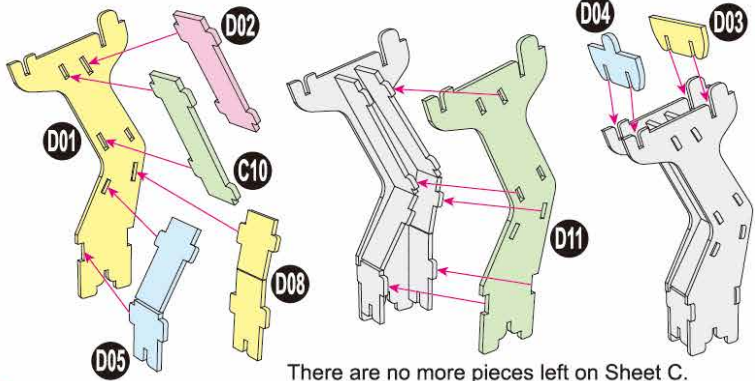

**40**  
BUILD

Detailed  
Models

Easy to  
Assemble

Designed  
for Display

9.4 in × 7.9 in × 6.3 in  
24 cm × 20 cm × 16 cm

**82 pcs**

12+

**BATWING™**  
3D Puzzle Model Kit

# BATWING™

x1 Sheet **D**

Contents: 4 3D Puzzle Sheets

1

4

5

There are no more pieces left on Sheet B.

There are no more pieces left on Sheet A.

**6**

There are no more pieces left on Sheet C.

There are no more pieces left on Sheet D.

**7**

TM & © 2023 SPIN MASTER LTD. ALL RIGHTS RESERVED. SPIN MASTER LTD., 225 KING STREET WEST, TORONTO ON M5V 3M2 CANADA  
• SPIN MASTER INC., PMB #10053, 300