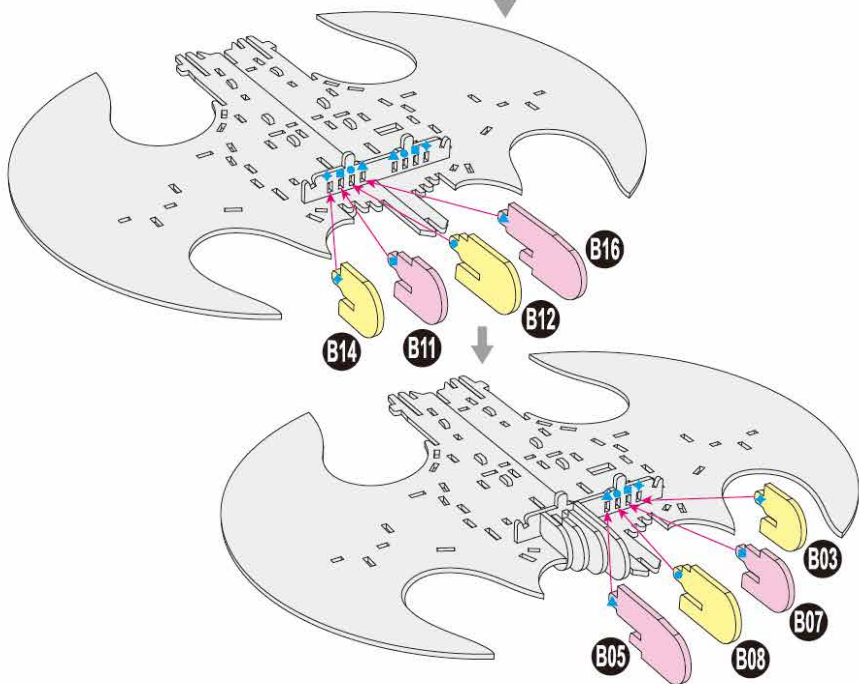

**40**  
BUILD

Detailed  
Models

Easy to  
Assemble

Designed  
for Display

9.4 in × 7.9 in × 6.3 in  
24 cm × 20 cm × 16 cm

**82 pcs**

12+

**BATWING™**  
3D Puzzle Model Kit

# BATWING™

x1 Sheet **D**

Contents: 4 3D Puzzle Sheets

1

4

5

There are no more pieces left on Sheet B.

There are no more pieces left on Sheet A.

**6**

There are no more pieces left on Sheet C.

There are no more pieces left on Sheet D.

**7**

TM & © 2023 SPIN MASTER LTD. ALL RIGHTS RESERVED. SPIN MASTER LTD., 225 KING STREET WEST, TORONTO ON M5V 3M2 CANADA  
• SPIN MASTER INC., PMB #10053, 300