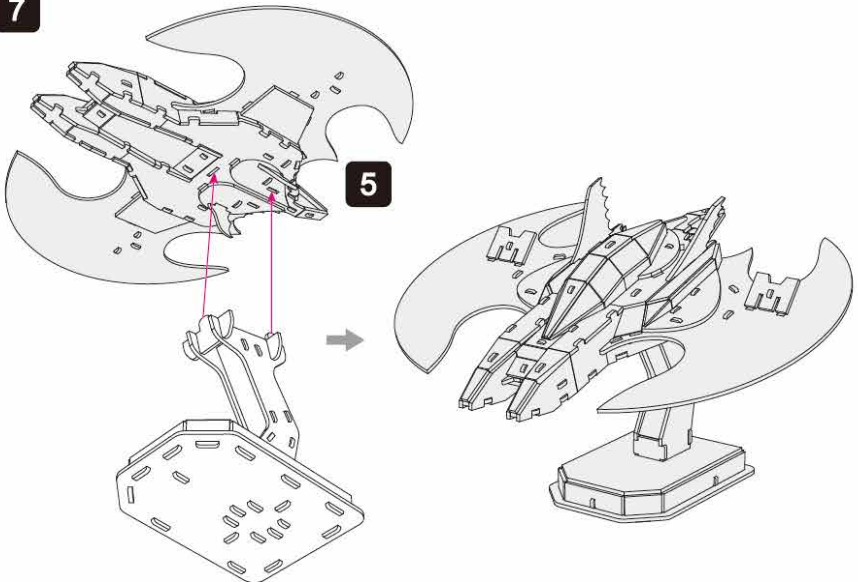

6

There are no more pieces left on Sheet C.

There are no more pieces left on Sheet D.

7