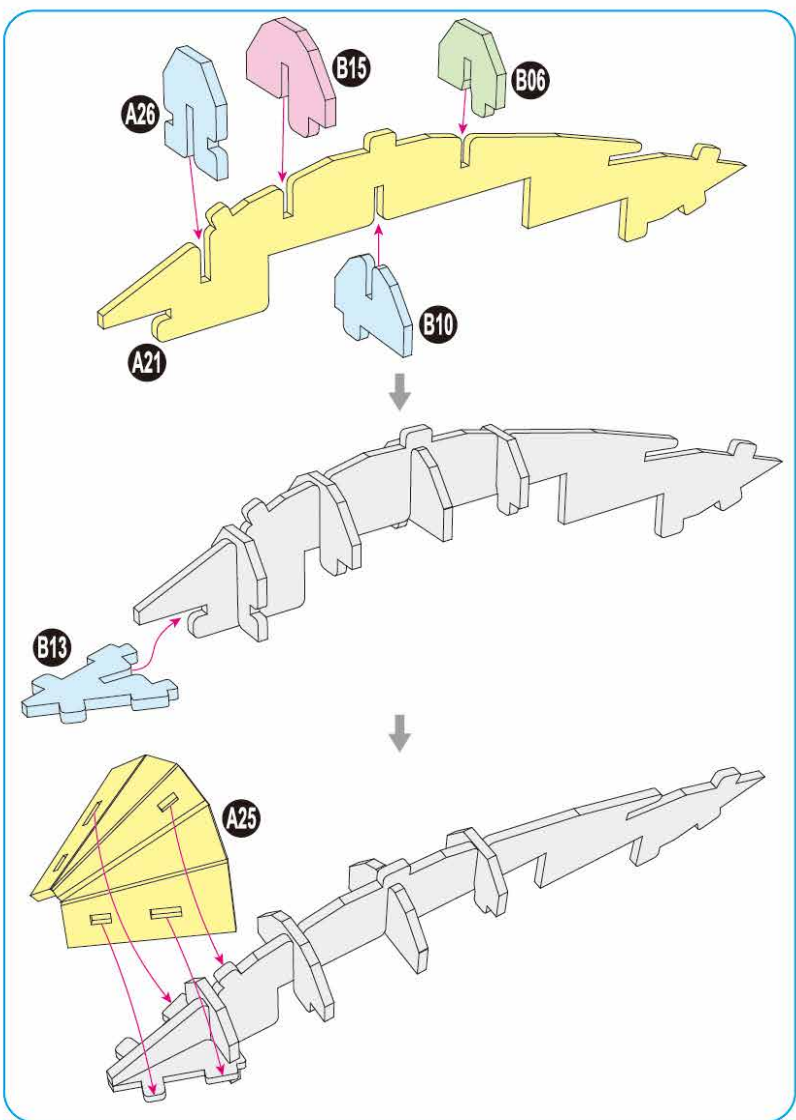

**40**  
BUILD

Detailed  
Models

Easy to  
Assemble

Designed  
for Display

9.4 in × 7.9 in × 6.3 in  
24 cm × 20 cm × 16 cm

**82 pcs**

12+

**BATWING™**  
3D Puzzle Model Kit

# BATWING™

x1 Sheet **D**

Contents: 4 3D Puzzle Sheets

1

4

5

There are no more pieces left on Sheet B.

There are no more pieces left on Sheet A.