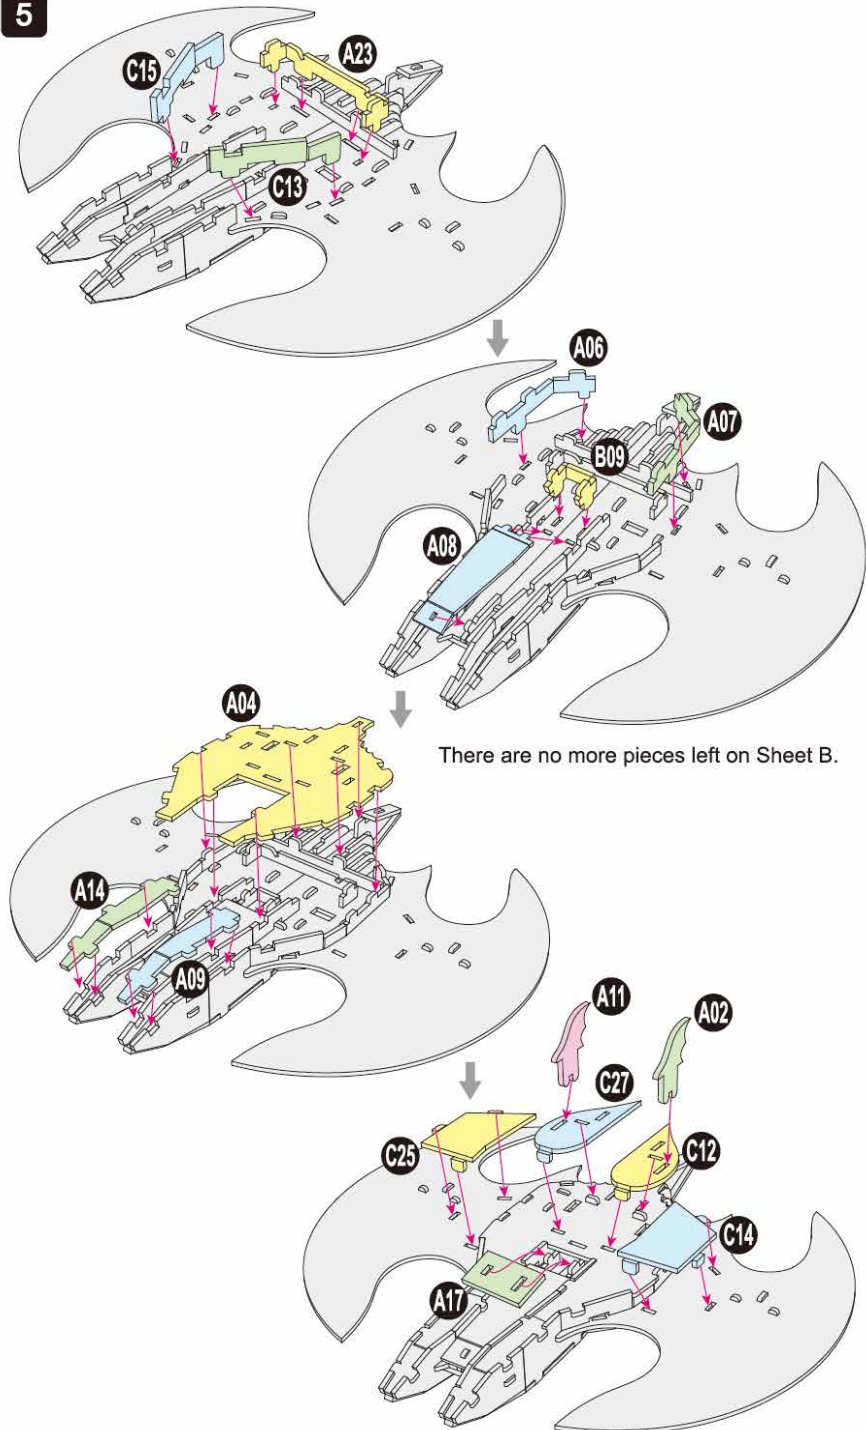

**40**  
BUILD

Detailed  
Models

Easy to  
Assemble

Designed  
for Display

9.4 in × 7.9 in × 6.3 in  
24 cm × 20 cm × 16 cm

**82 pcs**

12+

**BATWING™**  
3D Puzzle Model Kit

# BATWING™

x1 Sheet **D**

Contents: 4 3D Puzzle Sheets

1

4

5

There are no more pieces left on Sheet B.

There are no more pieces left on Sheet A.

**6**

There are no more pieces left on Sheet C.

There are no more pieces left on Sheet D.

**7**

TM & © 2023 SPIN MASTER LTD. ALL RIGHTS RESERVED. SPIN MASTER LTD., 225 KING STREET WEST, TORONTO ON M5V 3M2 CANADA  
• SPIN MASTER INC., PMB #10053, 300