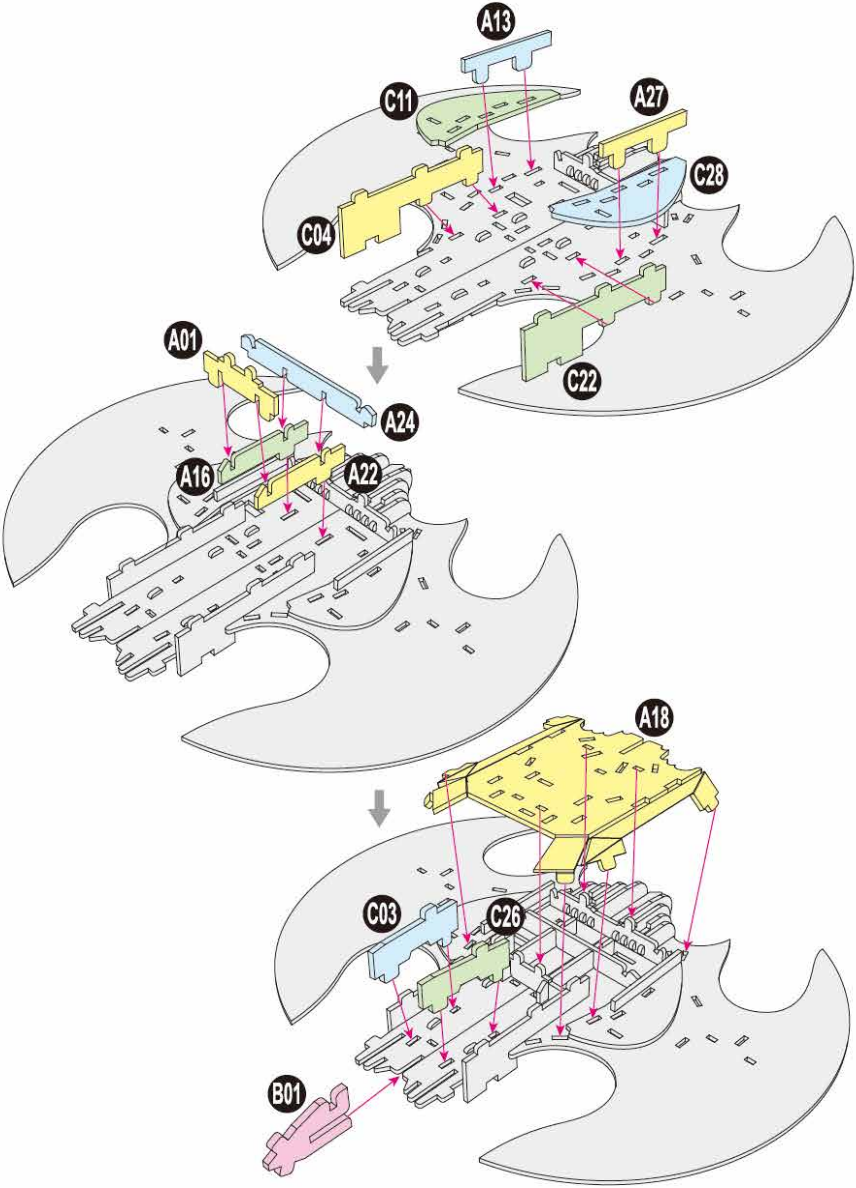

**40**  
BUILD

Detailed  
Models

Easy to  
Assemble

Designed  
for Display

9.4 in × 7.9 in × 6.3 in  
24 cm × 20 cm × 16 cm

**82 pcs**

12+

**BATWING™**  
3D Puzzle Model Kit

# BATWING™

x1 Sheet **D**

Contents: 4 3D Puzzle Sheets

1

4

5

There are no more pieces left on Sheet B.

There are no more pieces left on Sheet A.

**6**

There are no more pieces left on Sheet C.

There are no more pieces left on Sheet D.

**7**

TM & © 2023 SPIN MASTER LTD. ALL RIGHTS RESERVED. SPIN MASTER LTD., 225 KING STREET WEST, TORONTO ON M5V 3M2 CANADA  
• SPIN MASTER INC., PMB #10053, 300