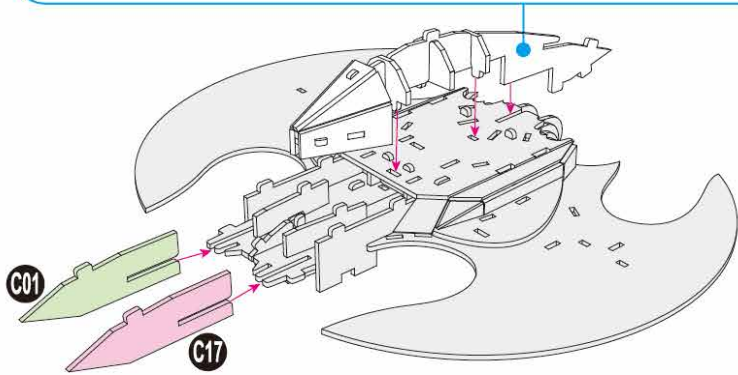

**40**  
BUILD

Detailed  
Models

Easy to  
Assemble

Designed  
for Display

9.4 in × 7.9 in × 6.3 in  
24 cm × 20 cm × 16 cm

**82 pcs**

12+

**BATWING™**  
3D Puzzle Model Kit

# BATWING™

x1 Sheet **D**

Contents: 4 3D Puzzle Sheets

1

4

5

There are no more pieces left on Sheet B.

There are no more pieces left on Sheet A.