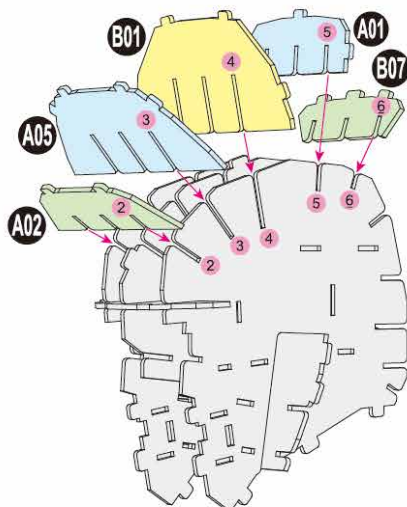

**40**  
BUILD

Detailed  
Models

Easy to  
Assemble

Designed  
for Display

6.2 in × 5.7 in × 8.9 in  
15.7 cm × 14.4 cm × 22.7 cm

**90 pcs**

**BATMAN™**  
3D Puzzle Model Kit

12+

# BATMAN™

x1 Sheet

Contents: 8 3D Puzzle Sheets

1

There are no more pieces left on Sheet A.

**2**

There are no more pieces left on Sheet B.

There are no more pieces left on Sheet C.

There are no more pieces left on Sheet D.

There are no more pieces left on Sheet F.

There are no more pieces left on Sheet E.

There are no more pieces left on Sheet G.  
There are no more pieces left on Sheet H.