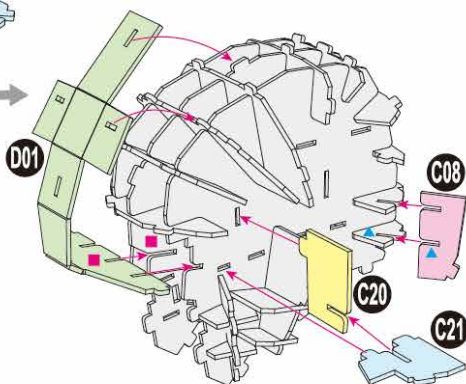

**40**  
BUILD

Detailed  
Models

Easy to  
Assemble

Designed  
for Display

6.2 in × 5.7 in × 8.9 in  
15.7 cm × 14.4 cm × 22.7 cm

**90 pcs**

**BATMAN™**  
3D Puzzle Model Kit

12+

# BATMAN™

x1 Sheet

Contents: 8 3D Puzzle Sheets

1

There are no more pieces left on Sheet A.

**2**

There are no more pieces left on Sheet B.

There are no more pieces left on Sheet C.

There are no more pieces left on Sheet D.

There are no more pieces left on Sheet F.

There are no more pieces left on Sheet E.

There are no more pieces left on Sheet G.  
There are no more pieces left on Sheet H.