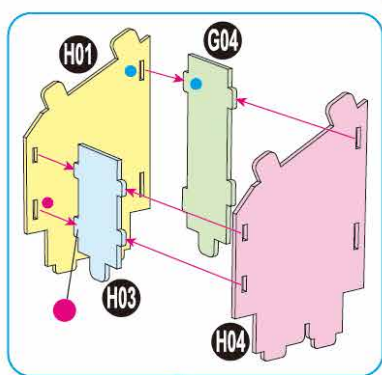

**40**  
BUILD

Detailed  
Models

Easy to  
Assemble

Designed  
for Display

6.2 in × 5.7 in × 8.9 in  
15.7 cm × 14.4 cm × 22.7 cm

**90 pcs**

**BATMAN™**  
3D Puzzle Model Kit

12+

# BATMAN™

x1 Sheet

Contents: 8 3D Puzzle Sheets

1

There are no more pieces left on Sheet A.

**2**

There are no more pieces left on Sheet B.

There are no more pieces left on Sheet C.

There are no more pieces left on Sheet D.

There are no more pieces left on Sheet F.

There are no more pieces left on Sheet E.

There are no more pieces left on Sheet G.  
There are no more pieces left on Sheet H.