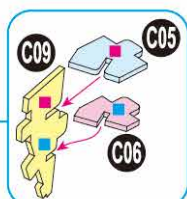

**40**  
BUILD

Detailed  
Models

Easy to  
Assemble

Designed  
for Display

6.2 in × 5.7 in × 8.9 in  
15.7 cm × 14.4 cm × 22.7 cm

**90 pcs**

**BATMAN™**  
3D Puzzle Model Kit

12+

# BATMAN™

x1 Sheet

Contents: 8 3D Puzzle Sheets

1

There are no more pieces left on Sheet A.

**2**

There are no more pieces left on Sheet B.

There are no more pieces left on Sheet C.

There are no more pieces left on Sheet D.

There are no more pieces left on Sheet F.

There are no more pieces left on Sheet E.

There are no more pieces left on Sheet G.  
There are no more pieces left on Sheet H.