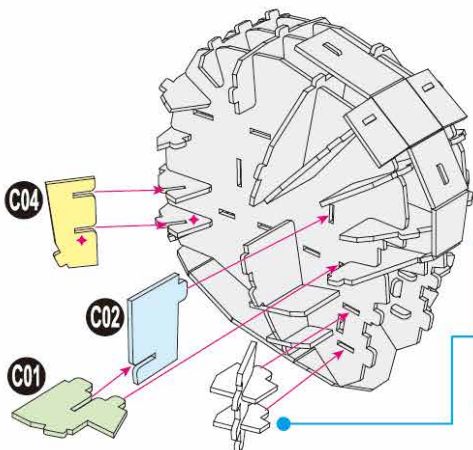

**40**  
BUILD

Detailed  
Models

Easy to  
Assemble

Designed  
for Display

6.2 in × 5.7 in × 8.9 in  
15.7 cm × 14.4 cm × 22.7 cm

**90 pcs**

**BATMAN™**  
3D Puzzle Model Kit

12+

# BATMAN™

x1 Sheet

Contents: 8 3D Puzzle Sheets

1

There are no more pieces left on Sheet A.

**2**

There are no more pieces left on Sheet B.

There are no more pieces left on Sheet C.

There are no more pieces left on Sheet D.

There are no more pieces left on Sheet F.

There are no more pieces left on Sheet E.

There are no more pieces left on Sheet G.  
There are no more pieces left on Sheet H.