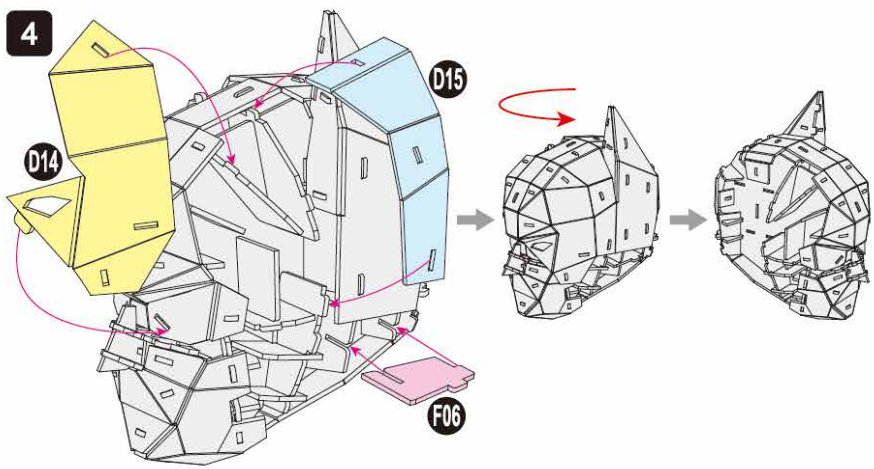

**40**  
BUILD

Detailed  
Models

Easy to  
Assemble

Designed  
for Display

6.2 in × 5.7 in × 8.9 in  
15.7 cm × 14.4 cm × 22.7 cm

**90 pcs**

**BATMAN™**  
3D Puzzle Model Kit

12+

# BATMAN™

x1 Sheet

Contents: 8 3D Puzzle Sheets

1

There are no more pieces left on Sheet A.

**2**

There are no more pieces left on Sheet B.

There are no more pieces left on Sheet C.