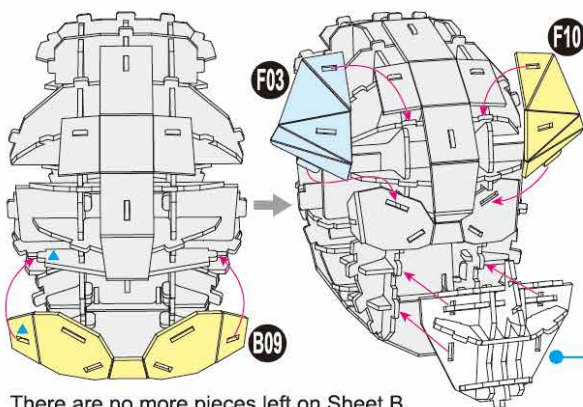

**40**  
BUILD

Detailed  
Models

Easy to  
Assemble

Designed  
for Display

6.2 in × 5.7 in × 8.9 in  
15.7 cm × 14.4 cm × 22.7 cm

**90 pcs**

**BATMAN™**  
3D Puzzle Model Kit

12+

# BATMAN™

x1 Sheet

Contents: 8 3D Puzzle Sheets

1

There are no more pieces left on Sheet A.

**2**

There are no more pieces left on Sheet B.

There are no more pieces left on Sheet C.

There are no more pieces left on Sheet D.

There are no more pieces left on Sheet F.

There are no more pieces left on Sheet E.

There are no more pieces left on Sheet G.  
There are no more pieces left on Sheet H.