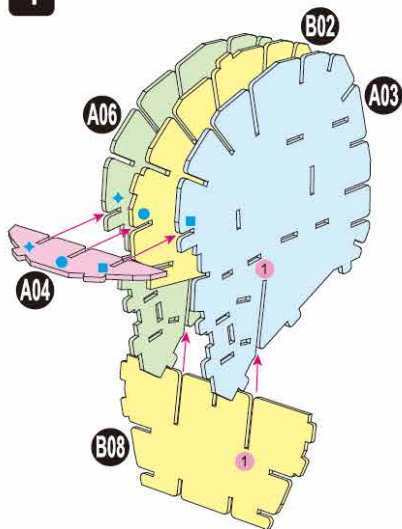

**40**  
BUILD

Detailed  
Models

Easy to  
Assemble

Designed  
for Display

6.2 in × 5.7 in × 8.9 in  
15.7 cm × 14.4 cm × 22.7 cm

**90 pcs**

**BATMAN™**  
3D Puzzle Model Kit

12+

# BATMAN™

x1 Sheet

Contents: 8 3D Puzzle Sheets

1

There are no more pieces left on Sheet A.

**2**

There are no more pieces left on Sheet B.

There are no more pieces left on Sheet C.

There are no more pieces left on Sheet D.

There are no more pieces left on Sheet F.

There are no more pieces left on Sheet E.

There are no more pieces left on Sheet G.  
There are no more pieces left on Sheet H.