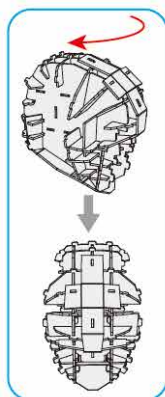

**40**  
BUILD

Detailed  
Models

Easy to  
Assemble

Designed  
for Display

6.2 in × 5.7 in × 8.9 in  
15.7 cm × 14.4 cm × 22.7 cm

**90 pcs**

**BATMAN™**  
3D Puzzle Model Kit

12+

# BATMAN™

x1 Sheet

Contents: 8 3D Puzzle Sheets

1

There are no more pieces left on Sheet A.

**2**

There are no more pieces left on Sheet B.

There are no more pieces left on Sheet C.

There are no more pieces left on Sheet D.

There are no more pieces left on Sheet F.

There are no more pieces left on Sheet E.

There are no more pieces left on Sheet G.  
There are no more pieces left on Sheet H.