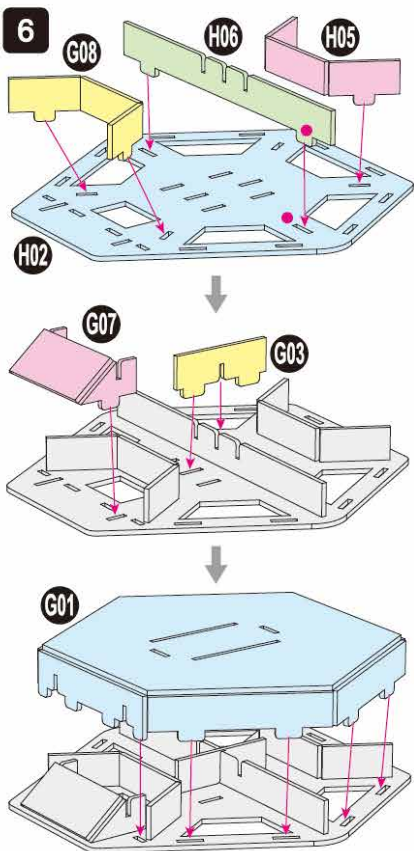

**40**  
BUILD

Detailed  
Models

Easy to  
Assemble

Designed  
for Display

6.2 in × 5.7 in × 8.9 in  
15.7 cm × 14.4 cm × 22.7 cm

**90 pcs**

**BATMAN™**  
3D Puzzle Model Kit

12+

# BATMAN™

x1 Sheet

Contents: 8 3D Puzzle Sheets

1

There are no more pieces left on Sheet A.

**2**

There are no more pieces left on Sheet B.

There are no more pieces left on Sheet C.

There are no more pieces left on Sheet D.

There are no more pieces left on Sheet F.

There are no more pieces left on Sheet E.

There are no more pieces left on Sheet G.  
There are no more pieces left on Sheet H.