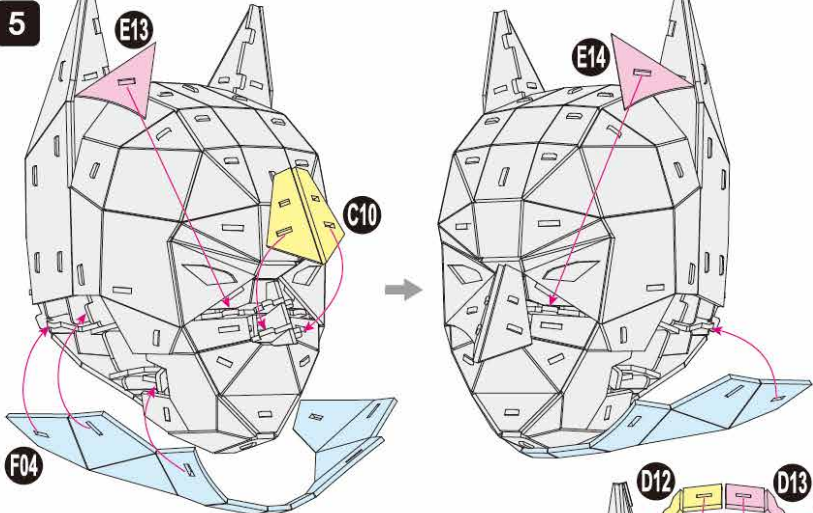

**40**  
BUILD

Detailed  
Models

Easy to  
Assemble

Designed  
for Display

6.2 in × 5.7 in × 8.9 in  
15.7 cm × 14.4 cm × 22.7 cm

**90 pcs**

**BATMAN™**  
3D Puzzle Model Kit

12+

# BATMAN™

x1 Sheet

Contents: 8 3D Puzzle Sheets

1

There are no more pieces left on Sheet A.

**2**

There are no more pieces left on Sheet B.

There are no more pieces left on Sheet C.