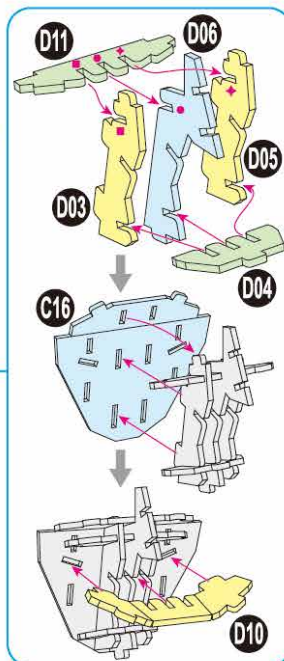

**40**  
BUILD

Detailed  
Models

Easy to  
Assemble

Designed  
for Display

6.2 in × 5.7 in × 8.9 in  
15.7 cm × 14.4 cm × 22.7 cm

**90 pcs**

**BATMAN™**  
3D Puzzle Model Kit

12+

# BATMAN™

x1 Sheet

Contents: 8 3D Puzzle Sheets

1

There are no more pieces left on Sheet A.

**2**

There are no more pieces left on Sheet B.

There are no more pieces left on Sheet C.

There are no more pieces left on Sheet D.

There are no more pieces left on Sheet F.

There are no more pieces left on Sheet E.

There are no more pieces left on Sheet G.  
There are no more pieces left on Sheet H.