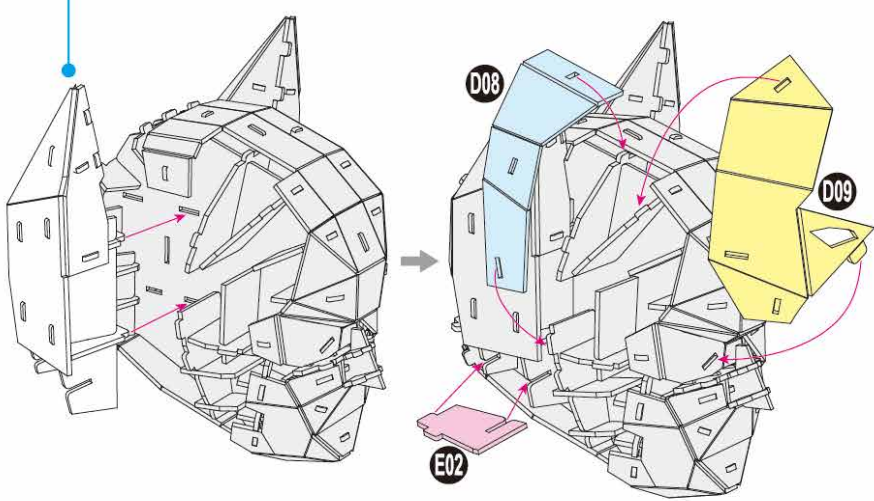

**40**  
BUILD

Detailed  
Models

Easy to  
Assemble

Designed  
for Display

6.2 in × 5.7 in × 8.9 in  
15.7 cm × 14.4 cm × 22.7 cm

**90 pcs**

**BATMAN™**  
3D Puzzle Model Kit

12+

# BATMAN™

x1 Sheet

Contents: 8 3D Puzzle Sheets

1

There are no more pieces left on Sheet A.

**2**

There are no more pieces left on Sheet B.

There are no more pieces left on Sheet C.