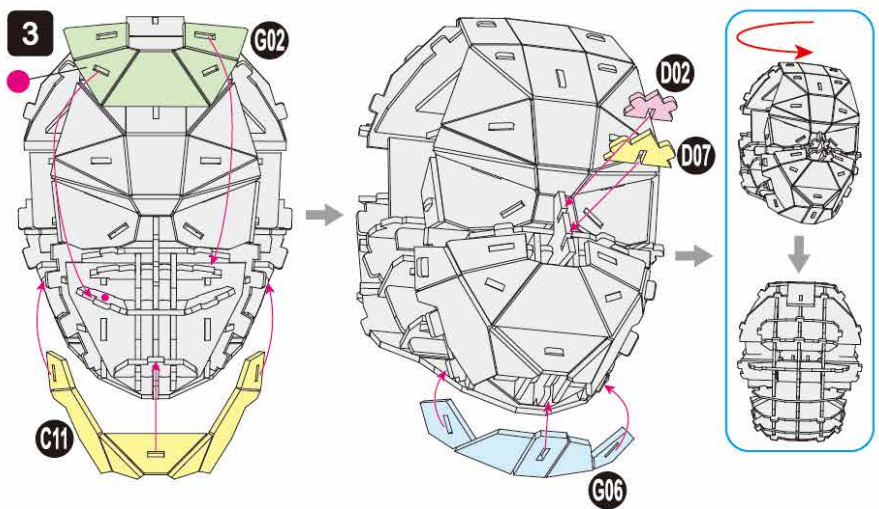

**40**  
BUILD

Detailed  
Models

Easy to  
Assemble

Designed  
for Display

6.2 in × 5.7 in × 8.9 in  
15.7 cm × 14.4 cm × 22.7 cm

**90 pcs**

**BATMAN™**  
3D Puzzle Model Kit

12+

# BATMAN™

x1 Sheet

Contents: 8 3D Puzzle Sheets

1

There are no more pieces left on Sheet A.

**2**

There are no more pieces left on Sheet B.

There are no more pieces left on Sheet C.