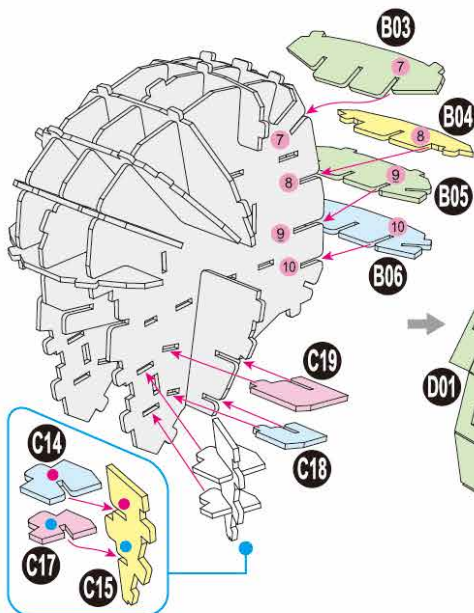

**40**  
BUILD

Detailed  
Models

Easy to  
Assemble

Designed  
for Display

6.2 in × 5.7 in × 8.9 in  
15.7 cm × 14.4 cm × 22.7 cm

**90 pcs**

**BATMAN™**  
3D Puzzle Model Kit

12+

# BATMAN™

x1 Sheet

Contents: 8 3D Puzzle Sheets

1

There are no more pieces left on Sheet A.

**2**

There are no more pieces left on Sheet B.

There are no more pieces left on Sheet C.

There are no more pieces left on Sheet D.

There are no more pieces left on Sheet F.

There are no more pieces left on Sheet E.

There are no more pieces left on Sheet G.  
There are no more pieces left on Sheet H.