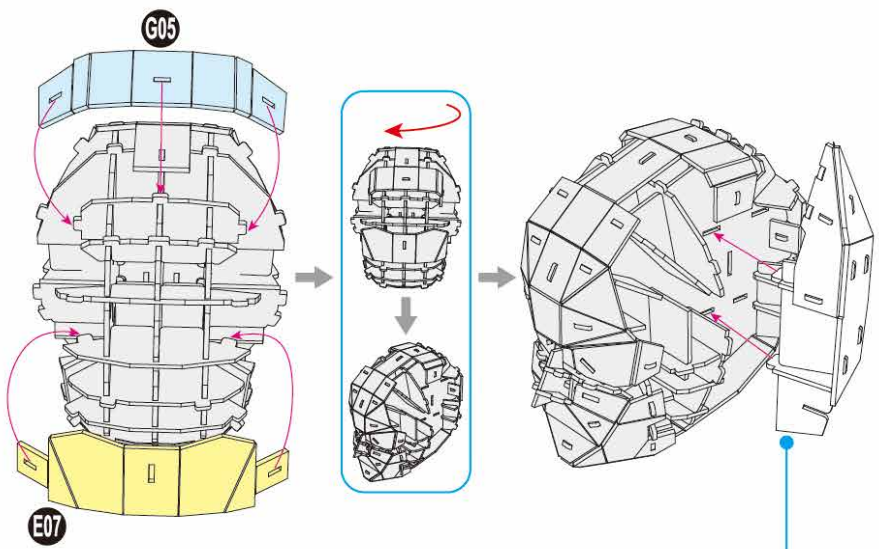

**40**  
BUILD

Detailed  
Models

Easy to  
Assemble

Designed  
for Display

6.2 in × 5.7 in × 8.9 in  
15.7 cm × 14.4 cm × 22.7 cm

**90 pcs**

**BATMAN™**  
3D Puzzle Model Kit

12+

# BATMAN™

x1 Sheet

Contents: 8 3D Puzzle Sheets

1

There are no more pieces left on Sheet A.

**2**

There are no more pieces left on Sheet B.

There are no more pieces left on Sheet C.