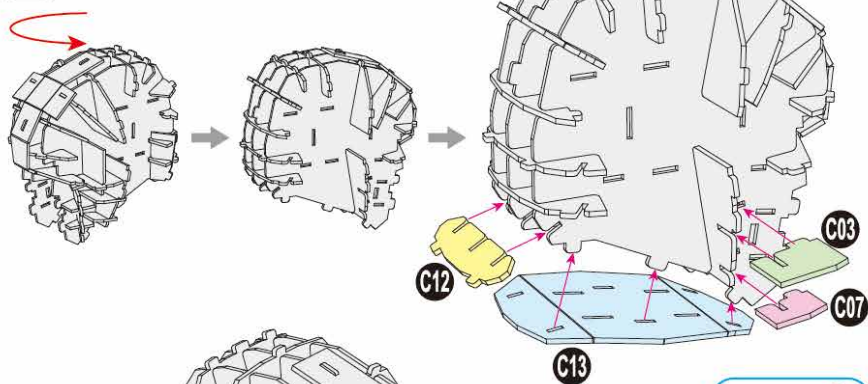

**40**  
BUILD

Detailed  
Models

Easy to  
Assemble

Designed  
for Display

6.2 in × 5.7 in × 8.9 in  
15.7 cm × 14.4 cm × 22.7 cm

**90 pcs**

**BATMAN™**  
3D Puzzle Model Kit

12+

# BATMAN™

x1 Sheet

Contents: 8 3D Puzzle Sheets

1

There are no more pieces left on Sheet A.

**2**

There are no more pieces left on Sheet B.

There are no more pieces left on Sheet C.