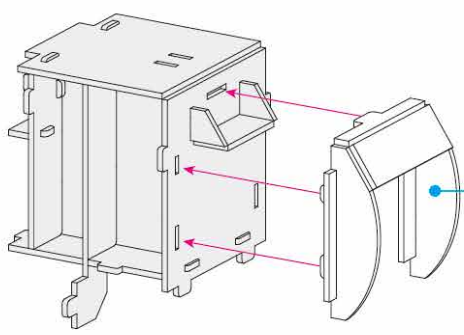

4D
BUILD

Detailed
Models

Easy to
Assemble

Designed
for Display

5.2 in × 4.3 in × 5.4 in
13.2 cm × 10.8 cm × 13.8 cm

60 pcs

WALL-E
3D Puzzle Model Kit

PIXAR

12+

WALL-E

x1 Sheet **A**

Contents: 4 3D Puzzle Sheets

1

2

3

There are no more pieces left on Sheet A.