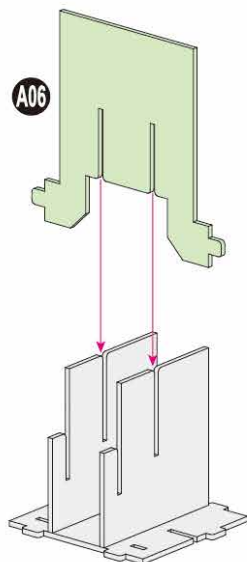

4D
BUILD

Detailed
Models

Easy to
Assemble

Designed
for Display

5.2 in × 4.3 in × 5.4 in
13.2 cm × 10.8 cm × 13.8 cm

60 pcs

WALL-E
3D Puzzle Model Kit

PIXAR

12+

WALL-E

x1 Sheet **A**

Contents: 4 3D Puzzle Sheets

1

2

3

There are no more pieces left on Sheet A.

**4**

There are no more pieces left on Sheet B.

5

There are no more pieces left on Sheet C.

6

7

8

There are no more pieces left on Sheet D.