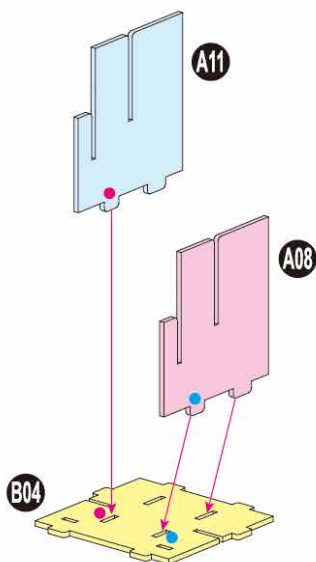

4D
BUILD

Detailed
Models

Easy to
Assemble

Designed
for Display

5.2 in × 4.3 in × 5.4 in
13.2 cm × 10.8 cm × 13.8 cm

60 pcs

WALL-E
3D Puzzle Model Kit

PIXAR

12+

WALL-E

x1 Sheet **A**

Contents: 4 3D Puzzle Sheets

1

2

3

There are no more pieces left on Sheet A.

**4**

There are no more pieces left on Sheet B.

5

There are no more pieces left on Sheet C.

6

7

8

There are no more pieces left on Sheet D.