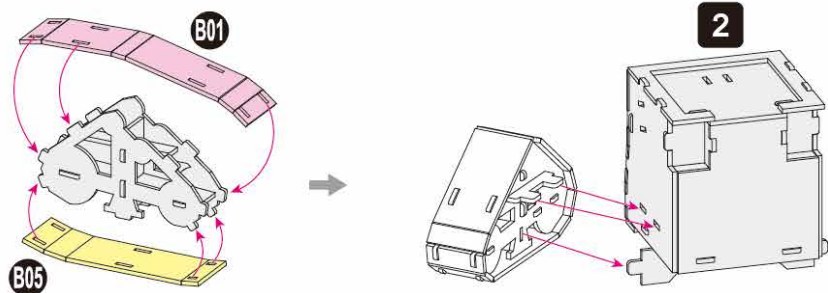

4D
BUILD

Detailed
Models

Easy to
Assemble

Designed
for Display

5.2 in × 4.3 in × 5.4 in
13.2 cm × 10.8 cm × 13.8 cm

60 pcs

WALL-E
3D Puzzle Model Kit

PIXAR

12+

WALL-E

x1 Sheet **A**

Contents: 4 3D Puzzle Sheets

1

2

3

There are no more pieces left on Sheet A.

**4**

There are no more pieces left on Sheet B.

5

There are no more pieces left on Sheet C.

6

7

8

There are no more pieces left on Sheet D.