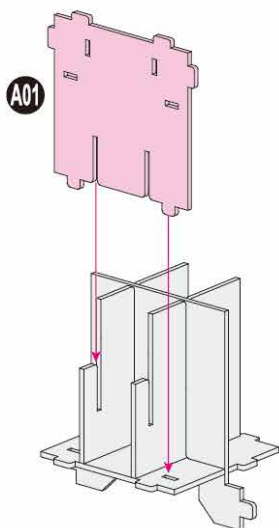

4D
BUILD

Detailed
Models

Easy to
Assemble

Designed
for Display

5.2 in × 4.3 in × 5.4 in
13.2 cm × 10.8 cm × 13.8 cm

60 pcs

WALL-E
3D Puzzle Model Kit

PIXAR

12+

WALL-E

x1 Sheet **A**

Contents: 4 3D Puzzle Sheets

1

2

3

There are no more pieces left on Sheet A.

**4**

There are no more pieces left on Sheet B.

5

There are no more pieces left on Sheet C.

6

7

8

There are no more pieces left on Sheet D.