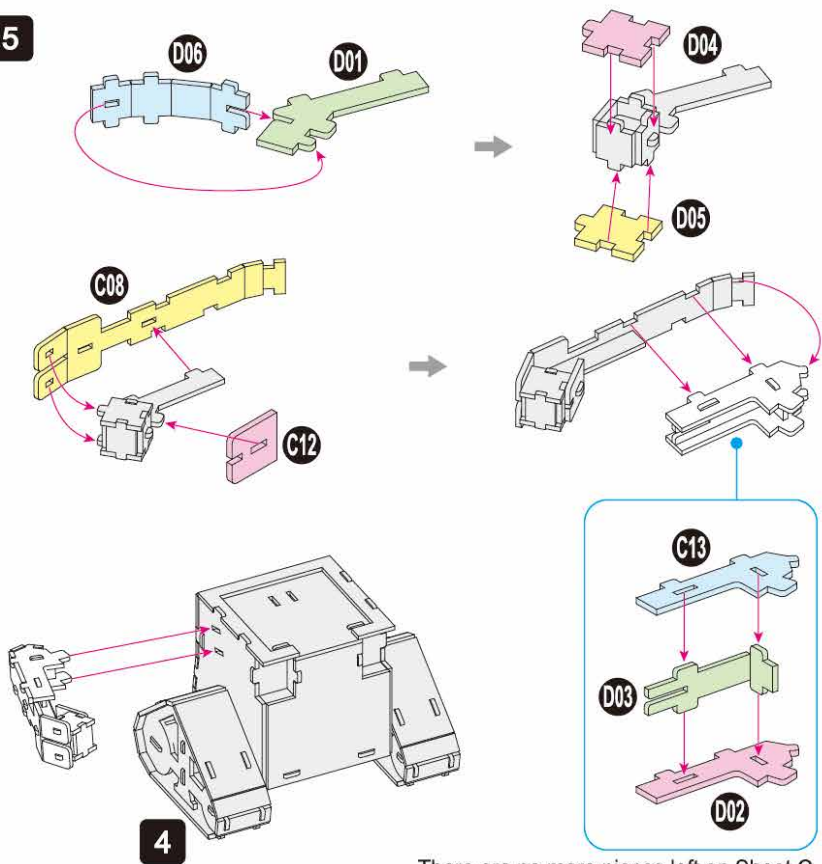

4D
BUILD

Detailed
Models

Easy to
Assemble

Designed
for Display

5.2 in × 4.3 in × 5.4 in
13.2 cm × 10.8 cm × 13.8 cm

60 pcs

WALL-E
3D Puzzle Model Kit

PIXAR

12+

WALL-E

x1 Sheet **A**

Contents: 4 3D Puzzle Sheets

1

2

3

There are no more pieces left on Sheet A.

**4**

There are no more pieces left on Sheet B.

5

There are no more pieces left on Sheet C.

6

7

8

There are no more pieces left on Sheet D.