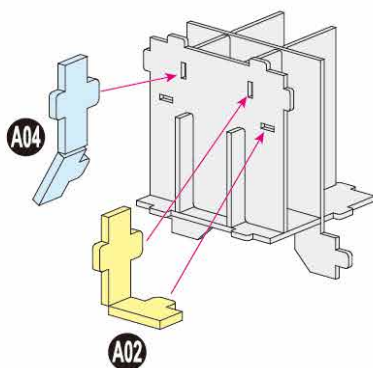

4D
BUILD

Detailed
Models

Easy to
Assemble

Designed
for Display

5.2 in × 4.3 in × 5.4 in
13.2 cm × 10.8 cm × 13.8 cm

60 pcs

WALL-E
3D Puzzle Model Kit

PIXAR

12+

WALL-E

x1 Sheet **A**

Contents: 4 3D Puzzle Sheets

1

2

3

There are no more pieces left on Sheet A.

**4**

There are no more pieces left on Sheet B.

5

There are no more pieces left on Sheet C.

6

7

8

There are no more pieces left on Sheet D.