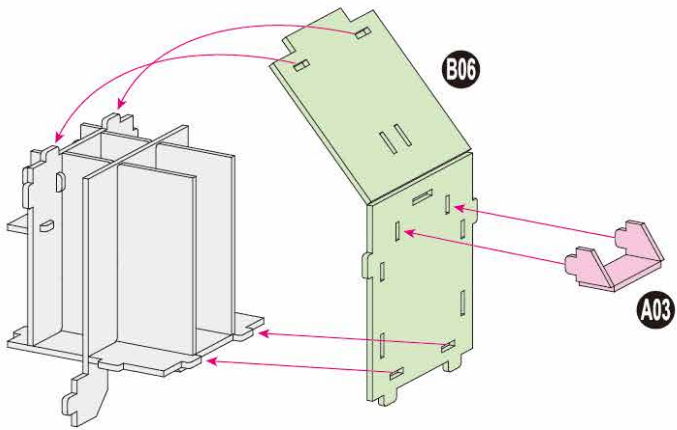

4D
BUILD

Detailed
Models

Easy to
Assemble

Designed
for Display

5.2 in × 4.3 in × 5.4 in
13.2 cm × 10.8 cm × 13.8 cm

60 pcs

WALL-E
3D Puzzle Model Kit

PIXAR

12+

WALL-E

x1 Sheet **A**

Contents: 4 3D Puzzle Sheets

1

2

3

There are no more pieces left on Sheet A.

**4**

There are no more pieces left on Sheet B.

5

There are no more pieces left on Sheet C.

6

7

8

There are no more pieces left on Sheet D.