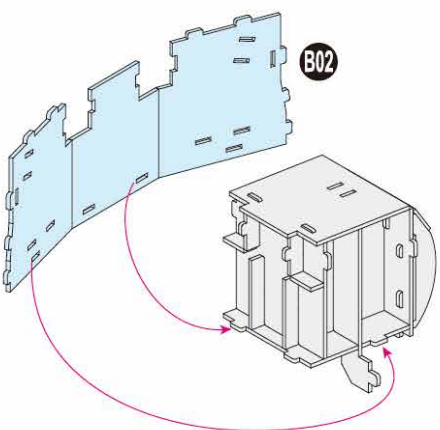

4D
BUILD

Detailed
Models

Easy to
Assemble

Designed
for Display

5.2 in × 4.3 in × 5.4 in
13.2 cm × 10.8 cm × 13.8 cm

60 pcs

WALL-E
3D Puzzle Model Kit

PIXAR

12+

WALL-E

x1 Sheet **A**

Contents: 4 3D Puzzle Sheets

1

2

3

There are no more pieces left on Sheet A.

**4**

There are no more pieces left on Sheet B.

5

There are no more pieces left on Sheet C.

6

7

8

There are no more pieces left on Sheet D.