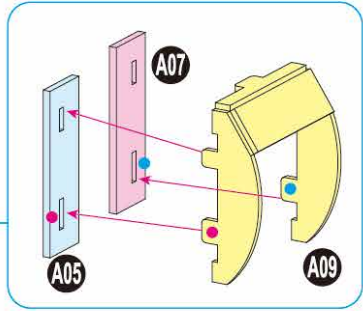

4D
BUILD

Detailed
Models

Easy to
Assemble

Designed
for Display

5.2 in × 4.3 in × 5.4 in
13.2 cm × 10.8 cm × 13.8 cm

60 pcs

WALL-E
3D Puzzle Model Kit

PIXAR

12+

WALL-E

x1 Sheet **A**

Contents: 4 3D Puzzle Sheets

1

2

3

There are no more pieces left on Sheet A.

**4**

There are no more pieces left on Sheet B.

5

There are no more pieces left on Sheet C.

6

7

8

There are no more pieces left on Sheet D.