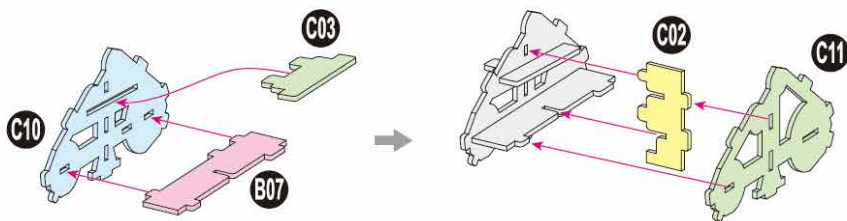

4D
BUILD

Detailed
Models

Easy to
Assemble

Designed
for Display

5.2 in × 4.3 in × 5.4 in
13.2 cm × 10.8 cm × 13.8 cm

60 pcs

WALL-E
3D Puzzle Model Kit

PIXAR

12+

WALL-E

x1 Sheet **A**

Contents: 4 3D Puzzle Sheets

1

2

3

There are no more pieces left on Sheet A.

**4**

There are no more pieces left on Sheet B.

5

There are no more pieces left on Sheet C.

6

7

8

There are no more pieces left on Sheet D.