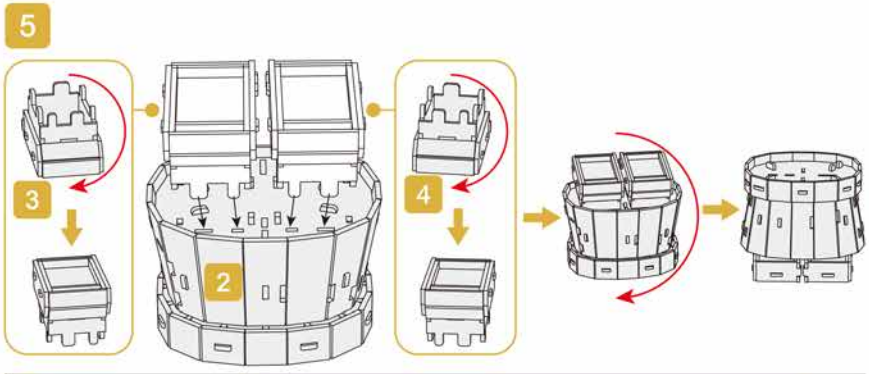

4D BUILD

Detailed
Models

Easy to
Assemble

Designed
for Display

6.1 in × 5 in × 7.7 in
15.4 cm × 12.7 cm × 19.5 cm

87 pcs

HARRY
POTTER™
3D Puzzle Model Kit

Harry Potter™

12+

HARRY POTTER™

x1 Sheet

Contents: 8 3D Puzzle Sheets

There are no more pieces left on Sheet C.

There are no more pieces left on Sheet D.

8

There are no more pieces left on Sheet B.