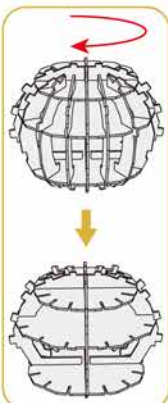

4D BUILD

Detailed
Models

Easy to
Assemble

Designed
for Display

6.1 in × 5 in × 7.7 in
15.4 cm × 12.7 cm × 19.5 cm

87 pcs

HARRY
POTTER™
3D Puzzle Model Kit

Harry Potter™

12+

HARRY POTTER™

x1 Sheet

Contents: 8 3D Puzzle Sheets

There are no more pieces left on Sheet C.

There are no more pieces left on Sheet D.

8

There are no more pieces left on Sheet B.