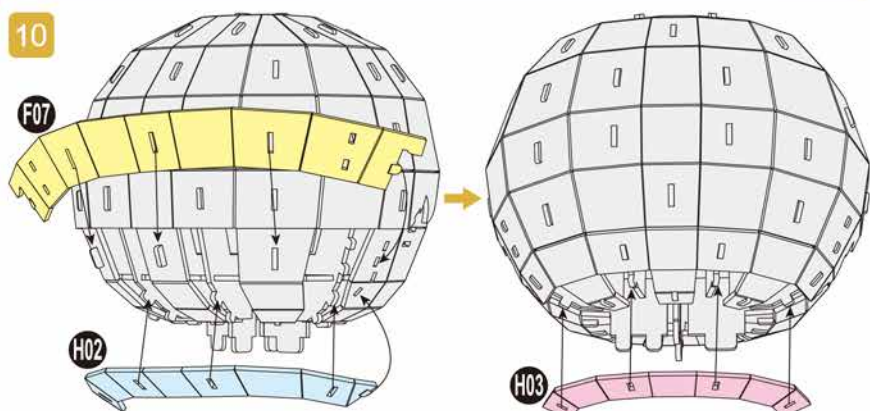

10

There are no more pieces left on Sheet F.

There are no more pieces left on Sheet H.