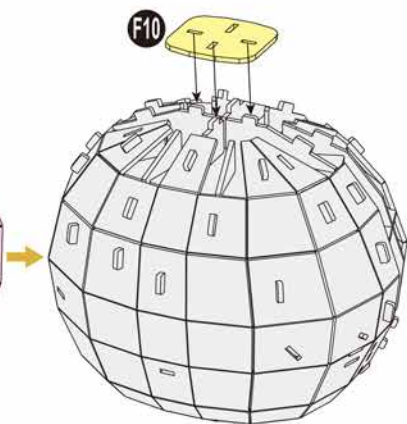

4D BUILD

Detailed
Models

Easy to
Assemble

Designed
for Display

6.1 in × 5 in × 7.7 in
15.4 cm × 12.7 cm × 19.5 cm

87 pcs

HARRY
POTTER™
3D Puzzle Model Kit

Harry Potter™

12+

HARRY POTTER™

x1 Sheet

Contents: 8 3D Puzzle Sheets

There are no more pieces left on Sheet C.

There are no more pieces left on Sheet D.

8

There are no more pieces left on Sheet B.