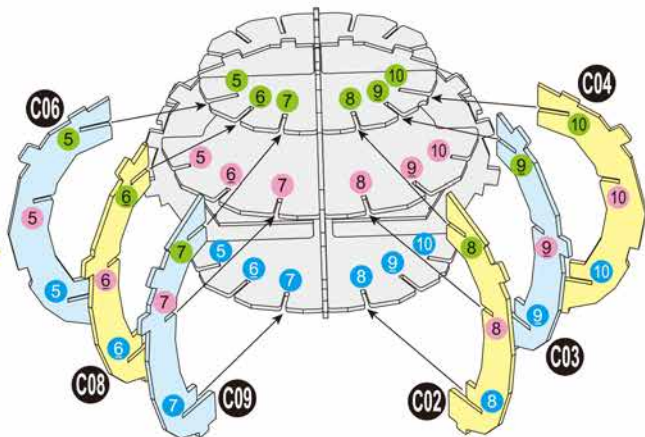

4D BUILD

Detailed
Models

Easy to
Assemble

Designed
for Display

6.1 in × 5 in × 7.7 in
15.4 cm × 12.7 cm × 19.5 cm

87 pcs

HARRY
POTTER™
3D Puzzle Model Kit

Harry Potter™

12+

HARRY POTTER™

x1 Sheet

Contents: 8 3D Puzzle Sheets

There are no more pieces left on Sheet C.

There are no more pieces left on Sheet D.

8

There are no more pieces left on Sheet B.

There are no more pieces left on Sheet G.

10

There are no more pieces left on Sheet F.

There are no more pieces left on Sheet H.

There are no more pieces left on Sheet E.

There are no more pieces left on Sheet A.