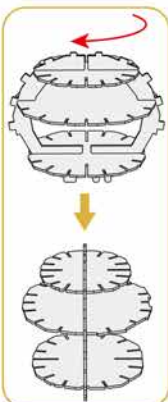

4D BUILD

Detailed
Models

Easy to
Assemble

Designed
for Display

6.1 in × 5 in × 7.7 in
15.4 cm × 12.7 cm × 19.5 cm

87 pcs

HARRY
POTTER™
3D Puzzle Model Kit

Harry Potter™

12+

HARRY POTTER™

x1 Sheet

Contents: 8 3D Puzzle Sheets

There are no more pieces left on Sheet C.

There are no more pieces left on Sheet D.

8

There are no more pieces left on Sheet B.

There are no more pieces left on Sheet G.

10

There are no more pieces left on Sheet F.

There are no more pieces left on Sheet H.

There are no more pieces left on Sheet E.

There are no more pieces left on Sheet A.