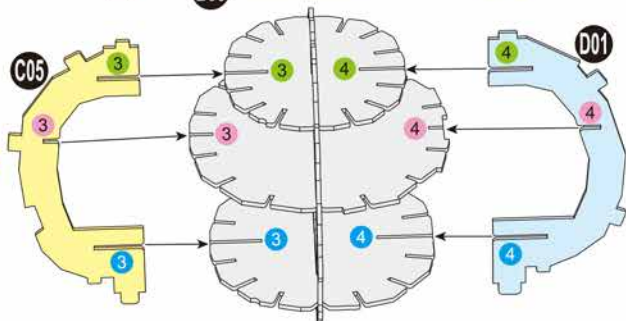

4D BUILD

Detailed
Models

Easy to
Assemble

Designed
for Display

6.1 in × 5 in × 7.7 in
15.4 cm × 12.7 cm × 19.5 cm

87 pcs

HARRY
POTTER™
3D Puzzle Model Kit

Harry Potter™

12+

HARRY POTTER™

x1 Sheet

Contents: 8 3D Puzzle Sheets

There are no more pieces left on Sheet C.

There are no more pieces left on Sheet D.

8

There are no more pieces left on Sheet B.

There are no more pieces left on Sheet G.

10

There are no more pieces left on Sheet F.

There are no more pieces left on Sheet H.

There are no more pieces left on Sheet E.

There are no more pieces left on Sheet A.