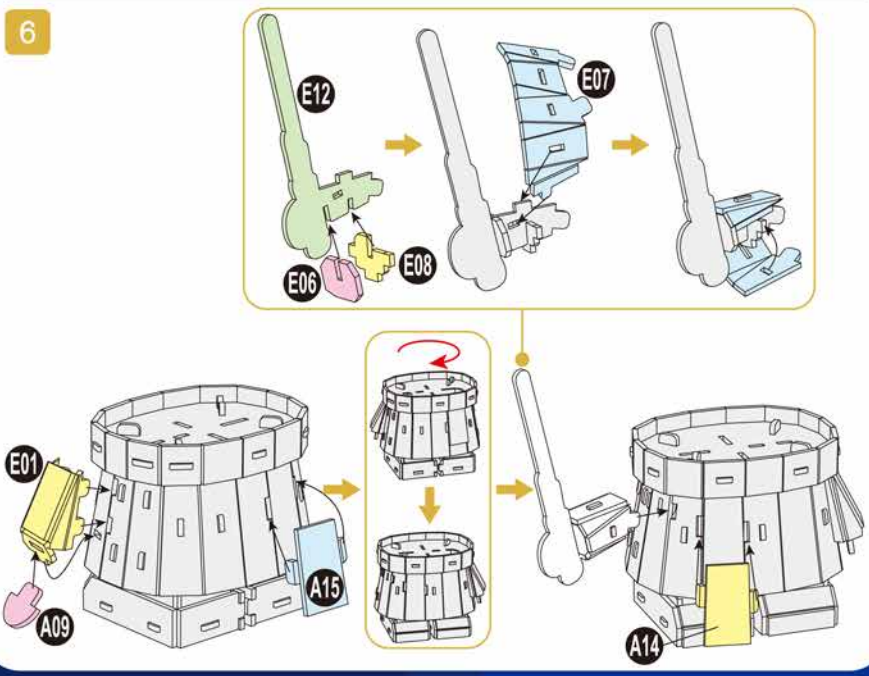

4D BUILD

Detailed
Models

Easy to
Assemble

Designed
for Display

6.1 in × 5 in × 7.7 in
15.4 cm × 12.7 cm × 19.5 cm

87 pcs

HARRY
POTTER™
3D Puzzle Model Kit

Harry Potter™

12+

HARRY POTTER™

x1 Sheet

Contents: 8 3D Puzzle Sheets

There are no more pieces left on Sheet C.

There are no more pieces left on Sheet D.

8

There are no more pieces left on Sheet B.