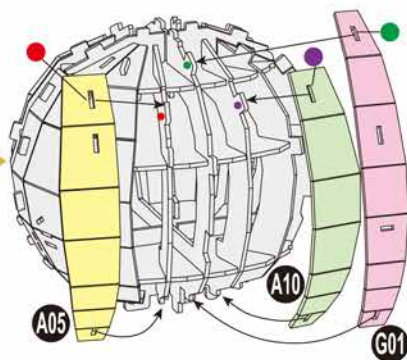

4D BUILD

Detailed
Models

Easy to
Assemble

Designed
for Display

6.1 in × 5 in × 7.7 in
15.4 cm × 12.7 cm × 19.5 cm

87 pcs

HARRY
POTTER™
3D Puzzle Model Kit

Harry Potter™

12+

HARRY POTTER™

x1 Sheet

Contents: 8 3D Puzzle Sheets

There are no more pieces left on Sheet C.

There are no more pieces left on Sheet D.

8

There are no more pieces left on Sheet B.

There are no more pieces left on Sheet G.

10

There are no more pieces left on Sheet F.

There are no more pieces left on Sheet H.

There are no more pieces left on Sheet E.

There are no more pieces left on Sheet A.