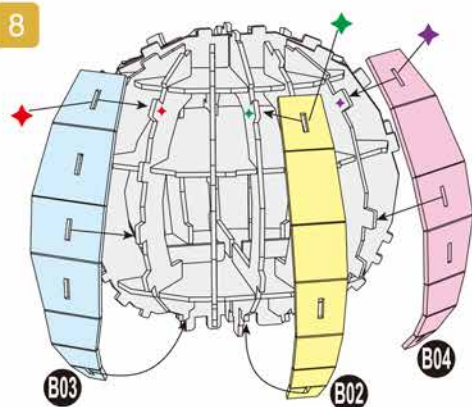

4D BUILD

Detailed
Models

Easy to
Assemble

Designed
for Display

6.1 in × 5 in × 7.7 in
15.4 cm × 12.7 cm × 19.5 cm

87 pcs

HARRY
POTTER™
3D Puzzle Model Kit

Harry Potter™

12+

HARRY POTTER™

x1 Sheet

Contents: 8 3D Puzzle Sheets

There are no more pieces left on Sheet C.

There are no more pieces left on Sheet D.

8

There are no more pieces left on Sheet B.