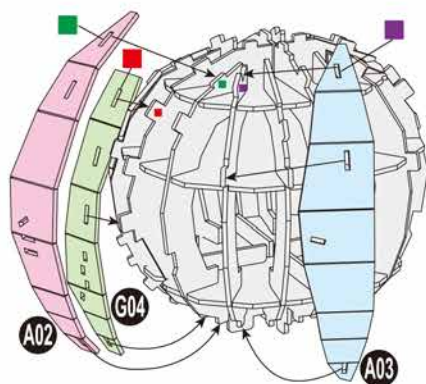

4D BUILD

Detailed
Models

Easy to
Assemble

Designed
for Display

6.1 in × 5 in × 7.7 in
15.4 cm × 12.7 cm × 19.5 cm

87 pcs

HARRY
POTTER™
3D Puzzle Model Kit

Harry Potter™

12+

HARRY POTTER™

x1 Sheet

Contents: 8 3D Puzzle Sheets

There are no more pieces left on Sheet C.

There are no more pieces left on Sheet D.

8

There are no more pieces left on Sheet B.

There are no more pieces left on Sheet G.

10

There are no more pieces left on Sheet F.

There are no more pieces left on Sheet H.

There are no more pieces left on Sheet E.

There are no more pieces left on Sheet A.