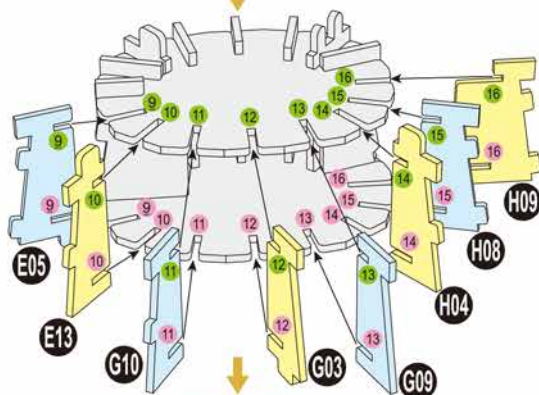

4D BUILD

Detailed
Models

Easy to
Assemble

Designed
for Display

6.1 in × 5 in × 7.7 in
15.4 cm × 12.7 cm × 19.5 cm

87 pcs

HARRY
POTTER™
3D Puzzle Model Kit

Harry Potter™

12+

HARRY POTTER™

x1 Sheet

Contents: 8 3D Puzzle Sheets

There are no more pieces left on Sheet C.

There are no more pieces left on Sheet D.

8

There are no more pieces left on Sheet B.

There are no more pieces left on Sheet G.

10

There are no more pieces left on Sheet F.

There are no more pieces left on Sheet H.

There are no more pieces left on Sheet E.

There are no more pieces left on Sheet A.