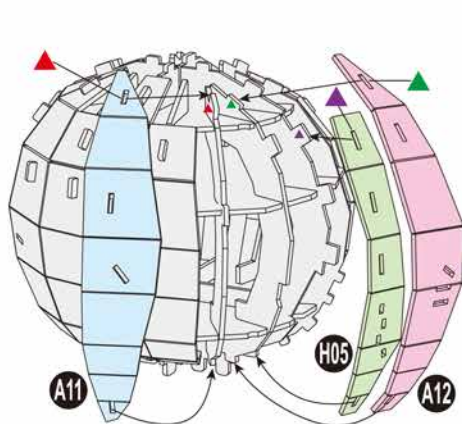

4D BUILD

Detailed
Models

Easy to
Assemble

Designed
for Display

6.1 in × 5 in × 7.7 in
15.4 cm × 12.7 cm × 19.5 cm

87 pcs

HARRY
POTTER™
3D Puzzle Model Kit

Harry Potter™

12+

HARRY POTTER™

x1 Sheet

Contents: 8 3D Puzzle Sheets

There are no more pieces left on Sheet C.

There are no more pieces left on Sheet D.

8

There are no more pieces left on Sheet B.