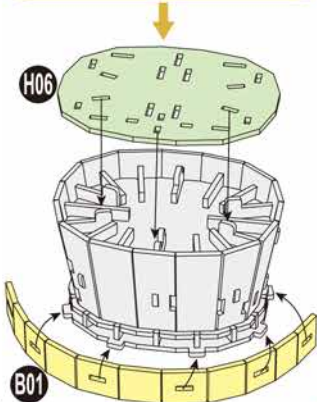

4D BUILD

Detailed
Models

Easy to
Assemble

Designed
for Display

6.1 in × 5 in × 7.7 in
15.4 cm × 12.7 cm × 19.5 cm

87 pcs

HARRY
POTTER™
3D Puzzle Model Kit

Harry Potter™

12+

HARRY POTTER™

x1 Sheet

Contents: 8 3D Puzzle Sheets

There are no more pieces left on Sheet C.

There are no more pieces left on Sheet D.

8

There are no more pieces left on Sheet B.