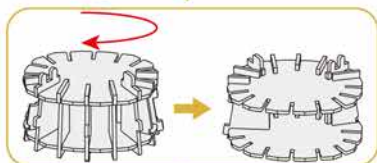

4D BUILD

Detailed
Models

Easy to
Assemble

Designed
for Display

6.1 in × 5 in × 7.7 in
15.4 cm × 12.7 cm × 19.5 cm

87 pcs

HARRY
POTTER™
3D Puzzle Model Kit

Harry Potter™

12+

HARRY POTTER™

x1 Sheet

Contents: 8 3D Puzzle Sheets

There are no more pieces left on Sheet C.

There are no more pieces left on Sheet D.

8

There are no more pieces left on Sheet B.