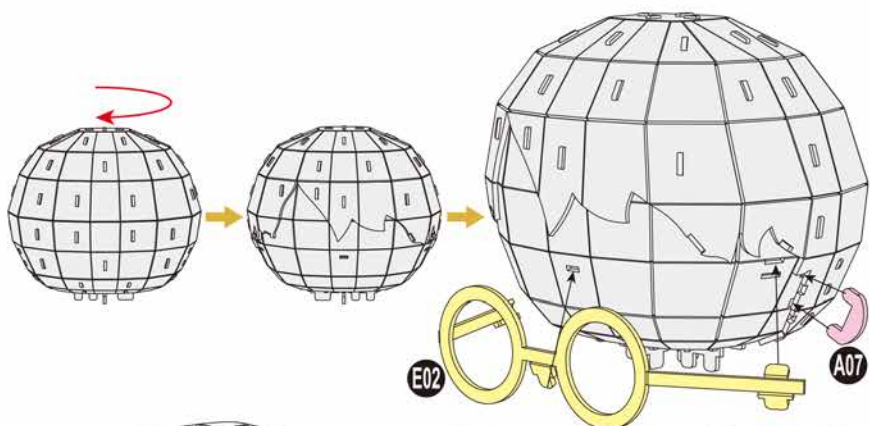

There are no more pieces left on Sheet E.