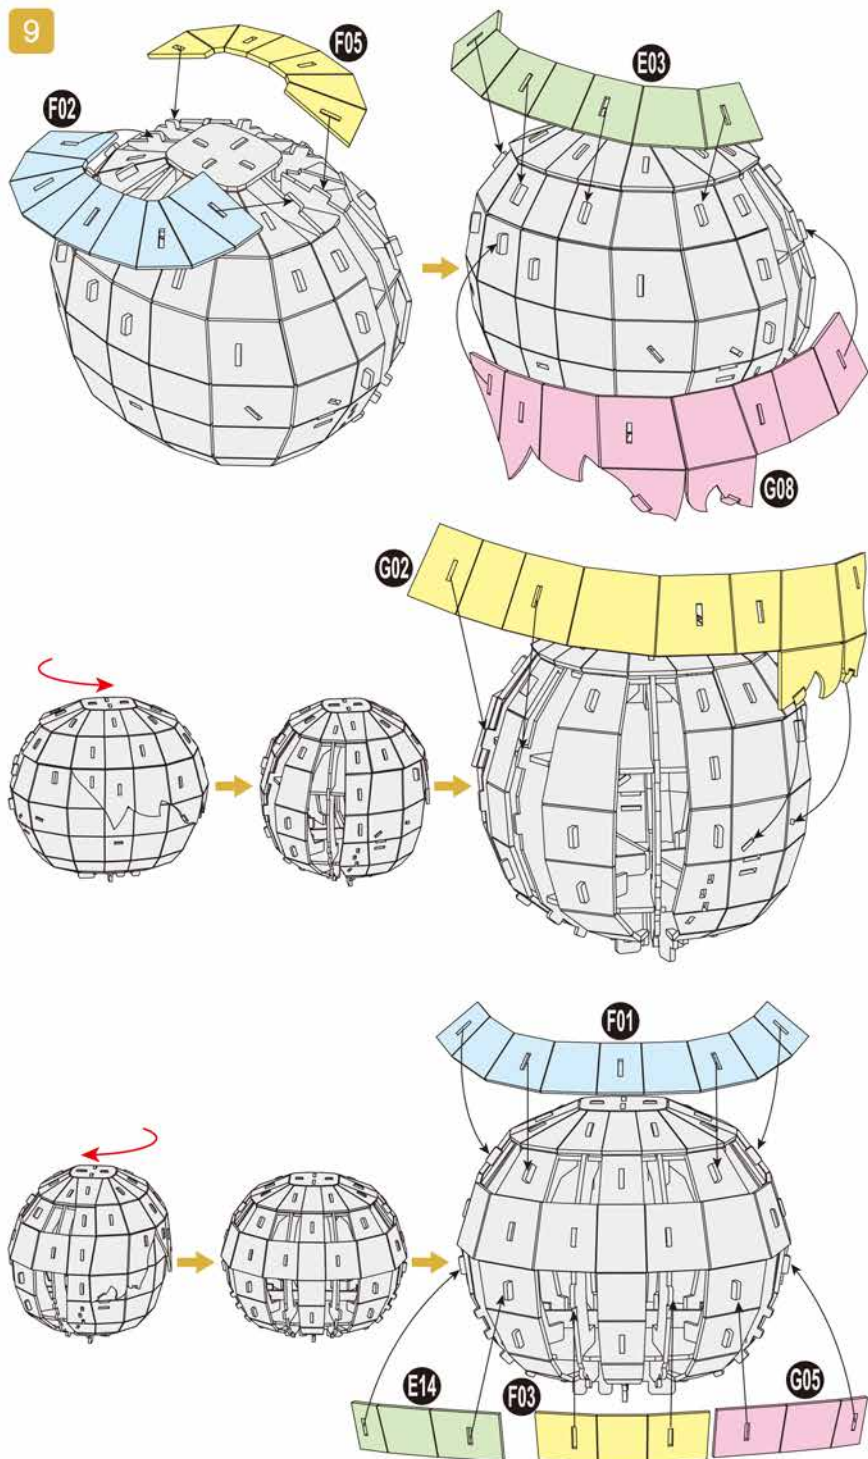

4D BUILD

Detailed
Models

Easy to
Assemble

Designed
for Display

6.1 in × 5 in × 7.7 in
15.4 cm × 12.7 cm × 19.5 cm

87 pcs

HARRY
POTTER™
3D Puzzle Model Kit

Harry Potter™

12+

HARRY POTTER™

x1 Sheet

Contents: 8 3D Puzzle Sheets

There are no more pieces left on Sheet C.

There are no more pieces left on Sheet D.

8

There are no more pieces left on Sheet B.