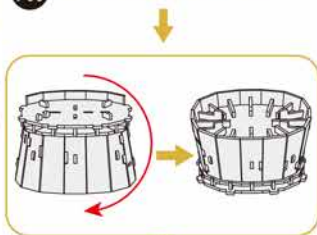

4D BUILD

Detailed
Models

Easy to
Assemble

Designed
for Display

6.1 in × 5 in × 7.7 in
15.4 cm × 12.7 cm × 19.5 cm

87 pcs

HARRY
POTTER™
3D Puzzle Model Kit

Harry Potter™

12+

HARRY POTTER™

x1 Sheet

Contents: 8 3D Puzzle Sheets

There are no more pieces left on Sheet C.

There are no more pieces left on Sheet D.

8

There are no more pieces left on Sheet B.