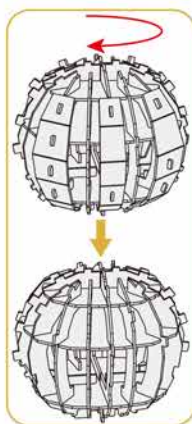

4D BUILD

Detailed
Models

Easy to
Assemble

Designed
for Display

6.1 in × 5 in × 7.7 in
15.4 cm × 12.7 cm × 19.5 cm

87 pcs

HARRY
POTTER™
3D Puzzle Model Kit

Harry Potter™

12+

HARRY POTTER™

x1 Sheet

Contents: 8 3D Puzzle Sheets

There are no more pieces left on Sheet C.

There are no more pieces left on Sheet D.

8

There are no more pieces left on Sheet B.