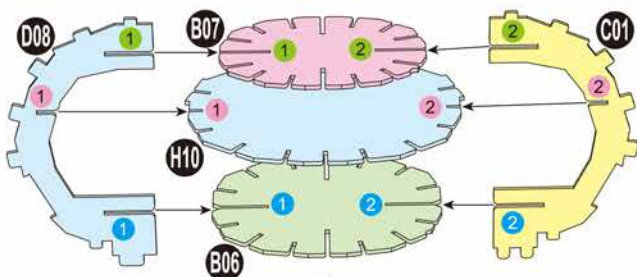

4D BUILD

Detailed
Models

Easy to
Assemble

Designed
for Display

6.1 in × 5 in × 7.7 in
15.4 cm × 12.7 cm × 19.5 cm

87 pcs

HARRY
POTTER™
3D Puzzle Model Kit

Harry Potter™

12+

HARRY POTTER™

x1 Sheet

Contents: 8 3D Puzzle Sheets

There are no more pieces left on Sheet C.

There are no more pieces left on Sheet D.

8

There are no more pieces left on Sheet B.

There are no more pieces left on Sheet G.

10

There are no more pieces left on Sheet F.

There are no more pieces left on Sheet H.

There are no more pieces left on Sheet E.

There are no more pieces left on Sheet A.