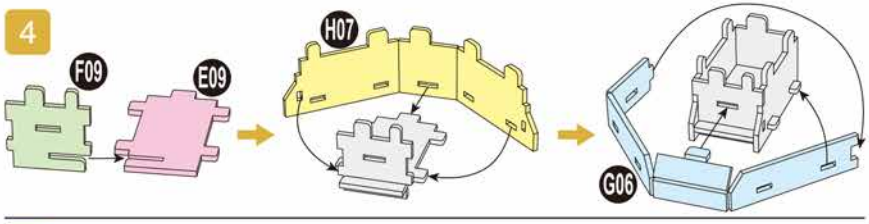

4D BUILD

Detailed
Models

Easy to
Assemble

Designed
for Display

6.1 in × 5 in × 7.7 in
15.4 cm × 12.7 cm × 19.5 cm

87 pcs

HARRY
POTTER™
3D Puzzle Model Kit

Harry Potter™

12+

HARRY POTTER™

x1 Sheet

Contents: 8 3D Puzzle Sheets

There are no more pieces left on Sheet C.

There are no more pieces left on Sheet D.

8

There are no more pieces left on Sheet B.