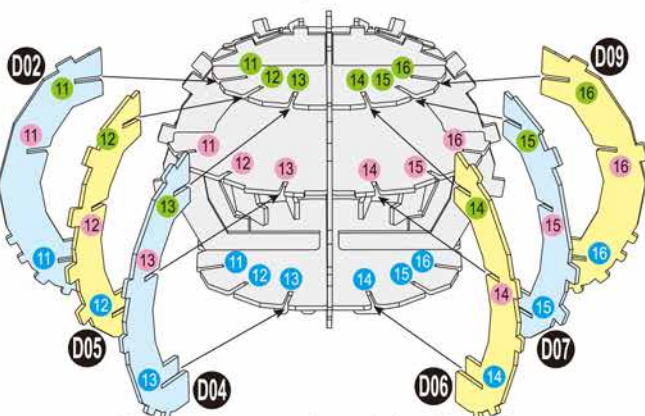

4D BUILD

Detailed
Models

Easy to
Assemble

Designed
for Display

6.1 in × 5 in × 7.7 in
15.4 cm × 12.7 cm × 19.5 cm

87 pcs

HARRY
POTTER™
3D Puzzle Model Kit

Harry Potter™

12+

HARRY POTTER™

x1 Sheet

Contents: 8 3D Puzzle Sheets

There are no more pieces left on Sheet C.

There are no more pieces left on Sheet D.

8

There are no more pieces left on Sheet B.

There are no more pieces left on Sheet G.

10

There are no more pieces left on Sheet F.

There are no more pieces left on Sheet H.

There are no more pieces left on Sheet E.

There are no more pieces left on Sheet A.