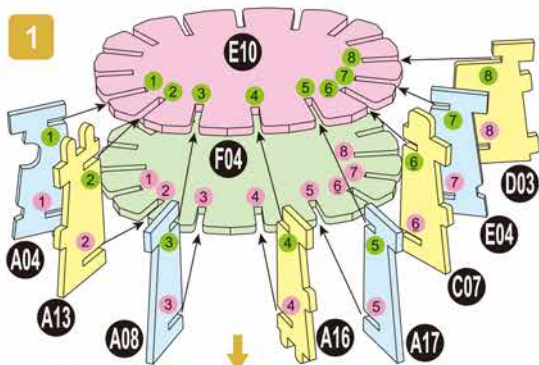

4D BUILD

Detailed
Models

Easy to
Assemble

Designed
for Display

6.1 in × 5 in × 7.7 in
15.4 cm × 12.7 cm × 19.5 cm

87 pcs

HARRY
POTTER™
3D Puzzle Model Kit

Harry Potter™

12+

HARRY POTTER™

x1 Sheet

Contents: 8 3D Puzzle Sheets

There are no more pieces left on Sheet C.

There are no more pieces left on Sheet D.

8

There are no more pieces left on Sheet B.

There are no more pieces left on Sheet G.

10

There are no more pieces left on Sheet F.

There are no more pieces left on Sheet H.

There are no more pieces left on Sheet E.

There are no more pieces left on Sheet A.