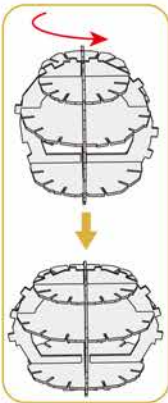

4D BUILD

Detailed
Models

Easy to
Assemble

Designed
for Display

6.1 in × 5 in × 7.7 in
15.4 cm × 12.7 cm × 19.5 cm

87 pcs

HARRY
POTTER™
3D Puzzle Model Kit

Harry Potter™

12+

HARRY POTTER™

x1 Sheet

Contents: 8 3D Puzzle Sheets

There are no more pieces left on Sheet C.

There are no more pieces left on Sheet D.

8

There are no more pieces left on Sheet B.