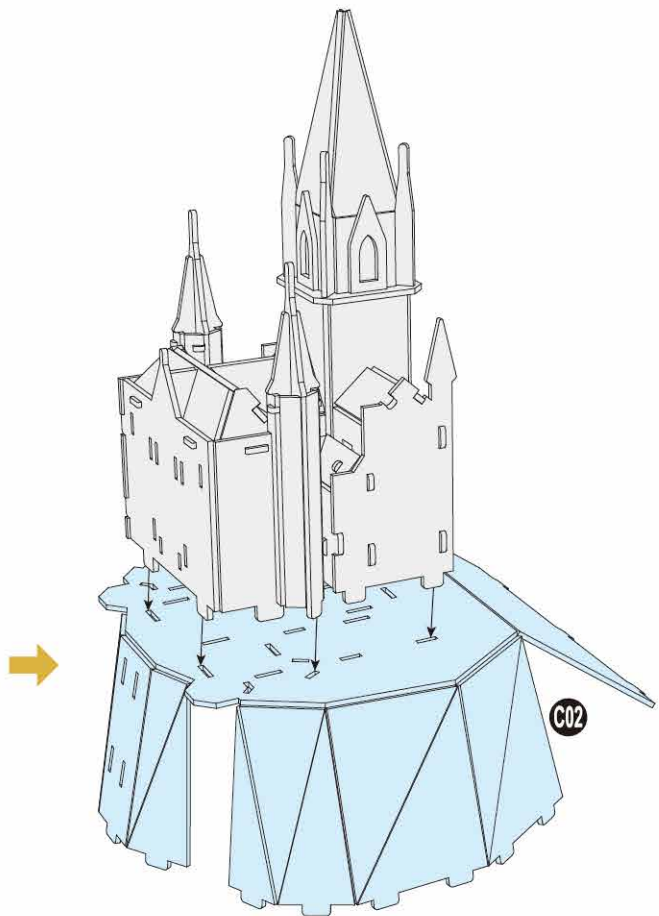

40
BUILD

**Detailed
Models**

**Easy to
Assemble**

**Designed
for Display**

19.1 in × 14.6 in × 12.6 in
48.5 cm × 37 cm × 32 cm

209 pcs

**HOGWARTS™
CASTLE**

3D Puzzle Model Kit

Harry Potter™

12+

HOGWARTS™ CASTLE

Contents:
14 3D Puzzle Sheets

x2 Sheet

1

6

7