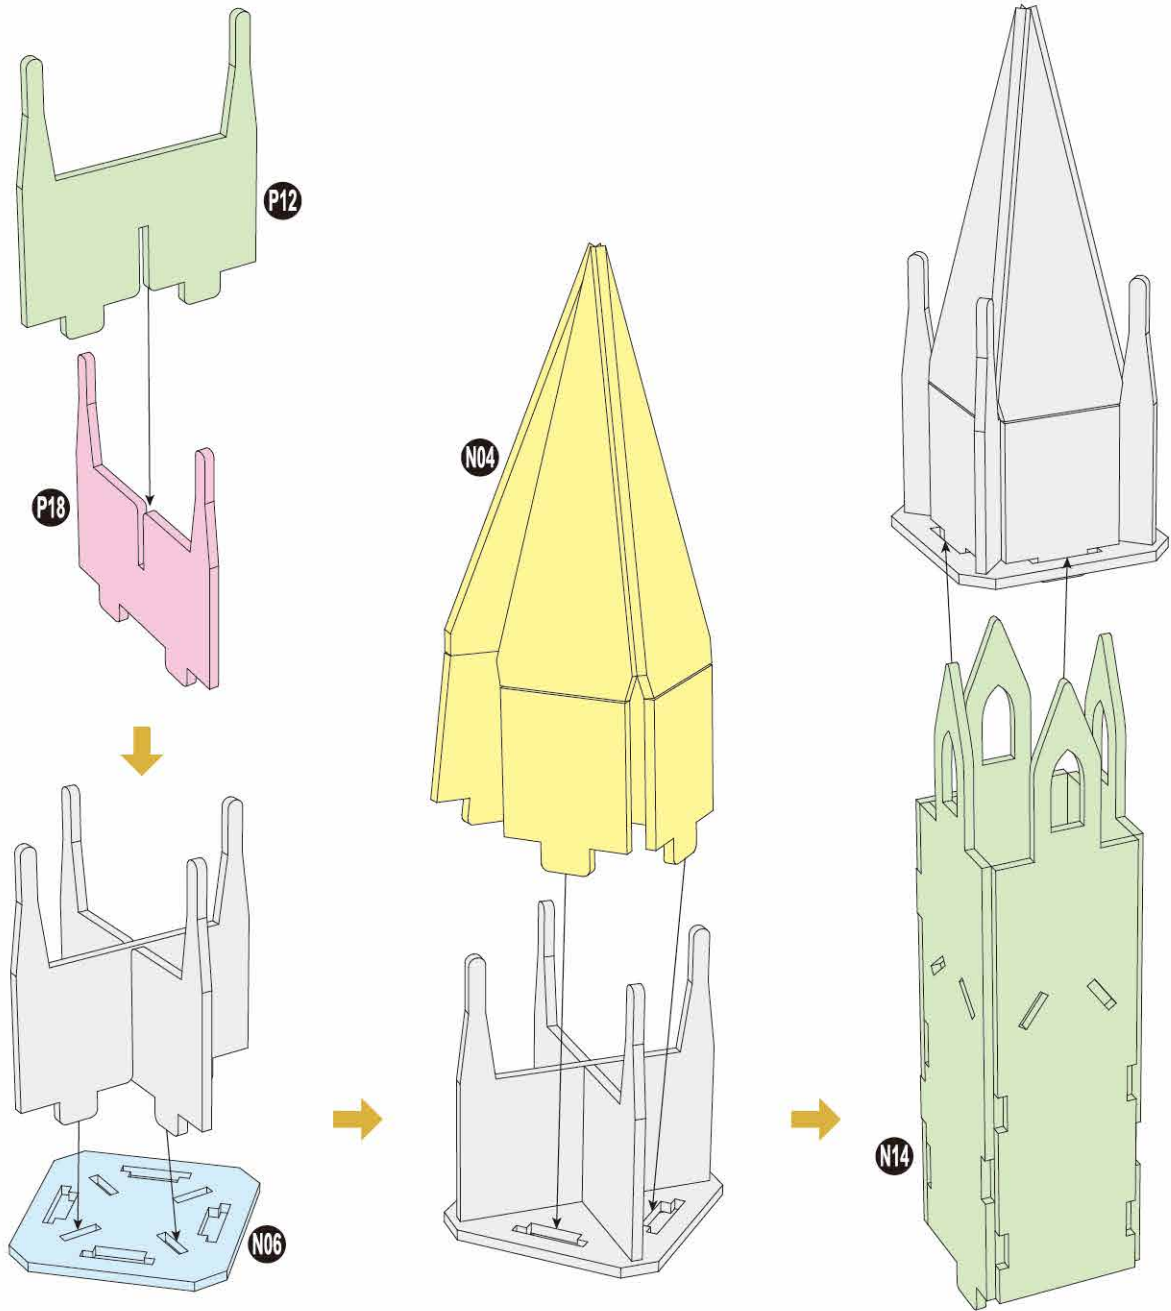

40
BUILD

**Detailed
Models**

**Easy to
Assemble**

**Designed
for Display**

19.1 in × 14.6 in × 12.6 in
48.5 cm × 37 cm × 32 cm

209 pcs

**HOGWARTS™
CASTLE**

3D Puzzle Model Kit

Harry Potter™

12+

HOGWARTS™ CASTLE

Contents:
14 3D Puzzle Sheets

x2 Sheet

1

6

7