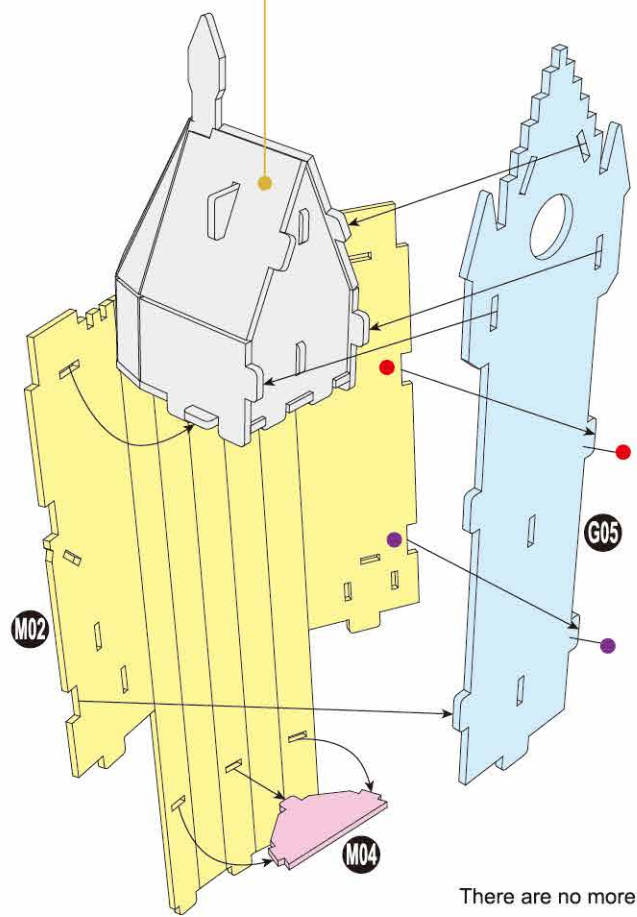

40
BUILD

**Detailed
Models**

**Easy to
Assemble**

**Designed
for Display**

19.1 in × 14.6 in × 12.6 in
48.5 cm × 37 cm × 32 cm

209 pcs

**HOGWARTS™
CASTLE**

3D Puzzle Model Kit

Harry Potter™

12+

HOGWARTS™ CASTLE

Contents:
14 3D Puzzle Sheets

x2 Sheet

1

6

7

There are no more pieces left on Sheet M.

11

12

13

16

There are no more pieces left on Sheet A.

There are no more pieces left on Sheet L.
There are no more pieces left on Sheet E.

There are no more pieces left on Sheet J.

There are no more pieces left on Sheet J.

There are no more pieces left on Sheet K.

There are no more pieces left on Sheet H.
There are no more pieces left on Sheet N.

There are no more pieces left on Sheet D.