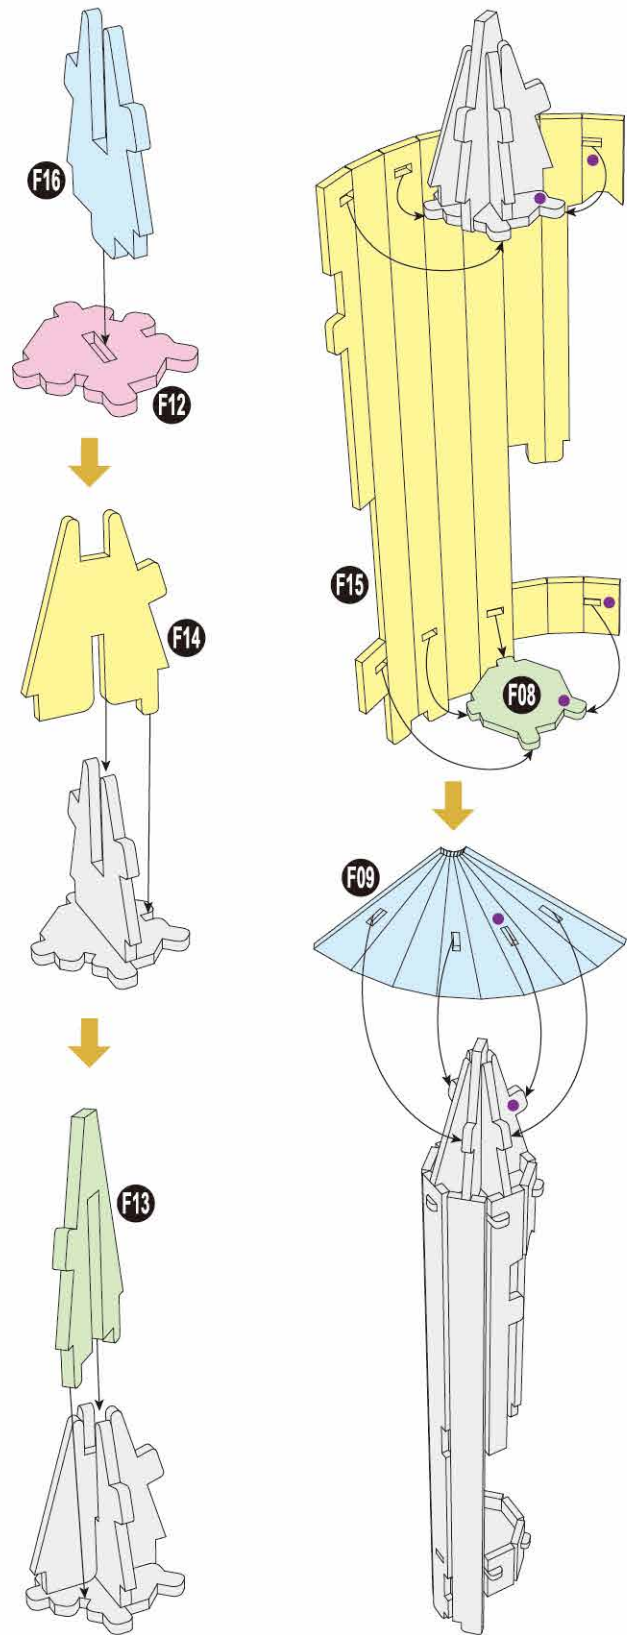

Harry Potter™

12+

HOGWARTS™ CASTLE

Contents:
14 3D Puzzle Sheets

x2 Sheet

1

6

7

There are no more pieces left on Sheet M.

11

12

13

16

There are no more pieces left on Sheet A.

There are no more pieces left on Sheet L.
There are no more pieces left on Sheet E.

There are no more pieces left on Sheet J.

There are no more pieces left on Sheet J.

There are no more pieces left on Sheet K.

There are no more pieces left on Sheet H.
There are no more pieces left on Sheet N.

There are no more pieces left on Sheet D.