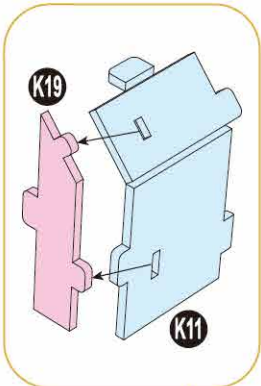

40
BUILD

**Detailed
Models**

**Easy to
Assemble**

**Designed
for Display**

19.1 in × 14.6 in × 12.6 in
48.5 cm × 37 cm × 32 cm

209 pcs

**HOGWARTS™
CASTLE**

3D Puzzle Model Kit

Harry Potter™

12+

HOGWARTS™ CASTLE

Contents:
14 3D Puzzle Sheets

x2 Sheet

1

6

7