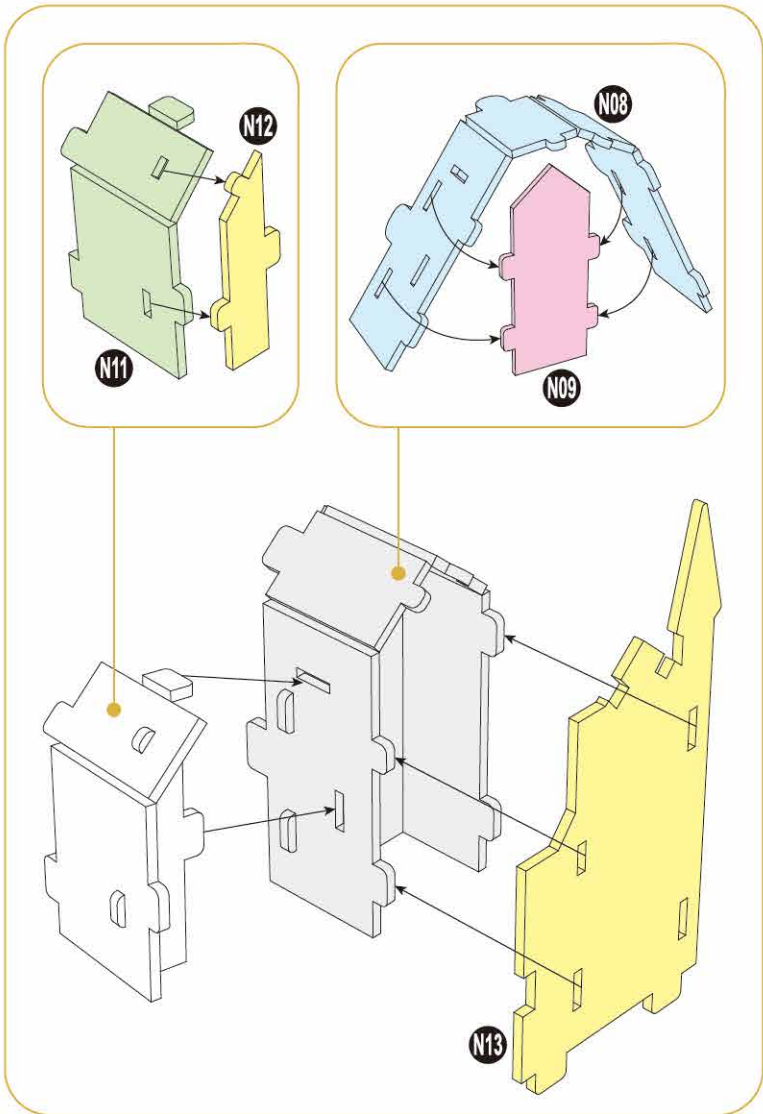

40
BUILD

**Detailed
Models**

**Easy to
Assemble**

**Designed
for Display**

19.1 in × 14.6 in × 12.6 in
48.5 cm × 37 cm × 32 cm

209 pcs

**HOGWARTS™
CASTLE**

3D Puzzle Model Kit

Harry Potter™

12+

HOGWARTS™ CASTLE

Contents:
14 3D Puzzle Sheets

x2 Sheet

1

6

7