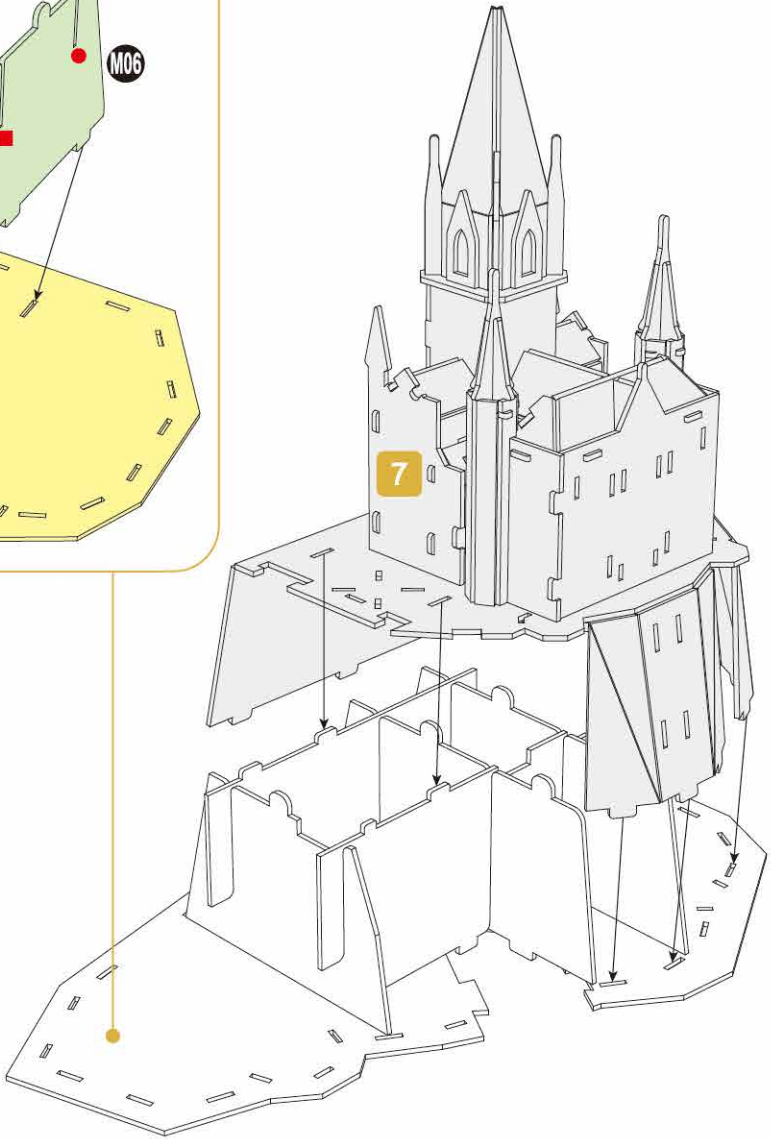

40
BUILD

**Detailed
Models**

**Easy to
Assemble**

**Designed
for Display**

19.1 in × 14.6 in × 12.6 in
48.5 cm × 37 cm × 32 cm

209 pcs

**HOGWARTS™
CASTLE**

3D Puzzle Model Kit

Harry Potter™

12+

HOGWARTS™ CASTLE

Contents:
14 3D Puzzle Sheets

x2 Sheet

1

6

7