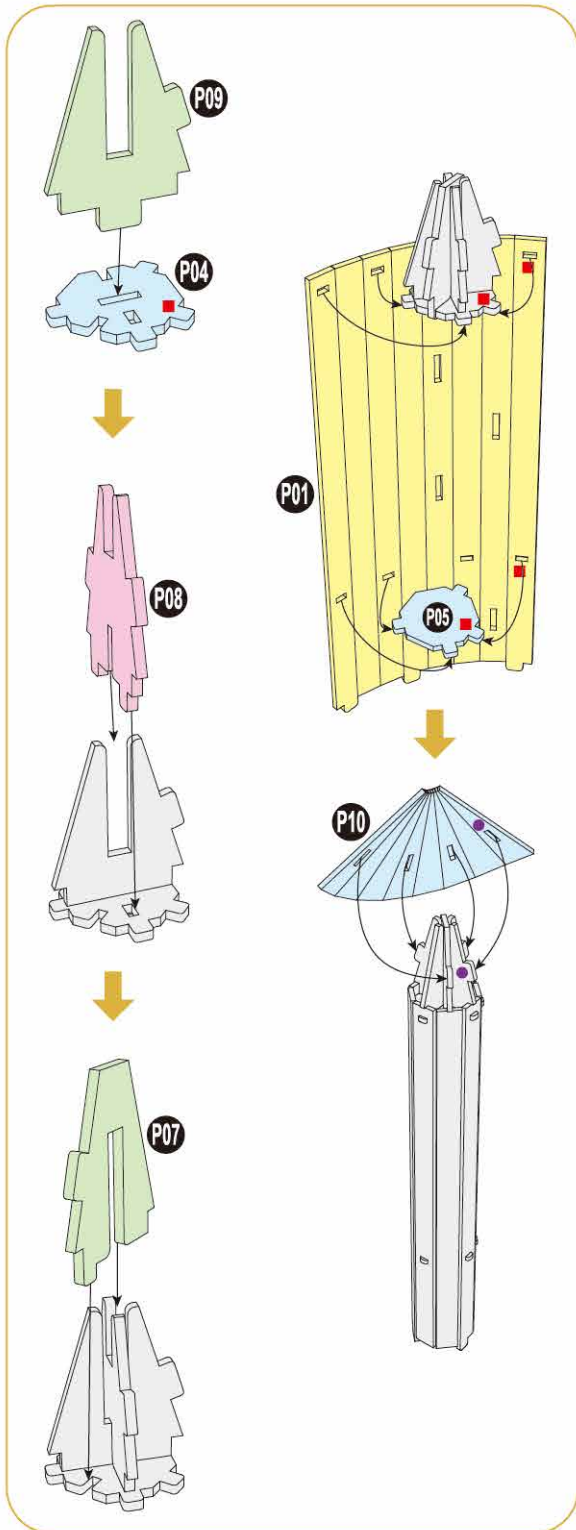

40
BUILD

**Detailed
Models**

**Easy to
Assemble**

**Designed
for Display**

19.1 in × 14.6 in × 12.6 in
48.5 cm × 37 cm × 32 cm

209 pcs

**HOGWARTS™
CASTLE**

3D Puzzle Model Kit

There are no more pieces left on Sheet M.

11

12

13

16

There are no more pieces left on Sheet A.

There are no more pieces left on Sheet L.
There are no more pieces left on Sheet E.

There are no more pieces left on Sheet J.

There are no more pieces left on Sheet J.

There are no more pieces left on Sheet K.

There are no more pieces left on Sheet H.
There are no more pieces left on Sheet N.

There are no more pieces left on Sheet D.