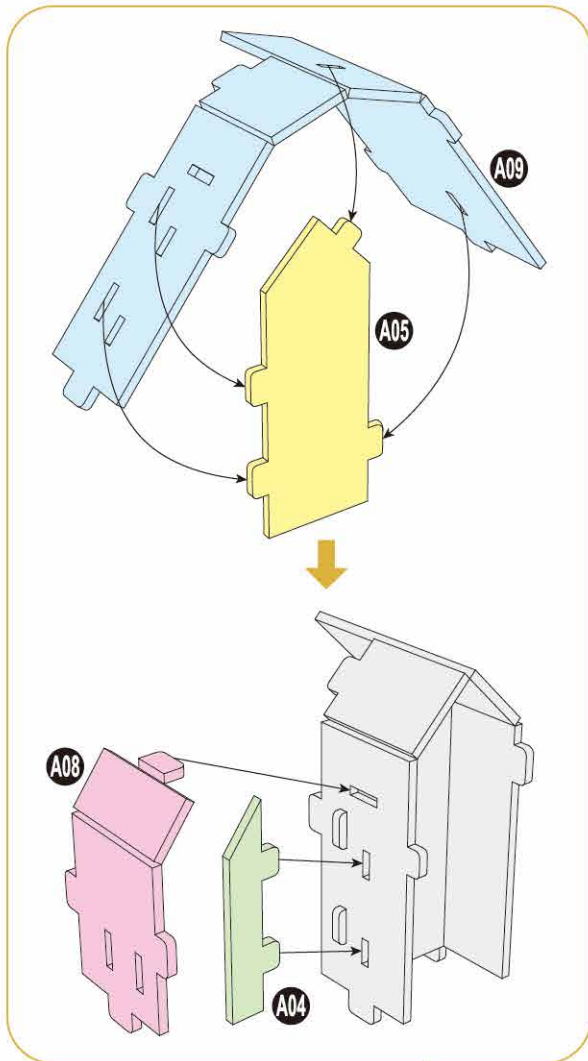

40
BUILD

**Detailed
Models**

**Easy to
Assemble**

**Designed
for Display**

19.1 in × 14.6 in × 12.6 in
48.5 cm × 37 cm × 32 cm

209 pcs

**HOGWARTS™
CASTLE**

3D Puzzle Model Kit

Harry Potter™

12+

HOGWARTS™ CASTLE

Contents:
14 3D Puzzle Sheets

x2 Sheet

1

6

7

There are no more pieces left on Sheet M.

11

12

13

16

There are no more pieces left on Sheet A.

There are no more pieces left on Sheet L.
There are no more pieces left on Sheet E.

There are no more pieces left on Sheet J.