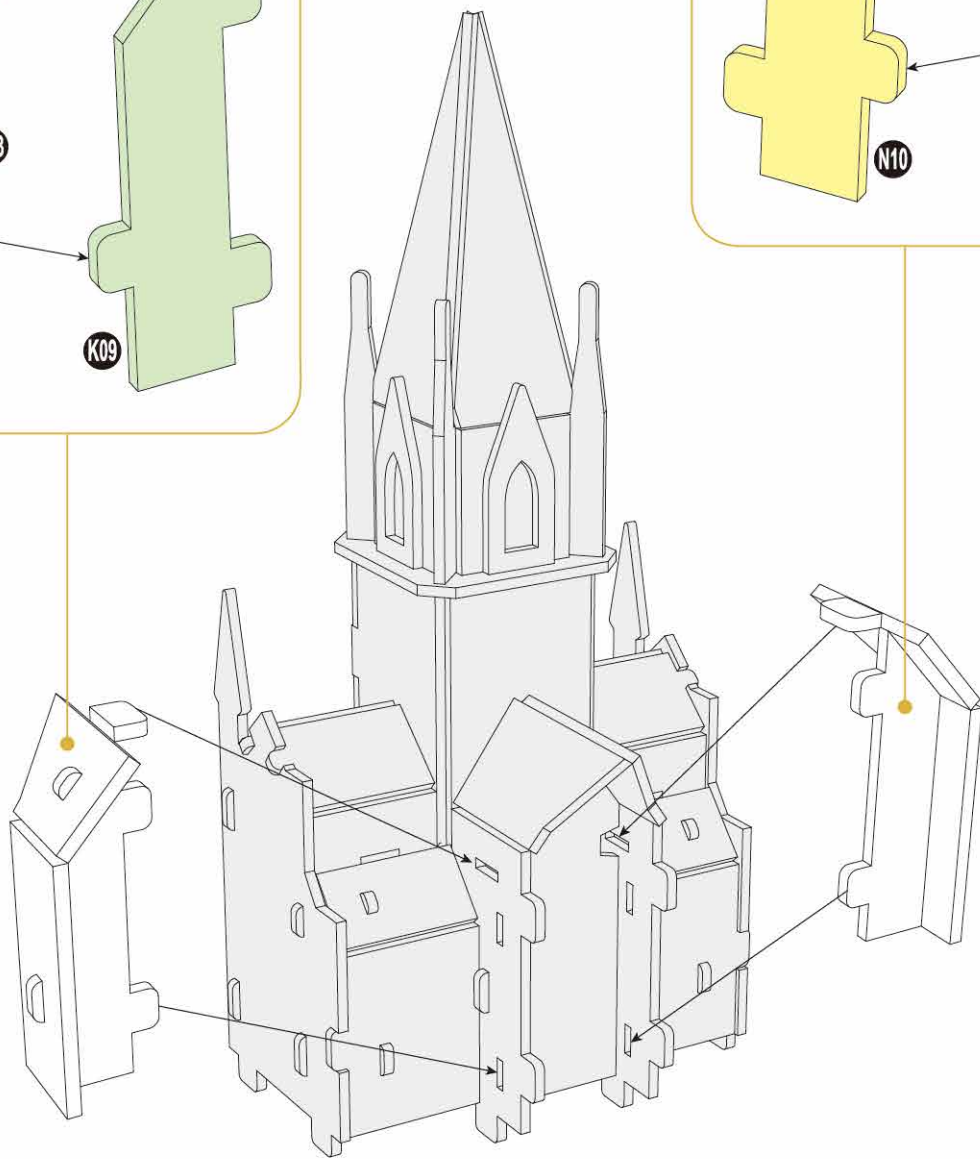

40
BUILD

**Detailed
Models**

**Easy to
Assemble**

**Designed
for Display**

19.1 in × 14.6 in × 12.6 in
48.5 cm × 37 cm × 32 cm

209 pcs

**HOGWARTS™
CASTLE**

3D Puzzle Model Kit

Harry Potter™

12+

HOGWARTS™ CASTLE

Contents:
14 3D Puzzle Sheets

x2 Sheet

1

6

7