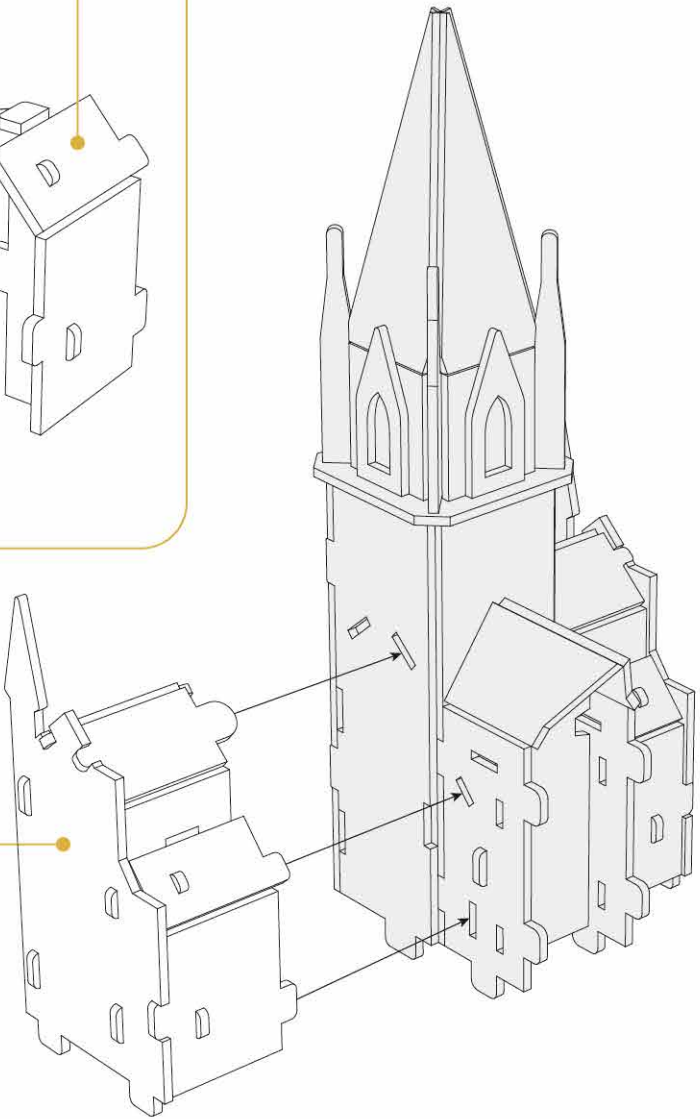

40
BUILD

**Detailed
Models**

**Easy to
Assemble**

**Designed
for Display**

19.1 in × 14.6 in × 12.6 in
48.5 cm × 37 cm × 32 cm

209 pcs

**HOGWARTS™
CASTLE**

3D Puzzle Model Kit

Harry Potter™

12+

HOGWARTS™ CASTLE

Contents:
14 3D Puzzle Sheets

x2 Sheet

1

6

7