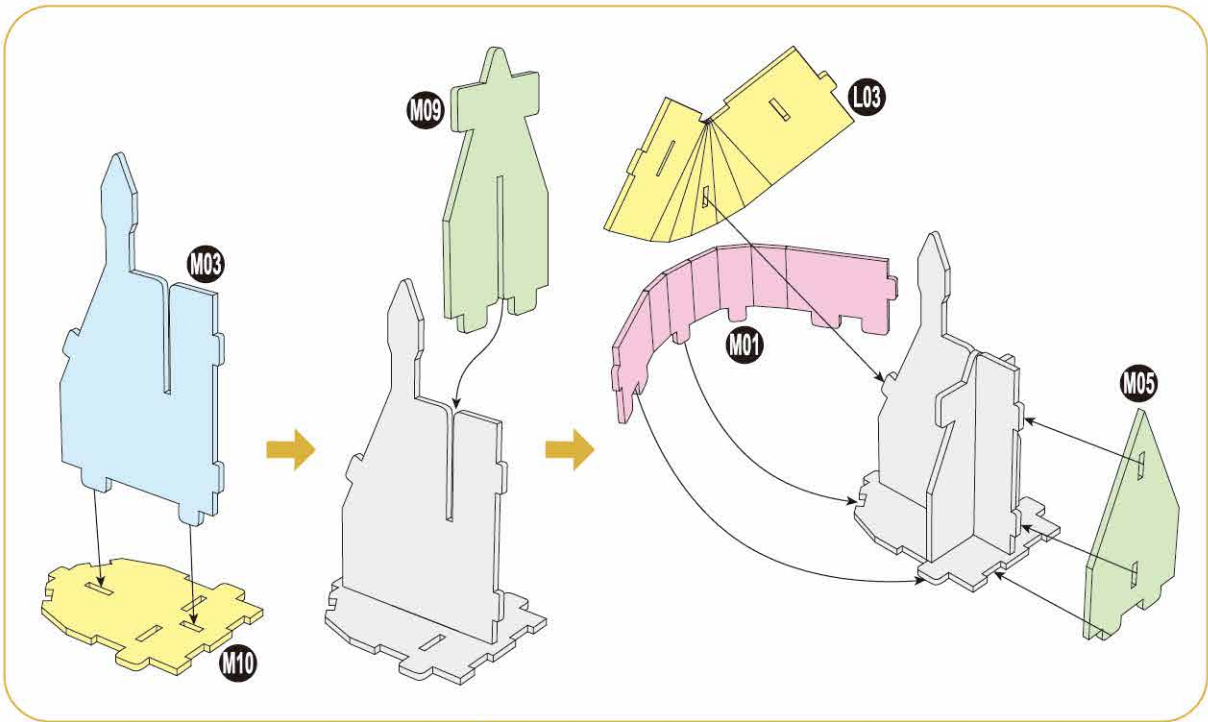

40
BUILD

**Detailed
Models**

**Easy to
Assemble**

**Designed
for Display**

19.1 in × 14.6 in × 12.6 in
48.5 cm × 37 cm × 32 cm

209 pcs

**HOGWARTS™
CASTLE**

3D Puzzle Model Kit

Harry Potter™

12+

HOGWARTS™ CASTLE

Contents:
14 3D Puzzle Sheets

x2 Sheet

1

6

7

There are no more pieces left on Sheet M.

11

12

13

16

There are no more pieces left on Sheet A.

There are no more pieces left on Sheet L.
There are no more pieces left on Sheet E.

There are no more pieces left on Sheet J.