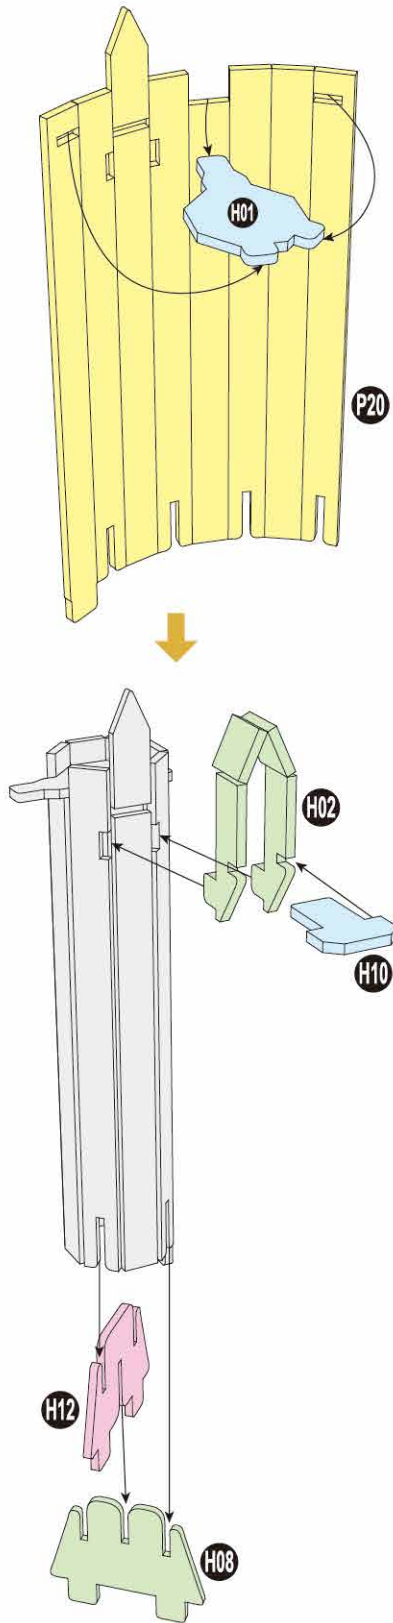

40
BUILD

**Detailed
Models**

**Easy to
Assemble**

**Designed
for Display**

19.1 in × 14.6 in × 12.6 in
48.5 cm × 37 cm × 32 cm

209 pcs

**HOGWARTS™
CASTLE**

3D Puzzle Model Kit

Harry Potter™

12+

HOGWARTS™ CASTLE

Contents:
14 3D Puzzle Sheets

x2 Sheet

1

6

7

There are no more pieces left on Sheet M.

11

12

13

16

There are no more pieces left on Sheet A.

There are no more pieces left on Sheet L.
There are no more pieces left on Sheet E.

There are no more pieces left on Sheet J.

There are no more pieces left on Sheet J.

There are no more pieces left on Sheet K.

There are no more pieces left on Sheet H.
There are no more pieces left on Sheet N.

There are no more pieces left on Sheet D.