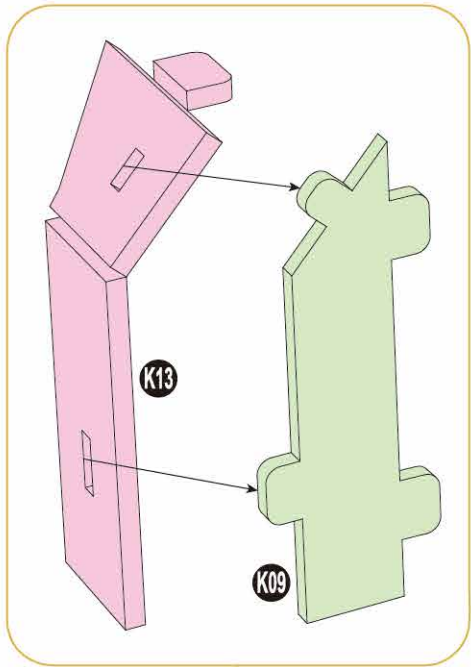

40
BUILD

**Detailed
Models**

**Easy to
Assemble**

**Designed
for Display**

19.1 in × 14.6 in × 12.6 in
48.5 cm × 37 cm × 32 cm

209 pcs

**HOGWARTS™
CASTLE**

3D Puzzle Model Kit

Harry Potter™

12+

HOGWARTS™ CASTLE

Contents:
14 3D Puzzle Sheets

x2 Sheet

1

6

7