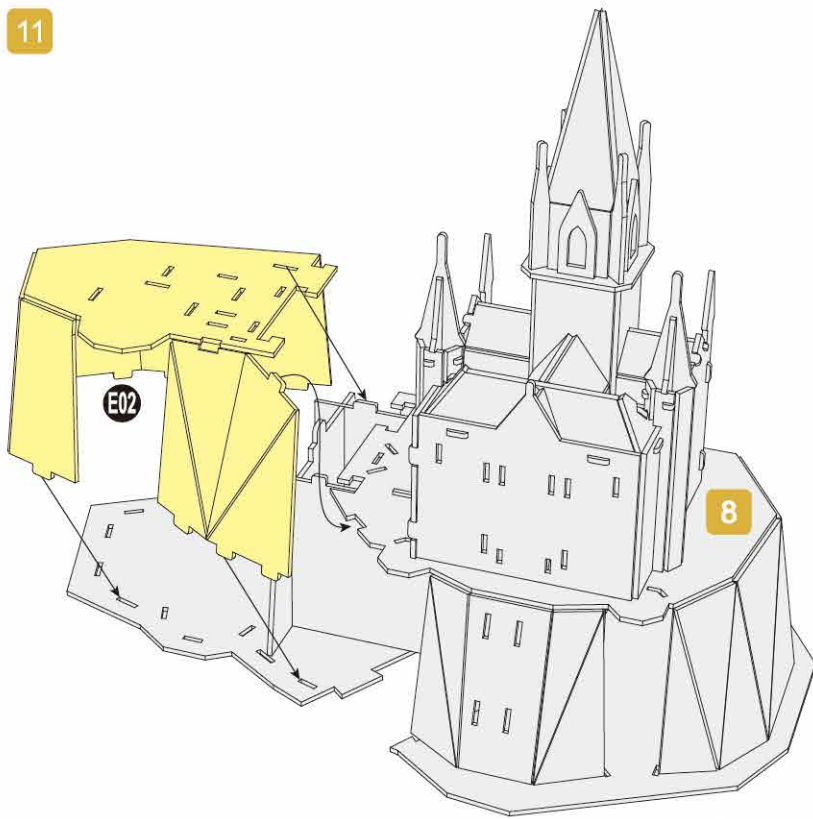

40
BUILD

**Detailed
Models**

**Easy to
Assemble**

**Designed
for Display**

19.1 in × 14.6 in × 12.6 in
48.5 cm × 37 cm × 32 cm

209 pcs

**HOGWARTS™
CASTLE**

3D Puzzle Model Kit

Harry Potter™

12+

HOGWARTS™ CASTLE

Contents:
14 3D Puzzle Sheets

x2 Sheet

1

6

7

There are no more pieces left on Sheet M.

11

12

13

16

There are no more pieces left on Sheet A.

There are no more pieces left on Sheet L.
There are no more pieces left on Sheet E.

There are no more pieces left on Sheet J.