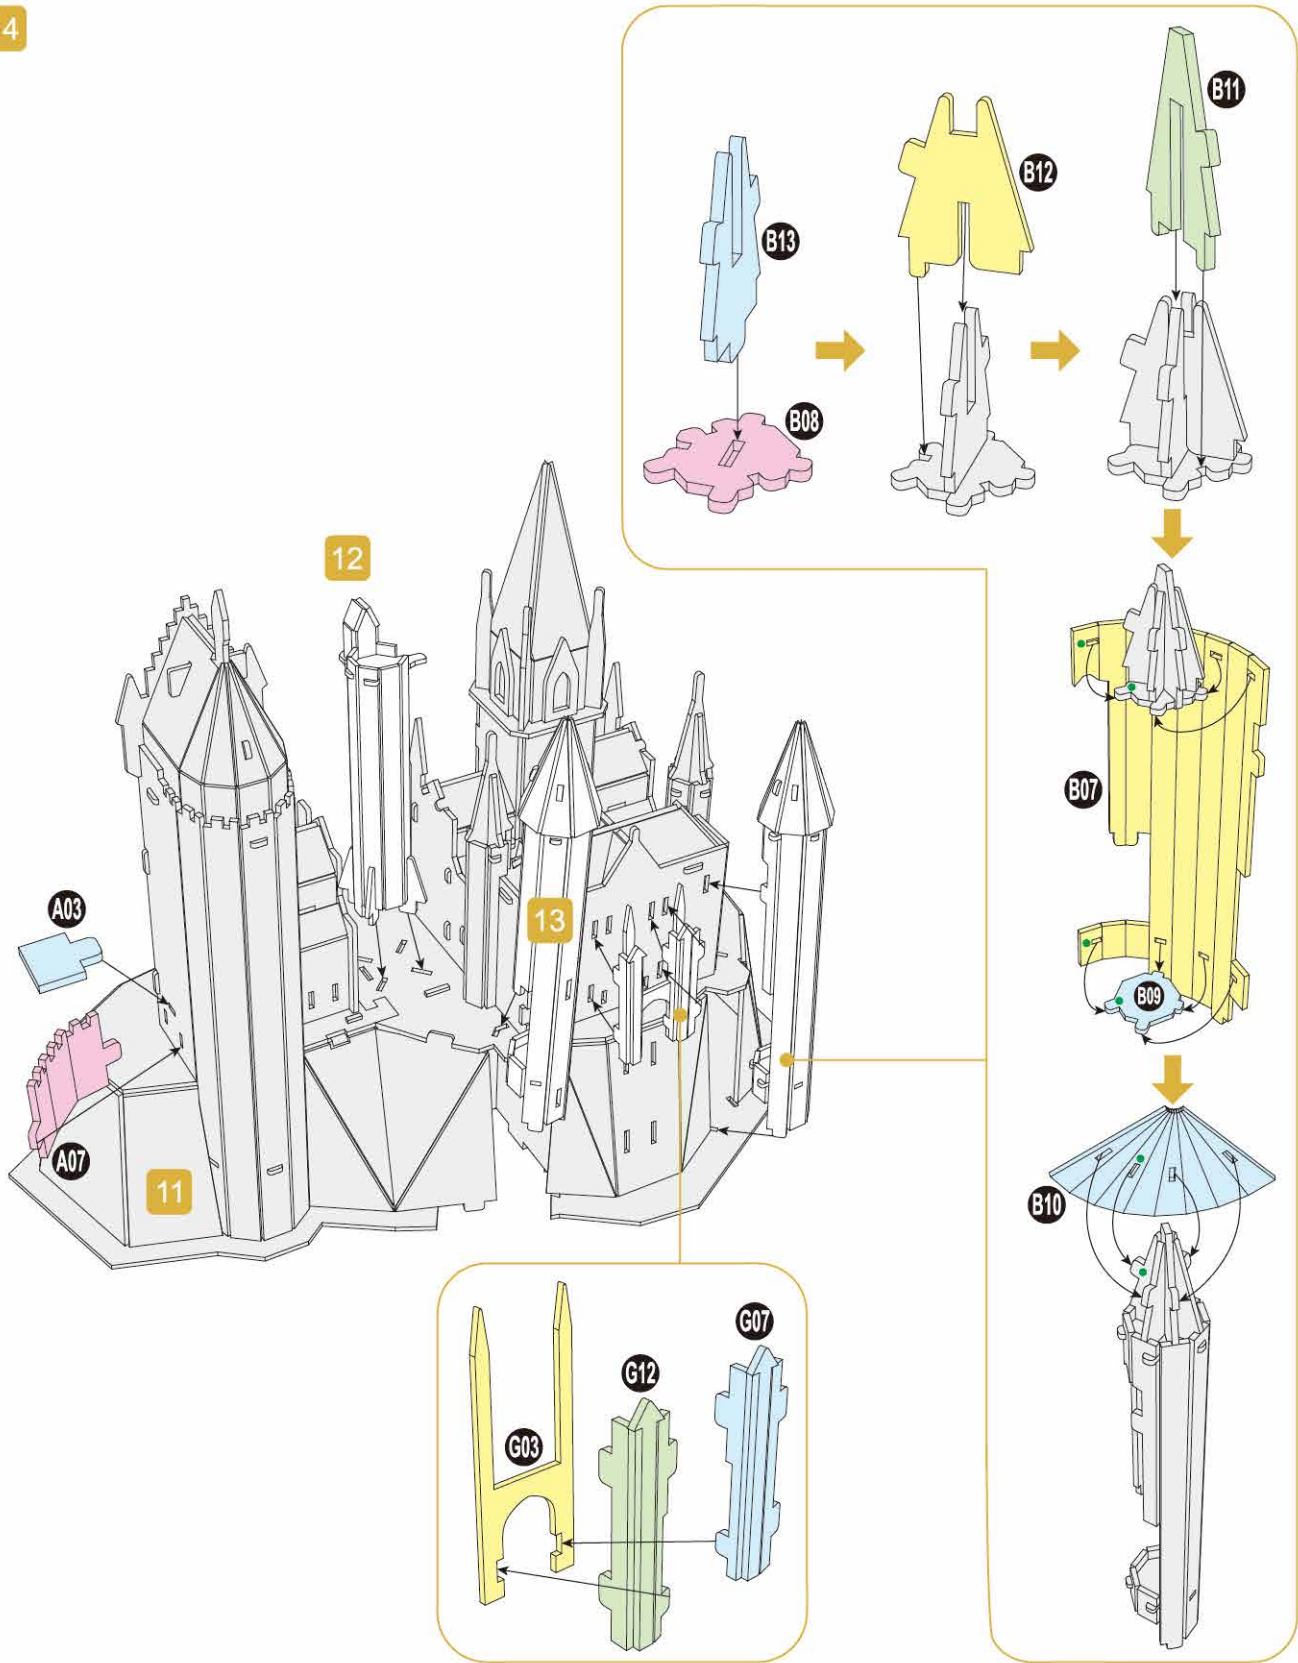

Harry Potter™

12+

HOGWARTS™ CASTLE

Contents:
14 3D Puzzle Sheets

x2 Sheet

1

6

7

There are no more pieces left on Sheet M.

11

12

13

16

There are no more pieces left on Sheet A.

There are no more pieces left on Sheet L.
There are no more pieces left on Sheet E.

There are no more pieces left on Sheet J.

There are no more pieces left on Sheet J.

There are no more pieces left on Sheet K.

There are no more pieces left on Sheet H.
There are no more pieces left on Sheet N.

There are no more pieces left on Sheet D.