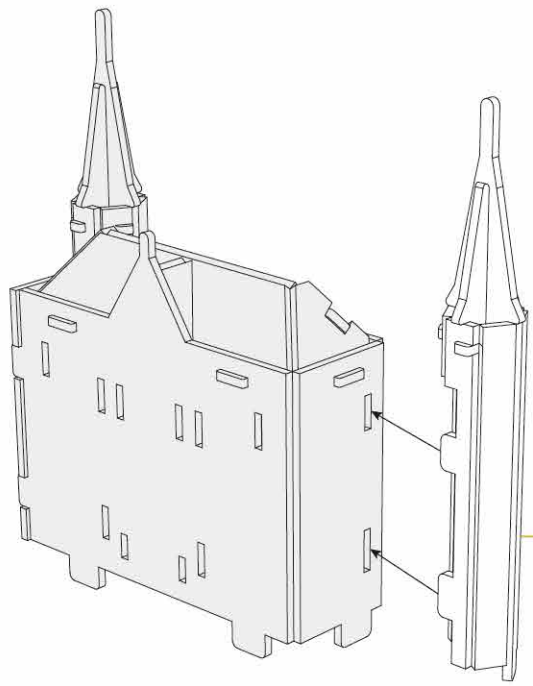

40
BUILD

**Detailed
Models**

**Easy to
Assemble**

**Designed
for Display**

19.1 in × 14.6 in × 12.6 in
48.5 cm × 37 cm × 32 cm

209 pcs

**HOGWARTS™
CASTLE**

3D Puzzle Model Kit

Harry Potter™

12+

HOGWARTS™ CASTLE

Contents:
14 3D Puzzle Sheets

x2 Sheet

1

6

7