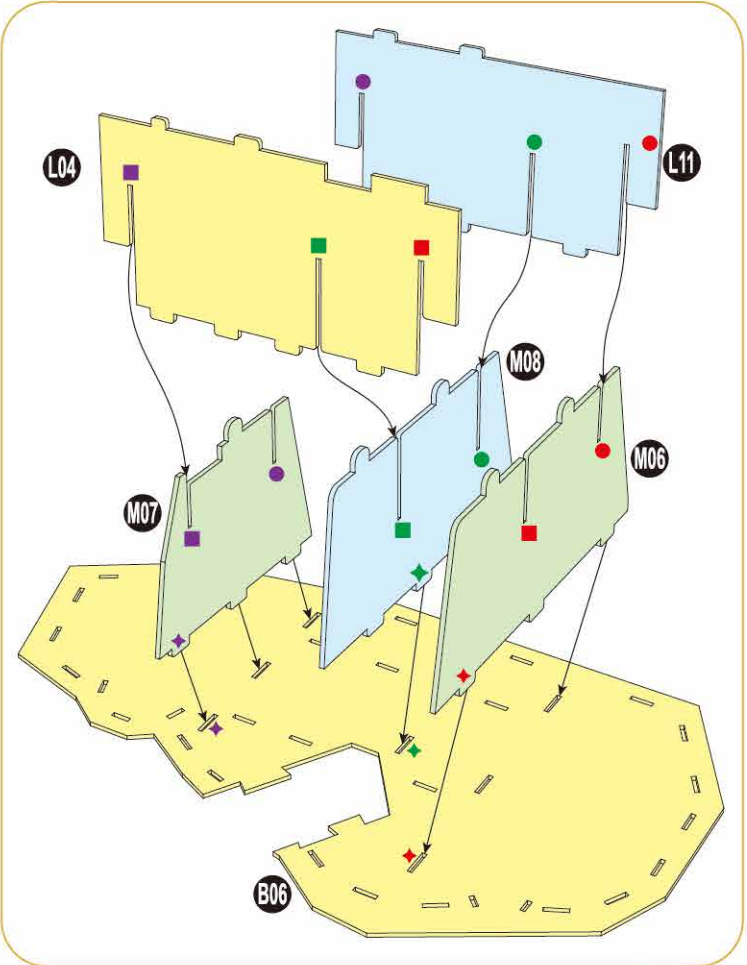

Harry Potter™

12+

HOGWARTS™ CASTLE

Contents:
14 3D Puzzle Sheets

x2 Sheet

1

6

7