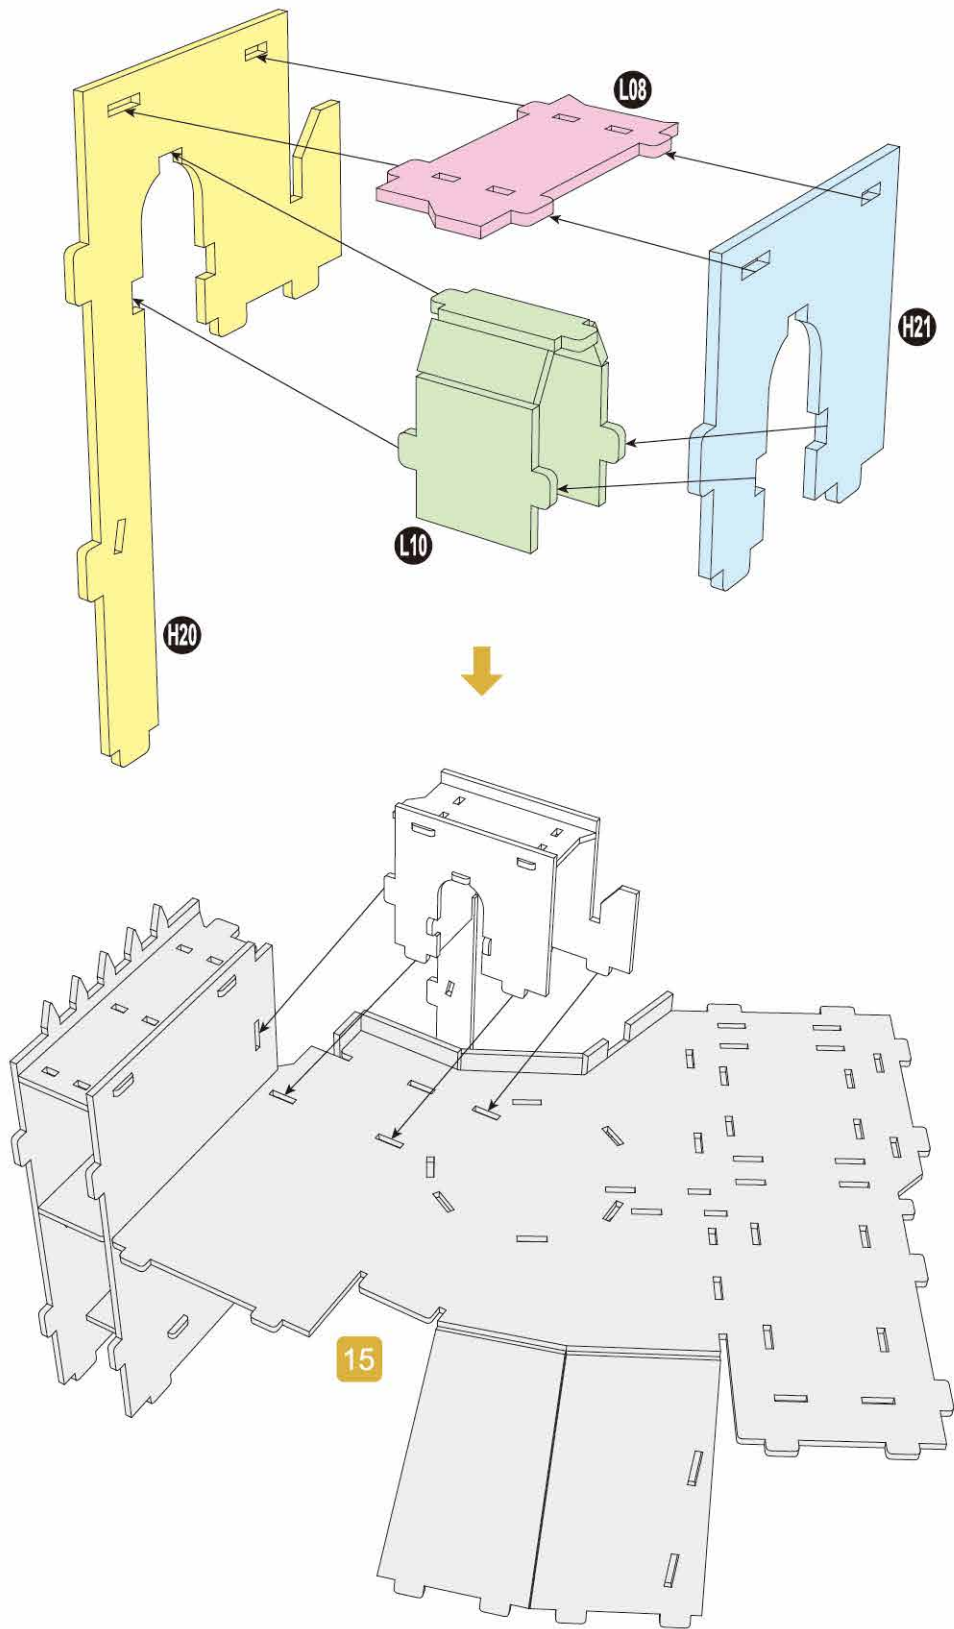

Harry Potter™

12+

HOGWARTS™ CASTLE

Contents:
14 3D Puzzle Sheets

x2 Sheet

1

6

7

There are no more pieces left on Sheet M.

11

12

13

16

There are no more pieces left on Sheet A.

There are no more pieces left on Sheet L.
There are no more pieces left on Sheet E.

There are no more pieces left on Sheet J.

There are no more pieces left on Sheet J.

There are no more pieces left on Sheet K.

There are no more pieces left on Sheet H.
There are no more pieces left on Sheet N.

There are no more pieces left on Sheet D.