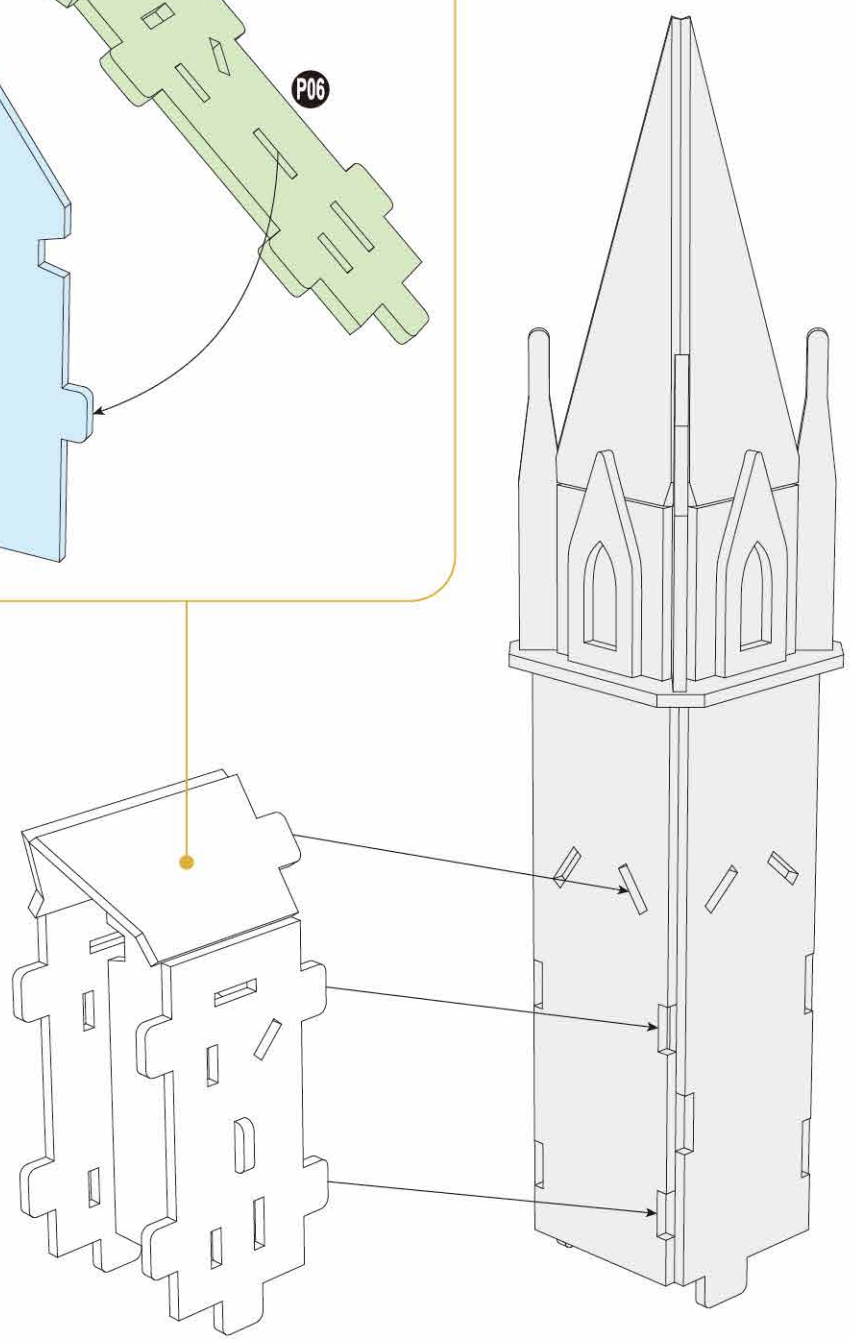

40
BUILD

**Detailed
Models**

**Easy to
Assemble**

**Designed
for Display**

19.1 in × 14.6 in × 12.6 in
48.5 cm × 37 cm × 32 cm

209 pcs

**HOGWARTS™
CASTLE**

3D Puzzle Model Kit

Harry Potter™

12+

HOGWARTS™ CASTLE

Contents:
14 3D Puzzle Sheets

x2 Sheet

1

6

7