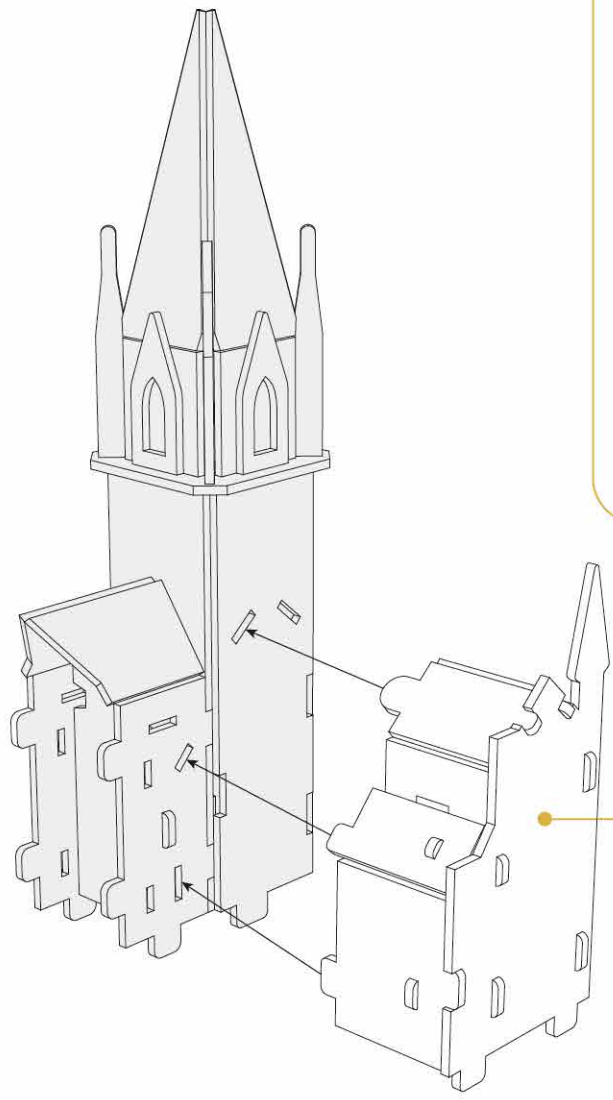

40
BUILD

**Detailed
Models**

**Easy to
Assemble**

**Designed
for Display**

19.1 in × 14.6 in × 12.6 in
48.5 cm × 37 cm × 32 cm

209 pcs

**HOGWARTS™
CASTLE**

3D Puzzle Model Kit

Harry Potter™

12+

HOGWARTS™ CASTLE

Contents:
14 3D Puzzle Sheets

x2 Sheet

1

6

7