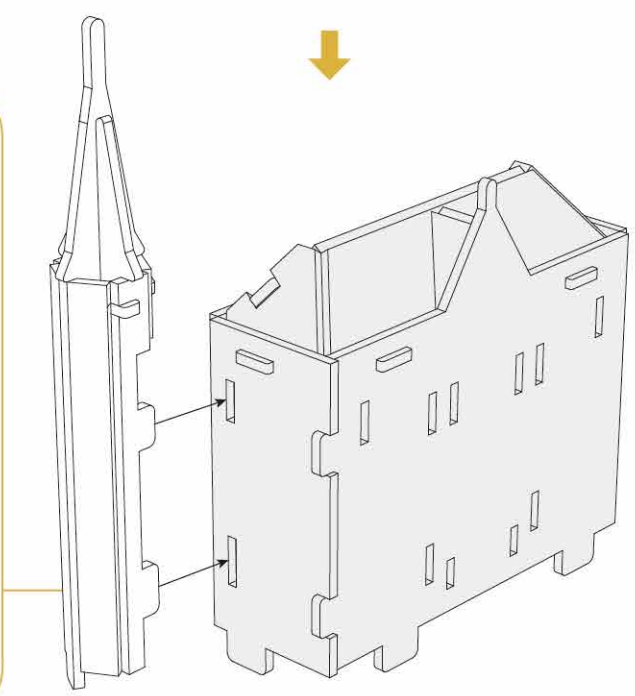

40
BUILD

**Detailed
Models**

**Easy to
Assemble**

**Designed
for Display**

19.1 in × 14.6 in × 12.6 in
48.5 cm × 37 cm × 32 cm

209 pcs

**HOGWARTS™
CASTLE**

3D Puzzle Model Kit

Harry Potter™

12+

HOGWARTS™ CASTLE

Contents:
14 3D Puzzle Sheets

x2 Sheet

1

6

7