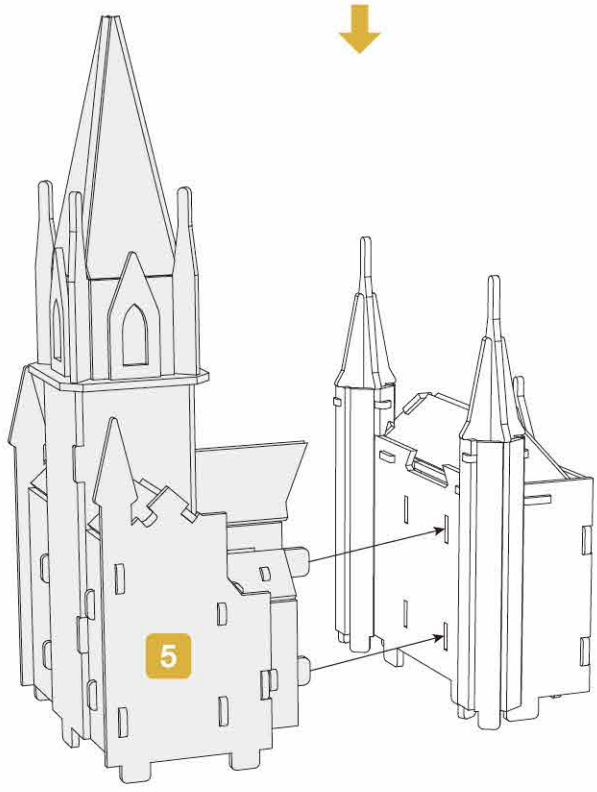

40
BUILD

**Detailed
Models**

**Easy to
Assemble**

**Designed
for Display**

19.1 in × 14.6 in × 12.6 in
48.5 cm × 37 cm × 32 cm

209 pcs

**HOGWARTS™
CASTLE**

3D Puzzle Model Kit

Harry Potter™

12+

HOGWARTS™ CASTLE

Contents:
14 3D Puzzle Sheets

x2 Sheet

1

6

7