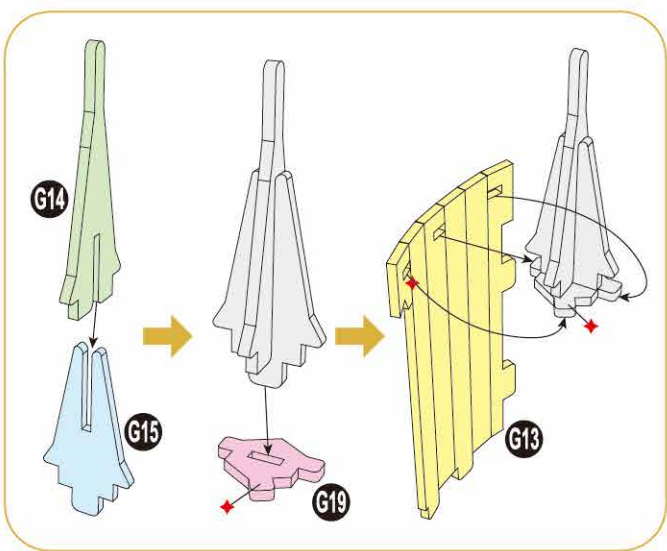

40
BUILD

**Detailed
Models**

**Easy to
Assemble**

**Designed
for Display**

19.1 in × 14.6 in × 12.6 in
48.5 cm × 37 cm × 32 cm

209 pcs

**HOGWARTS™
CASTLE**

3D Puzzle Model Kit

Harry Potter™

12+

HOGWARTS™ CASTLE

Contents:
14 3D Puzzle Sheets

x2 Sheet

1

6

7