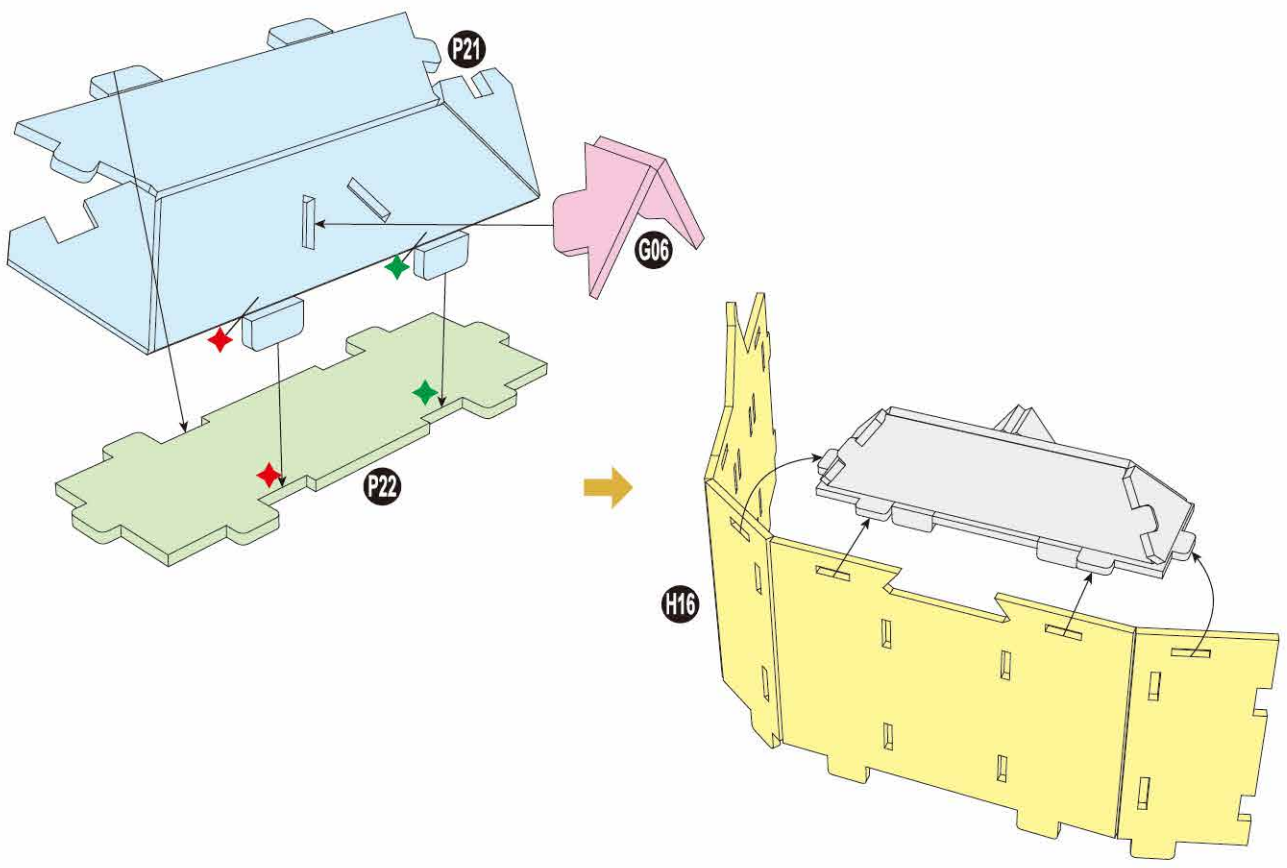

40
BUILD

**Detailed
Models**

**Easy to
Assemble**

**Designed
for Display**

19.1 in × 14.6 in × 12.6 in
48.5 cm × 37 cm × 32 cm

209 pcs

**HOGWARTS™
CASTLE**

3D Puzzle Model Kit

Harry Potter™

12+

HOGWARTS™ CASTLE

Contents:
14 3D Puzzle Sheets

x2 Sheet

1

6

7

There are no more pieces left on Sheet M.

11

12

13

16

There are no more pieces left on Sheet A.

There are no more pieces left on Sheet L.
There are no more pieces left on Sheet E.

There are no more pieces left on Sheet J.