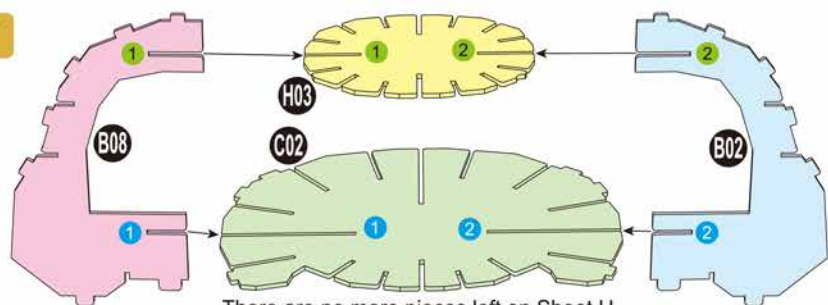

7

There are no more pieces left on Sheet H.