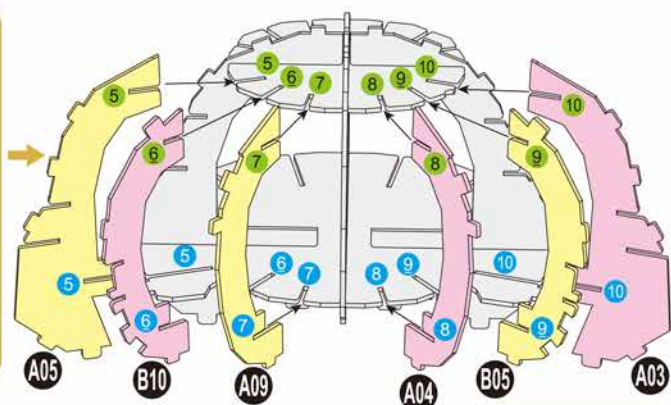

4D
BUILD

Detailed
Models

Easy to
Assemble

Designed
for Display

7.2 in × 5.7 in × 7.7 in
18.2 cm × 14.5 cm × 19.5 cm

82 pcs

**HERMIONE
GRANGER™**
3D Puzzle Model Kit

Harry Potter

12+

HERMIONE GRANGER™

x1 Sheet

Contents: 8 3D Puzzle Sheets

3

4

5

6

7

There are no more pieces left on Sheet H.

8

9

There are no more pieces left on Sheet F.

There are no more pieces left on Sheet A.

There are no more pieces left on Sheet D.
There are no more pieces left on Sheet G.