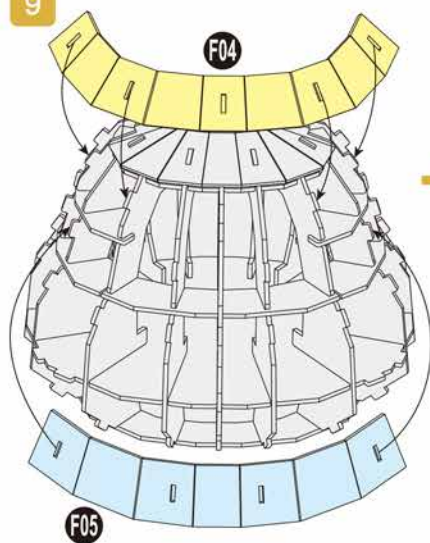

9

There are no more pieces left on Sheet F.