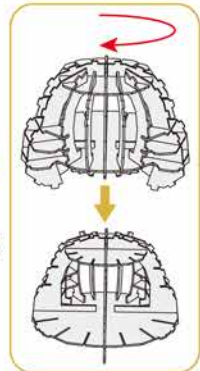

7

There are no more pieces left on Sheet H.