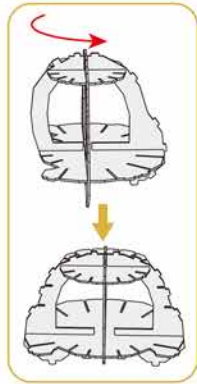

7

There are no more pieces left on Sheet H.