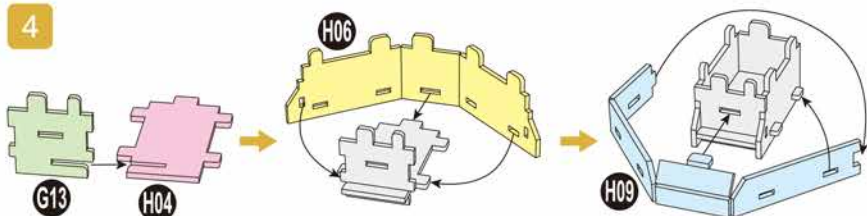

4D
BUILD

Detailed
Models

Easy to
Assemble

Designed
for Display

7.2 in × 5.7 in × 7.7 in
18.2 cm × 14.5 cm × 19.5 cm

82 pcs

**HERMIONE
GRANGER™**
3D Puzzle Model Kit

Harry Potter

12+

HERMIONE GRANGER™

x1 Sheet

Contents: 8 3D Puzzle Sheets

3

4

5

6