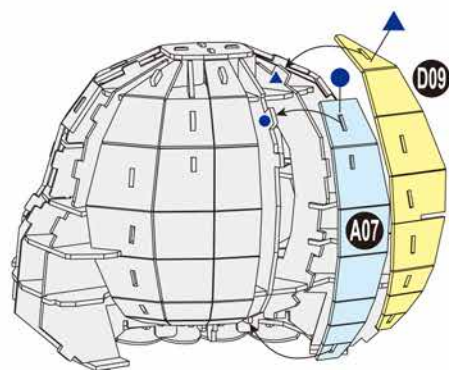

There are no more pieces left on Sheet A.

There are no more pieces left on Sheet D.
There are no more pieces left on Sheet G.