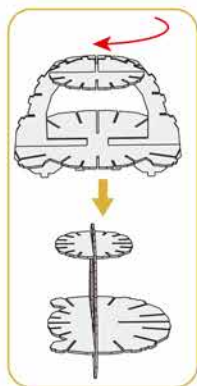

4D
BUILD

Detailed
Models

Easy to
Assemble

Designed
for Display

7.2 in × 5.7 in × 7.7 in
18.2 cm × 14.5 cm × 19.5 cm

82 pcs

**HERMIONE
GRANGER™**
3D Puzzle Model Kit

Harry Potter

12+

HERMIONE GRANGER™

x1 Sheet

Contents: 8 3D Puzzle Sheets

3

4

5

6

7

There are no more pieces left on Sheet H.

8

9

There are no more pieces left on Sheet F.

There are no more pieces left on Sheet A.

There are no more pieces left on Sheet D.
There are no more pieces left on Sheet G.