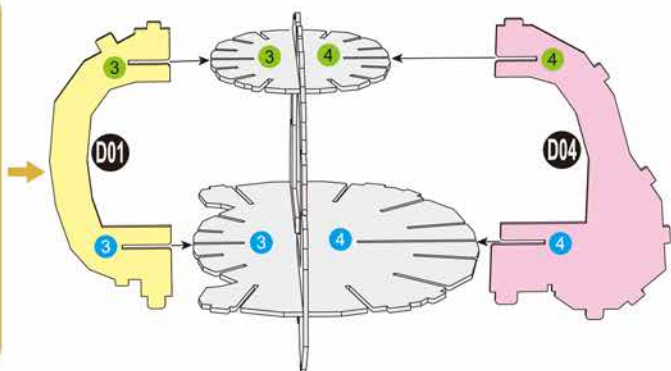

7

There are no more pieces left on Sheet H.