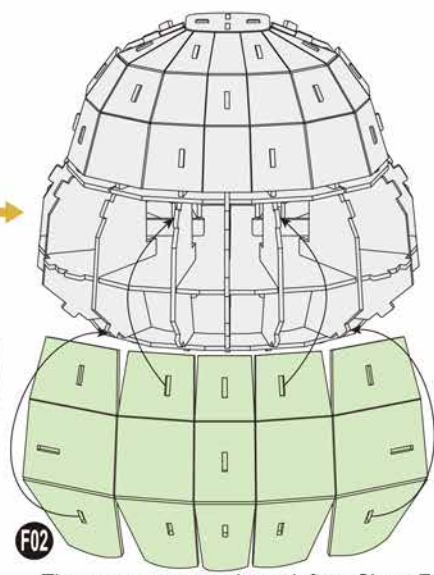

9

There are no more pieces left on Sheet F.