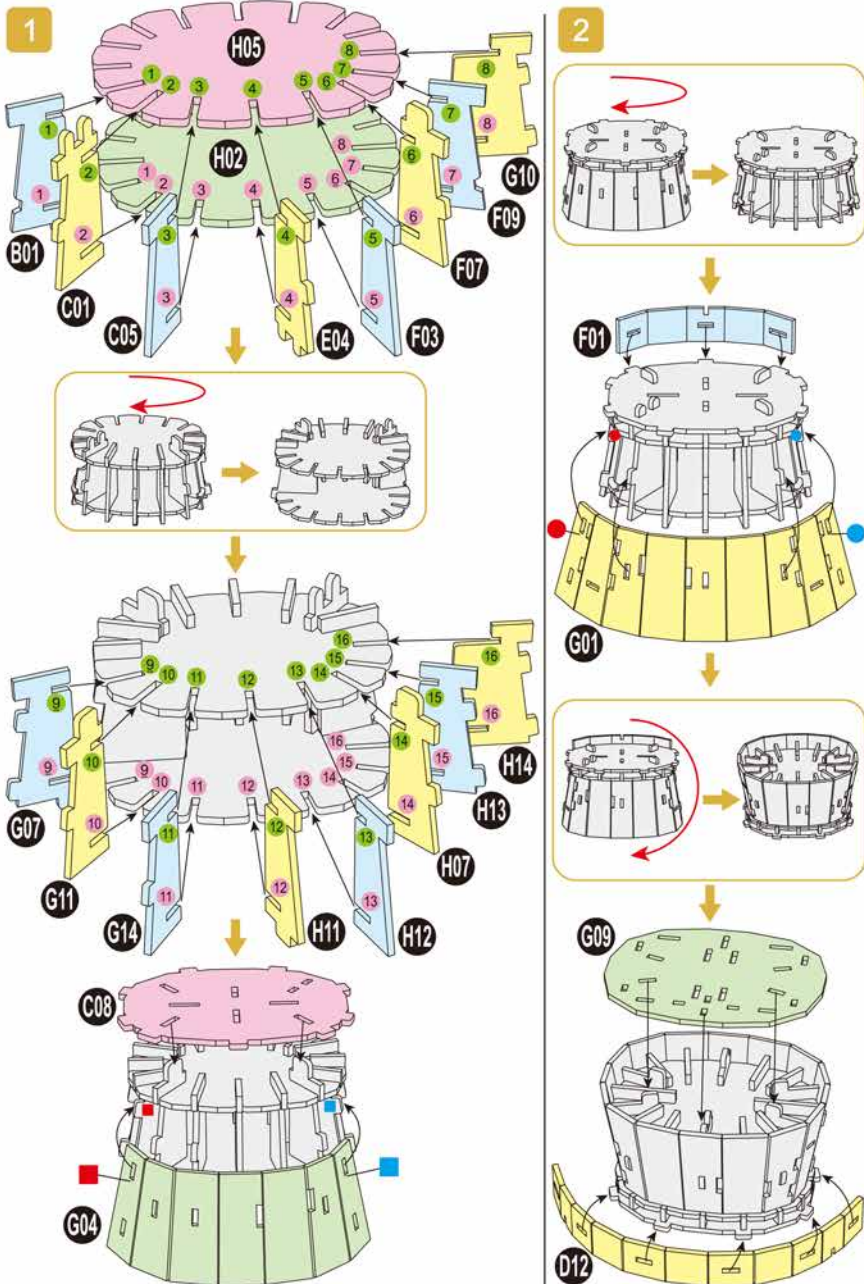

4D
BUILD

Detailed
Models

Easy to
Assemble

Designed
for Display

7.2 in × 5.7 in × 7.7 in
18.2 cm × 14.5 cm × 19.5 cm

82 pcs

**HERMIONE
GRANGER™**
3D Puzzle Model Kit

Harry Potter

12+

HERMIONE GRANGER™

x1 Sheet

Contents: 8 3D Puzzle Sheets

3

4

5

6

7

There are no more pieces left on Sheet H.

8

9

There are no more pieces left on Sheet F.

There are no more pieces left on Sheet A.

There are no more pieces left on Sheet D.
There are no more pieces left on Sheet G.