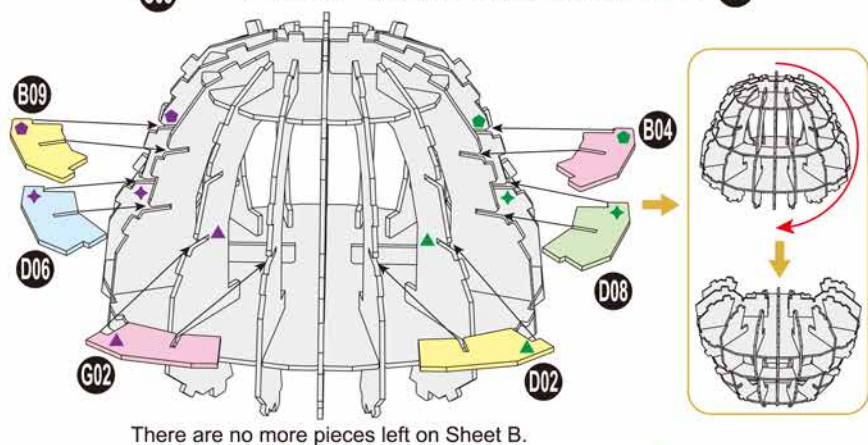

4D
BUILD

Detailed
Models

Easy to
Assemble

Designed
for Display

7.2 in × 5.7 in × 7.7 in
18.2 cm × 14.5 cm × 19.5 cm

82 pcs

**HERMIONE
GRANGER™**
3D Puzzle Model Kit

Harry Potter

12+

HERMIONE GRANGER™

x1 Sheet

Contents: 8 3D Puzzle Sheets

3

4

5

6

7

There are no more pieces left on Sheet H.

8

9

There are no more pieces left on Sheet F.

There are no more pieces left on Sheet A.

There are no more pieces left on Sheet D.
There are no more pieces left on Sheet G.