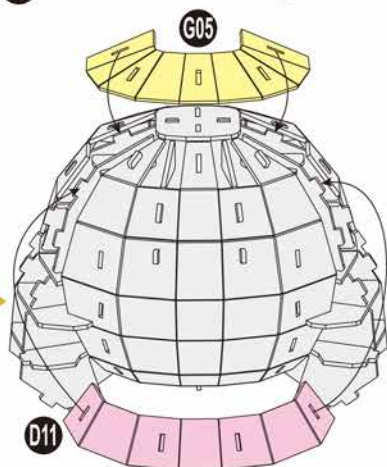

There are no more pieces left on Sheet A.

There are no more pieces left on Sheet D.
There are no more pieces left on Sheet G.