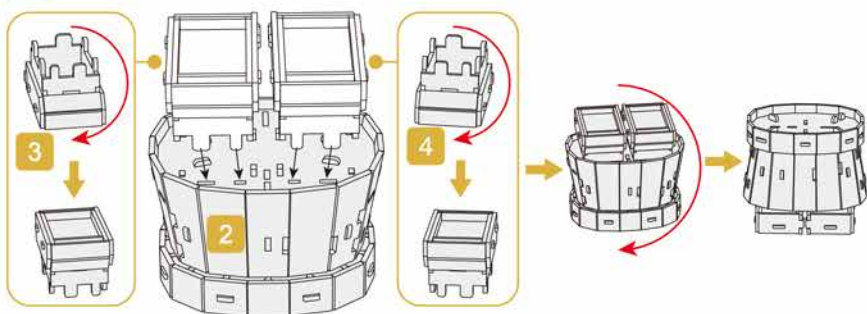

4D
BUILD

Detailed
Models

Easy to
Assemble

Designed
for Display

7.2 in × 5.7 in × 7.7 in
18.2 cm × 14.5 cm × 19.5 cm

82 pcs

**HERMIONE
GRANGER™**
3D Puzzle Model Kit

Harry Potter

12+

HERMIONE GRANGER™

x1 Sheet

Contents: 8 3D Puzzle Sheets

3

4

5

6