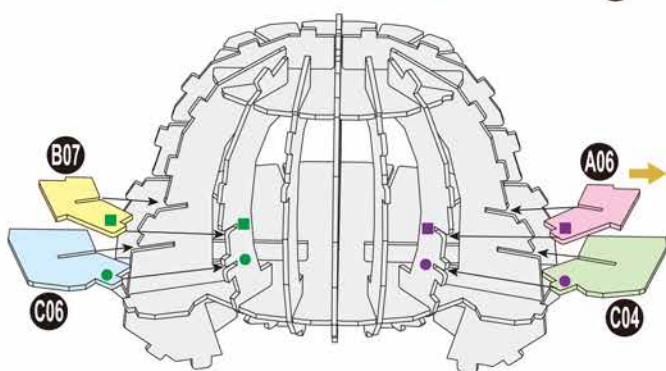

7

There are no more pieces left on Sheet H.