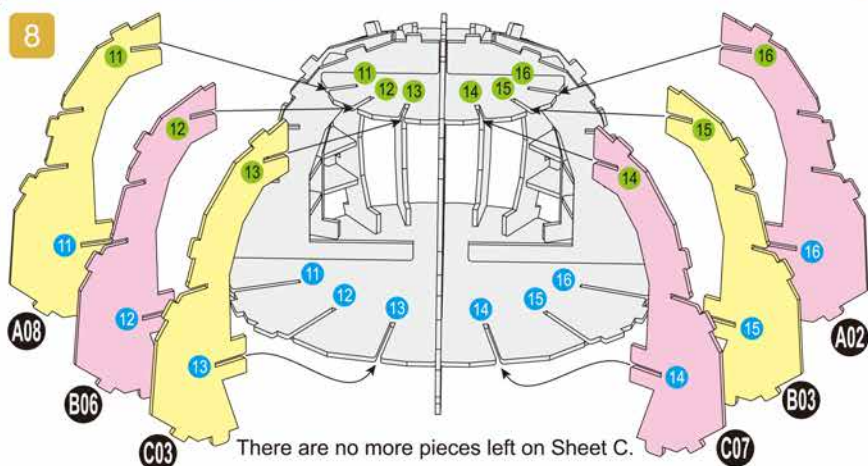

4D
BUILD

Detailed
Models

Easy to
Assemble

Designed
for Display

7.2 in × 5.7 in × 7.7 in
18.2 cm × 14.5 cm × 19.5 cm

82 pcs

**HERMIONE
GRANGER™**
3D Puzzle Model Kit

Harry Potter

12+

HERMIONE GRANGER™

x1 Sheet

Contents: 8 3D Puzzle Sheets

3

4

5

6

7

There are no more pieces left on Sheet H.

8

9

There are no more pieces left on Sheet F.

There are no more pieces left on Sheet A.

There are no more pieces left on Sheet D.
There are no more pieces left on Sheet G.