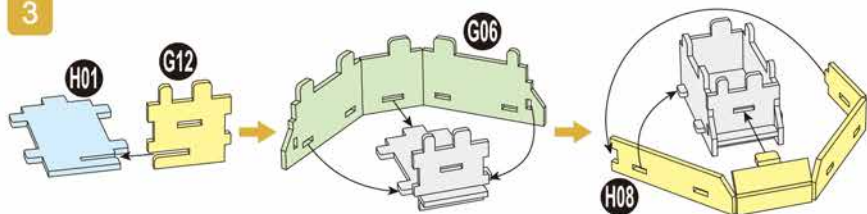

4D
BUILD

Detailed
Models

Easy to
Assemble

Designed
for Display

7.2 in × 5.7 in × 7.7 in
18.2 cm × 14.5 cm × 19.5 cm

82 pcs

**HERMIONE
GRANGER™**
3D Puzzle Model Kit

Harry Potter

12+

HERMIONE GRANGER™

x1 Sheet

Contents: 8 3D Puzzle Sheets

3

4

5

6