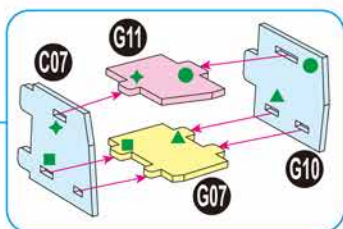

4D BUILD

Detailed
Models

Easy to
Assemble

Designed
for Display

6.3 in × 6.3 in × 9 in
16 cm × 16 cm × 23 cm

82 pcs

MARVEL STUDIOS
THE
INFINITY
SAGA

12+

BLACK PANTHER

3D Puzzle Model Kit

MARVEL

BLACK PANTHER

x1 Sheet **B**

Contents: 8 3D Puzzle Sheets

1

2

There are no more pieces left on Sheet A.

3

4

5

There are no more pieces left on Sheet H.

There are no more pieces left on Sheet E.

There are no more pieces left on Sheet C.

There are no more pieces left on Sheet B.
 There are no more pieces left on Sheet D.
 There are no more pieces left on Sheet F.
 There are no more pieces left on Sheet G.