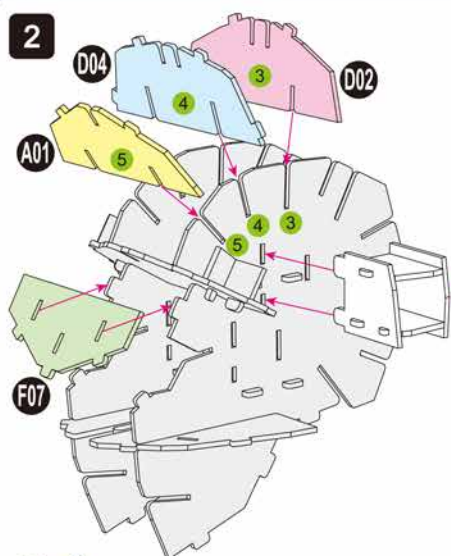

4D BUILD

Detailed
Models

Easy to
Assemble

Designed
for Display

6.3 in × 6.3 in × 9 in
16 cm × 16 cm × 23 cm

82 pcs

MARVEL STUDIOS
THE
INFINITY
SAGA

12+

BLACK PANTHER

3D Puzzle Model Kit

MARVEL

BLACK PANTHER

x1 Sheet **B**

Contents: 8 3D Puzzle Sheets

1

2

There are no more pieces left on Sheet A.

3

4

5

There are no more pieces left on Sheet H.

There are no more pieces left on Sheet E.

There are no more pieces left on Sheet C.

There are no more pieces left on Sheet B.
 There are no more pieces left on Sheet D.
 There are no more pieces left on Sheet F.
 There are no more pieces left on Sheet G.