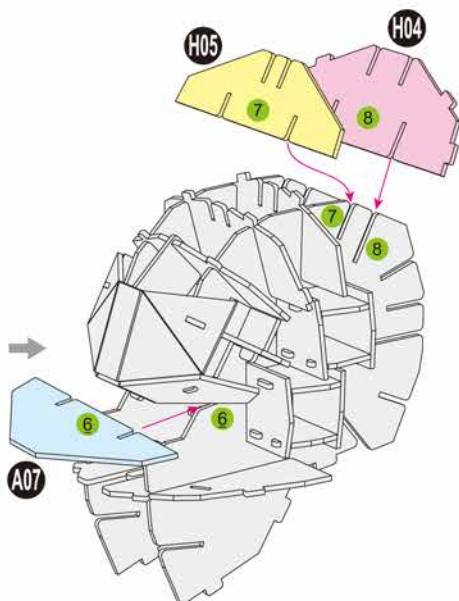

4D BUILD

Detailed
Models

Easy to
Assemble

Designed
for Display

6.3 in × 6.3 in × 9 in
16 cm × 16 cm × 23 cm

82 pcs

MARVEL STUDIOS
THE
INFINITY
SAGA

12+

BLACK PANTHER

3D Puzzle Model Kit

MARVEL

BLACK PANTHER

x1 Sheet **B**

Contents: 8 3D Puzzle Sheets

1

2

There are no more pieces left on Sheet A.

3

4

5

There are no more pieces left on Sheet H.

There are no more pieces left on Sheet E.

There are no more pieces left on Sheet C.

There are no more pieces left on Sheet B.
 There are no more pieces left on Sheet D.
 There are no more pieces left on Sheet F.
 There are no more pieces left on Sheet G.