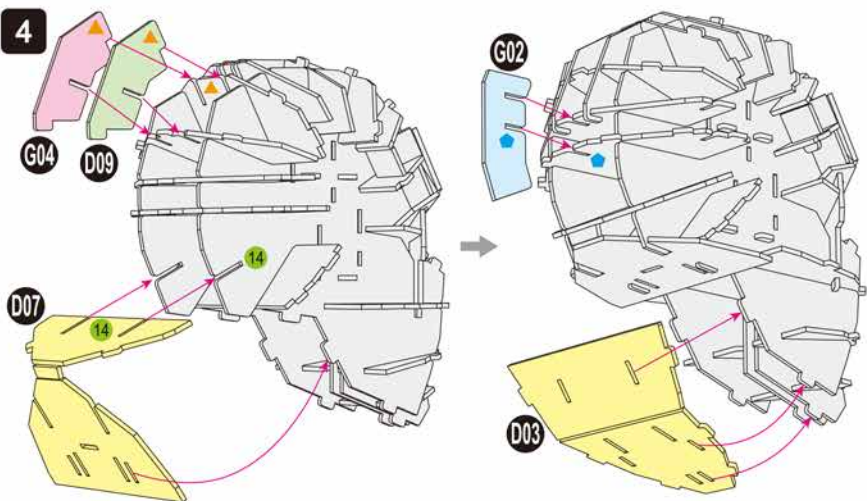

BLACK PANTHER

3D Puzzle Model Kit

MARVEL

BLACK PANTHER

x1 Sheet **B**

Contents: 8 3D Puzzle Sheets

1

2

There are no more pieces left on Sheet A.

3

4

5

There are no more pieces left on Sheet H.

There are no more pieces left on Sheet E.

There are no more pieces left on Sheet C.

There are no more pieces left on Sheet B.
 There are no more pieces left on Sheet D.
 There are no more pieces left on Sheet F.
 There are no more pieces left on Sheet G.