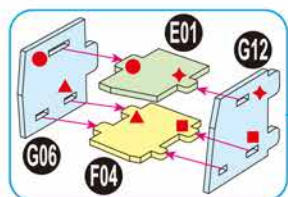

BLACK PANTHER

3D Puzzle Model Kit

MARVEL

BLACK PANTHER

x1 Sheet **B**

Contents: 8 3D Puzzle Sheets

1

2

There are no more pieces left on Sheet A.

3

4

5

There are no more pieces left on Sheet H.

There are no more pieces left on Sheet E.

There are no more pieces left on Sheet C.

There are no more pieces left on Sheet B.
 There are no more pieces left on Sheet D.
 There are no more pieces left on Sheet F.
 There are no more pieces left on Sheet G.