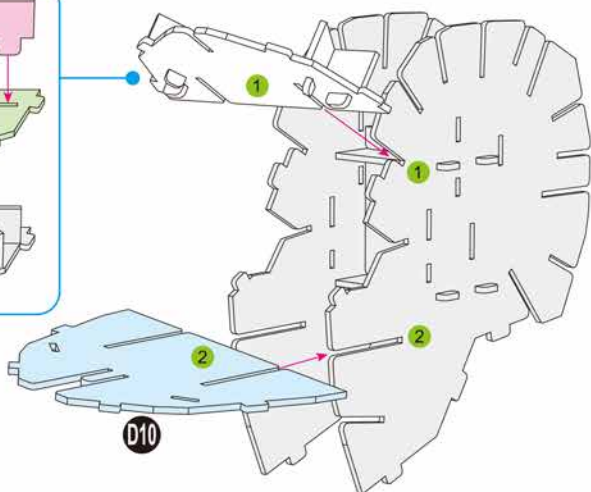

BLACK PANTHER

3D Puzzle Model Kit

MARVEL

BLACK PANTHER

x1 Sheet **B**

Contents: 8 3D Puzzle Sheets

1

2

There are no more pieces left on Sheet A.

3

4

5

There are no more pieces left on Sheet H.

There are no more pieces left on Sheet E.

There are no more pieces left on Sheet C.

There are no more pieces left on Sheet B.
 There are no more pieces left on Sheet D.
 There are no more pieces left on Sheet F.
 There are no more pieces left on Sheet G.