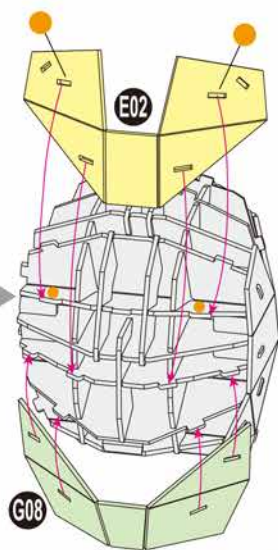

4D BUILD

Detailed
Models

Easy to
Assemble

Designed
for Display

6.3 in × 6.3 in × 9 in
16 cm × 16 cm × 23 cm

82 pcs

MARVEL STUDIOS
THE
INFINITY
SAGA

12+

BLACK PANTHER

3D Puzzle Model Kit

MARVEL

BLACK PANTHER

x1 Sheet **B**

Contents: 8 3D Puzzle Sheets

1

2

There are no more pieces left on Sheet A.

3

4

5

There are no more pieces left on Sheet H.

There are no more pieces left on Sheet E.

There are no more pieces left on Sheet C.

There are no more pieces left on Sheet B.
 There are no more pieces left on Sheet D.
 There are no more pieces left on Sheet F.
 There are no more pieces left on Sheet G.