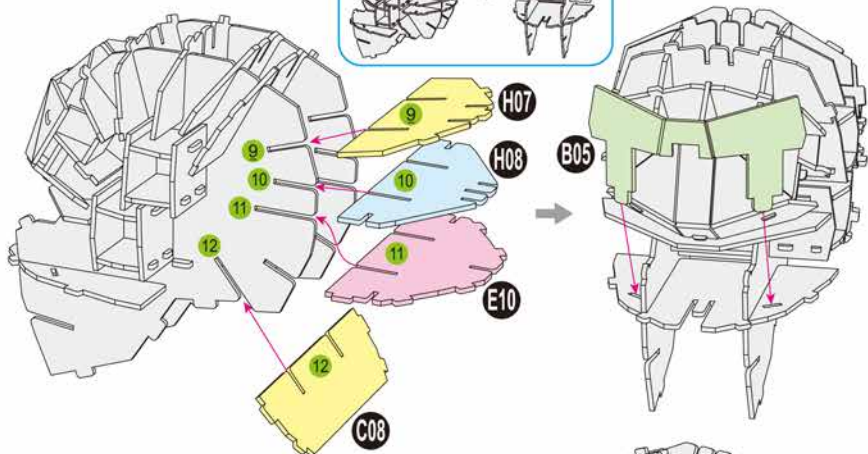

BLACK PANTHER

3D Puzzle Model Kit

MARVEL

BLACK PANTHER

x1 Sheet **B**

Contents: 8 3D Puzzle Sheets

1

2

There are no more pieces left on Sheet A.

3

4

5

There are no more pieces left on Sheet H.

There are no more pieces left on Sheet E.

There are no more pieces left on Sheet C.

There are no more pieces left on Sheet B.
 There are no more pieces left on Sheet D.
 There are no more pieces left on Sheet F.
 There are no more pieces left on Sheet G.