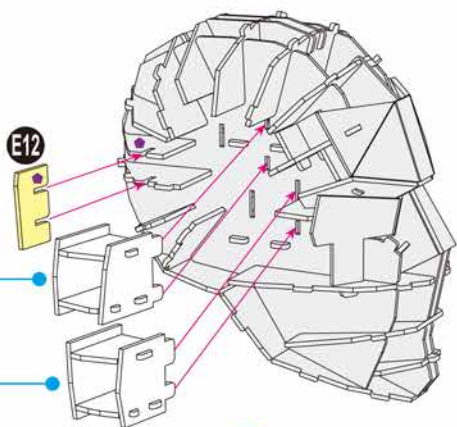

4D BUILD

Detailed
Models

Easy to
Assemble

Designed
for Display

6.3 in × 6.3 in × 9 in
16 cm × 16 cm × 23 cm

82 pcs

MARVEL STUDIOS
THE
INFINITY
SAGA

12+

BLACK PANTHER

3D Puzzle Model Kit

MARVEL

BLACK PANTHER

x1 Sheet **B**

Contents: 8 3D Puzzle Sheets

1

2

There are no more pieces left on Sheet A.

3

4

5

There are no more pieces left on Sheet H.

There are no more pieces left on Sheet E.

There are no more pieces left on Sheet C.

There are no more pieces left on Sheet B.
 There are no more pieces left on Sheet D.
 There are no more pieces left on Sheet F.
 There are no more pieces left on Sheet G.