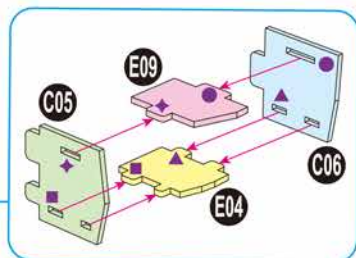

4D BUILD

Detailed
Models

Easy to
Assemble

Designed
for Display

6.3 in × 6.3 in × 9 in
16 cm × 16 cm × 23 cm

82 pcs

MARVEL STUDIOS
THE
INFINITY
SAGA

12+

BLACK PANTHER

3D Puzzle Model Kit

MARVEL

BLACK PANTHER

x1 Sheet **B**

Contents: 8 3D Puzzle Sheets

1

2

There are no more pieces left on Sheet A.

3

4

5

There are no more pieces left on Sheet H.

There are no more pieces left on Sheet E.

There are no more pieces left on Sheet C.

There are no more pieces left on Sheet B.
 There are no more pieces left on Sheet D.
 There are no more pieces left on Sheet F.
 There are no more pieces left on Sheet G.