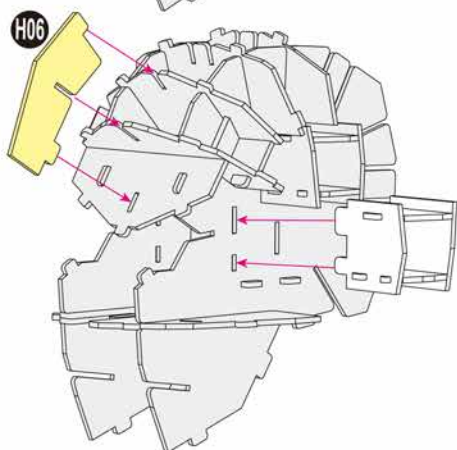

4D BUILD

Detailed
Models

Easy to
Assemble

Designed
for Display

6.3 in × 6.3 in × 9 in
16 cm × 16 cm × 23 cm

82 pcs

MARVEL STUDIOS
THE
INFINITY
SAGA

12+

BLACK PANTHER

3D Puzzle Model Kit

MARVEL

BLACK PANTHER

x1 Sheet **B**

Contents: 8 3D Puzzle Sheets

1

2

There are no more pieces left on Sheet A.

3

4

5

There are no more pieces left on Sheet H.

There are no more pieces left on Sheet E.

There are no more pieces left on Sheet C.

There are no more pieces left on Sheet B.
 There are no more pieces left on Sheet D.
 There are no more pieces left on Sheet F.
 There are no more pieces left on Sheet G.