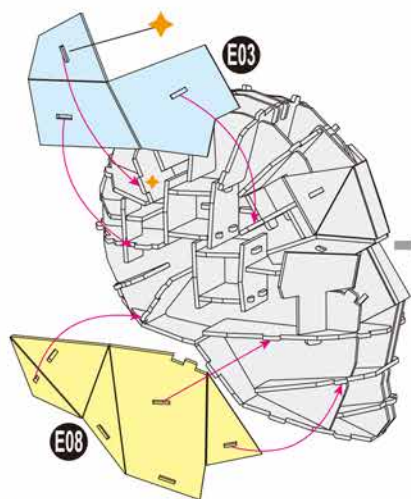

4D BUILD

Detailed
Models

Easy to
Assemble

Designed
for Display

6.3 in × 6.3 in × 9 in
16 cm × 16 cm × 23 cm

82 pcs

MARVEL STUDIOS
THE
INFINITY
SAGA

12+

BLACK PANTHER

3D Puzzle Model Kit

MARVEL

BLACK PANTHER

x1 Sheet **B**

Contents: 8 3D Puzzle Sheets

1

2

There are no more pieces left on Sheet A.

3

4

5

There are no more pieces left on Sheet H.

There are no more pieces left on Sheet E.

There are no more pieces left on Sheet C.

There are no more pieces left on Sheet B.
 There are no more pieces left on Sheet D.
 There are no more pieces left on Sheet F.
 There are no more pieces left on Sheet G.