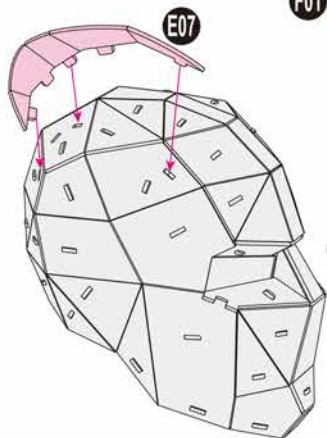

BLACK PANTHER

3D Puzzle Model Kit

MARVEL

BLACK PANTHER

x1 Sheet **B**

Contents: 8 3D Puzzle Sheets

1

2

There are no more pieces left on Sheet A.

3

4

5

There are no more pieces left on Sheet H.

There are no more pieces left on Sheet E.

There are no more pieces left on Sheet C.

There are no more pieces left on Sheet B.
 There are no more pieces left on Sheet D.
 There are no more pieces left on Sheet F.
 There are no more pieces left on Sheet G.