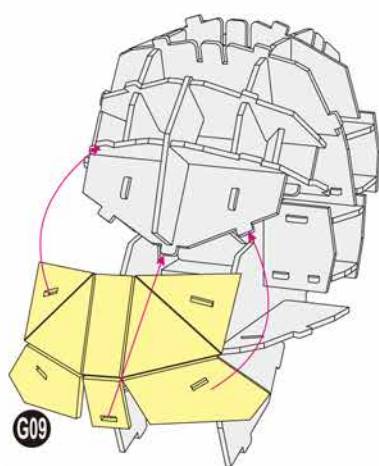

4D BUILD

Detailed
Models

Easy to
Assemble

Designed
for Display

6.3 in × 6.3 in × 9 in
16 cm × 16 cm × 23 cm

82 pcs

MARVEL STUDIOS
THE
INFINITY
SAGA

12+

BLACK PANTHER

3D Puzzle Model Kit

MARVEL

BLACK PANTHER

x1 Sheet **B**

Contents: 8 3D Puzzle Sheets

1

2

There are no more pieces left on Sheet A.

3

4

5

There are no more pieces left on Sheet H.

There are no more pieces left on Sheet E.

There are no more pieces left on Sheet C.

There are no more pieces left on Sheet B.
 There are no more pieces left on Sheet D.
 There are no more pieces left on Sheet F.
 There are no more pieces left on Sheet G.