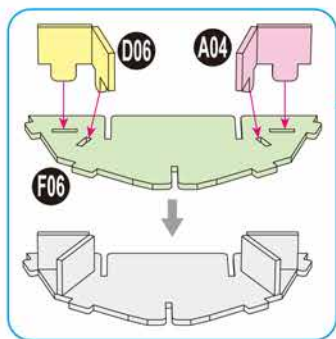

4D BUILD

Detailed
Models

Easy to
Assemble

Designed
for Display

6.3 in × 6.3 in × 9 in
16 cm × 16 cm × 23 cm

82 pcs

MARVEL STUDIOS
THE
INFINITY
SAGA

12+

BLACK PANTHER

3D Puzzle Model Kit

MARVEL

BLACK PANTHER

x1 Sheet **B**

Contents: 8 3D Puzzle Sheets

1

2

There are no more pieces left on Sheet A.

3

4

5

There are no more pieces left on Sheet H.

There are no more pieces left on Sheet E.

There are no more pieces left on Sheet C.

There are no more pieces left on Sheet B.
 There are no more pieces left on Sheet D.
 There are no more pieces left on Sheet F.
 There are no more pieces left on Sheet G.