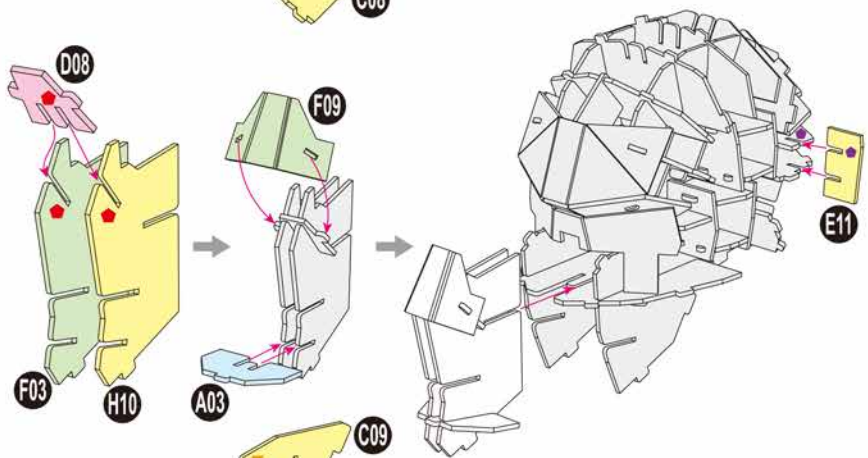

4D BUILD

Detailed
Models

Easy to
Assemble

Designed
for Display

6.3 in × 6.3 in × 9 in
16 cm × 16 cm × 23 cm

82 pcs

MARVEL STUDIOS
THE
INFINITY
SAGA

12+

BLACK PANTHER

3D Puzzle Model Kit

MARVEL

BLACK PANTHER

x1 Sheet **B**

Contents: 8 3D Puzzle Sheets

1

2

There are no more pieces left on Sheet A.

3

4

5

There are no more pieces left on Sheet H.

There are no more pieces left on Sheet E.

There are no more pieces left on Sheet C.

There are no more pieces left on Sheet B.
 There are no more pieces left on Sheet D.
 There are no more pieces left on Sheet F.
 There are no more pieces left on Sheet G.