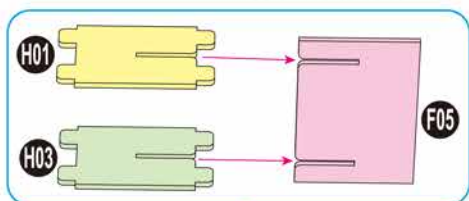

4D BUILD

Detailed
Models

Easy to
Assemble

Designed
for Display

6.3 in × 6.3 in × 9 in
16 cm × 16 cm × 23 cm

82 pcs

MARVEL STUDIOS
THE
INFINITY
SAGA

12+

BLACK PANTHER

3D Puzzle Model Kit

MARVEL

BLACK PANTHER

x1 Sheet **B**

Contents: 8 3D Puzzle Sheets

1

2

There are no more pieces left on Sheet A.

3

4

5

There are no more pieces left on Sheet H.

There are no more pieces left on Sheet E.

There are no more pieces left on Sheet C.

There are no more pieces left on Sheet B.
 There are no more pieces left on Sheet D.
 There are no more pieces left on Sheet F.
 There are no more pieces left on Sheet G.