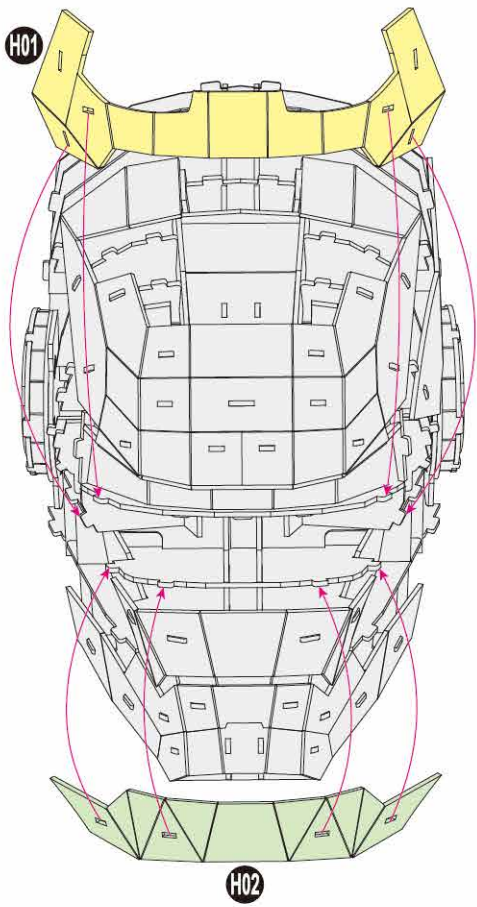

10

There are no more pieces left on Sheet H.