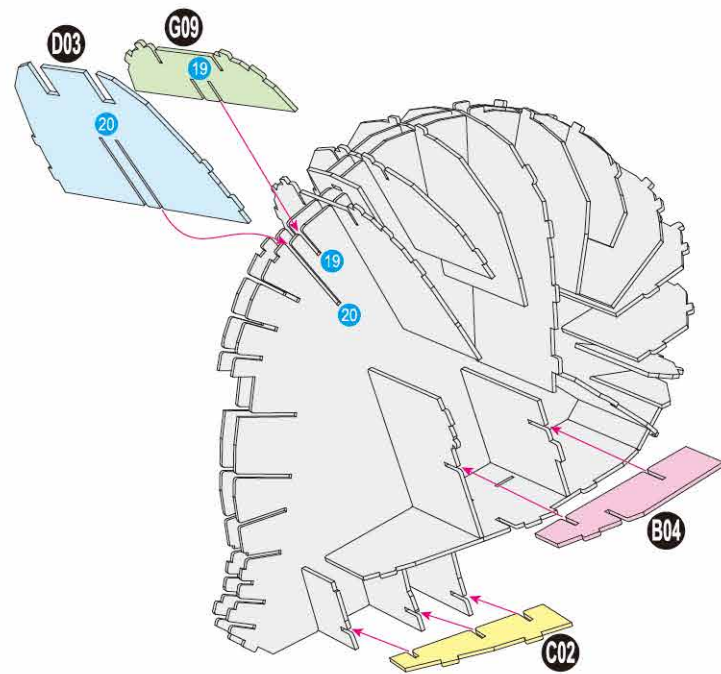

40

BUILD

MARVEL STUDIOS
THE INFINITY
SAGA

Detailed
Models

Easy to
Assemble

Designed
for Display

9.7 in × 7.5 in × 11.8 in
24.6 cm × 19 cm × 30 cm

96 pcs

IRON MAN
3D Puzzle Model Kit

MARVEL

12+

IRON MAN

Contents:
10 3D Puzzle Sheets

x1 Sheet **K**

2

3

4

5

There are no more pieces left on Sheet B.

There are no more pieces left on Sheet A.

7

8

There are no more pieces left on Sheet C.

There are no more pieces left on Sheet G.