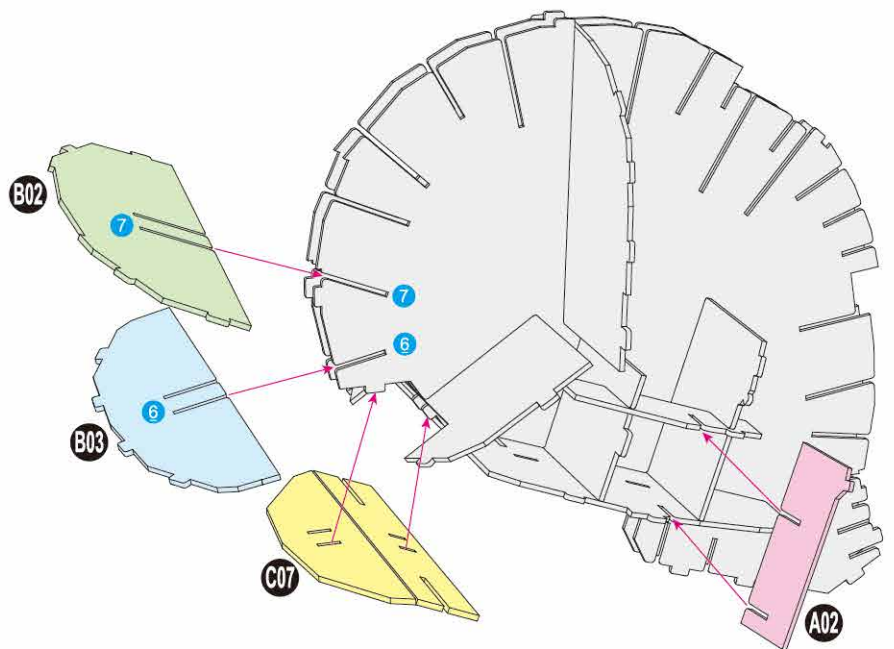

40

BUILD

MARVEL STUDIOS
THE INFINITY
SAGA

Detailed
Models

Easy to
Assemble

Designed
for Display

9.7 in × 7.5 in × 11.8 in
24.6 cm × 19 cm × 30 cm

96 pcs

IRON MAN
3D Puzzle Model Kit

MARVEL

12+

IRON MAN

Contents:
10 3D Puzzle Sheets

x1 Sheet **K**

2

3

4

5

There are no more pieces left on Sheet B.

There are no more pieces left on Sheet A.

7

8

There are no more pieces left on Sheet C.

There are no more pieces left on Sheet G.