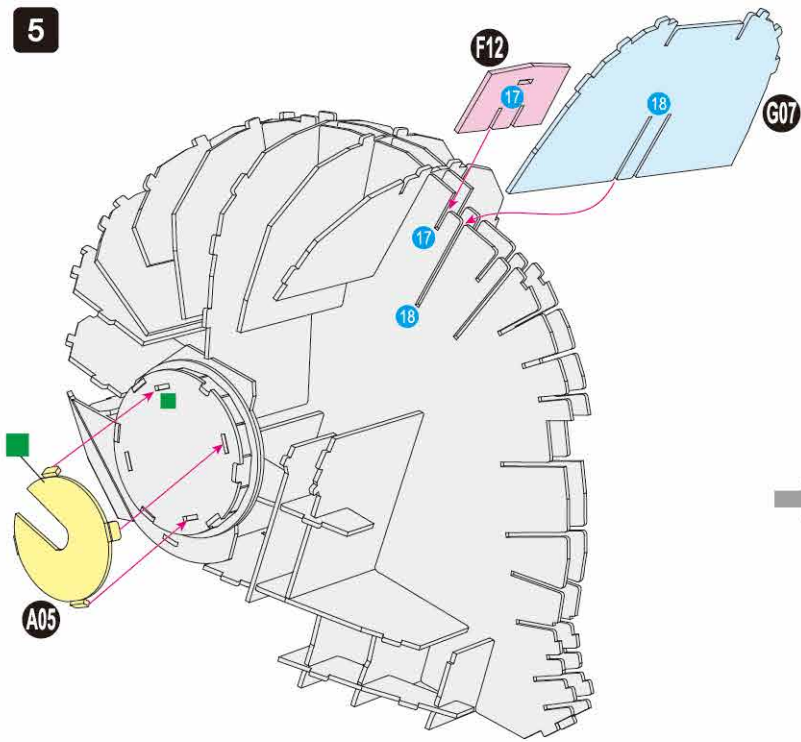

40

BUILD

MARVEL STUDIOS
THE INFINITY
SAGA

Detailed
Models

Easy to
Assemble

Designed
for Display

9.7 in × 7.5 in × 11.8 in
24.6 cm × 19 cm × 30 cm

96 pcs

IRON MAN
3D Puzzle Model Kit

MARVEL

12+

IRON MAN

Contents:
10 3D Puzzle Sheets

x1 Sheet **K**

2

3

4

5

There are no more pieces left on Sheet B.

There are no more pieces left on Sheet A.

7

8

There are no more pieces left on Sheet C.

There are no more pieces left on Sheet G.