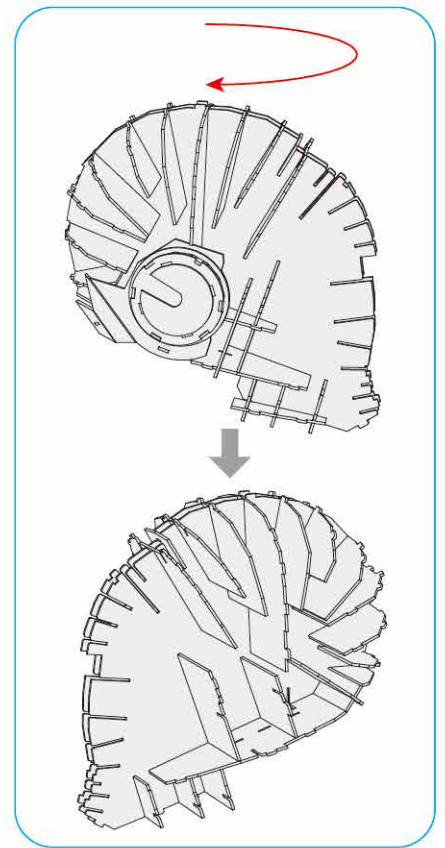

40

BUILD

MARVEL STUDIOS
THE INFINITY
SAGA

Detailed
Models

Easy to
Assemble

Designed
for Display

9.7 in × 7.5 in × 11.8 in
24.6 cm × 19 cm × 30 cm

96 pcs

IRON MAN
3D Puzzle Model Kit

MARVEL

12+

IRON MAN

Contents:
10 3D Puzzle Sheets

x1 Sheet **K**

2

3

4

5

There are no more pieces left on Sheet B.

There are no more pieces left on Sheet A.

7

8

There are no more pieces left on Sheet C.

There are no more pieces left on Sheet G.