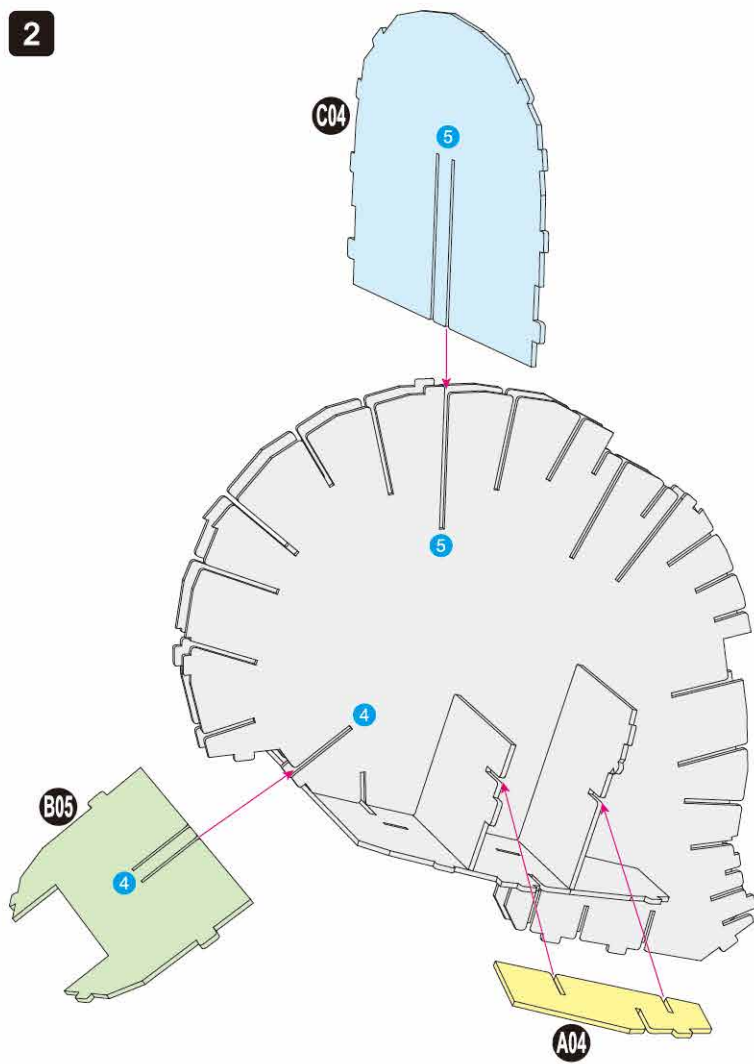

40

BUILD

MARVEL STUDIOS
THE INFINITY
SAGA

Detailed
Models

Easy to
Assemble

Designed
for Display

9.7 in × 7.5 in × 11.8 in
24.6 cm × 19 cm × 30 cm

96 pcs

IRON MAN
3D Puzzle Model Kit

MARVEL

12+

IRON MAN

Contents:
10 3D Puzzle Sheets

x1 Sheet **K**

2

3

4

5

There are no more pieces left on Sheet B.

There are no more pieces left on Sheet A.

7

8

There are no more pieces left on Sheet C.

There are no more pieces left on Sheet G.