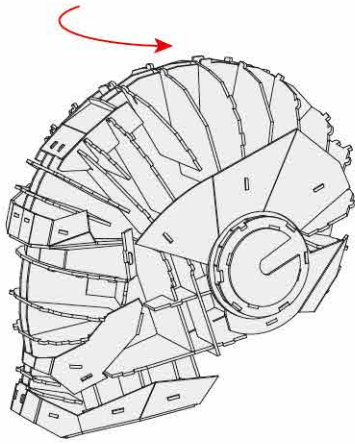

There are no more pieces left on Sheet G.