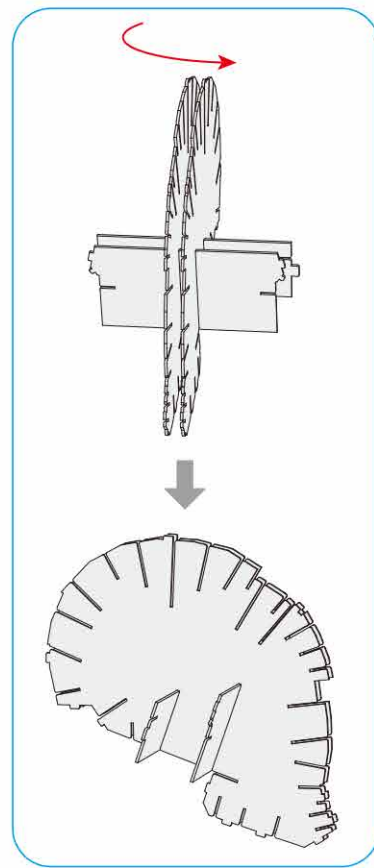

40

BUILD

MARVEL STUDIOS
THE INFINITY
SAGA

Detailed
Models

Easy to
Assemble

Designed
for Display

9.7 in × 7.5 in × 11.8 in
24.6 cm × 19 cm × 30 cm

96 pcs

IRON MAN
3D Puzzle Model Kit

MARVEL

12+

IRON MAN

Contents:
10 3D Puzzle Sheets

x1 Sheet **K**

2

3

4

5

There are no more pieces left on Sheet B.

There are no more pieces left on Sheet A.

7

8

There are no more pieces left on Sheet C.

There are no more pieces left on Sheet G.