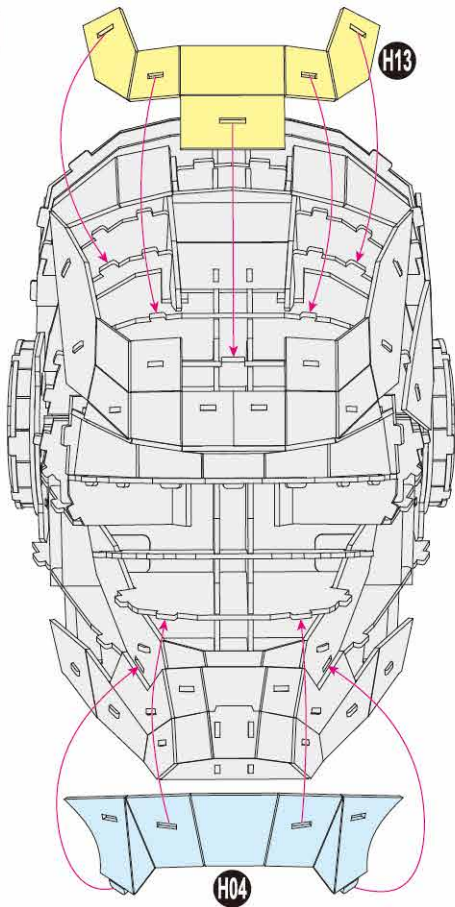

10

There are no more pieces left on Sheet H.