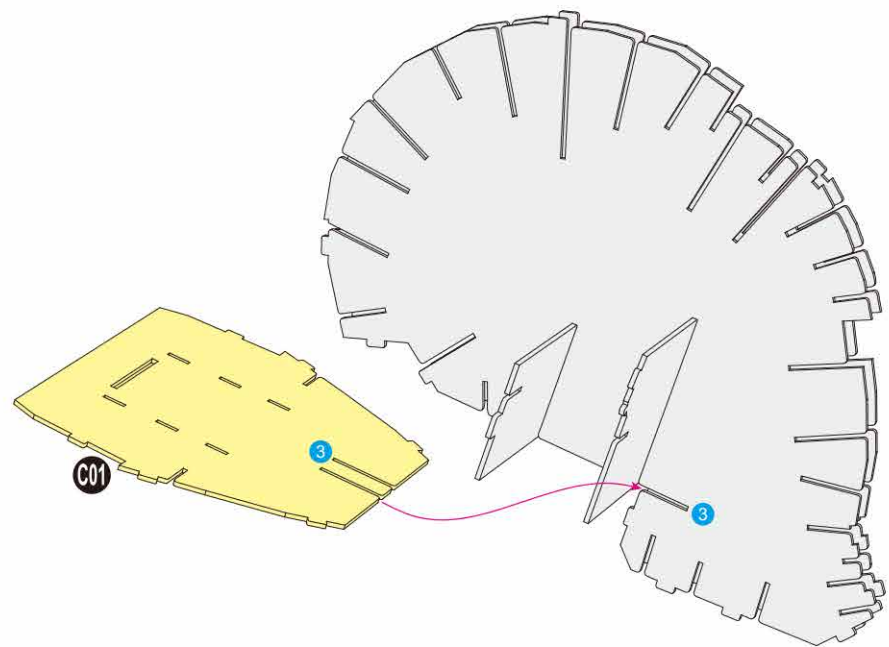

40

BUILD

MARVEL STUDIOS
THE INFINITY
SAGA

Detailed
Models

Easy to
Assemble

Designed
for Display

9.7 in × 7.5 in × 11.8 in
24.6 cm × 19 cm × 30 cm

96 pcs

IRON MAN
3D Puzzle Model Kit

MARVEL

12+

IRON MAN

Contents:
10 3D Puzzle Sheets

x1 Sheet **K**

2

3

4

5

There are no more pieces left on Sheet B.

There are no more pieces left on Sheet A.

7

8

There are no more pieces left on Sheet C.

There are no more pieces left on Sheet G.