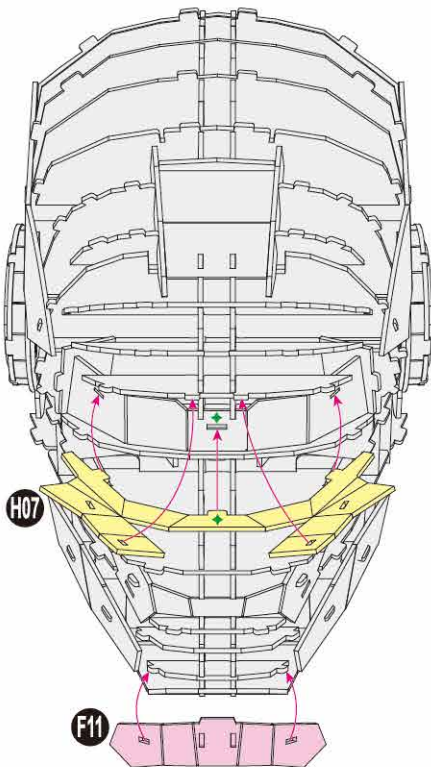

40

BUILD

MARVEL STUDIOS
THE INFINITY
SAGA

Detailed
Models

Easy to
Assemble

Designed
for Display

9.7 in × 7.5 in × 11.8 in
24.6 cm × 19 cm × 30 cm

96 pcs

4

5

There are no more pieces left on Sheet B.

There are no more pieces left on Sheet A.

7

8

There are no more pieces left on Sheet C.

There are no more pieces left on Sheet G.