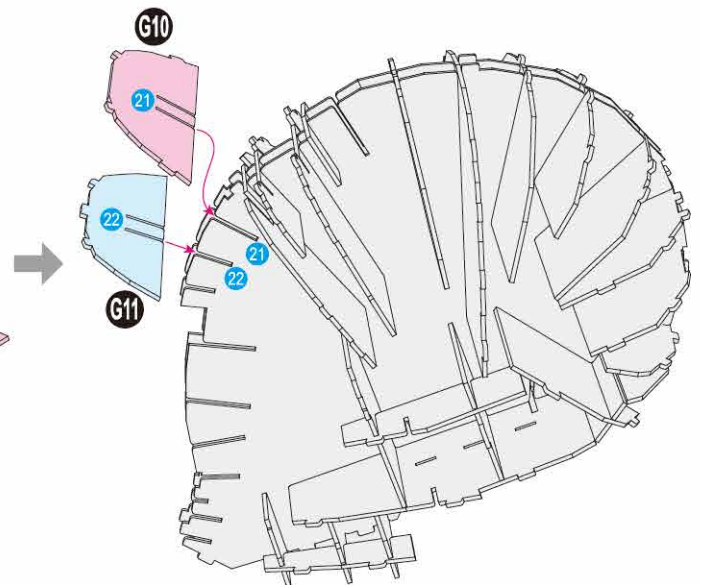

40

BUILD

MARVEL STUDIOS
THE INFINITY
SAGA

Detailed
Models

Easy to
Assemble

Designed
for Display

9.7 in × 7.5 in × 11.8 in
24.6 cm × 19 cm × 30 cm

96 pcs

IRON MAN
3D Puzzle Model Kit

MARVEL

12+

IRON MAN

Contents:
10 3D Puzzle Sheets

x1 Sheet **K**

2

3

4

5

There are no more pieces left on Sheet B.

There are no more pieces left on Sheet A.

7

8

There are no more pieces left on Sheet C.

There are no more pieces left on Sheet G.