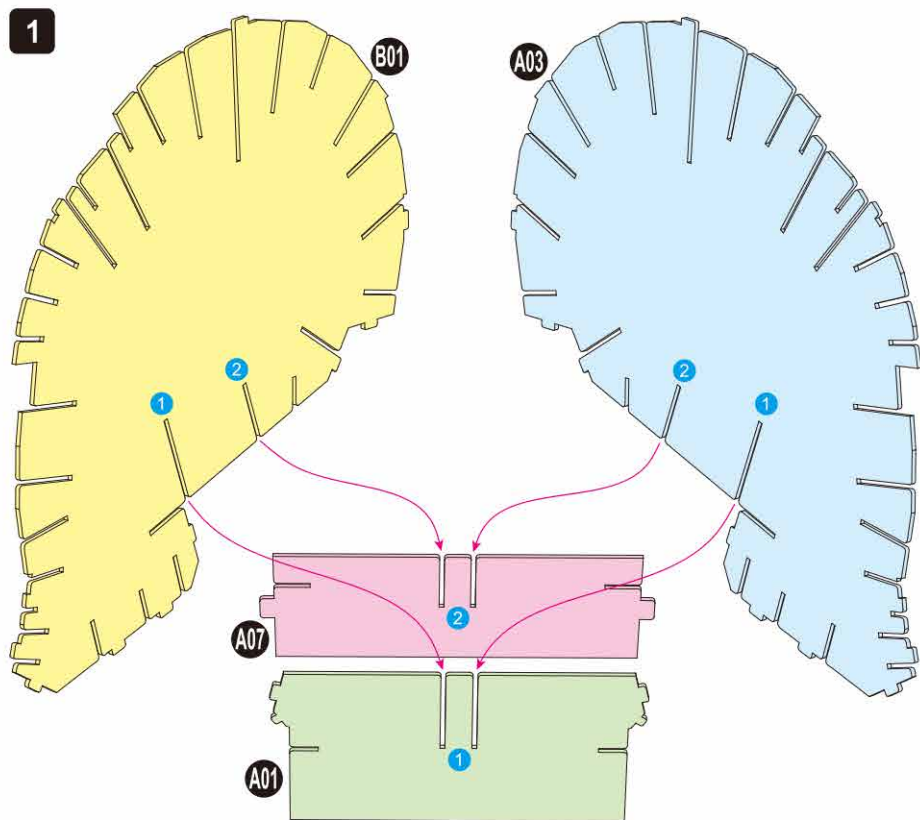

40

BUILD

MARVEL STUDIOS
THE INFINITY
SAGA

Detailed
Models

Easy to
Assemble

Designed
for Display

9.7 in × 7.5 in × 11.8 in
24.6 cm × 19 cm × 30 cm

96 pcs

IRON MAN
3D Puzzle Model Kit

MARVEL

12+

IRON MAN

Contents:
10 3D Puzzle Sheets

x1 Sheet **K**

2

3

4

5

There are no more pieces left on Sheet B.

There are no more pieces left on Sheet A.

7

8

There are no more pieces left on Sheet C.

There are no more pieces left on Sheet G.