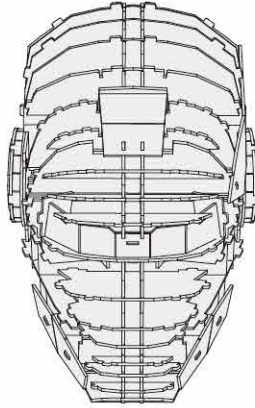

40

BUILD

MARVEL STUDIOS
THE INFINITY
SAGA

Detailed
Models

Easy to
Assemble

Designed
for Display

9.7 in × 7.5 in × 11.8 in
24.6 cm × 19 cm × 30 cm

96 pcs

IRON MAN
3D Puzzle Model Kit

MARVEL

12+

IRON MAN

Contents:
10 3D Puzzle Sheets

x1 Sheet **K**

2

3

4

5

There are no more pieces left on Sheet B.

There are no more pieces left on Sheet A.

7

8

There are no more pieces left on Sheet C.

There are no more pieces left on Sheet G.