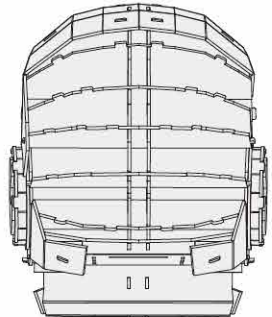

10

There are no more pieces left on Sheet H.