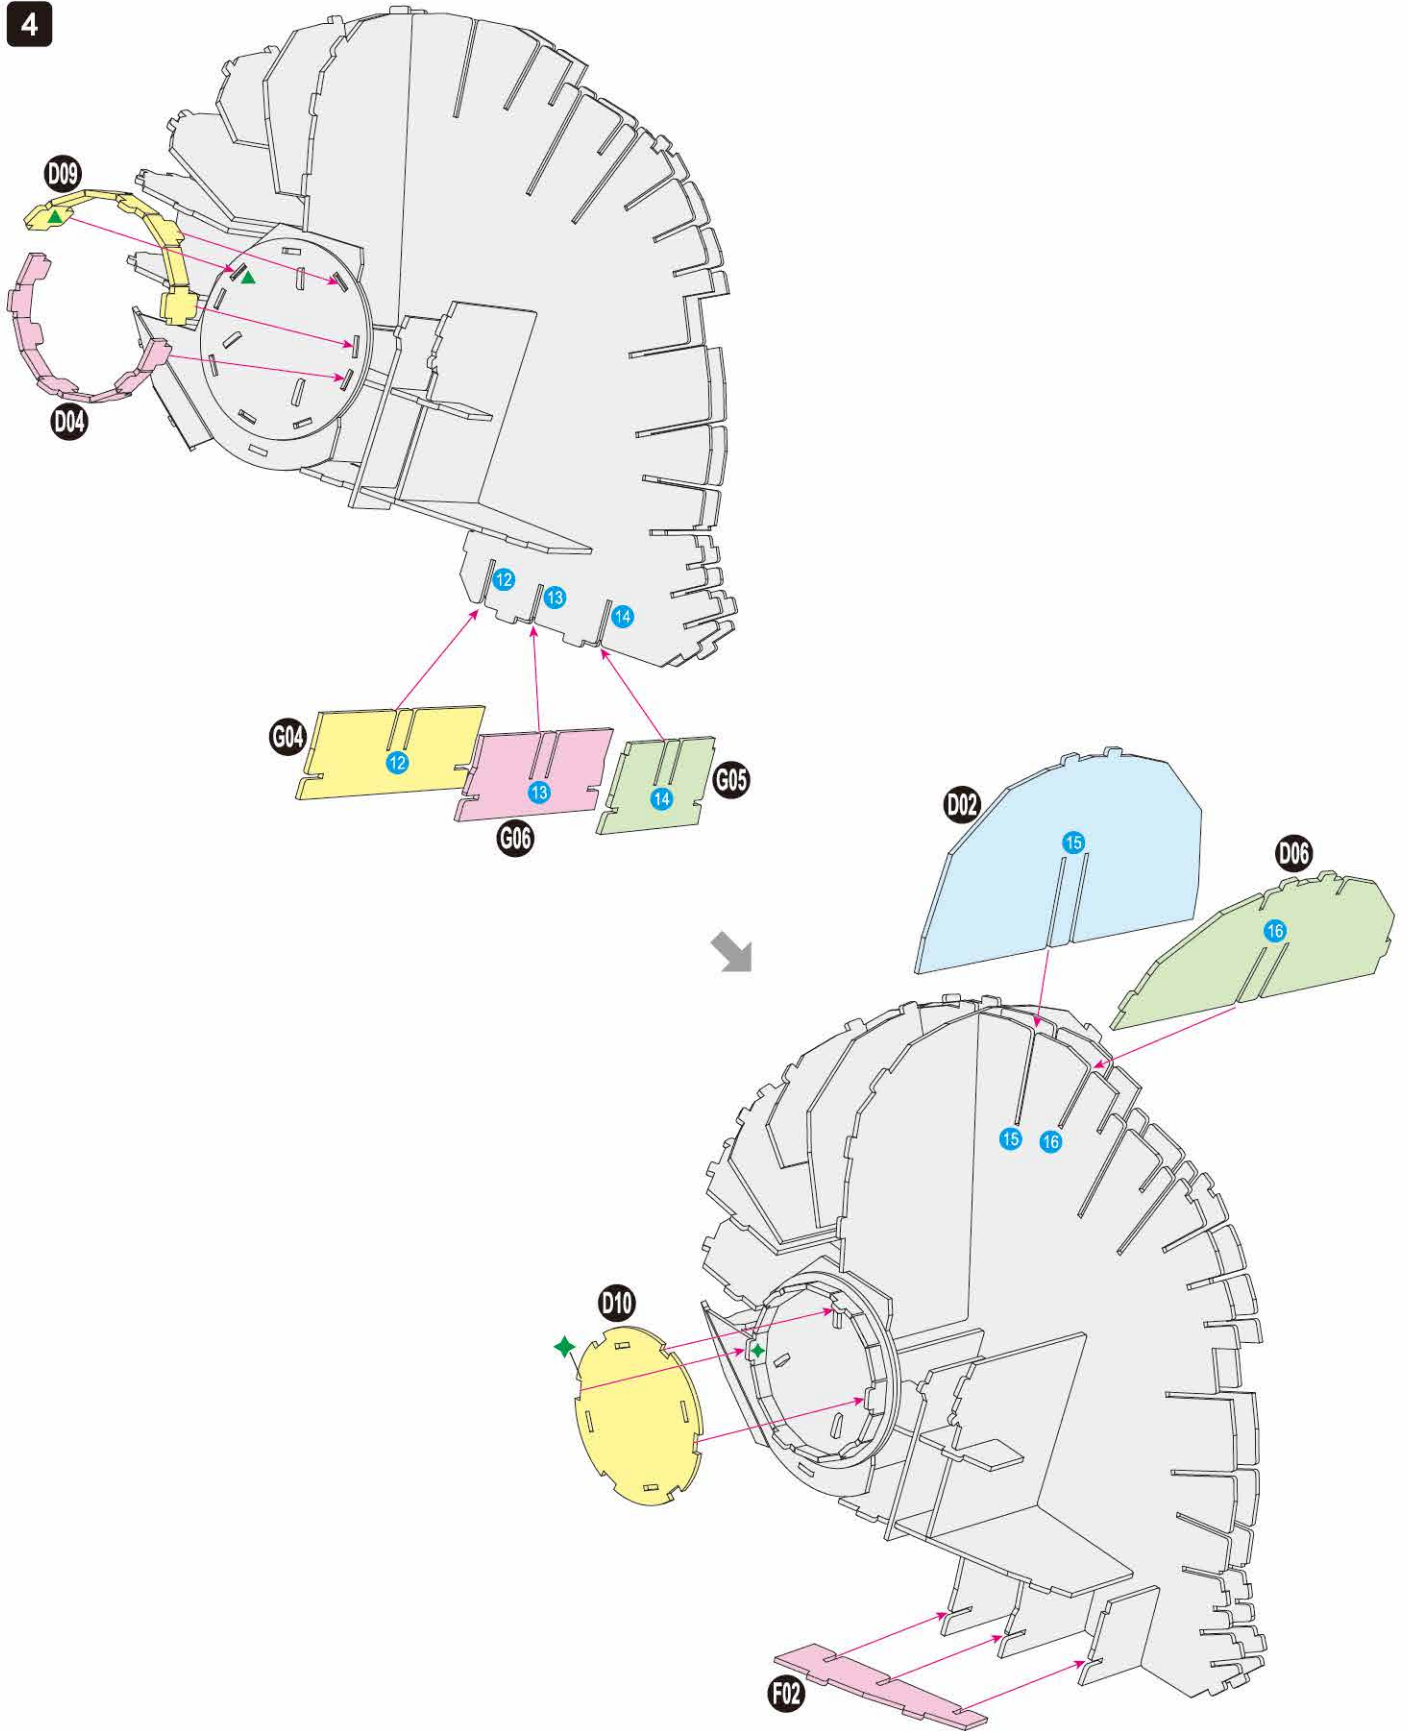

40

BUILD

MARVEL STUDIOS
THE INFINITY
SAGA

Detailed
Models

Easy to
Assemble

Designed
for Display

9.7 in × 7.5 in × 11.8 in
24.6 cm × 19 cm × 30 cm

96 pcs

IRON MAN
3D Puzzle Model Kit

MARVEL

12+

IRON MAN

Contents:
10 3D Puzzle Sheets

x1 Sheet **K**

2

3

4

5

There are no more pieces left on Sheet B.

There are no more pieces left on Sheet A.

7

8

There are no more pieces left on Sheet C.

There are no more pieces left on Sheet G.