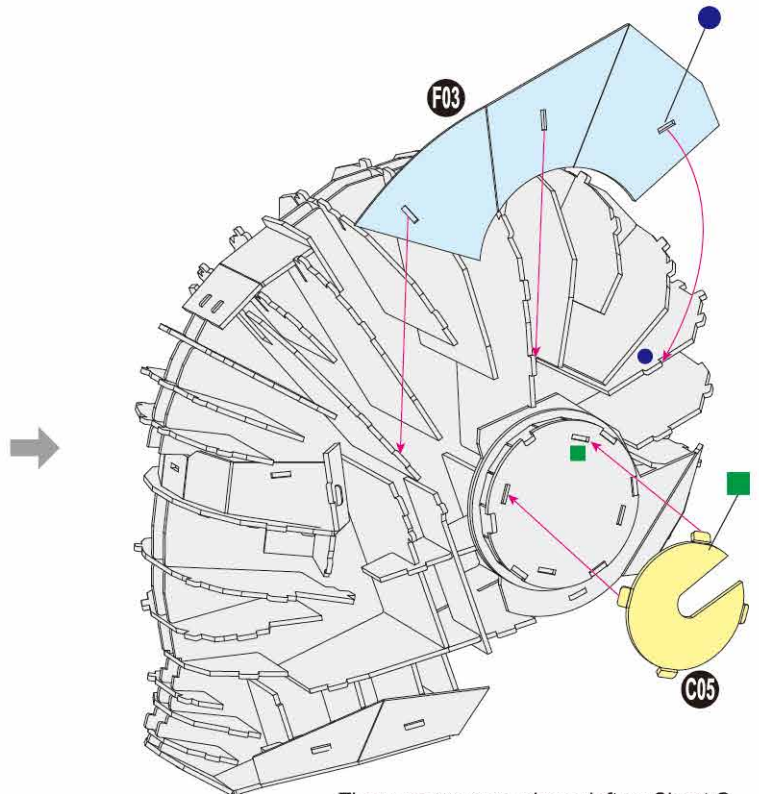

40

BUILD

MARVEL STUDIOS
THE INFINITY
SAGA

Detailed
Models

Easy to
Assemble

Designed
for Display

9.7 in × 7.5 in × 11.8 in
24.6 cm × 19 cm × 30 cm

96 pcs

4

5

There are no more pieces left on Sheet B.

There are no more pieces left on Sheet A.

7

8

There are no more pieces left on Sheet C.

There are no more pieces left on Sheet G.

10

There are no more pieces left on Sheet H.

11

There are no more pieces left on Sheet D.

12

There are no more pieces left on Sheet F.

There are no more pieces left on Sheet E.

13