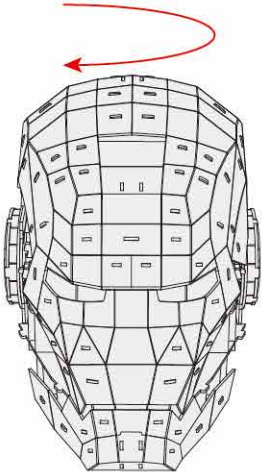

10

There are no more pieces left on Sheet H.