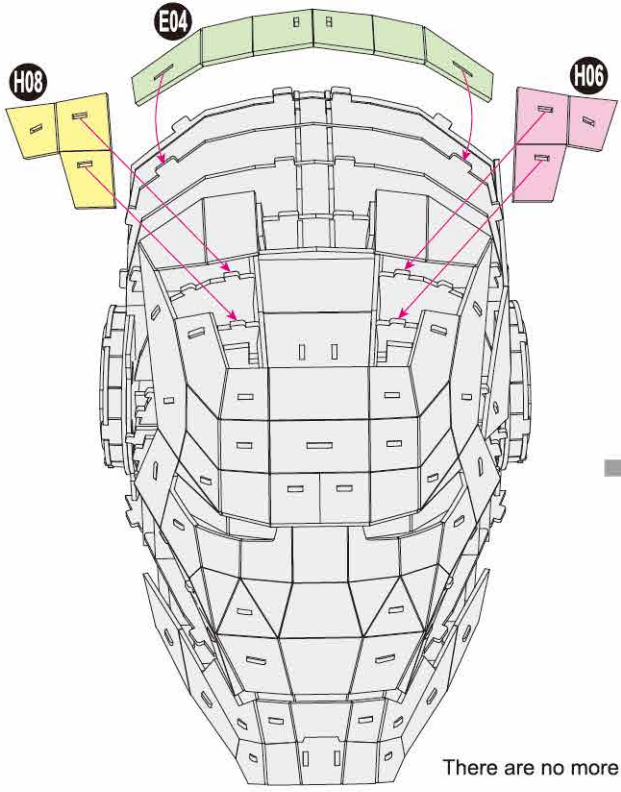

40

BUILD

MARVEL STUDIOS
THE INFINITY
SAGA

Detailed
Models

Easy to
Assemble

Designed
for Display

9.7 in × 7.5 in × 11.8 in
24.6 cm × 19 cm × 30 cm

96 pcs

4

5

There are no more pieces left on Sheet B.

There are no more pieces left on Sheet A.

7

8

There are no more pieces left on Sheet C.

There are no more pieces left on Sheet G.

10

There are no more pieces left on Sheet H.

11

There are no more pieces left on Sheet D.

12

There are no more pieces left on Sheet F.

There are no more pieces left on Sheet E.

13