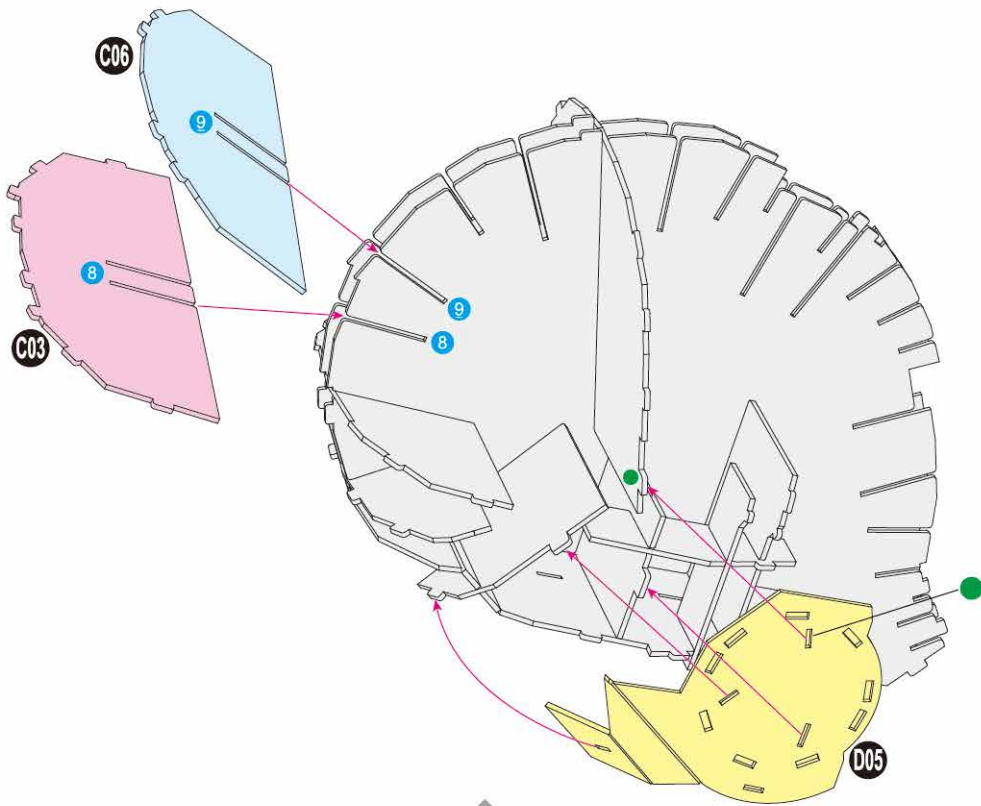

40

BUILD

MARVEL STUDIOS
THE INFINITY
SAGA

Detailed
Models

Easy to
Assemble

Designed
for Display

9.7 in × 7.5 in × 11.8 in
24.6 cm × 19 cm × 30 cm

96 pcs

IRON MAN
3D Puzzle Model Kit

MARVEL

12+

IRON MAN

Contents:
10 3D Puzzle Sheets

x1 Sheet **K**

2

3

4

5

There are no more pieces left on Sheet B.

There are no more pieces left on Sheet A.

7

8

There are no more pieces left on Sheet C.

There are no more pieces left on Sheet G.