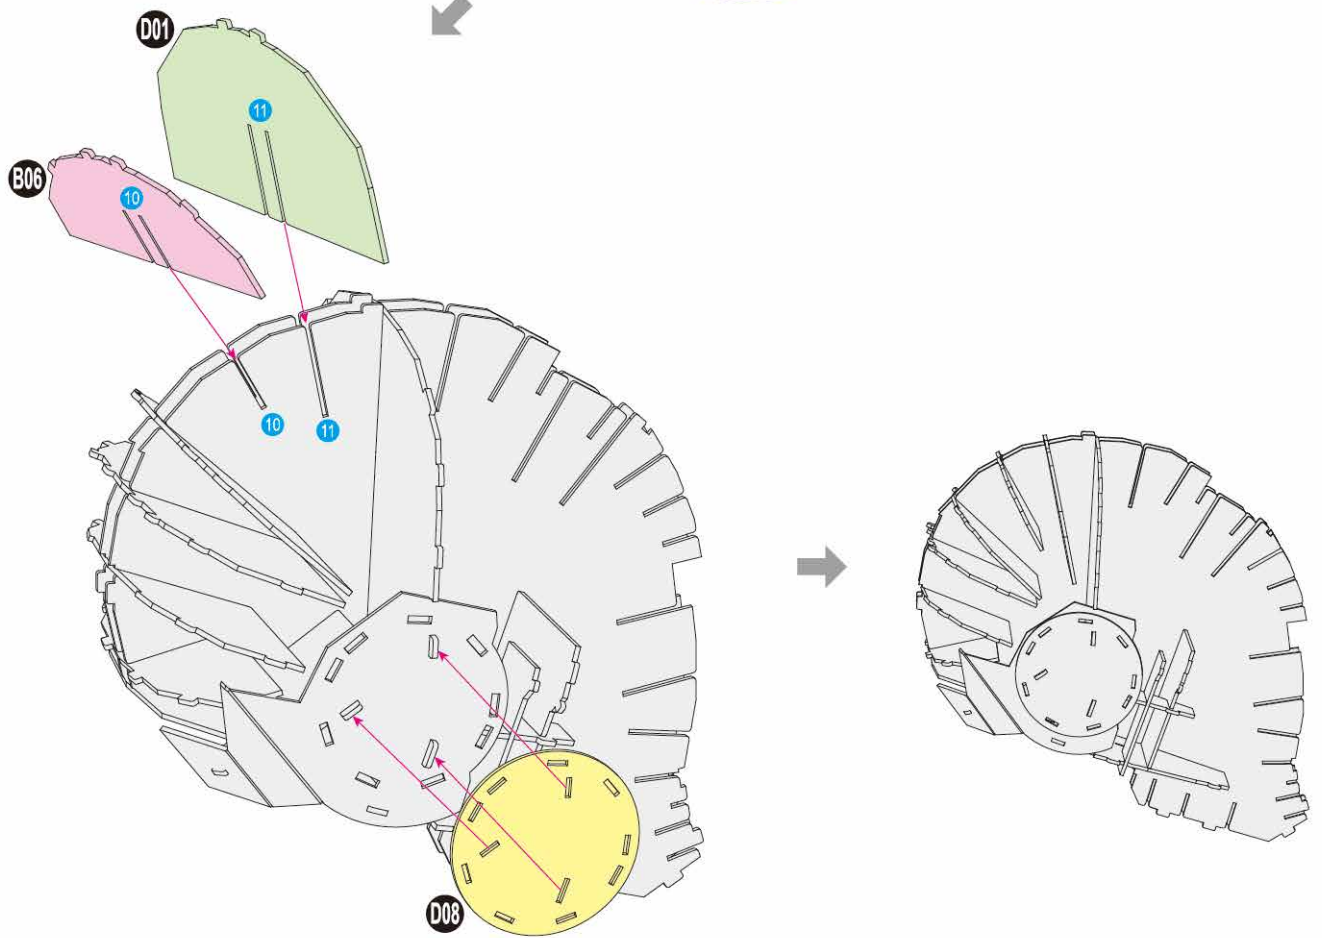

40

BUILD

MARVEL STUDIOS
THE INFINITY
SAGA

Detailed
Models

Easy to
Assemble

Designed
for Display

9.7 in × 7.5 in × 11.8 in
24.6 cm × 19 cm × 30 cm

96 pcs

IRON MAN
3D Puzzle Model Kit

MARVEL

12+

IRON MAN

Contents:
10 3D Puzzle Sheets

x1 Sheet **K**

2

3

4

5

There are no more pieces left on Sheet B.

There are no more pieces left on Sheet A.

7

8

There are no more pieces left on Sheet C.

There are no more pieces left on Sheet G.