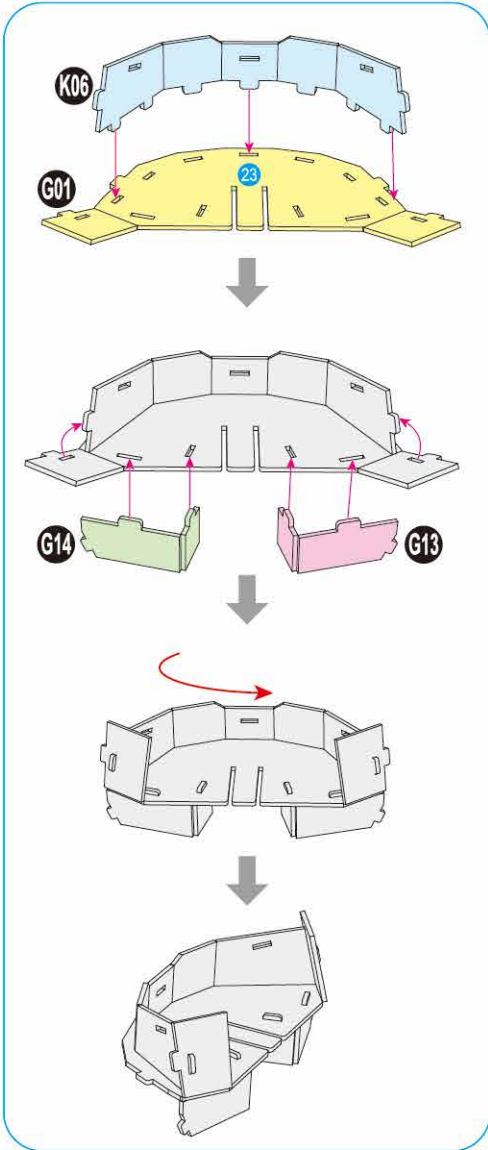

40

BUILD

MARVEL STUDIOS
THE INFINITY
SAGA

Detailed
Models

Easy to
Assemble

Designed
for Display

9.7 in × 7.5 in × 11.8 in
24.6 cm × 19 cm × 30 cm

96 pcs

IRON MAN
3D Puzzle Model Kit

MARVEL

12+

IRON MAN

Contents:
10 3D Puzzle Sheets

x1 Sheet **K**

2

3

4

5

There are no more pieces left on Sheet B.

There are no more pieces left on Sheet A.

7

8

There are no more pieces left on Sheet C.

There are no more pieces left on Sheet G.