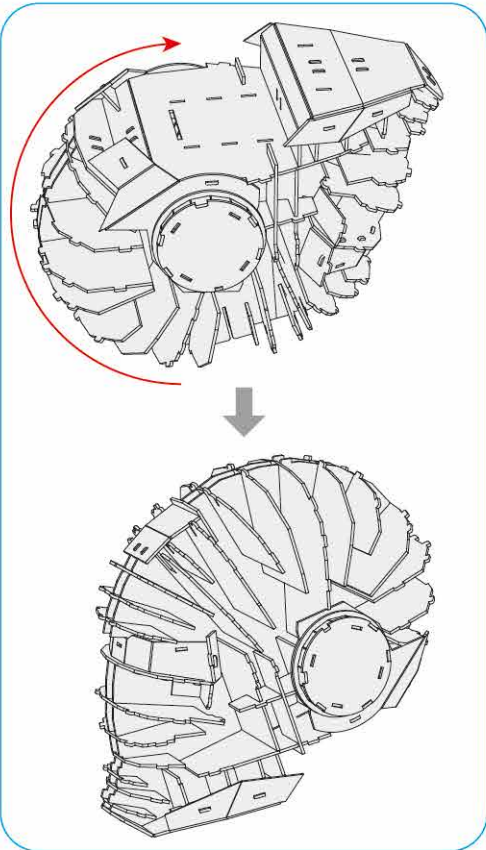

40

BUILD

MARVEL STUDIOS
THE INFINITY
SAGA

Detailed
Models

Easy to
Assemble

Designed
for Display

9.7 in × 7.5 in × 11.8 in
24.6 cm × 19 cm × 30 cm

96 pcs

4

5

There are no more pieces left on Sheet B.

There are no more pieces left on Sheet A.

7

8

There are no more pieces left on Sheet C.

There are no more pieces left on Sheet G.