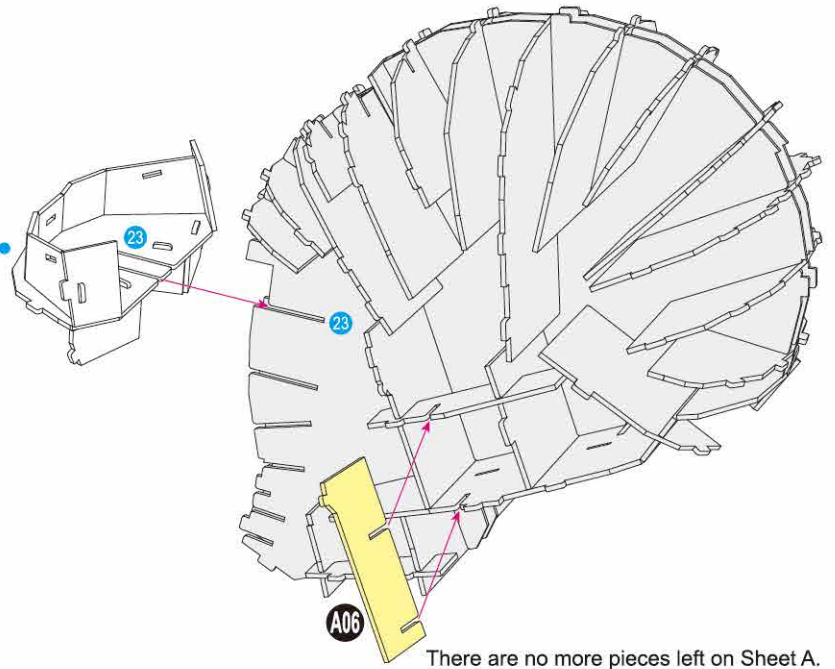

40

BUILD

MARVEL STUDIOS
THE INFINITY
SAGA

Detailed
Models

Easy to
Assemble

Designed
for Display

9.7 in × 7.5 in × 11.8 in
24.6 cm × 19 cm × 30 cm

96 pcs

IRON MAN
3D Puzzle Model Kit

MARVEL

12+

IRON MAN

Contents:
10 3D Puzzle Sheets

x1 Sheet **K**

2

3

4

5

There are no more pieces left on Sheet B.

There are no more pieces left on Sheet A.

7

8

There are no more pieces left on Sheet C.

There are no more pieces left on Sheet G.