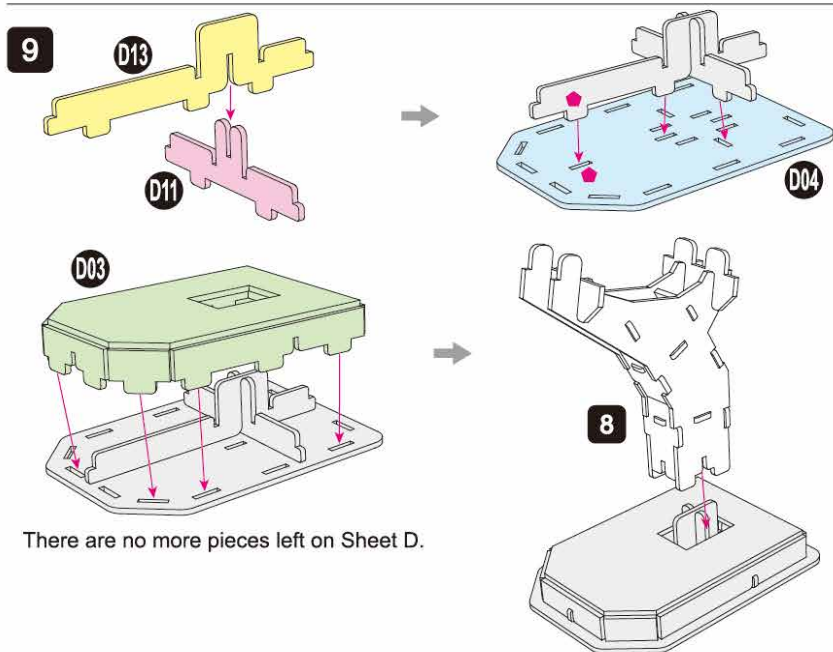

**4D**  
BUILD

**Detailed  
Models**

**Easy to  
Assemble**

**Designed  
for Display**

9 in × 8.2 in × 5.8 in

23 cm × 20.9 cm × 14.7 cm

**68 pcs**

MARVEL STUDIOS

# QUINJET

x1 Sheet **D**

2

3

There are no more pieces left on Sheet A.

**4****5**

There are no more pieces left on Sheet B.

There are no more pieces left on Sheet C.