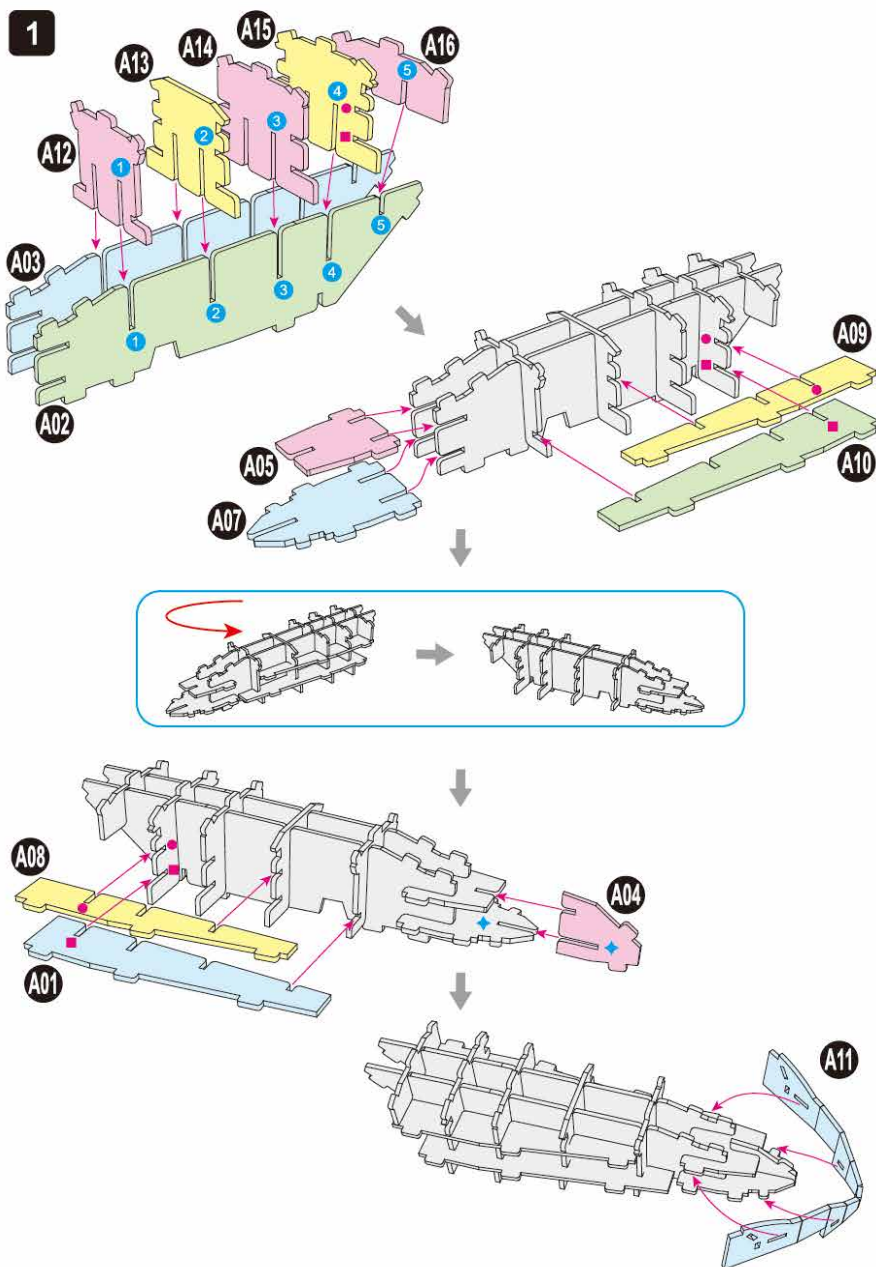

**4D**  
BUILD

**Detailed  
Models**

**Easy to  
Assemble**

**Designed  
for Display**

9 in × 8.2 in × 5.8 in

23 cm × 20.9 cm × 14.7 cm

**68 pcs**

MARVEL STUDIOS

THE  
INFINITY  
SAGA

12+

**QUINJET**  
3D Puzzle Model Kit

**MARVEL**

# QUINJET

x1 Sheet **D**

2

3

There are no more pieces left on Sheet A.

**4****5**

There are no more pieces left on Sheet B.

There are no more pieces left on Sheet C.