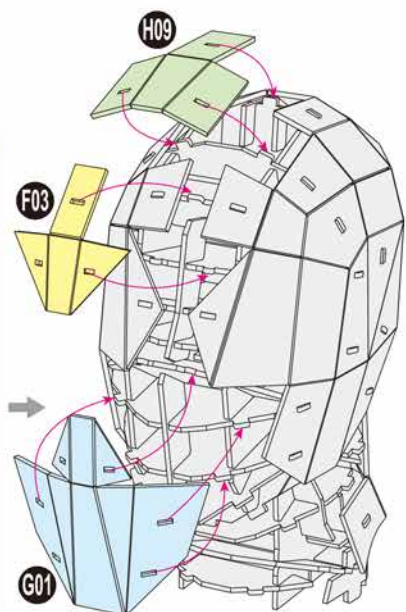

There are no more pieces left on Sheet G.