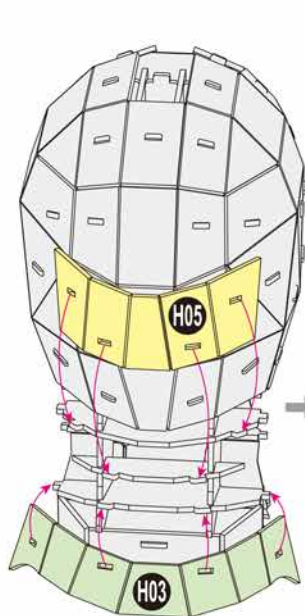

There are no more pieces left on Sheet G.