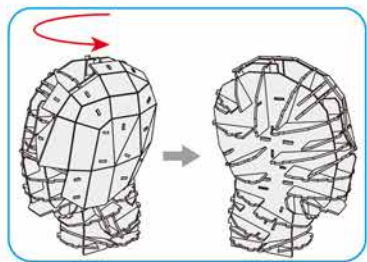

4D
BUILD

**Detailed
Models**

**Easy to
Assemble**

**Designed
for Display**

6.3 in × 6.3 in × 8.7 in
16 cm × 16 cm × 22.2 cm

82 pcs

12+

SPIDER-MAN
3D Puzzle Model Kit

MARVEL

SPIDER-MAN

x1 Sheet **B**

Contents: 8 3D Puzzle Sheets

1

2

3

4