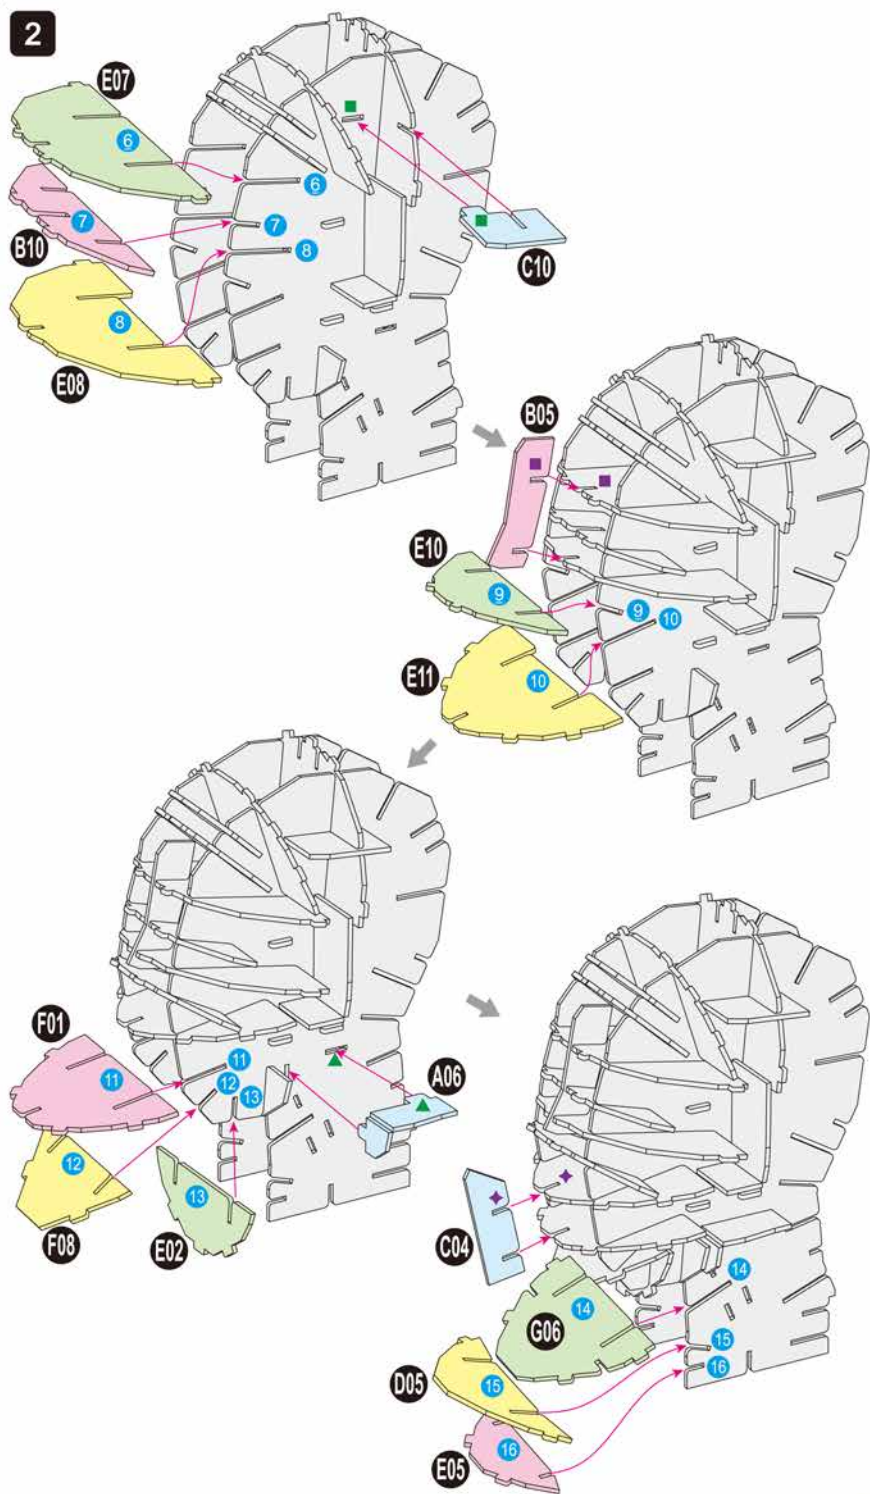

4D
BUILD

**Detailed
Models**

**Easy to
Assemble**

**Designed
for Display**

6.3 in × 6.3 in × 8.7 in
16 cm × 16 cm × 22.2 cm

82 pcs

12+

SPIDER-MAN
3D Puzzle Model Kit

MARVEL

SPIDER-MAN

x1 Sheet **B**

Contents: 8 3D Puzzle Sheets

1

2

3

4

There are no more pieces left on Sheet D.

There are no more pieces left on Sheet C.

5

There are no more pieces left on Sheet E.

There are no more pieces left on Sheet G.

6

There are no more pieces left on Sheet F.

There are no more pieces left on Sheet H.

There are no more pieces left on Sheet B.

There are no more pieces left on Sheet A.

TM & © 2023 SPIN MASTER LTD. ALL RIGHTS RESERVED.
SPIN MASTER LTD., 225 KING STREET WEST,
TORONTO ON M5V 3M2 CANADA • SPIN MASTER INC., PMB #10053,
300 INTERNATIONAL DRIVE, SUITE 100, WILLIAMSVILLE, NY 14221
SPIN MASTER INTERNATIONAL B.V., KINGSFORDWEG 151,