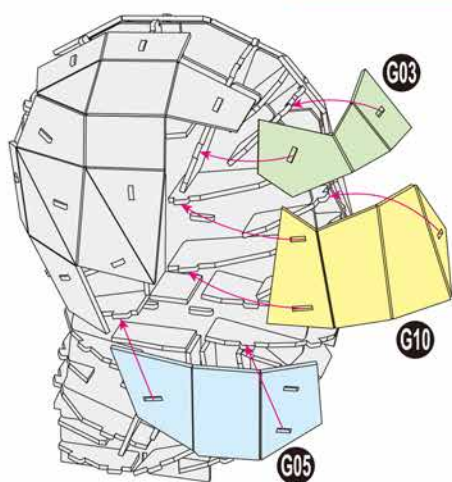

5

There are no more pieces left on Sheet E.