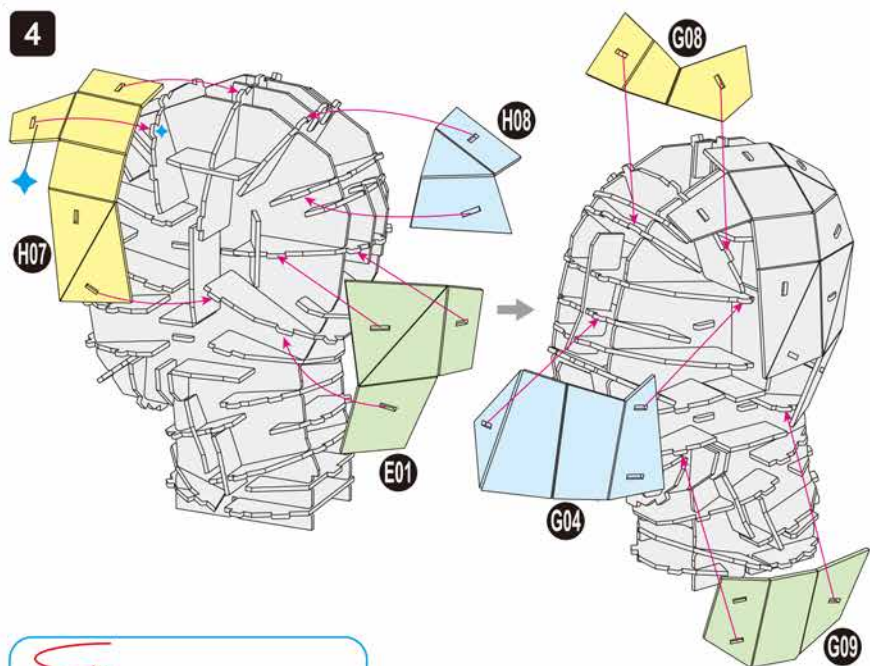

4D
BUILD

**Detailed
Models**

**Easy to
Assemble**

**Designed
for Display**

6.3 in × 6.3 in × 8.7 in
16 cm × 16 cm × 22.2 cm

82 pcs

12+

SPIDER-MAN
3D Puzzle Model Kit

MARVEL

SPIDER-MAN

x1 Sheet **B**

Contents: 8 3D Puzzle Sheets

1

2

3

4

There are no more pieces left on Sheet D.

There are no more pieces left on Sheet C.

5

There are no more pieces left on Sheet E.

There are no more pieces left on Sheet G.

6

There are no more pieces left on Sheet F.