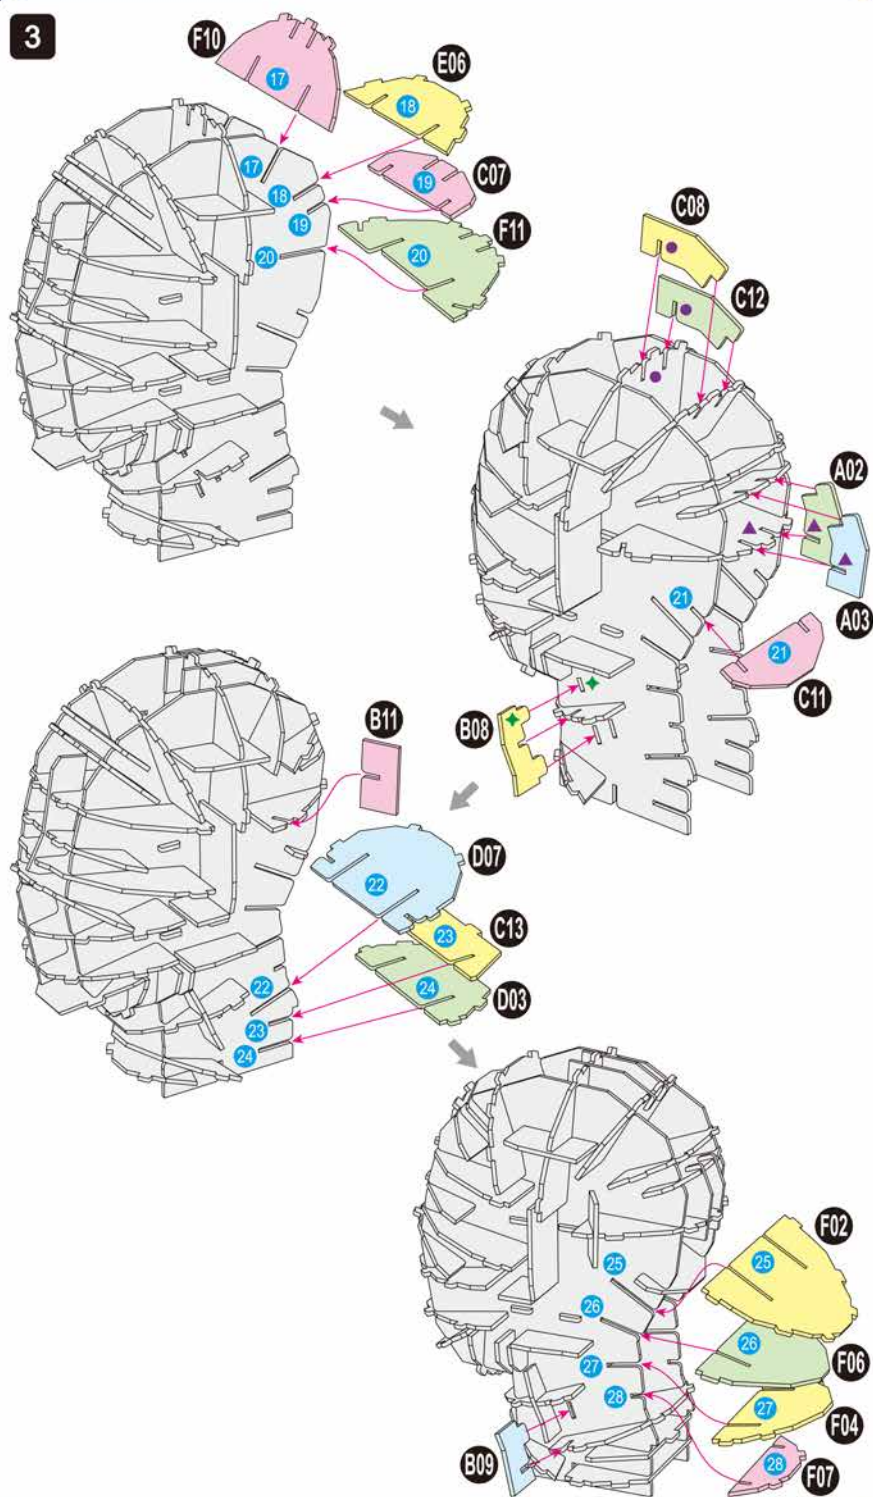

4D
BUILD

**Detailed
Models**

**Easy to
Assemble**

**Designed
for Display**

6.3 in × 6.3 in × 8.7 in
16 cm × 16 cm × 22.2 cm

82 pcs

12+

SPIDER-MAN
3D Puzzle Model Kit

MARVEL

SPIDER-MAN

x1 Sheet **B**

Contents: 8 3D Puzzle Sheets

1

2

3

4

There are no more pieces left on Sheet D.

There are no more pieces left on Sheet C.

5

There are no more pieces left on Sheet E.

There are no more pieces left on Sheet G.

6

There are no more pieces left on Sheet F.

There are no more pieces left on Sheet H.

There are no more pieces left on Sheet B.

There are no more pieces left on Sheet A.

TM & © 2023 SPIN MASTER LTD. ALL RIGHTS RESERVED.
SPIN MASTER LTD., 225 KING STREET WEST,
TORONTO ON M5V 3M2 CANADA • SPIN MASTER INC., PMB #10053,
300 INTERNATIONAL DRIVE, SUITE 100, WILLIAMSVILLE, NY 14221
SPIN MASTER INTERNATIONAL B.V., KINGSFORDWEG 151,