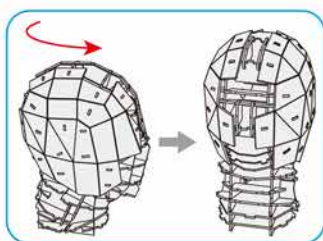

5

There are no more pieces left on Sheet E.