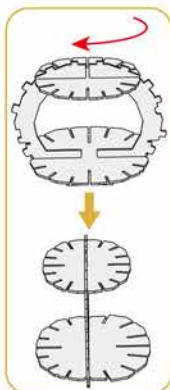

40
BUILD

Detailed
Models

Easy to
Assemble

Designed
for Display

6.2 in × 4.9 in × 7.7 in
15.7 cm × 12.5 cm × 19.5 cm

87 pcs

**RON
WEASLEY™**
3D Puzzle Model Kit

Harry Potter™

12+

RON WEASLEY™

x1 Sheet

Contents: 8 3D Puzzle Sheets

3

4

5

6

There are no more pieces left on Sheet C.

There are no more pieces left on Sheet D.

There are no more pieces left on Sheet B.

9

There are no more pieces left on Sheet G.
There are no more pieces left on Sheet H.