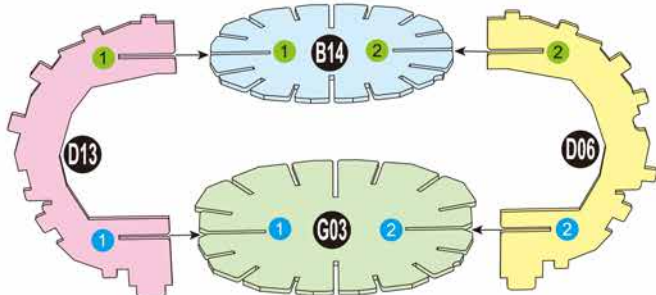

40
BUILD

Detailed
Models

Easy to
Assemble

Designed
for Display

6.2 in × 4.9 in × 7.7 in
15.7 cm × 12.5 cm × 19.5 cm

87 pcs

**RON
WEASLEY™**
3D Puzzle Model Kit

Harry Potter™

12+

RON WEASLEY™

x1 Sheet

Contents: 8 3D Puzzle Sheets

3

4

5

6

There are no more pieces left on Sheet C.

There are no more pieces left on Sheet D.

There are no more pieces left on Sheet B.

9

There are no more pieces left on Sheet G.
There are no more pieces left on Sheet H.