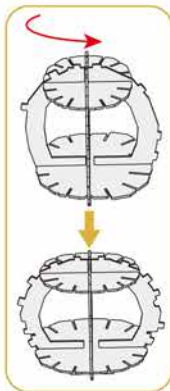

40
BUILD

Detailed
Models

Easy to
Assemble

Designed
for Display

6.2 in × 4.9 in × 7.7 in
15.7 cm × 12.5 cm × 19.5 cm

87 pcs

**RON
WEASLEY™**
3D Puzzle Model Kit

Harry Potter™

12+

RON WEASLEY™

x1 Sheet

Contents: 8 3D Puzzle Sheets

3

4

5

6