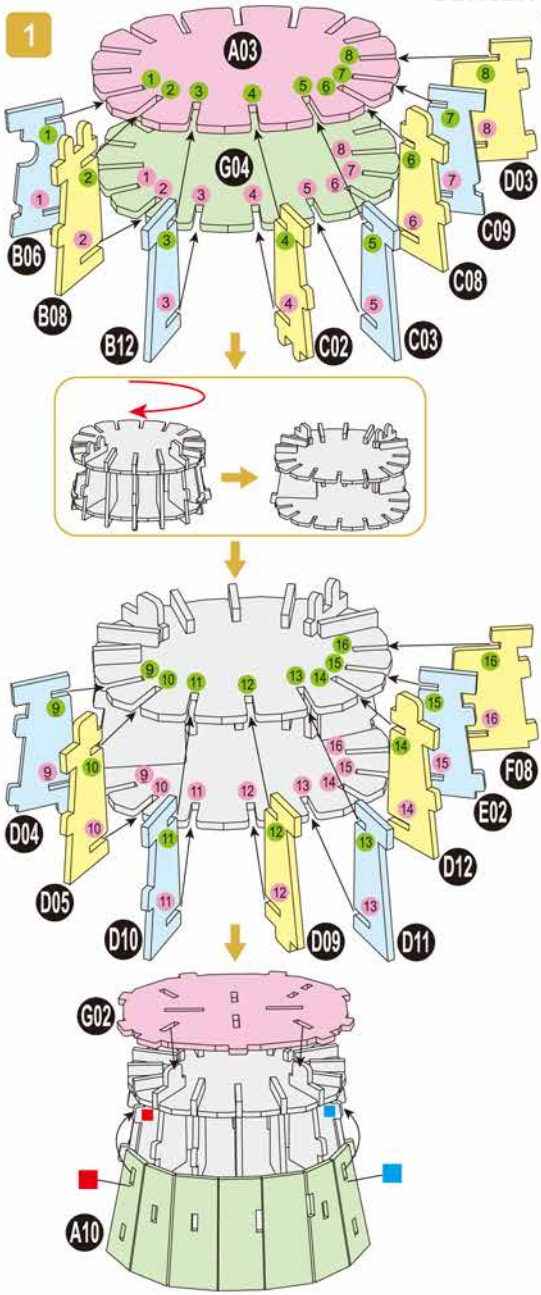

40
BUILD

Detailed
Models

Easy to
Assemble

Designed
for Display

6.2 in × 4.9 in × 7.7 in
15.7 cm × 12.5 cm × 19.5 cm

87 pcs

**RON
WEASLEY™**
3D Puzzle Model Kit

Harry Potter™

12+

RON WEASLEY™

x1 Sheet

Contents: 8 3D Puzzle Sheets

3

4

5

6

There are no more pieces left on Sheet C.

There are no more pieces left on Sheet D.

There are no more pieces left on Sheet B.

9

There are no more pieces left on Sheet G.
There are no more pieces left on Sheet H.

10

There are no more pieces left on Sheet E.
There are no more pieces left on Sheet F.

6

TM & © 2023 SPIN MASTER LTD. ALL RIGHTS RESERVED.
SPIN MASTER LTD., 225 KING STREET WEST,
TORONTO ON M5V 3M2 CANADA • SPIN MASTER INC., PMB #10053,
300 INTERNATIONAL DRIVE, SUITE 100, WILLIAMSVILLE, NY 14221
SPIN MASTER INTERNATIONAL B.V., KINGSFORDWEG 151,