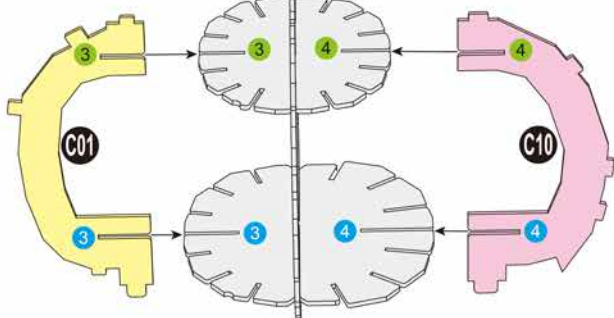

40
BUILD

Detailed
Models

Easy to
Assemble

Designed
for Display

6.2 in × 4.9 in × 7.7 in
15.7 cm × 12.5 cm × 19.5 cm

87 pcs

**RON
WEASLEY™**
3D Puzzle Model Kit

Harry Potter™

12+

RON WEASLEY™

x1 Sheet

Contents: 8 3D Puzzle Sheets

3

4

5

6

There are no more pieces left on Sheet C.

There are no more pieces left on Sheet D.

There are no more pieces left on Sheet B.

9

There are no more pieces left on Sheet G.
There are no more pieces left on Sheet H.