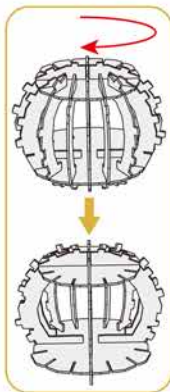

There are no more pieces left on Sheet D.