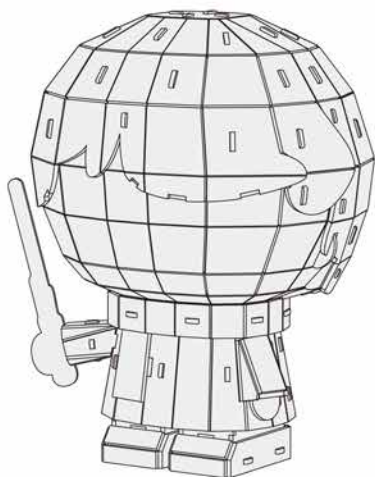

10

There are no more pieces left on Sheet E.
There are no more pieces left on Sheet F.

6