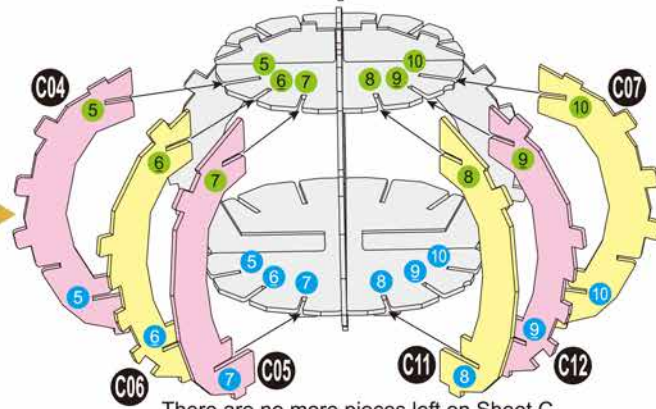

40
BUILD

Detailed
Models

Easy to
Assemble

Designed
for Display

6.2 in × 4.9 in × 7.7 in
15.7 cm × 12.5 cm × 19.5 cm

87 pcs

**RON
WEASLEY™**
3D Puzzle Model Kit

Harry Potter™

12+

RON WEASLEY™

x1 Sheet

Contents: 8 3D Puzzle Sheets

3

4

5

6

There are no more pieces left on Sheet C.

There are no more pieces left on Sheet D.

There are no more pieces left on Sheet B.

9

There are no more pieces left on Sheet G.
There are no more pieces left on Sheet H.