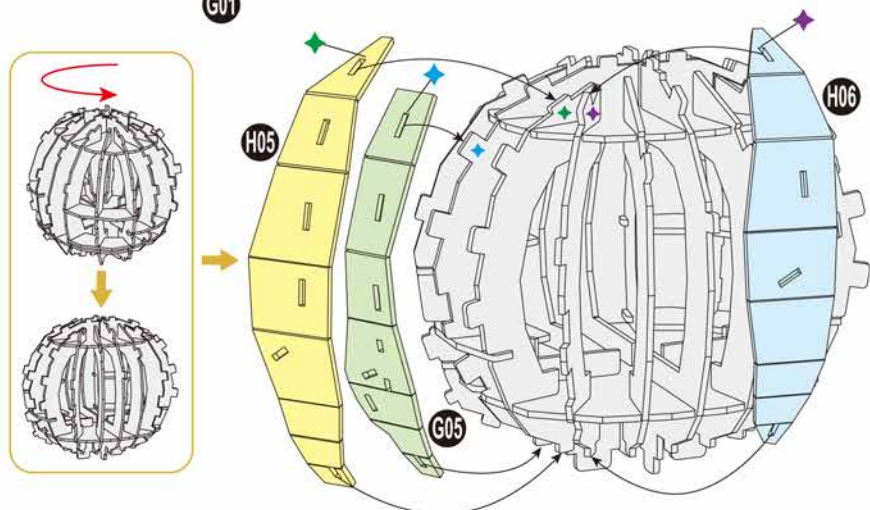

40
BUILD

Detailed
Models

Easy to
Assemble

Designed
for Display

6.2 in × 4.9 in × 7.7 in
15.7 cm × 12.5 cm × 19.5 cm

87 pcs

**RON
WEASLEY™**
3D Puzzle Model Kit

Harry Potter™

12+

RON WEASLEY™

x1 Sheet

Contents: 8 3D Puzzle Sheets

3

4

5

6

There are no more pieces left on Sheet C.

There are no more pieces left on Sheet D.

There are no more pieces left on Sheet B.

9

There are no more pieces left on Sheet G.
There are no more pieces left on Sheet H.