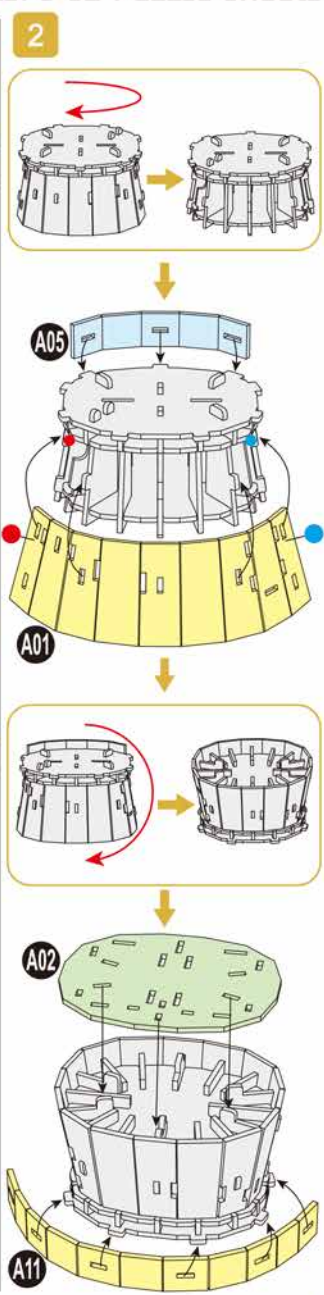

40
BUILD

Detailed
Models

Easy to
Assemble

Designed
for Display

6.2 in × 4.9 in × 7.7 in
15.7 cm × 12.5 cm × 19.5 cm

87 pcs

**RON
WEASLEY™**
3D Puzzle Model Kit

Harry Potter™

12+

RON WEASLEY™

x1 Sheet

Contents: 8 3D Puzzle Sheets

3

4

5

6

There are no more pieces left on Sheet C.

There are no more pieces left on Sheet D.

There are no more pieces left on Sheet B.

9

There are no more pieces left on Sheet G.
There are no more pieces left on Sheet H.

10

There are no more pieces left on Sheet E.
There are no more pieces left on Sheet F.

6

TM & © 2023 SPIN MASTER LTD. ALL RIGHTS RESERVED.
SPIN MASTER LTD., 225 KING STREET WEST,
TORONTO ON M5V 3M2 CANADA • SPIN MASTER INC., PMB #10053,
300 INTERNATIONAL DRIVE, SUITE 100, WILLIAMSVILLE, NY 14221
SPIN MASTER INTERNATIONAL B.V., KINGSFORDWEG 151,