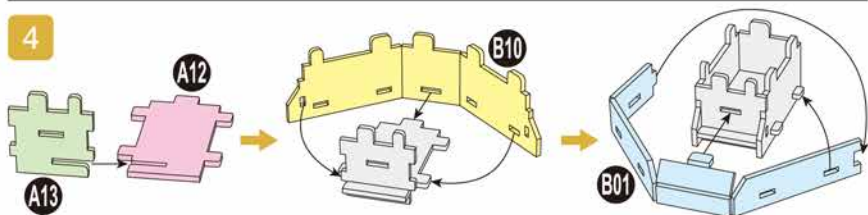

40
BUILD

Detailed
Models

Easy to
Assemble

Designed
for Display

6.2 in × 4.9 in × 7.7 in
15.7 cm × 12.5 cm × 19.5 cm

87 pcs

**RON
WEASLEY™**
3D Puzzle Model Kit

Harry Potter™

12+

RON WEASLEY™

x1 Sheet

Contents: 8 3D Puzzle Sheets

3

4

5

6

There are no more pieces left on Sheet C.

There are no more pieces left on Sheet D.

There are no more pieces left on Sheet B.

9

There are no more pieces left on Sheet G.
There are no more pieces left on Sheet H.