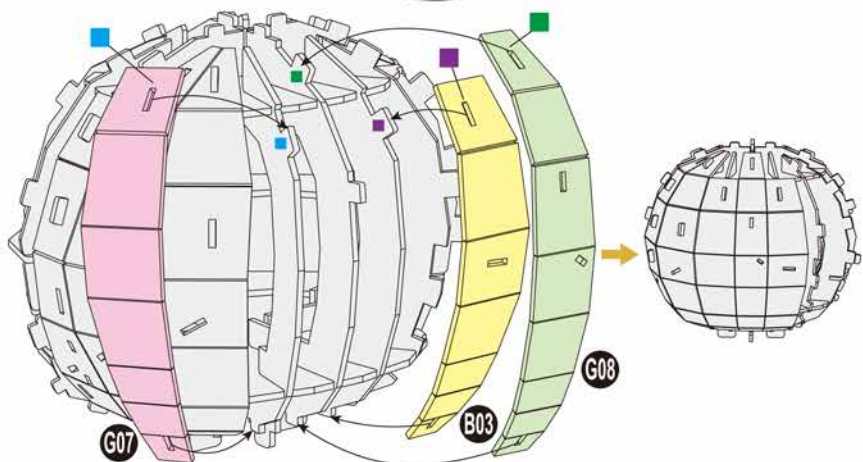

40
BUILD

Detailed
Models

Easy to
Assemble

Designed
for Display

6.2 in × 4.9 in × 7.7 in
15.7 cm × 12.5 cm × 19.5 cm

87 pcs

**RON
WEASLEY™**
3D Puzzle Model Kit

Harry Potter™

12+

RON WEASLEY™

x1 Sheet

Contents: 8 3D Puzzle Sheets

3

4

5

6

There are no more pieces left on Sheet C.

There are no more pieces left on Sheet D.

There are no more pieces left on Sheet B.

9

There are no more pieces left on Sheet G.
There are no more pieces left on Sheet H.