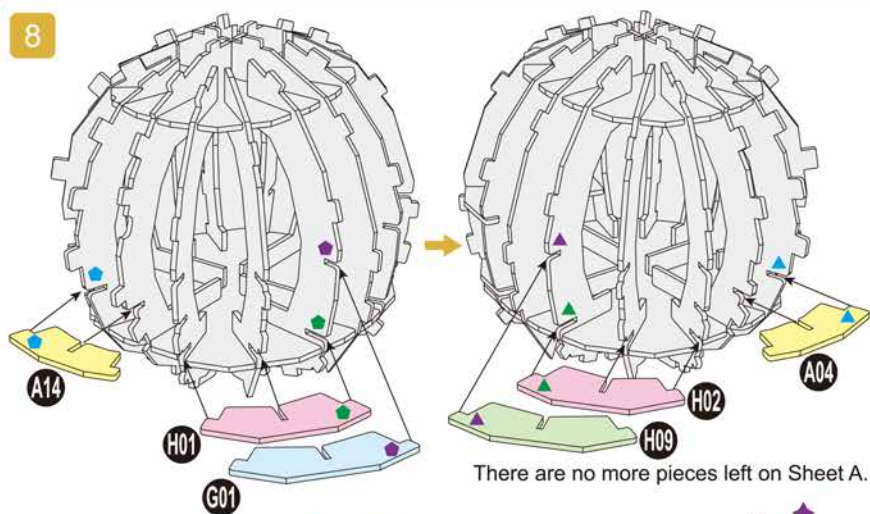

40
BUILD

Detailed
Models

Easy to
Assemble

Designed
for Display

6.2 in × 4.9 in × 7.7 in
15.7 cm × 12.5 cm × 19.5 cm

87 pcs

**RON
WEASLEY™**
3D Puzzle Model Kit

Harry Potter™

12+

RON WEASLEY™

x1 Sheet

Contents: 8 3D Puzzle Sheets

3

4

5

6

There are no more pieces left on Sheet C.

There are no more pieces left on Sheet D.

There are no more pieces left on Sheet B.

9

There are no more pieces left on Sheet G.
There are no more pieces left on Sheet H.