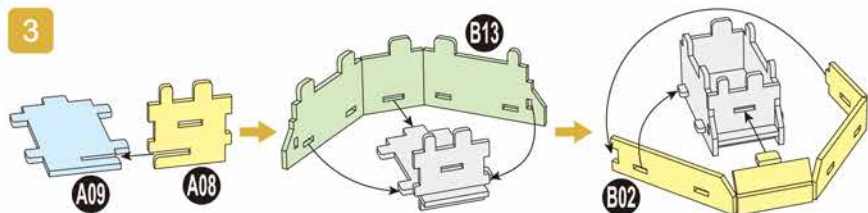

40
BUILD

Detailed
Models

Easy to
Assemble

Designed
for Display

6.2 in × 4.9 in × 7.7 in
15.7 cm × 12.5 cm × 19.5 cm

87 pcs

**RON
WEASLEY™**
3D Puzzle Model Kit

Harry Potter™

12+

RON WEASLEY™

x1 Sheet

Contents: 8 3D Puzzle Sheets

3

4

5

6

There are no more pieces left on Sheet C.

There are no more pieces left on Sheet D.

There are no more pieces left on Sheet B.

9

There are no more pieces left on Sheet G.
There are no more pieces left on Sheet H.