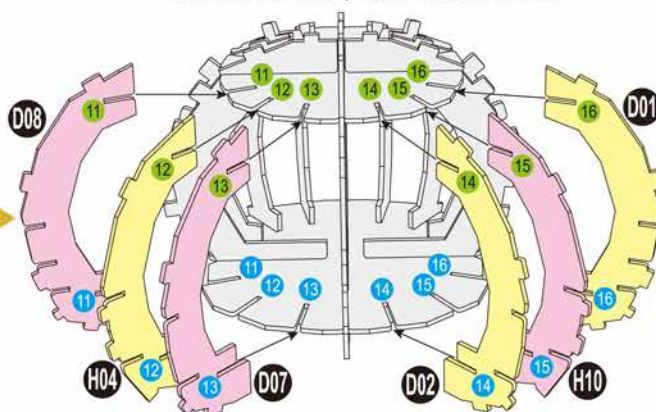

40
BUILD

Detailed
Models

Easy to
Assemble

Designed
for Display

6.2 in × 4.9 in × 7.7 in
15.7 cm × 12.5 cm × 19.5 cm

87 pcs

**RON
WEASLEY™**
3D Puzzle Model Kit

Harry Potter™

12+

RON WEASLEY™

x1 Sheet

Contents: 8 3D Puzzle Sheets

3

4

5

6

There are no more pieces left on Sheet C.

There are no more pieces left on Sheet D.

There are no more pieces left on Sheet B.

9

There are no more pieces left on Sheet G.
There are no more pieces left on Sheet H.