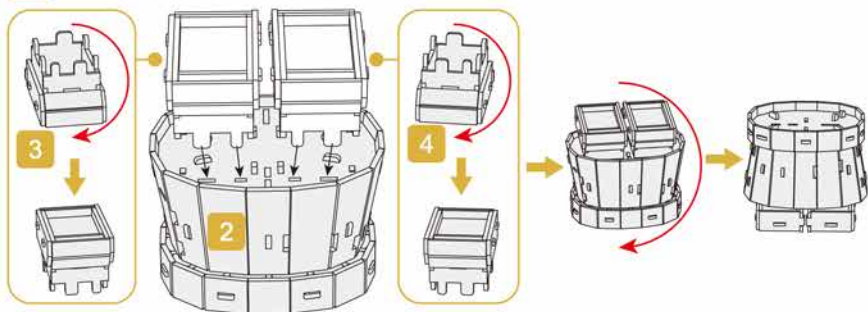

40
BUILD

Detailed
Models

Easy to
Assemble

Designed
for Display

6.2 in × 4.9 in × 7.7 in
15.7 cm × 12.5 cm × 19.5 cm

87 pcs

**RON
WEASLEY™**
3D Puzzle Model Kit

Harry Potter™

12+

RON WEASLEY™

x1 Sheet

Contents: 8 3D Puzzle Sheets

3

4

5

6