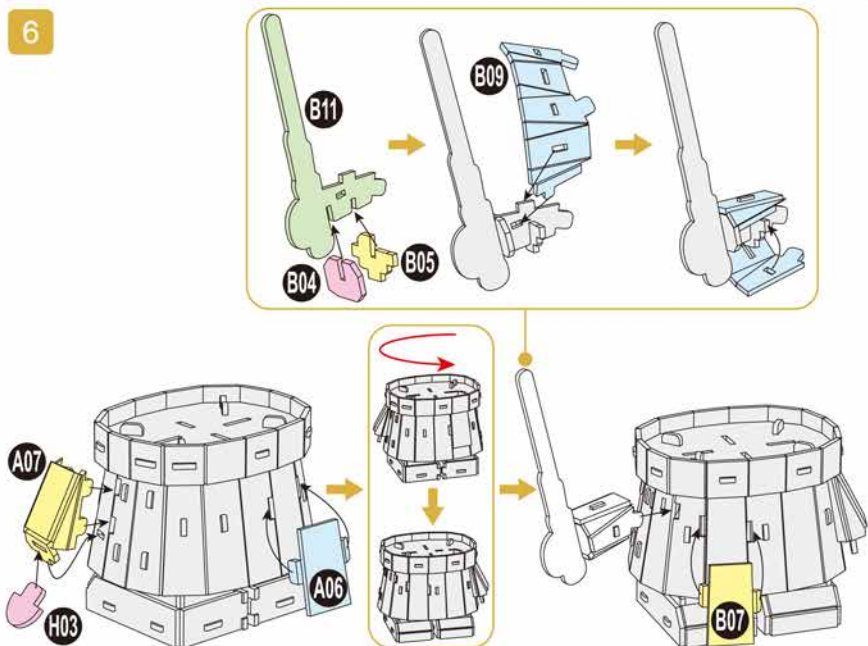

40
BUILD

Detailed
Models

Easy to
Assemble

Designed
for Display

6.2 in × 4.9 in × 7.7 in
15.7 cm × 12.5 cm × 19.5 cm

87 pcs

**RON
WEASLEY™**
3D Puzzle Model Kit

Harry Potter™

12+

RON WEASLEY™

x1 Sheet

Contents: 8 3D Puzzle Sheets

3

4

5

6