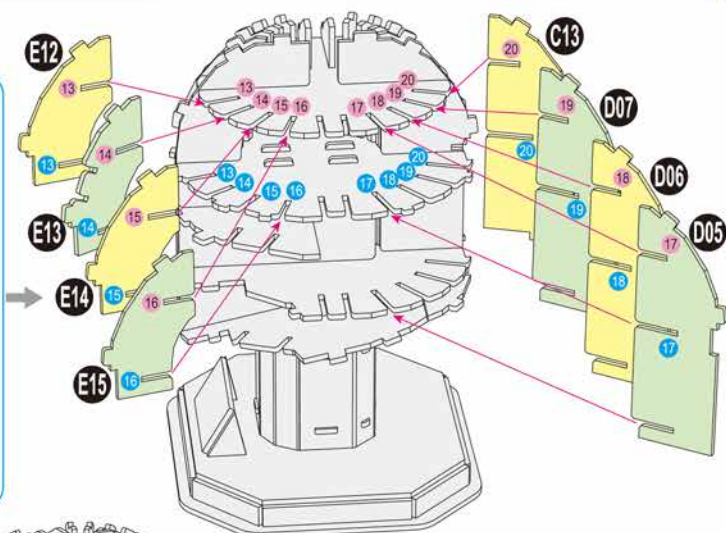

40
BUILD
™

Detailed
Models

Easy to
Assemble

Designed
for Display

5 in × 4.4 in × 8.1 in
12.6 cm × 11.1 cm × 20.5 cm

93 pcs

BOBA FETT™
HELMET
Cardstock Model Kit

**STAR
WARS™**

12+

x1 Sheet **F**

Contents: 6 Cardstock Sheets, Glue

ENG Apply glue to areas where you feel the tabs may become loose. Full drying time is approximately 45 minutes. For faster assembly time, please use fast drying glue as an alternative.

BOBA FETT™ HELMET

2

3

There are no more pieces left on Sheet C.

4

5

6

There are no more pieces left on Sheet A.
There are no more pieces left on Sheet B.