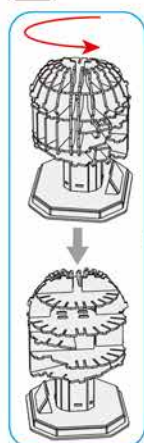

40
BUILD
™

Detailed
Models

Easy to
Assemble

Designed
for Display

5 in × 4.4 in × 8.1 in
12.6 cm × 11.1 cm × 20.5 cm

93 pcs

BOBA FETT™
HELMET
Cardstock Model Kit

**STAR
WARS™**

12+

x1 Sheet **F**

Contents: 6 Cardstock Sheets, Glue

ENG Apply glue to areas where you feel the tabs may become loose. Full drying time is approximately 45 minutes. For faster assembly time, please use fast drying glue as an alternative.

BOBA FETT™ HELMET

2

3

There are no more pieces left on Sheet C.

4

5

6

There are no more pieces left on Sheet A.
There are no more pieces left on Sheet B.