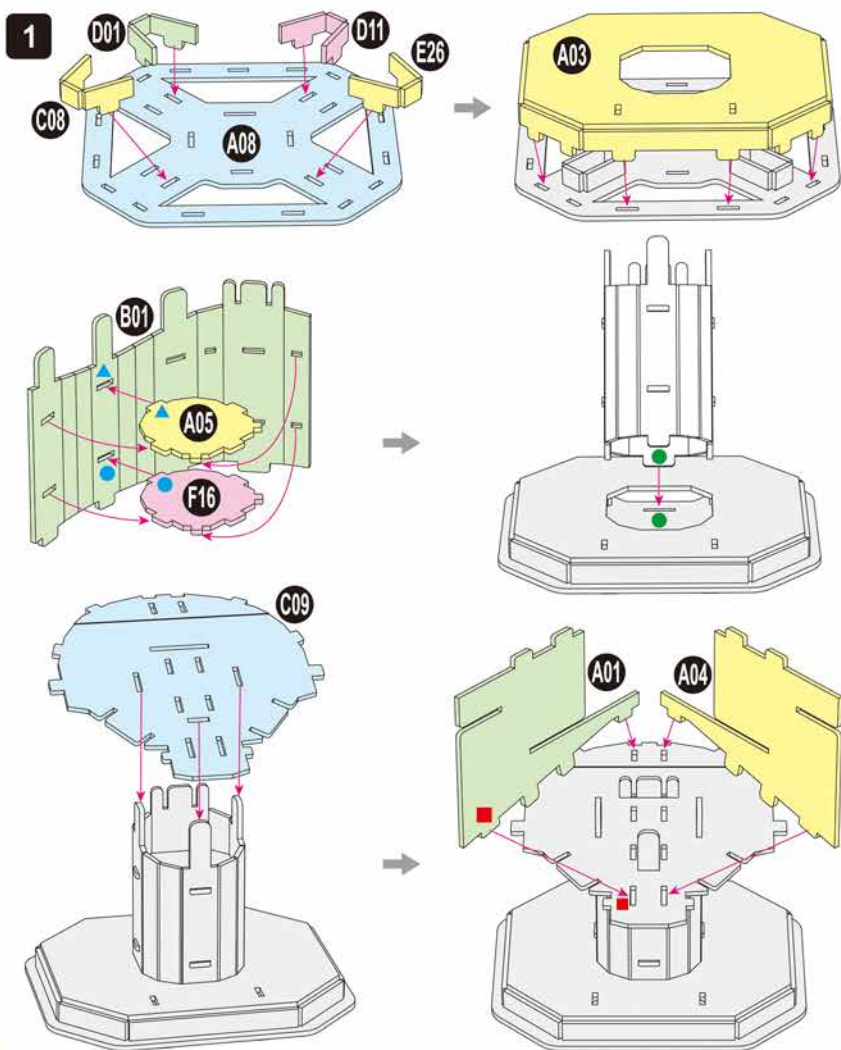

40
BUILD
™

Detailed
Models

Easy to
Assemble

Designed
for Display

5 in × 4.4 in × 8.1 in
12.6 cm × 11.1 cm × 20.5 cm

93 pcs

BOBA FETT™
HELMET
Cardstock Model Kit

**STAR
WARS™**

12+

x1 Sheet **F**

Contents: 6 Cardstock Sheets, Glue

ENG Apply glue to areas where you feel the tabs may become loose. Full drying time is approximately 45 minutes. For faster assembly time, please use fast drying glue as an alternative.

BOBA FETT™ HELMET

2

3

There are no more pieces left on Sheet C.

4

5

6

There are no more pieces left on Sheet A.
There are no more pieces left on Sheet B.