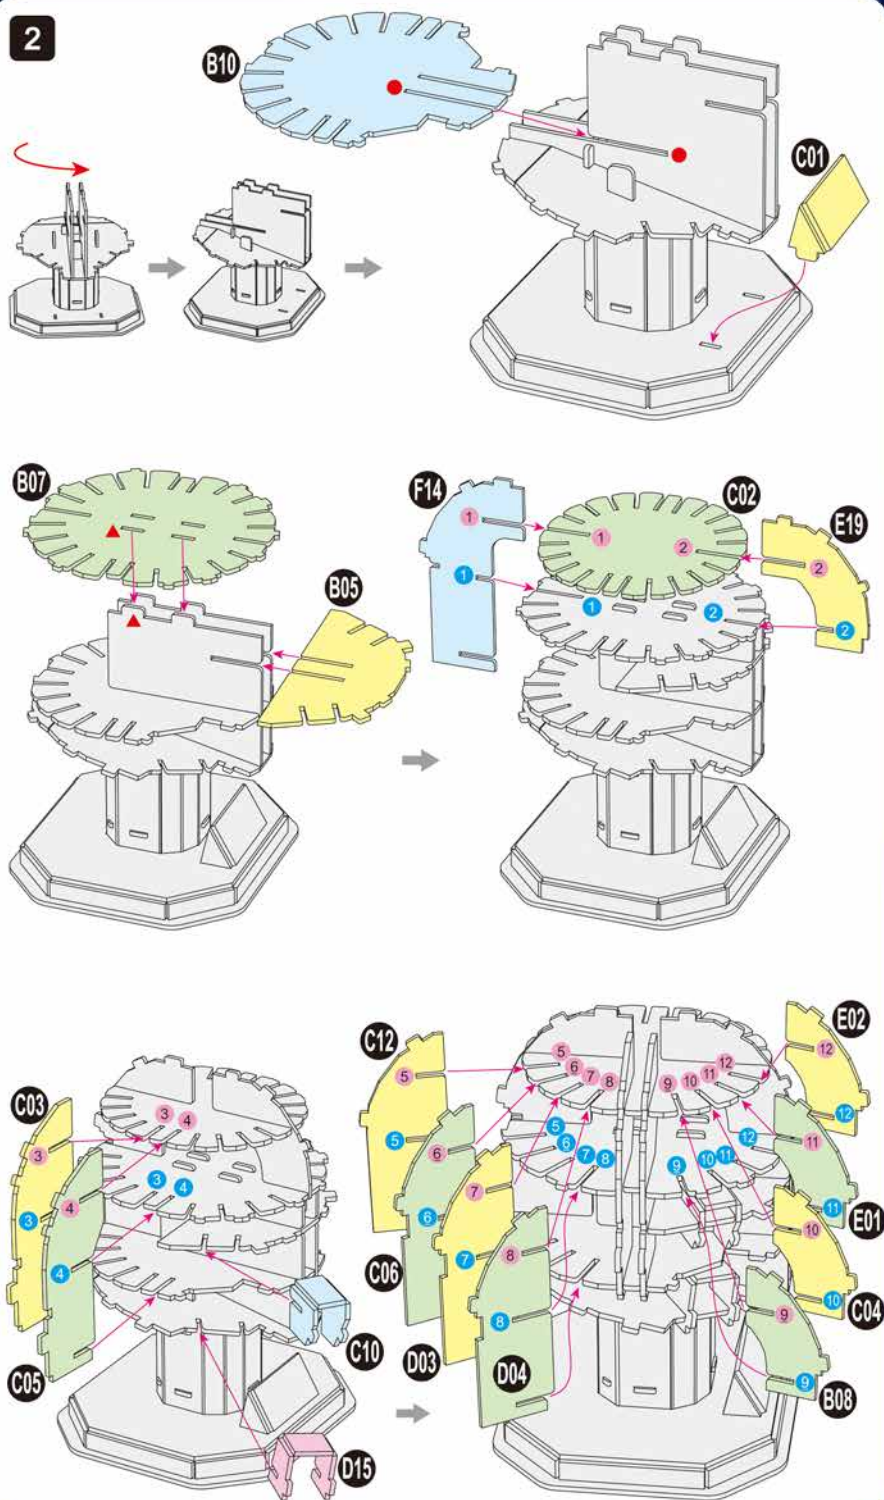

40
BUILD
™

Detailed
Models

Easy to
Assemble

Designed
for Display

5 in × 4.4 in × 8.1 in
12.6 cm × 11.1 cm × 20.5 cm

93 pcs

BOBA FETT™
HELMET
Cardstock Model Kit

**STAR
WARS™**

12+

x1 Sheet **F**

Contents: 6 Cardstock Sheets, Glue

ENG Apply glue to areas where you feel the tabs may become loose. Full drying time is approximately 45 minutes. For faster assembly time, please use fast drying glue as an alternative.

BOBA FETT™ HELMET

2

3

There are no more pieces left on Sheet C.

4

5

6

There are no more pieces left on Sheet A.
There are no more pieces left on Sheet B.