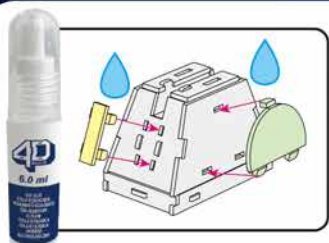

x1 Sheet **F**

Contents: 6 Cardstock Sheets, Glue

ENG Apply glue to areas where you feel the tabs may become loose. Full drying time is approximately 45 minutes. For faster assembly time, please use fast drying glue as an alternative.

BOBA FETT™ HELMET