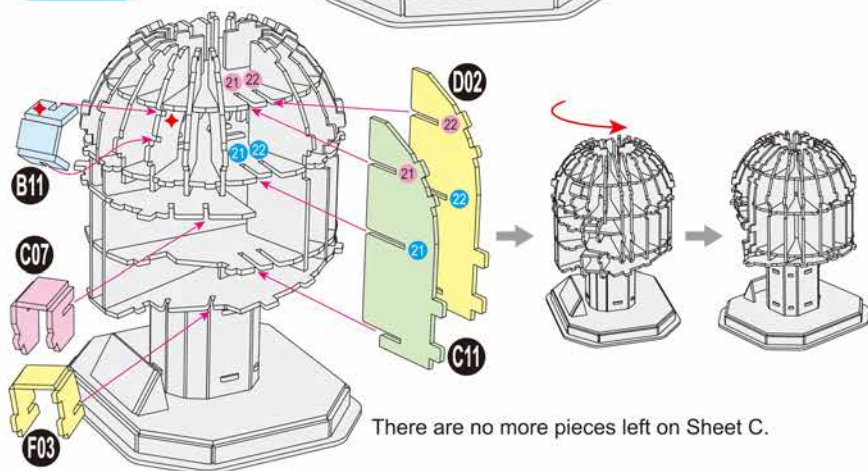

40
BUILD
™

Detailed
Models

Easy to
Assemble

Designed
for Display

5 in × 4.4 in × 8.1 in
12.6 cm × 11.1 cm × 20.5 cm

93 pcs

BOBA FETT™
HELMET
Cardstock Model Kit

**STAR
WARS™**

12+

x1 Sheet **F**

Contents: 6 Cardstock Sheets, Glue

ENG Apply glue to areas where you feel the tabs may become loose. Full drying time is approximately 45 minutes. For faster assembly time, please use fast drying glue as an alternative.

BOBA FETT™ HELMET

2

3

There are no more pieces left on Sheet C.

4

5

6

There are no more pieces left on Sheet A.
There are no more pieces left on Sheet B.