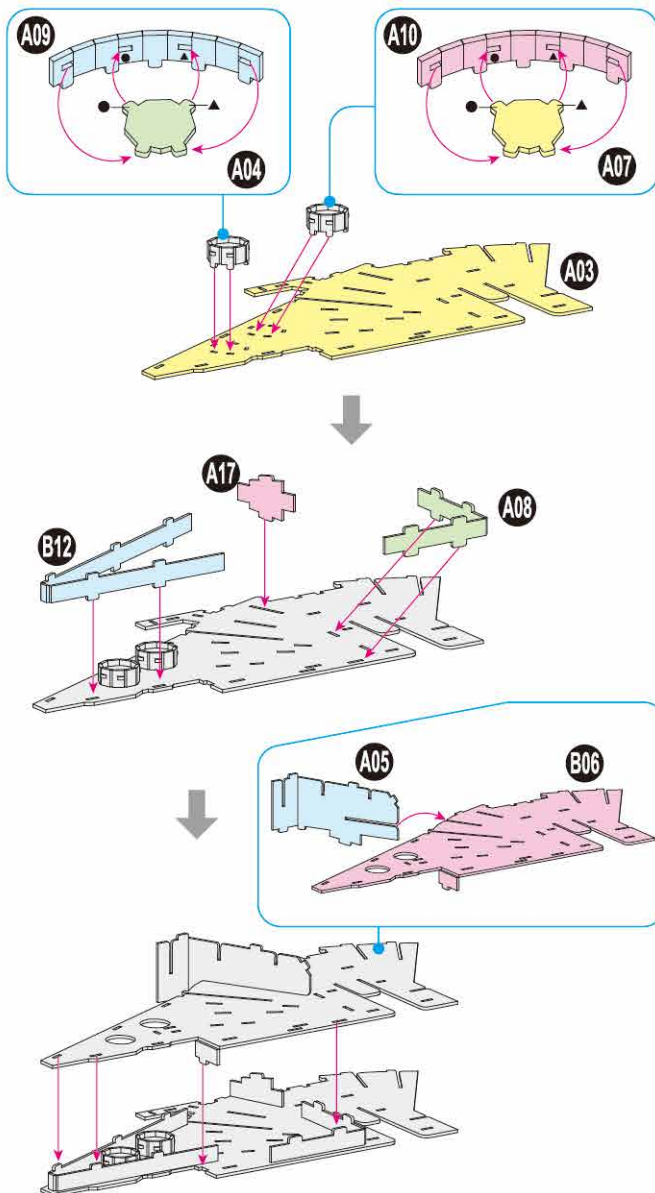

**40**  
BUILD

**Detailed  
Models**

**Easy to  
Assemble**

**Designed  
for Display**

16.9 in × 12.4 in × 8.8 in  
43 cm × 31.4 cm × 22.4 cm

**223 pcs**

**MILLENNIUM  
FALCON™**  
Cardstock Model Kit

**STAR  
WARS™**

12+

**ENG** Apply glue to areas where you feel the tabs may become loose. Full drying time is approximately 45 minutes. For faster assembly time, please use fast drying glue as an alternative.

x1 Sheet **A**

Contents: 10 Cardstock Sheets, Glue

# MILLENNIUM FALCON™

1

2

3

There are no more pieces left on Sheet A.  
There are no more pieces left on Sheet B.

5

6

7