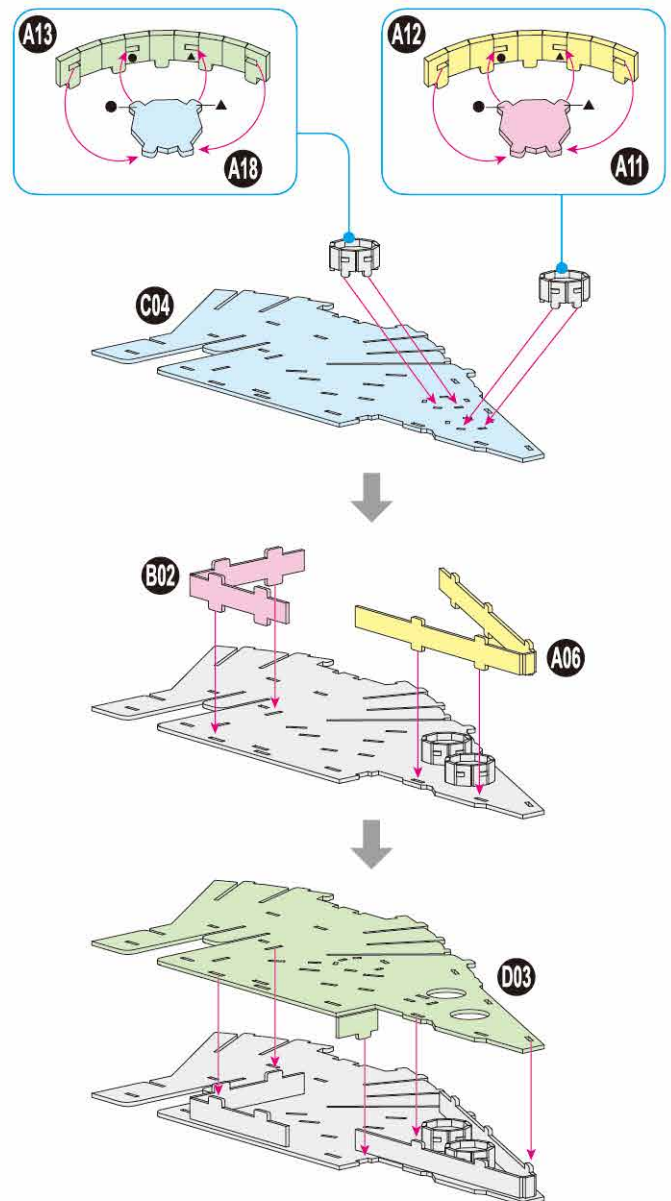

**40**  
BUILD

**Detailed  
Models**

**Easy to  
Assemble**

**Designed  
for Display**

16.9 in × 12.4 in × 8.8 in  
43 cm × 31.4 cm × 22.4 cm

**223 pcs**

**MILLENNIUM  
FALCON™**  
Cardstock Model Kit

**STAR  
WARS™**

12+

**ENG** Apply glue to areas where you feel the tabs may become loose. Full drying time is approximately 45 minutes. For faster assembly time, please use fast drying glue as an alternative.

x1 Sheet **A**

Contents: 10 Cardstock Sheets, Glue

# MILLENNIUM FALCON™

1

2

3

There are no more pieces left on Sheet A.  
There are no more pieces left on Sheet B.

5

6

7