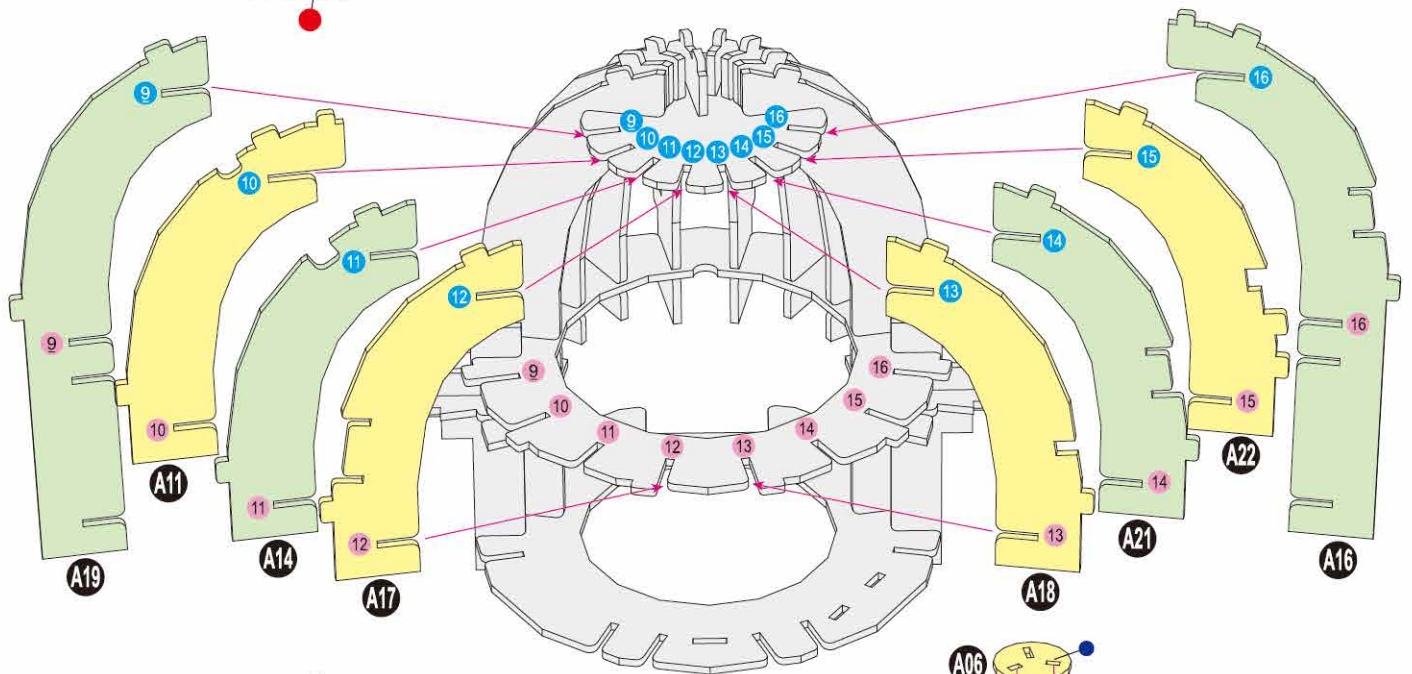

x1 Sheet

Contents: 6 Cardstock Sheets, Glue

R2-D2™

1

2

3

4

There are no more pieces left on Sheet A.
There are no more pieces left on Sheet B.

6

7

There are no more pieces left on Sheet C.

10

11

12

There are no more pieces left on Sheet E.

13