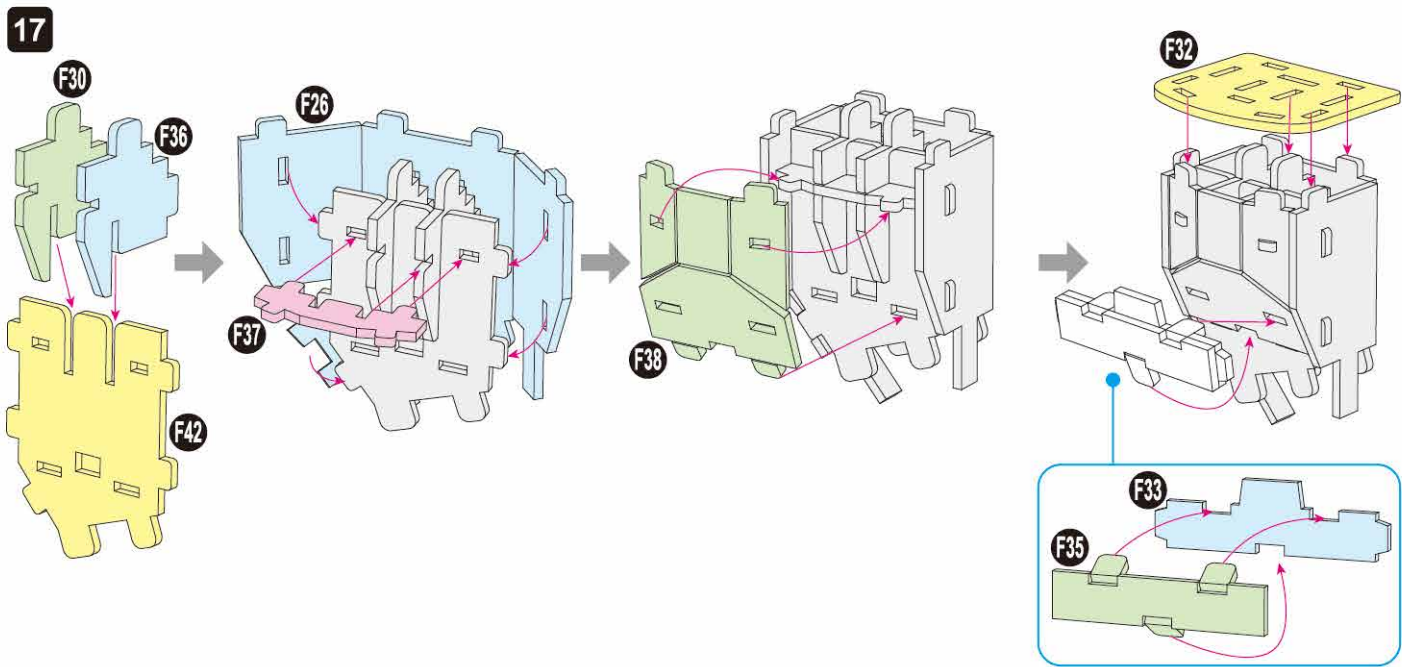

x1 Sheet

Contents: 6 Cardstock Sheets, Glue

R2-D2™

1

2

3

4

There are no more pieces left on Sheet A.
There are no more pieces left on Sheet B.

6

7

There are no more pieces left on Sheet C.

10

11

12

There are no more pieces left on Sheet E.

13

14

There are no more pieces left on Sheet D.

There are no more pieces left on Sheet F.

19

TM & © 2023 SPIN MASTER LTD. ALL RIGHTS RESERVED.
 SPIN MASTER LTD., 225 KING STREET WEST,
 TORONTO ON M5V 3M2 CANADA • SPIN MASTER INC., PMB #10063,
 300 INTERNATIONAL DRIVE, SUITE 100, WILLIAMSVILLE, NY 14221
 SPIN MASTER INTERNATIONAL B.V., KINGSFORDWEG 151,
 1043 GR AMSTERDAM, NL • SPIN MASTER AUSTRALIA PTY LTD, SUITE 101, LEVEL 1,
 18-24 CHANDOS STREET, ST LEONARDS, NSW 2065; ☎ 1800 316 982
 SPIN MASTER TOYS UK LTD, BOSTON HOUSE, BOSTON DRIVE, BOURNE END,
 BUCKINGHAMSHIRE, SL8 5YS, UK • WWW.SPINMASTERGAMES.COM