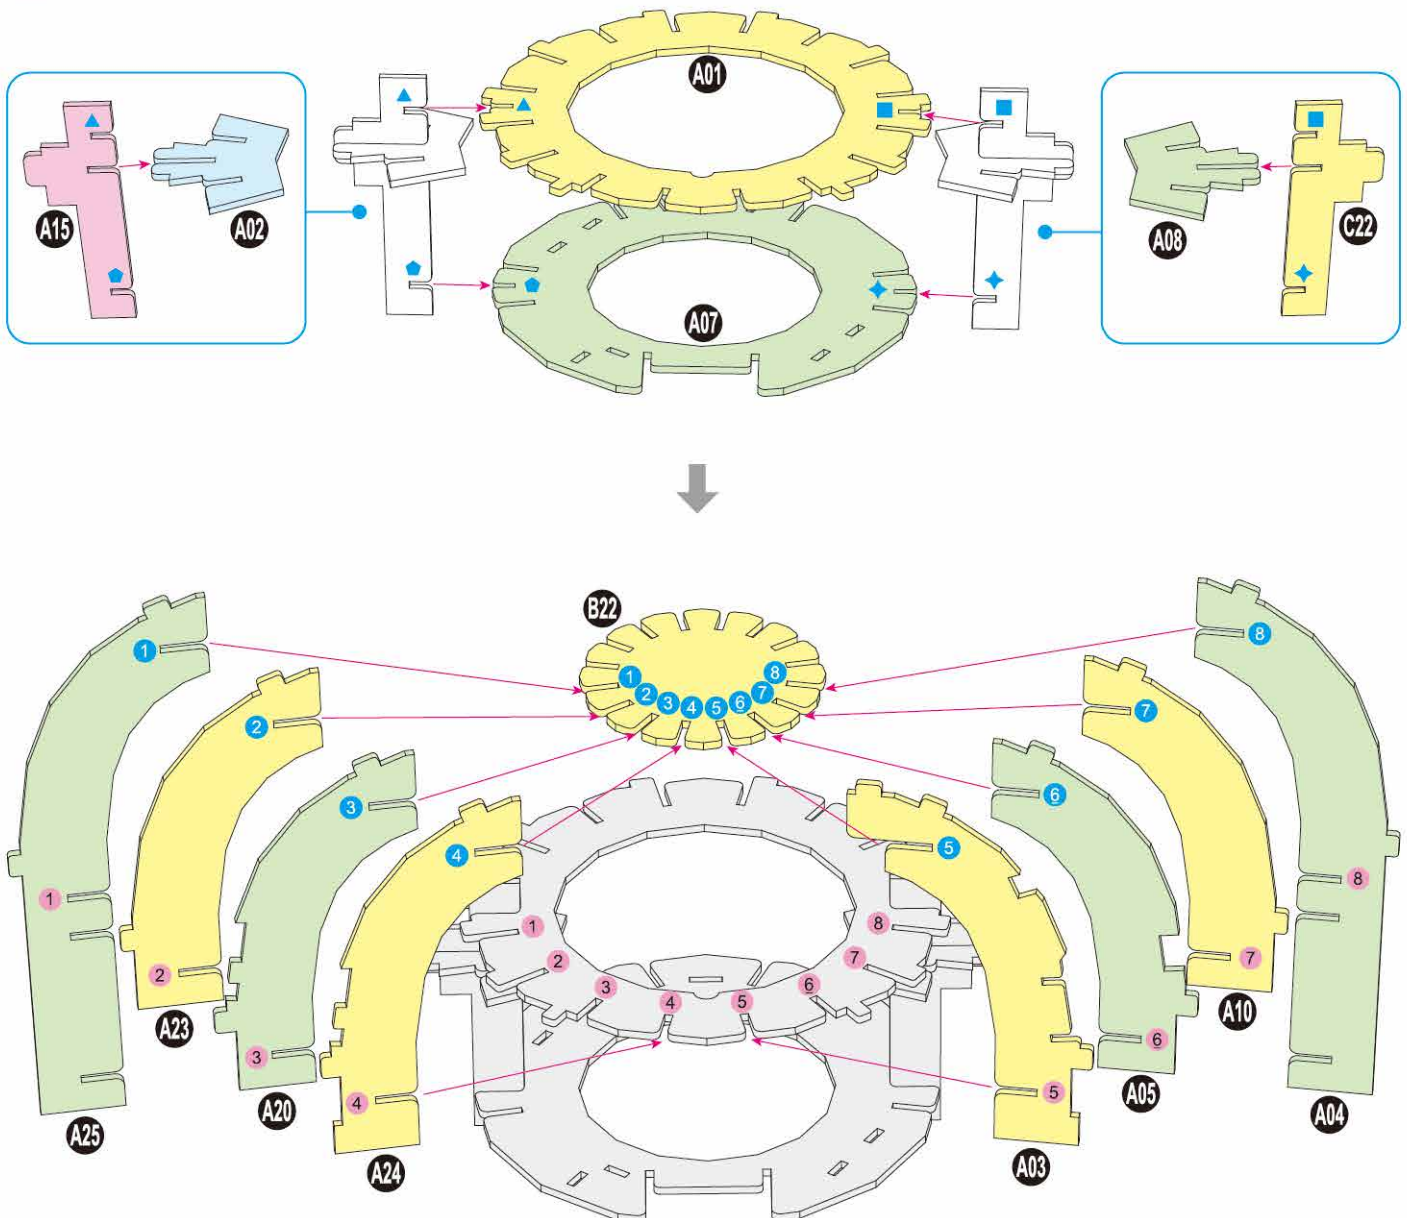

40

BUILD

Detailed
Models

Easy to
Assemble

Designed
for Display

12+

7.5 in × 7.3 in × 11 in
19 cm × 18.6 cm × 28 cm

201 pcs

R2-D2™
Cardstock Model Kit

STAR
WARS™

ENG Apply glue to areas where you feel the tabs may become loose. Full drying time is approximately 45 minutes. For faster assembly time, please use fast drying glue as an alternative.

x1 Sheet

Contents: 6 Cardstock Sheets, Glue

R2-D2™

1

2

3

4

There are no more pieces left on Sheet A.
There are no more pieces left on Sheet B.