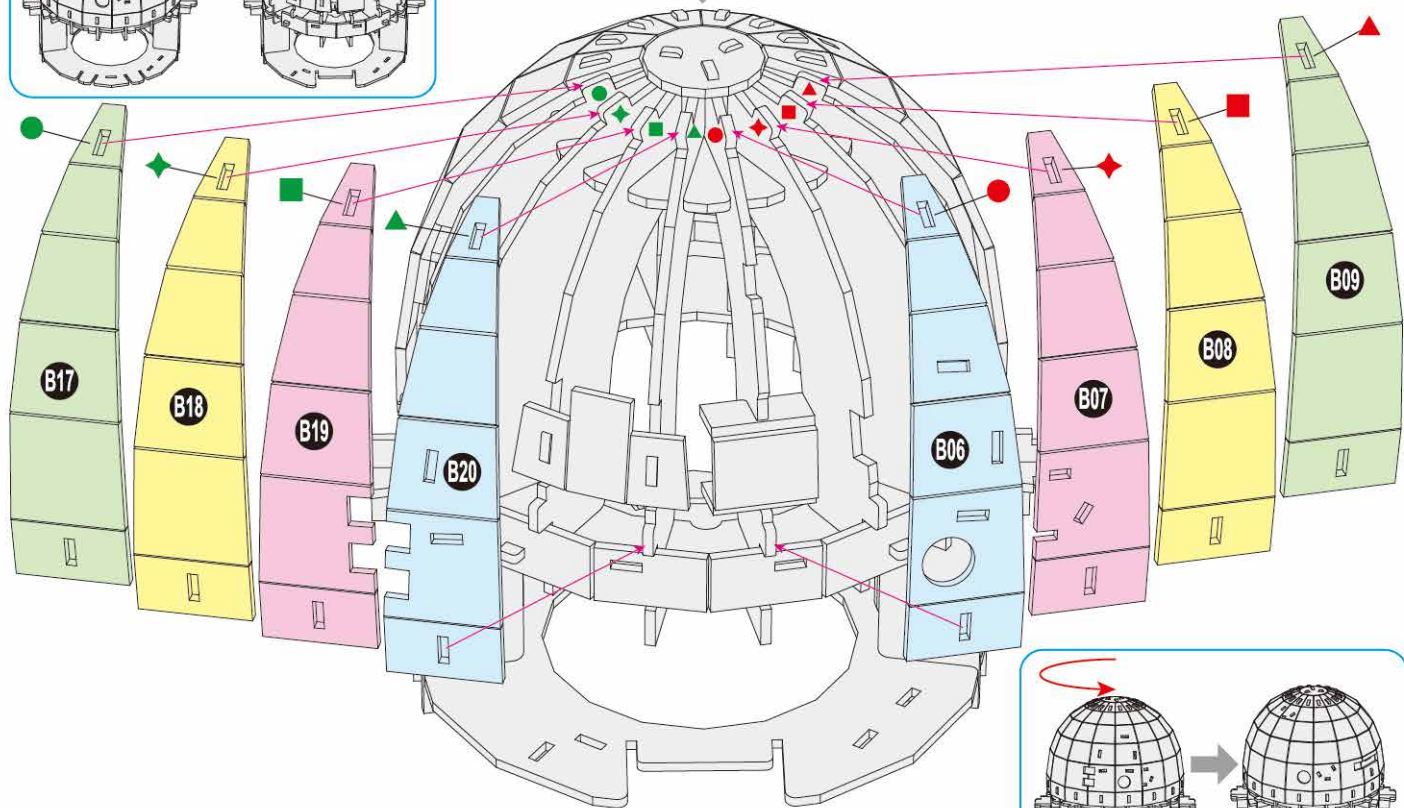

x1 Sheet

Contents: 6 Cardstock Sheets, Glue

R2-D2™

1

2

3

4

There are no more pieces left on Sheet A.
There are no more pieces left on Sheet B.