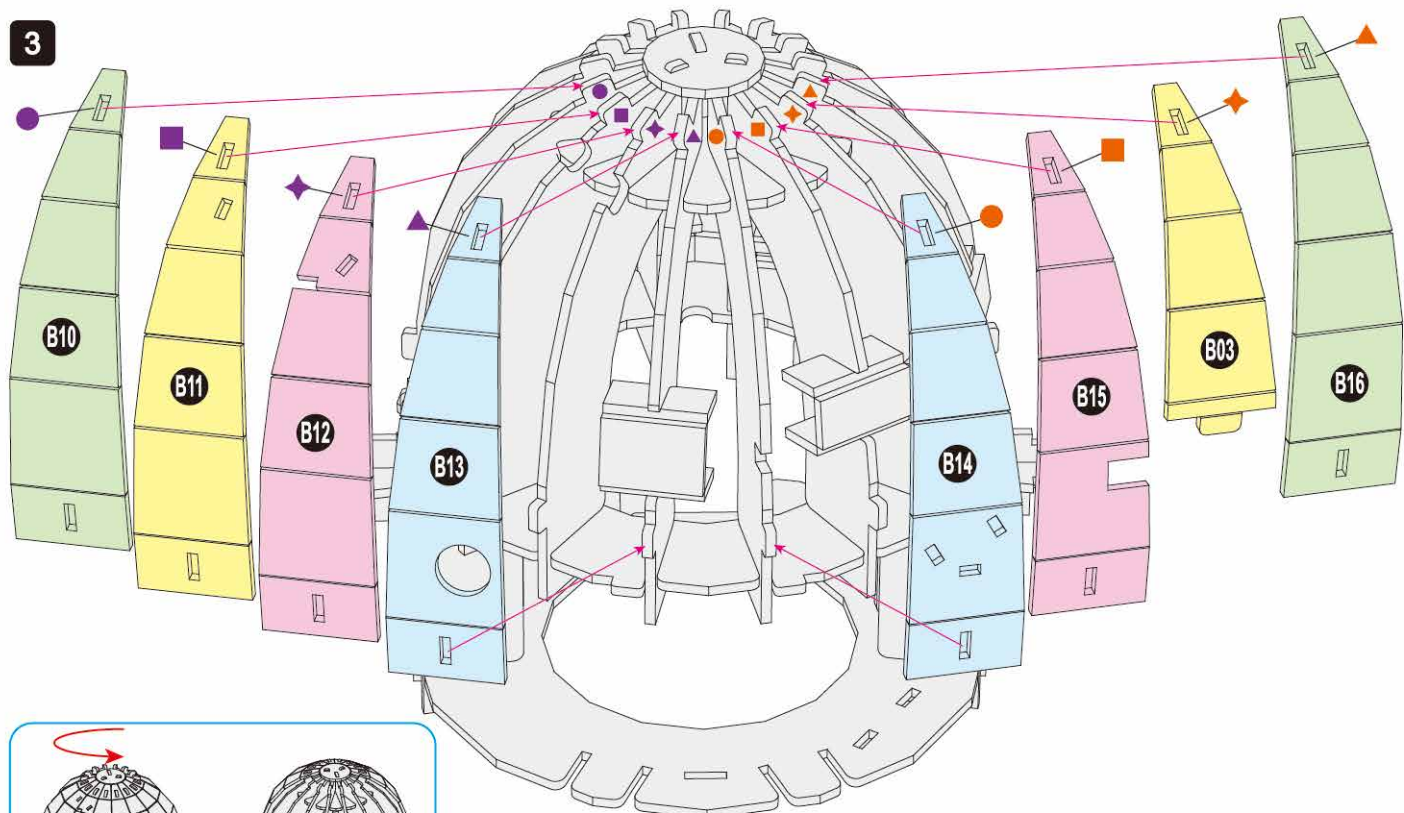

x1 Sheet

Contents: 6 Cardstock Sheets, Glue

R2-D2™

1

2

3

4

There are no more pieces left on Sheet A.
There are no more pieces left on Sheet B.

6

7

There are no more pieces left on Sheet C.

10

11

12

There are no more pieces left on Sheet E.

13