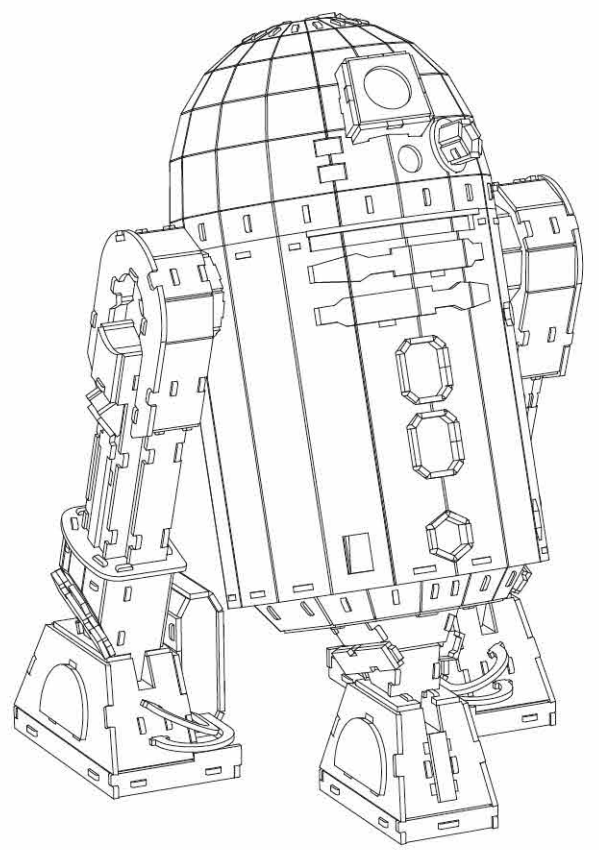

40

BUILD

Detailed
Models

Easy to
Assemble

Designed
for Display

12+

7.5 in × 7.3 in × 11 in
19 cm × 18.6 cm × 28 cm

201 pcs

14

There are no more pieces left on Sheet D.

There are no more pieces left on Sheet F.

19

TM & © 2023 SPIN MASTER LTD. ALL RIGHTS RESERVED.
 SPIN MASTER LTD., 225 KING STREET WEST,
 TORONTO ON M5V 3M2 CANADA • SPIN MASTER INC., PMB #10063,
 300 INTERNATIONAL DRIVE, SUITE 100, WILLIAMSVILLE, NY 14221
 SPIN MASTER INTERNATIONAL B.V., KINGSFORDWEG 151,
 1043 GR AMSTERDAM, NL • SPIN MASTER AUSTRALIA PTY LTD, SUITE 101, LEVEL 1,
 18-24 CHANDOS STREET, ST LEONARDS, NSW 2065; ☎ 1800 316 982
 SPIN MASTER TOYS UK LTD, BOSTON HOUSE, BOSTON DRIVE, BOURNE END,
 BUCKINGHAMSHIRE, SL8 5YS, UK • WWW.SPINMASTERGAMES.COM