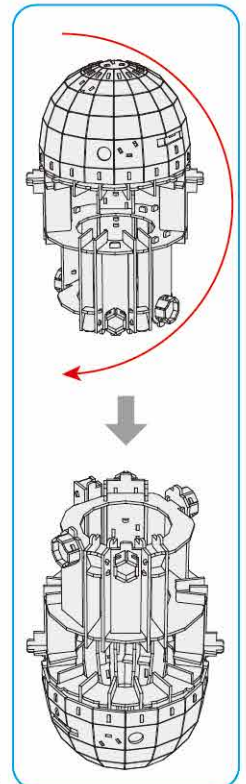

40

BUILD

Detailed
Models

Easy to
Assemble

Designed
for Display

12+

7.5 in × 7.3 in × 11 in
19 cm × 18.6 cm × 28 cm

201 pcs

x1 Sheet

Contents: 6 Cardstock Sheets, Glue

R2-D2™

1

2

3

4

There are no more pieces left on Sheet A.
There are no more pieces left on Sheet B.