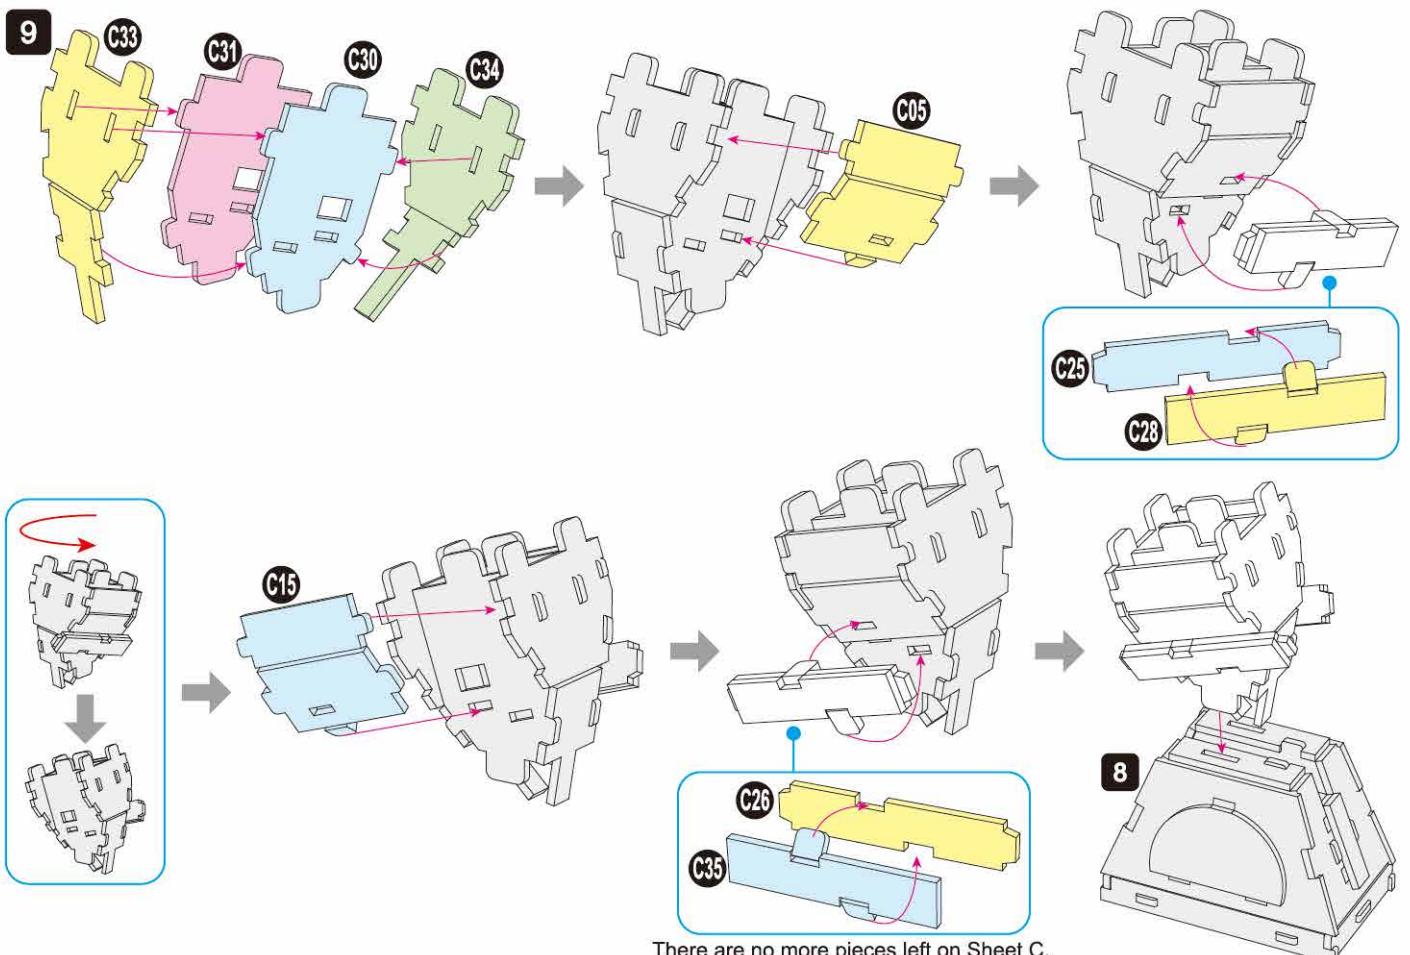

R2-D2™
Cardstock Model Kit

STAR
WARS™

ENG Apply glue to areas where you feel the tabs may become loose. Full drying time is approximately 45 minutes. For faster assembly time, please use fast drying glue as an alternative.

x1 Sheet

Contents: 6 Cardstock Sheets, Glue

R2-D2™

1

2

3

4

There are no more pieces left on Sheet A.
There are no more pieces left on Sheet B.

6

7

There are no more pieces left on Sheet C.

10

11

12

There are no more pieces left on Sheet E.

13