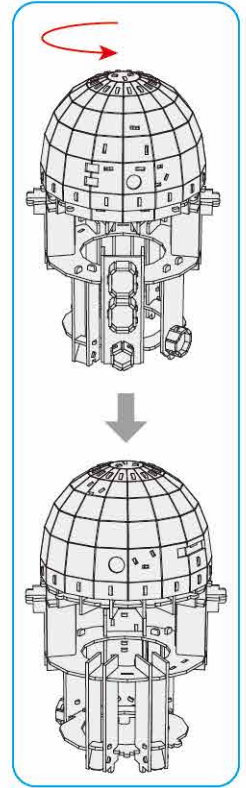

40

BUILD

Detailed
Models

Easy to
Assemble

Designed
for Display

12+

7.5 in × 7.3 in × 11 in
19 cm × 18.6 cm × 28 cm

201 pcs

x1 Sheet

Contents: 6 Cardstock Sheets, Glue

R2-D2™

1

2

3

4

There are no more pieces left on Sheet A.
There are no more pieces left on Sheet B.