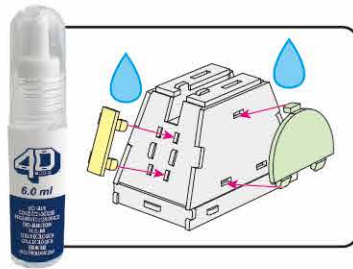

40

BUILD

Detailed
Models

Easy to
Assemble

Designed
for Display

15 in × 13.6 in × 10.3 in
38 cm × 34.5 cm × 26.1 cm

160 pcs

T-65 X-WING STARFIGHTER™

Cardstock Model Kit

STAR WARS™

12+

ENG Apply glue to areas where you feel the tabs may become loose. Full drying time is approximately 45 minutes. For faster assembly time, please use fast drying glue as an alternative.