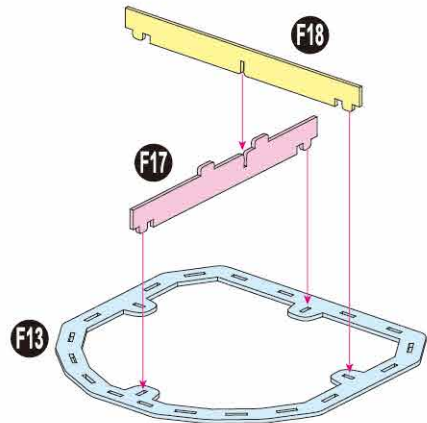

x1 Sheet **A**

Contents: 6 Cardstock Sheets, Glue

T-65 X-WING STARFIGHTER™

1

2

4

There are no more pieces left on Sheet A.

5

6

There are no more pieces left on Sheet B.

7

8

There are no more pieces left on Sheet C.

9

10

11

There are no more pieces left on Sheet D.

There are no more pieces left on Sheet F.

14

TM & © 2023 SPIN MASTER LTD. ALL RIGHTS RESERVED.
 SPIN MASTER LTD., 225 KING STREET WEST,
 TORONTO ON M5V 3M2 CANADA • SPIN MASTER INC., PMB #10053,
 300 INTERNATIONAL DRIVE, SUITE 100, WILLIAMSVILLE, NY 14221
 SPIN MASTER INTERNATIONAL B.V., KINGSFORDWEG 151,
 1043 GR AMSTERDAM, NL • SPIN MASTER AUSTRALIA PTY LTD, SUITE 101, LEVEL 1,
 18-24 CHANDOS STREET, ST LEONARDS, NSW 2065; ☎1800 316 982
 SPIN MASTER TOYS UK LTD, BOSTON HOUSE, BOSTON DRIVE, BOURNE END,
 BUCKINGHAMSHIRE, SL8 5YS, UK • WWW.SPINMASTERGAMES.COM