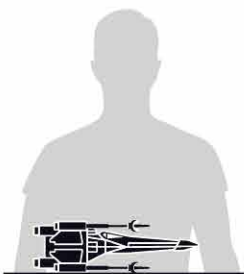

40

BUILD

Detailed
Models

Easy to
Assemble

Designed
for Display

15 in × 13.6 in × 10.3 in
38 cm × 34.5 cm × 26.1 cm

160 pcs

T-65 X-WING STARFIGHTER™

Cardstock Model Kit

STAR WARS™

12+

ENG Apply glue to areas where you feel the tabs may become loose. Full drying time is approximately 45 minutes. For faster assembly time, please use fast drying glue as an alternative.