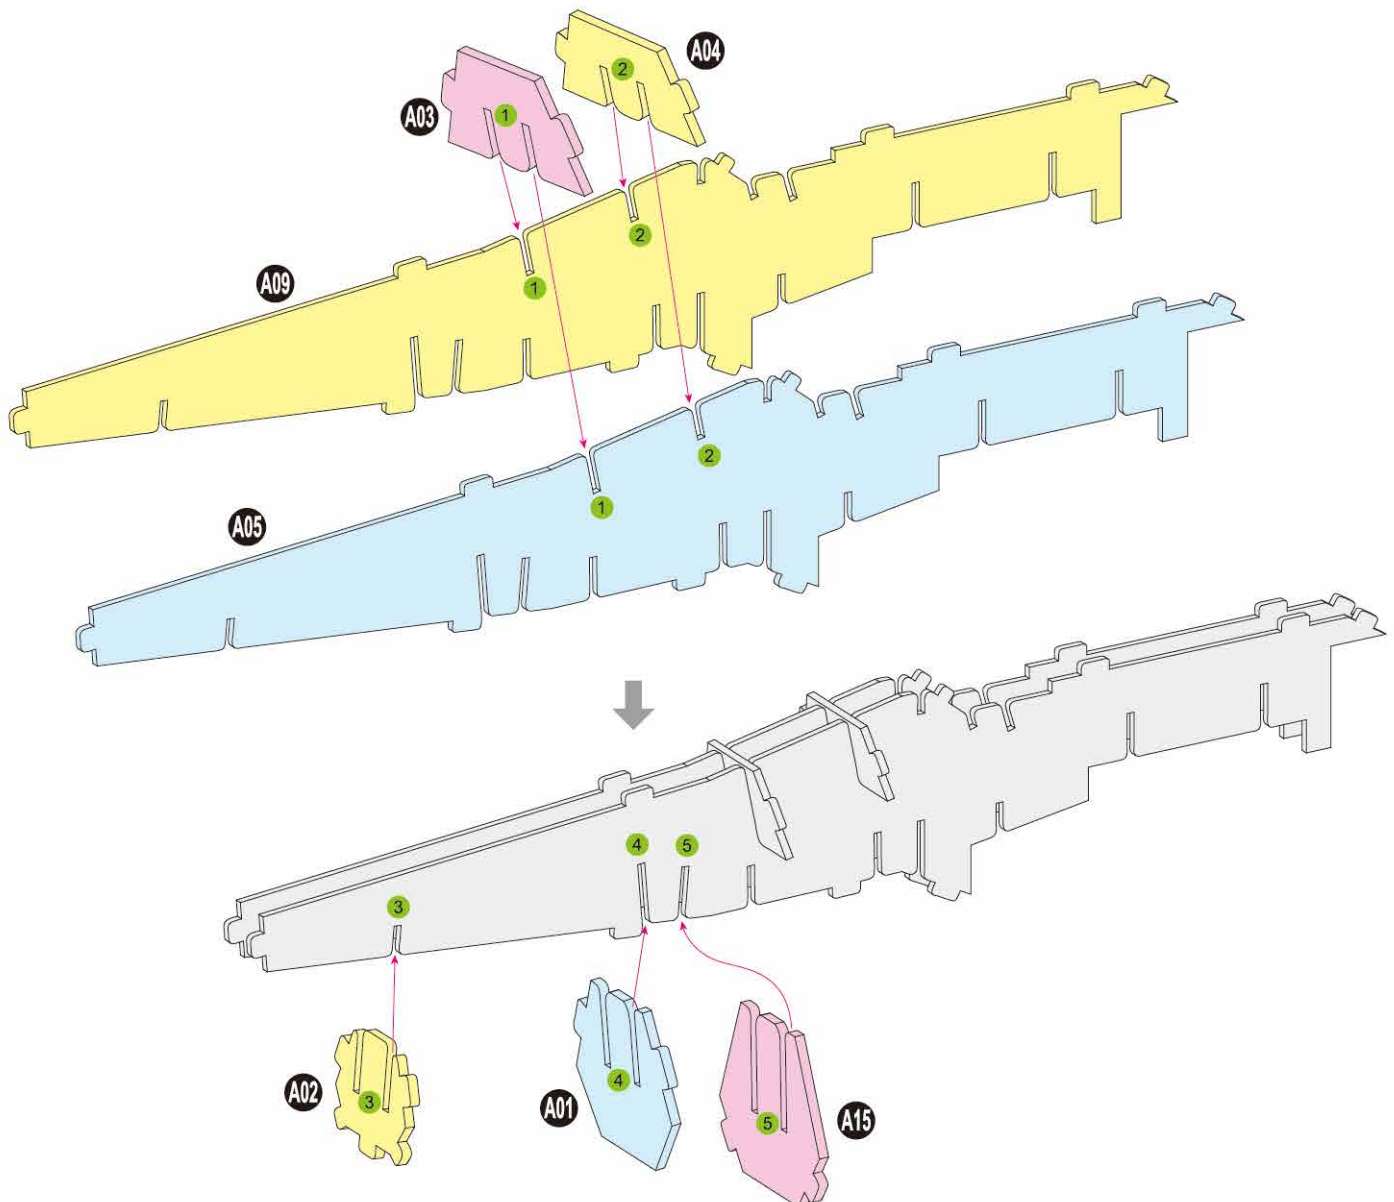

40

BUILD

Detailed
Models

Easy to
Assemble

Designed
for Display

15 in × 13.6 in × 10.3 in
38 cm × 34.5 cm × 26.1 cm

160 pcs

T-65 X-WING STARFIGHTER™

Cardstock Model Kit

STAR WARS™

12+

ENG Apply glue to areas where you feel the tabs may become loose. Full drying time is approximately 45 minutes. For faster assembly time, please use fast drying glue as an alternative.

x1 Sheet **A**

Contents: 6 Cardstock Sheets, Glue

T-65 X-WING STARFIGHTER™

1

2

4

There are no more pieces left on Sheet A.

5

6

There are no more pieces left on Sheet B.

7

8

There are no more pieces left on Sheet C.

9

10

11