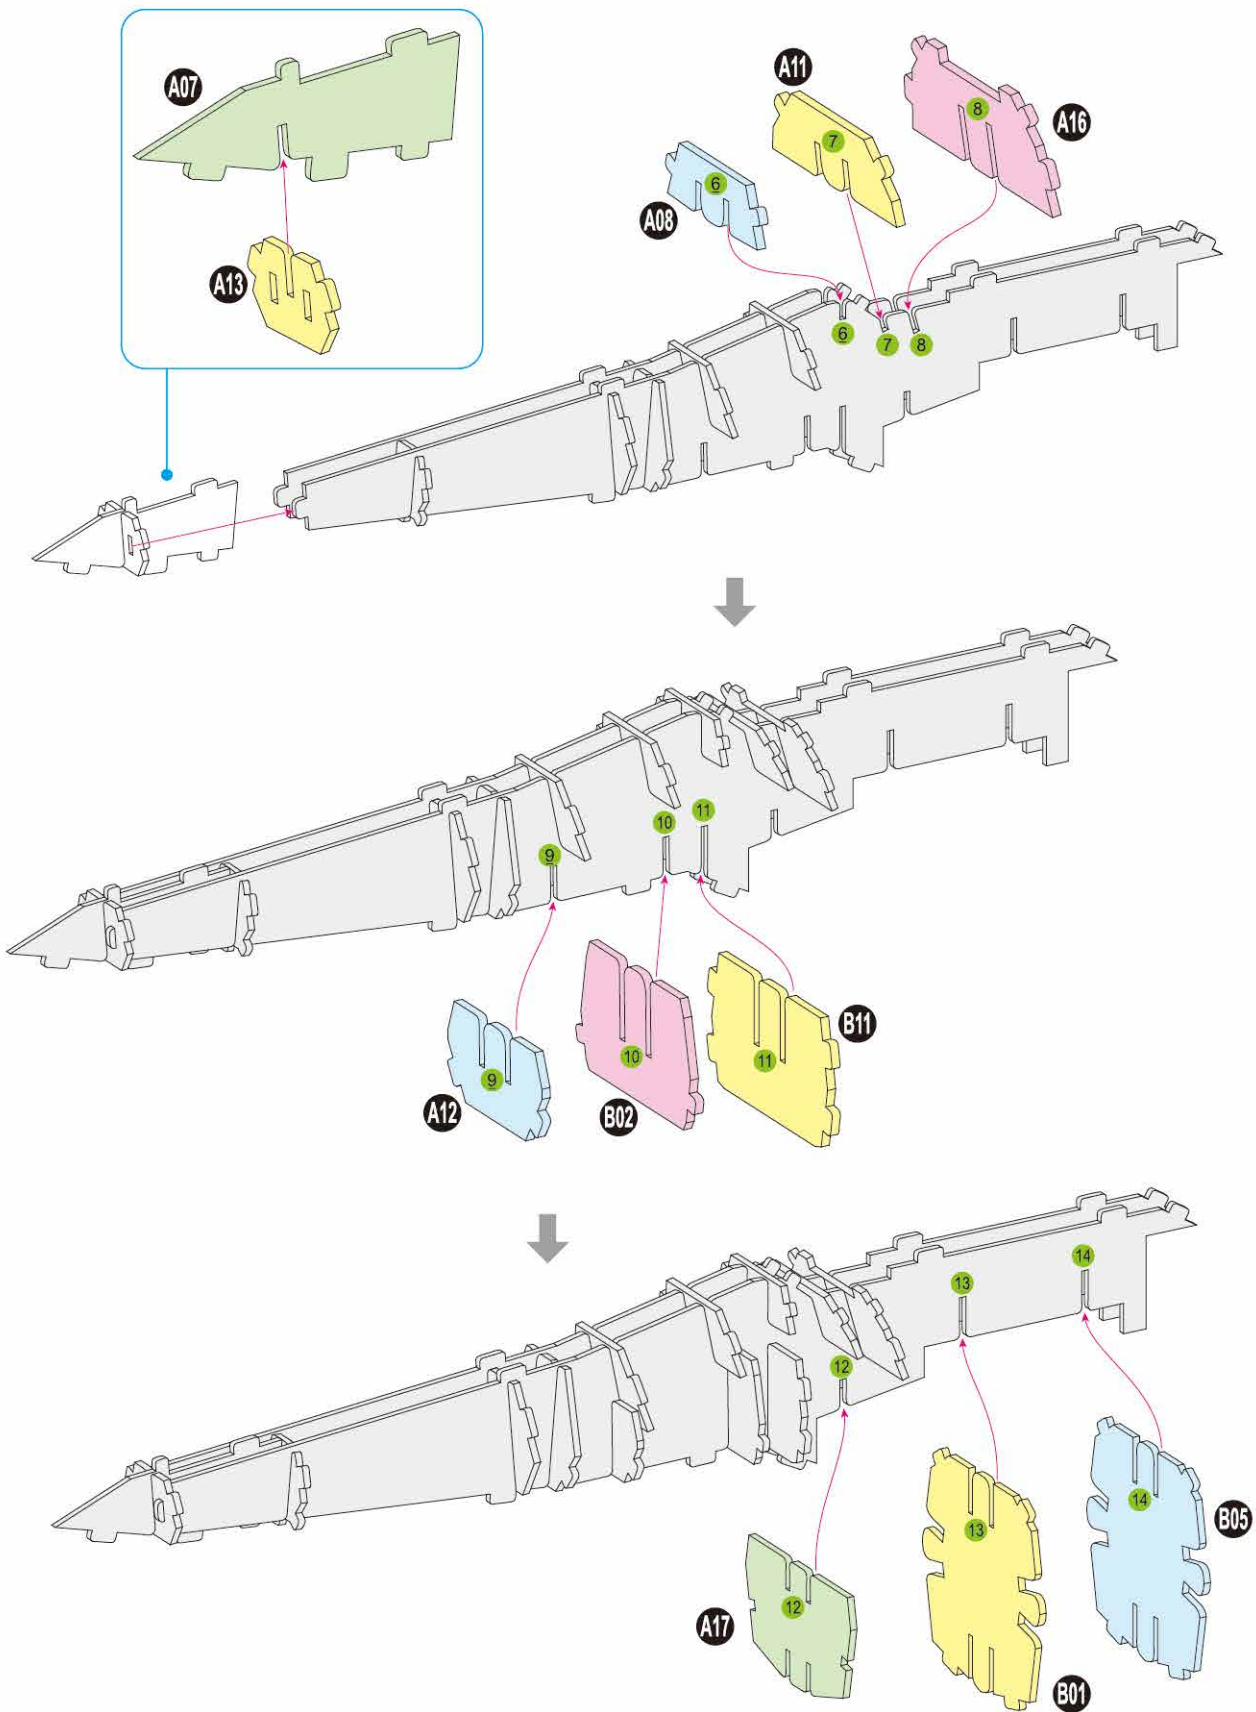

Cardstock Model Kit

STAR WARS™

12+

ENG Apply glue to areas where you feel the tabs may become loose. Full drying time is approximately 45 minutes. For faster assembly time, please use fast drying glue as an alternative.

x1 Sheet **A**

Contents: 6 Cardstock Sheets, Glue

T-65 X-WING STARFIGHTER™

1

2

4

There are no more pieces left on Sheet A.

5

6

There are no more pieces left on Sheet B.

7

8

There are no more pieces left on Sheet C.

9

10

11