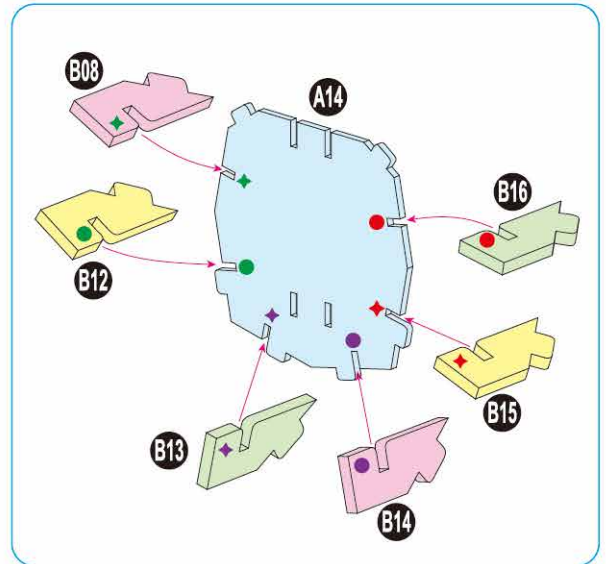

40

BUILD

Detailed
Models

Easy to
Assemble

Designed
for Display

15 in × 13.6 in × 10.3 in
38 cm × 34.5 cm × 26.1 cm

160 pcs

T-65 X-WING STARFIGHTER™

Cardstock Model Kit

STAR WARS™

12+

ENG Apply glue to areas where you feel the tabs may become loose. Full drying time is approximately 45 minutes. For faster assembly time, please use fast drying glue as an alternative.

x1 Sheet **A**

Contents: 6 Cardstock Sheets, Glue

T-65 X-WING STARFIGHTER™

1

2

4

There are no more pieces left on Sheet A.

5

6

There are no more pieces left on Sheet B.

7

8

There are no more pieces left on Sheet C.

9

10

11