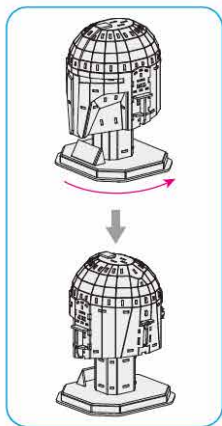

There are no more pieces left on Sheet D.

5

There are no more pieces left on Sheet E.

6

There are no more pieces left on Sheet F.

CAUTION: Do not drink glue. May be harmful if swallowed. Keep out of reach of pets and small children. May produce an allergic reaction in sensitive individuals. Keep it away from face, eyes and hair. Rinse eyes thoroughly in case of contact. Wash hands thoroughly with mild soap and water. Do not store or use product near heat, sparks or flame. Protect from exposure to direct sunlight. Replace cap after use. Spills can be wiped up with a damp cloth. Applicator can be washed in warm water.