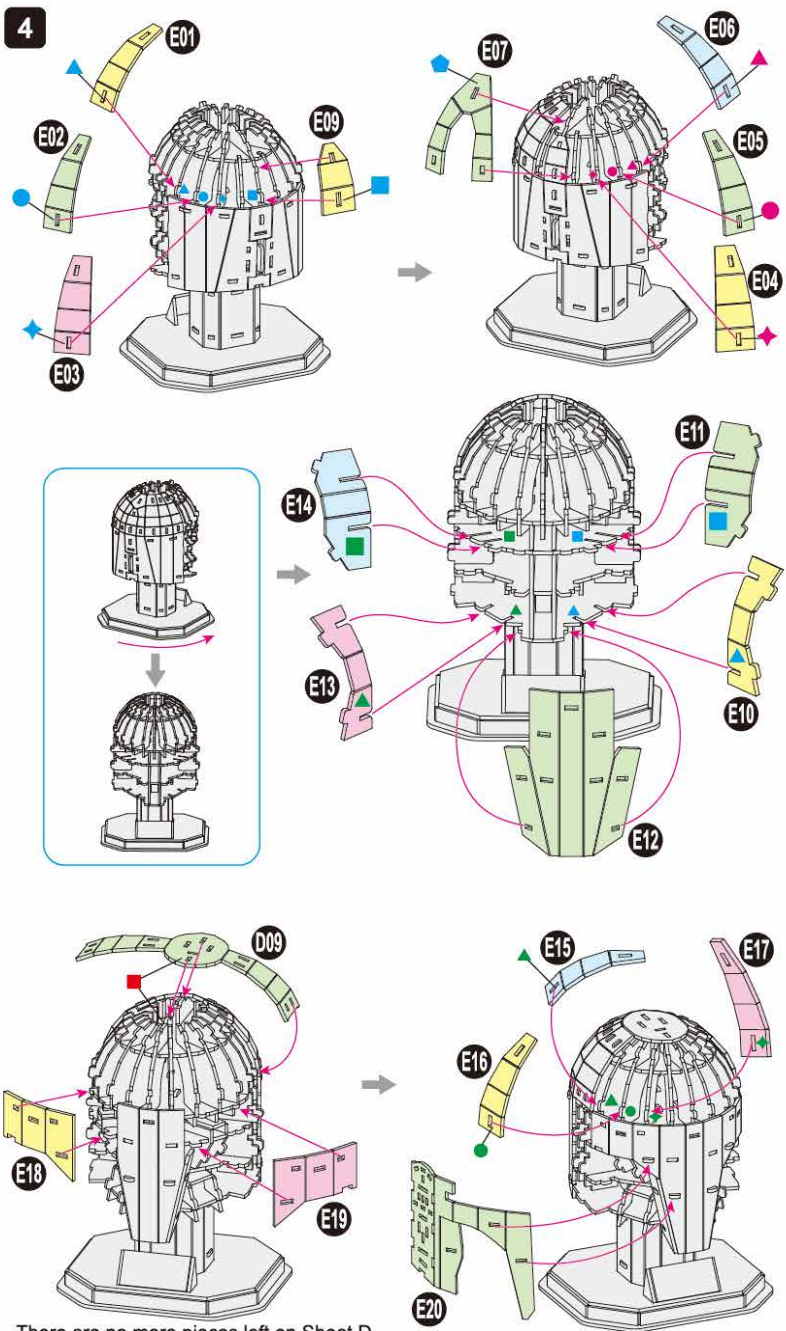

12+

40
BUILD

INSTRUCTION
MANUAL

88 pcs

THE MANDALORIAN™
HELMET
3D Cardstock Model Kit

**STAR
WARS**™

x1 Sheet **A**

Contents: 6 3D Cardstock Sheets, Glue

Apply glue to areas where you feel the tabs may become loose. Full drying time is approximately 45 minutes. For faster assembly time, please use fast-drying glue as an alternative.

THE MANDALORIAN™ HELMET

1

2

There are no more pieces left on Sheet A.

There are no more pieces left on Sheet B.

3**2****1****D01****D05****D02****D04****D10****D13****D11****D12****D08****D07****C09**

There are no more pieces left on Sheet C.

There are no more pieces left on Sheet D.

5

There are no more pieces left on Sheet E.

6

There are no more pieces left on Sheet F.

CAUTION: Do not drink glue. May be harmful if swallowed. Keep out of reach of pets and small children. May produce an allergic reaction in sensitive individuals. Keep it away from face, eyes and hair. Rinse eyes thoroughly in case of contact. Wash hands thoroughly with mild soap and water. Do not store or use product near heat, sparks or flame. Protect from exposure to direct sunlight. Replace cap after use. Spills can be wiped up with a damp cloth. Applicator can be washed in warm water.