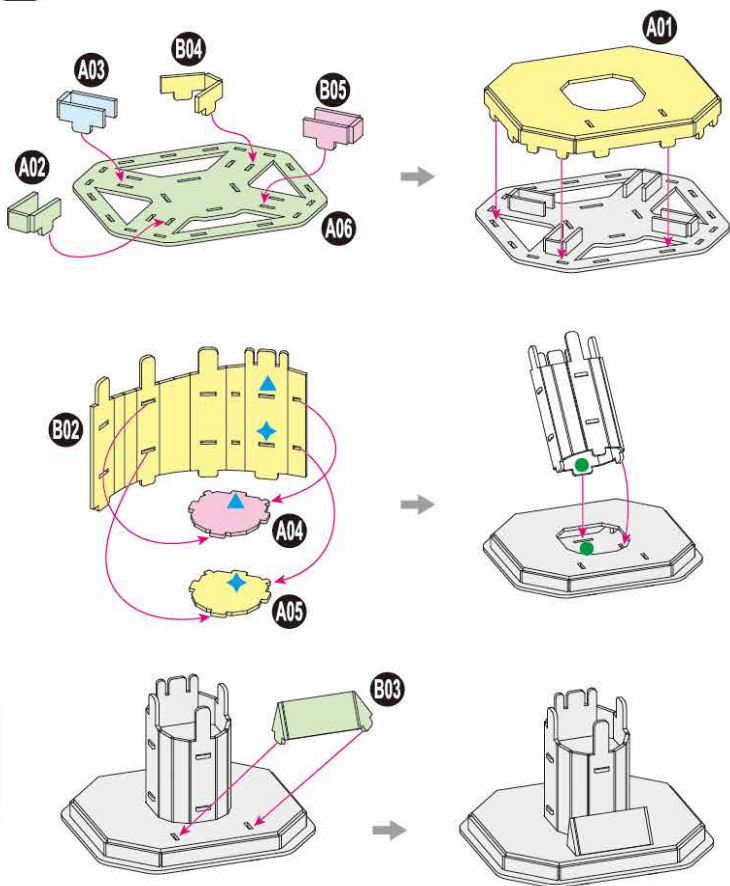

12+

40
BUILD

INSTRUCTION
MANUAL

88 pcs

THE MANDALORIAN™
HELMET
3D Cardstock Model Kit

**STAR
WARS**™

x1 Sheet **A**

Contents: 6 3D Cardstock Sheets, Glue

Apply glue to areas where you feel the tabs may become loose. Full drying time is approximately 45 minutes. For faster assembly time, please use fast-drying glue as an alternative.

THE MANDALORIAN™ HELMET

1

2

There are no more pieces left on Sheet A.

There are no more pieces left on Sheet B.

3**2****1****D01****D05****D02****D04****D10****D13****D11****D12****D08****D07****C09**

There are no more pieces left on Sheet C.

There are no more pieces left on Sheet D.

5

There are no more pieces left on Sheet E.

6

There are no more pieces left on Sheet F.

CAUTION: Do not drink glue. May be harmful if swallowed. Keep out of reach of pets and small children. May produce an allergic reaction in sensitive individuals. Keep it away from face, eyes and hair. Rinse eyes thoroughly in case of contact. Wash hands thoroughly with mild soap and water. Do not store or use product near heat, sparks or flame. Protect from exposure to direct sunlight. Replace cap after use. Spills can be wiped up with a damp cloth. Applicator can be washed in warm water.