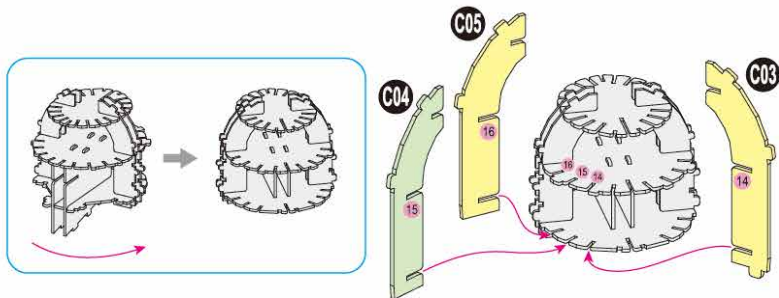

Apply glue to areas where you feel the tabs may become loose. Full drying time is approximately 45 minutes. For faster assembly time, please use fast-drying glue as an alternative.

THE MANDALORIAN™ HELMET

1

2

There are no more pieces left on Sheet A.

There are no more pieces left on Sheet B.

3**2****1****D01****D05****D02****D04****D10****D13****D11****D12****D08****D07****C09**

There are no more pieces left on Sheet C.

There are no more pieces left on Sheet D.

5

There are no more pieces left on Sheet E.

6

There are no more pieces left on Sheet F.

CAUTION: Do not drink glue. May be harmful if swallowed. Keep out of reach of pets and small children. May produce an allergic reaction in sensitive individuals. Keep it away from face, eyes and hair. Rinse eyes thoroughly in case of contact. Wash hands thoroughly with mild soap and water. Do not store or use product near heat, sparks or flame. Protect from exposure to direct sunlight. Replace cap after use. Spills can be wiped up with a damp cloth. Applicator can be washed in warm water.