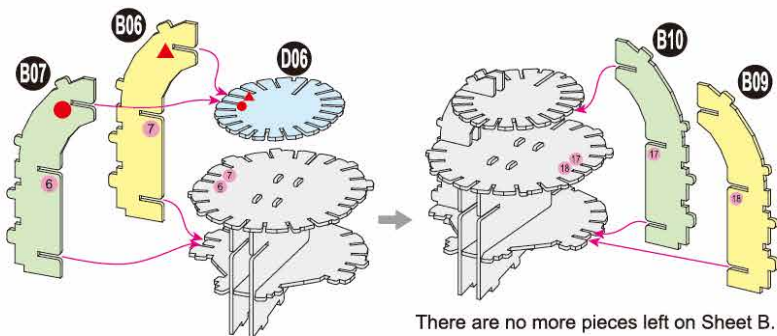

12+

40
BUILD

INSTRUCTION
MANUAL

88 pcs

THE MANDALORIAN™
HELMET
3D Cardstock Model Kit

**STAR
WARS**™

x1 Sheet **A**

Contents: 6 3D Cardstock Sheets, Glue

Apply glue to areas where you feel the tabs may become loose. Full drying time is approximately 45 minutes. For faster assembly time, please use fast-drying glue as an alternative.

THE MANDALORIAN™ HELMET

1

2

There are no more pieces left on Sheet A.

There are no more pieces left on Sheet B.

3**2****1****D01****D05****D02****D04****D10****D13****D11****D12****D08****D07****C09**

There are no more pieces left on Sheet C.

There are no more pieces left on Sheet D.

5

There are no more pieces left on Sheet E.

6

There are no more pieces left on Sheet F.

CAUTION: Do not drink glue. May be harmful if swallowed. Keep out of reach of pets and small children. May produce an allergic reaction in sensitive individuals. Keep it away from face, eyes and hair. Rinse eyes thoroughly in case of contact. Wash hands thoroughly with mild soap and water. Do not store or use product near heat, sparks or flame. Protect from exposure to direct sunlight. Replace cap after use. Spills can be wiped up with a damp cloth. Applicator can be washed in warm water.