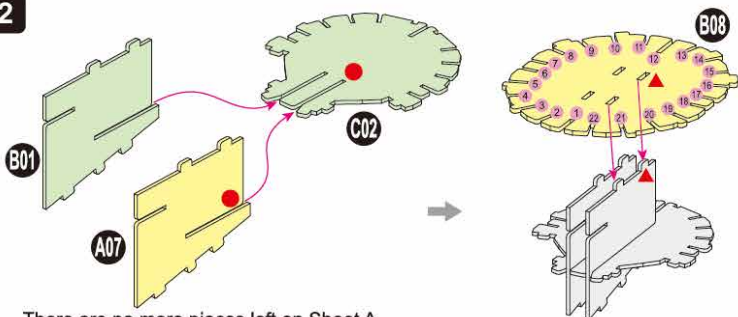

2

There are no more pieces left on Sheet A.