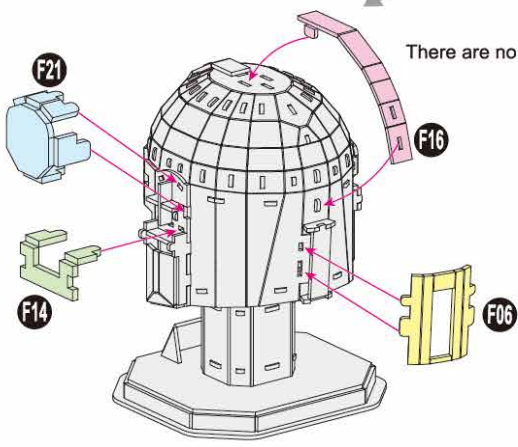

There are no more pieces left on Sheet D.

5

There are no more pieces left on Sheet E.

6

There are no more pieces left on Sheet F.

CAUTION: Do not drink glue. May be harmful if swallowed. Keep out of reach of pets and small children. May produce an allergic reaction in sensitive individuals. Keep it away from face, eyes and hair. Rinse eyes thoroughly in case of contact. Wash hands thoroughly with mild soap and water. Do not store or use product near heat, sparks or flame. Protect from exposure to direct sunlight. Replace cap after use. Spills can be wiped up with a damp cloth. Applicator can be washed in warm water.