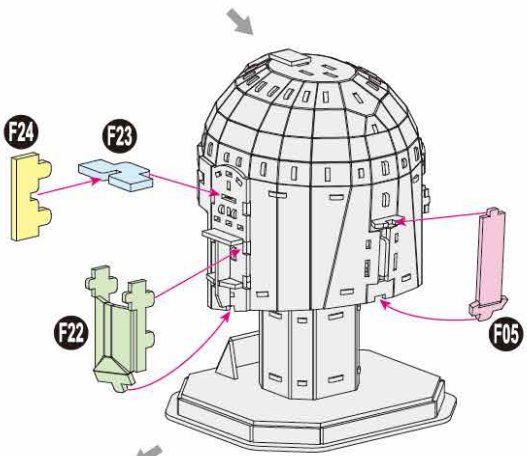

There are no more pieces left on Sheet D.

5

There are no more pieces left on Sheet E.

6

There are no more pieces left on Sheet F.

CAUTION: Do not drink glue. May be harmful if swallowed. Keep out of reach of pets and small children. May produce an allergic reaction in sensitive individuals. Keep it away from face, eyes and hair. Rinse eyes thoroughly in case of contact. Wash hands thoroughly with mild soap and water. Do not store or use product near heat, sparks or flame. Protect from exposure to direct sunlight. Replace cap after use. Spills can be wiped up with a damp cloth. Applicator can be washed in warm water.