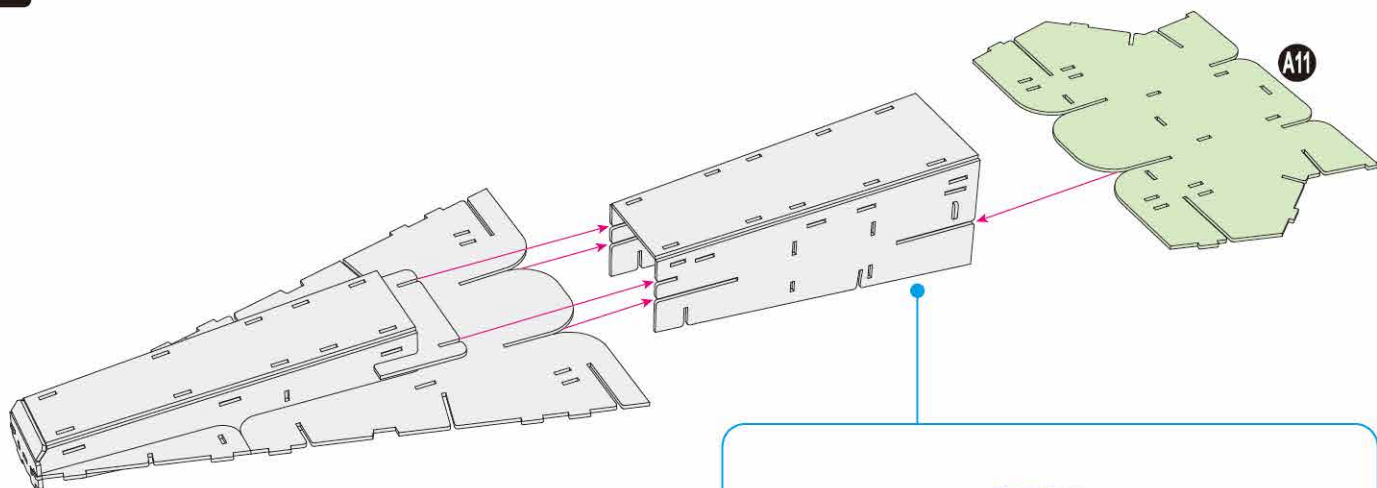

x1 Sheet **F**

Contents: 14 Cardstock Sheets, Glue

VENATOR-CLASS STAR DESTROYER™

1

2

3

6

7

9

11

15

There are no more pieces left on Sheet B.

There are no more pieces left on Sheet E.

There are no more pieces left on Sheet D.

There are no more pieces left on Sheet L.

There are no more pieces left on Sheet F.