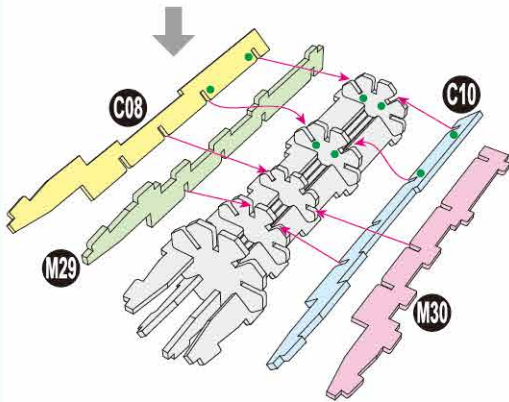

x1 Sheet **F**

Contents: 14 Cardstock Sheets, Glue

VENATOR-CLASS STAR DESTROYER™

1

2

3

6

7

9

11

15

There are no more pieces left on Sheet B.

There are no more pieces left on Sheet E.

There are no more pieces left on Sheet D.

There are no more pieces left on Sheet L.

There are no more pieces left on Sheet F.

There are no more pieces left on Sheet G.

There are no more pieces left on Sheet A.
 There are no more pieces left on Sheet H.
 There are no more pieces left on Sheet J.

There are no more pieces left on Sheet N.