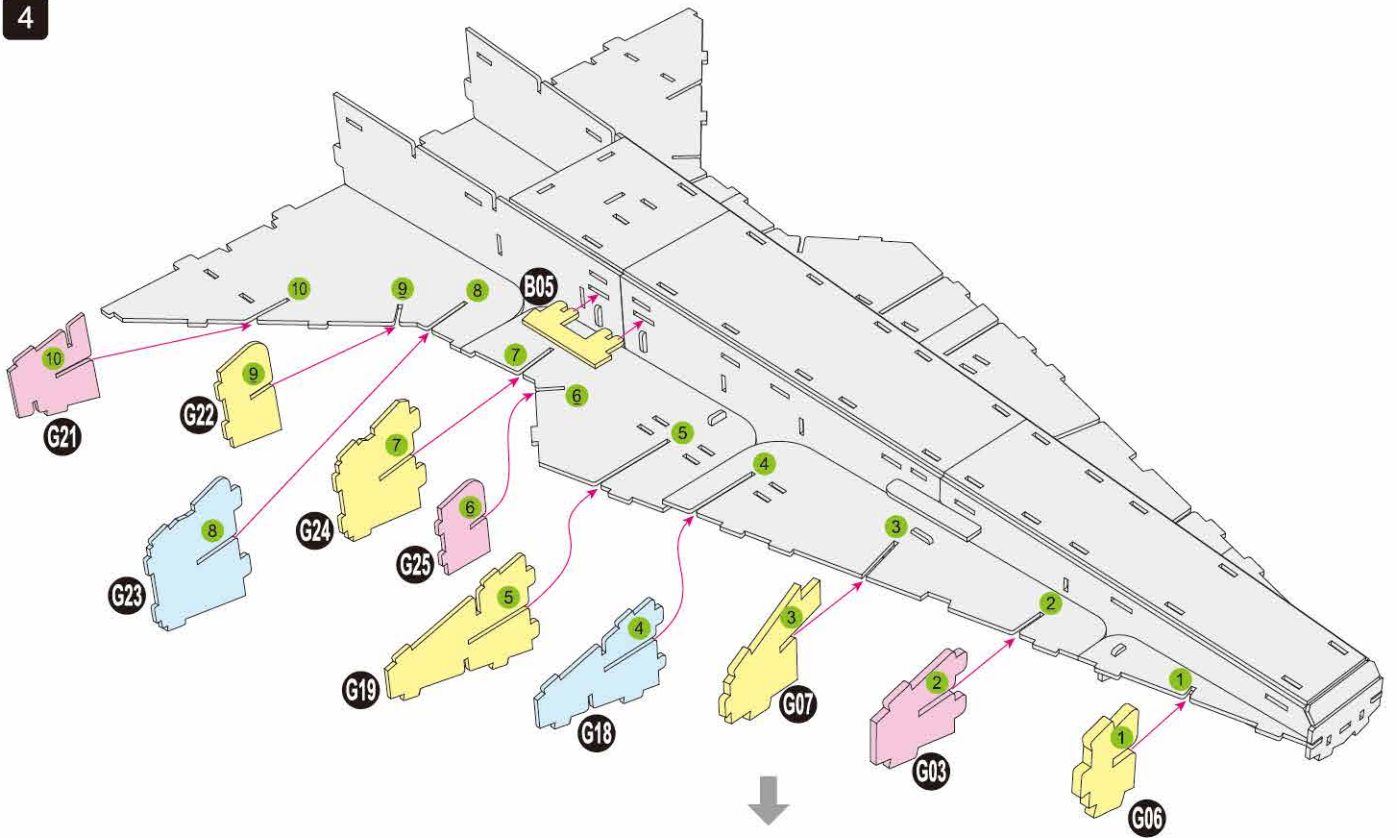

x1 Sheet **F**

Contents: 14 Cardstock Sheets, Glue

VENATOR-CLASS STAR DESTROYER™

1

2

3

6

7