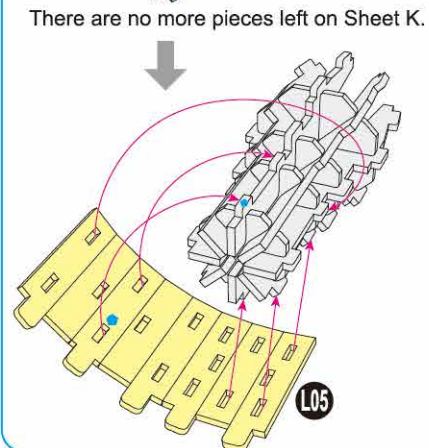

x1 Sheet **F**

Contents: 14 Cardstock Sheets, Glue

VENATOR-CLASS STAR DESTROYER™

1

2

3

6

7

9

11

15

There are no more pieces left on Sheet B.

There are no more pieces left on Sheet E.

There are no more pieces left on Sheet D.

There are no more pieces left on Sheet L.

There are no more pieces left on Sheet F.

There are no more pieces left on Sheet G.

There are no more pieces left on Sheet A.
 There are no more pieces left on Sheet H.
 There are no more pieces left on Sheet J.

There are no more pieces left on Sheet N.