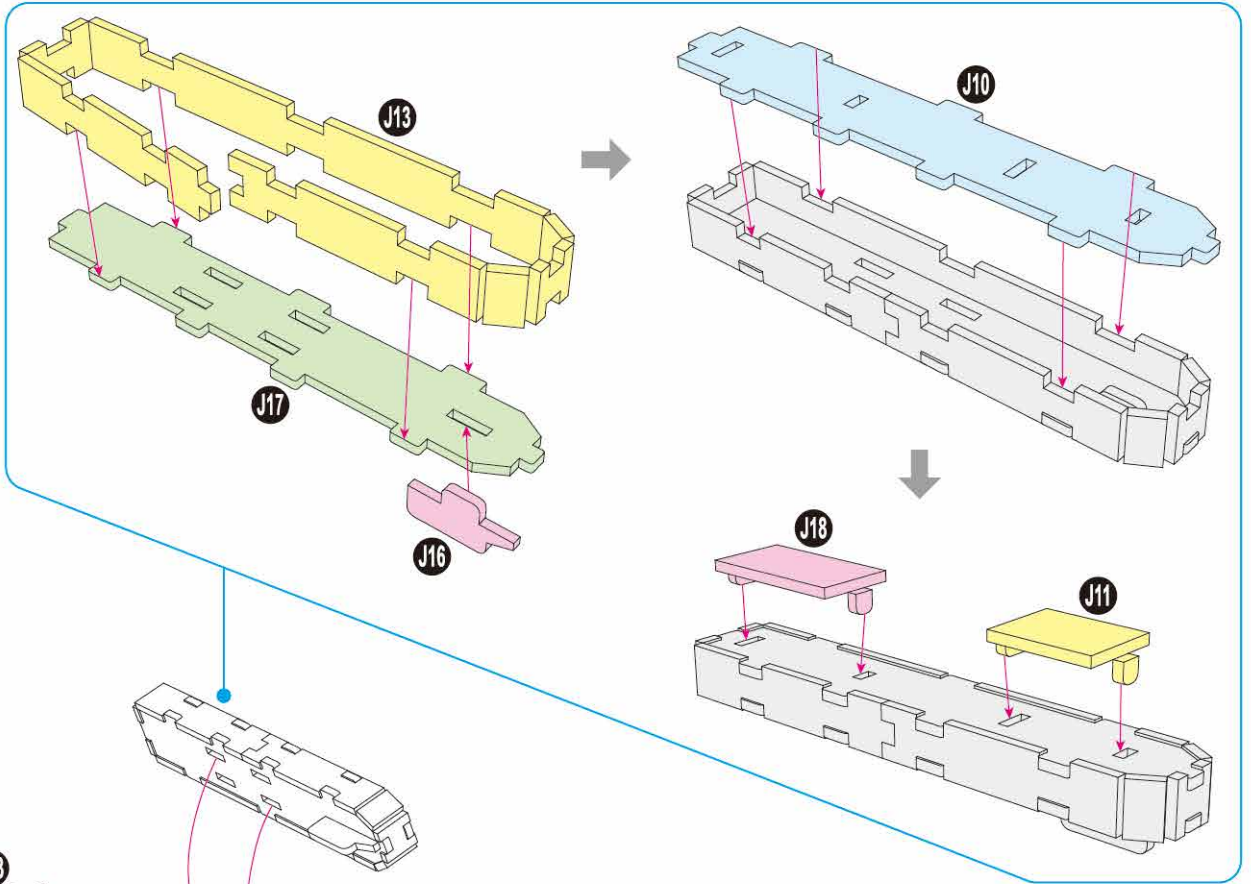

x1 Sheet **F**

Contents: 14 Cardstock Sheets, Glue

VENATOR-CLASS STAR DESTROYER™

1

2

3

6

7

9

11

15

There are no more pieces left on Sheet B.

There are no more pieces left on Sheet E.

There are no more pieces left on Sheet D.

There are no more pieces left on Sheet L.

There are no more pieces left on Sheet F.

There are no more pieces left on Sheet G.

There are no more pieces left on Sheet A.
 There are no more pieces left on Sheet H.
 There are no more pieces left on Sheet J.

There are no more pieces left on Sheet N.