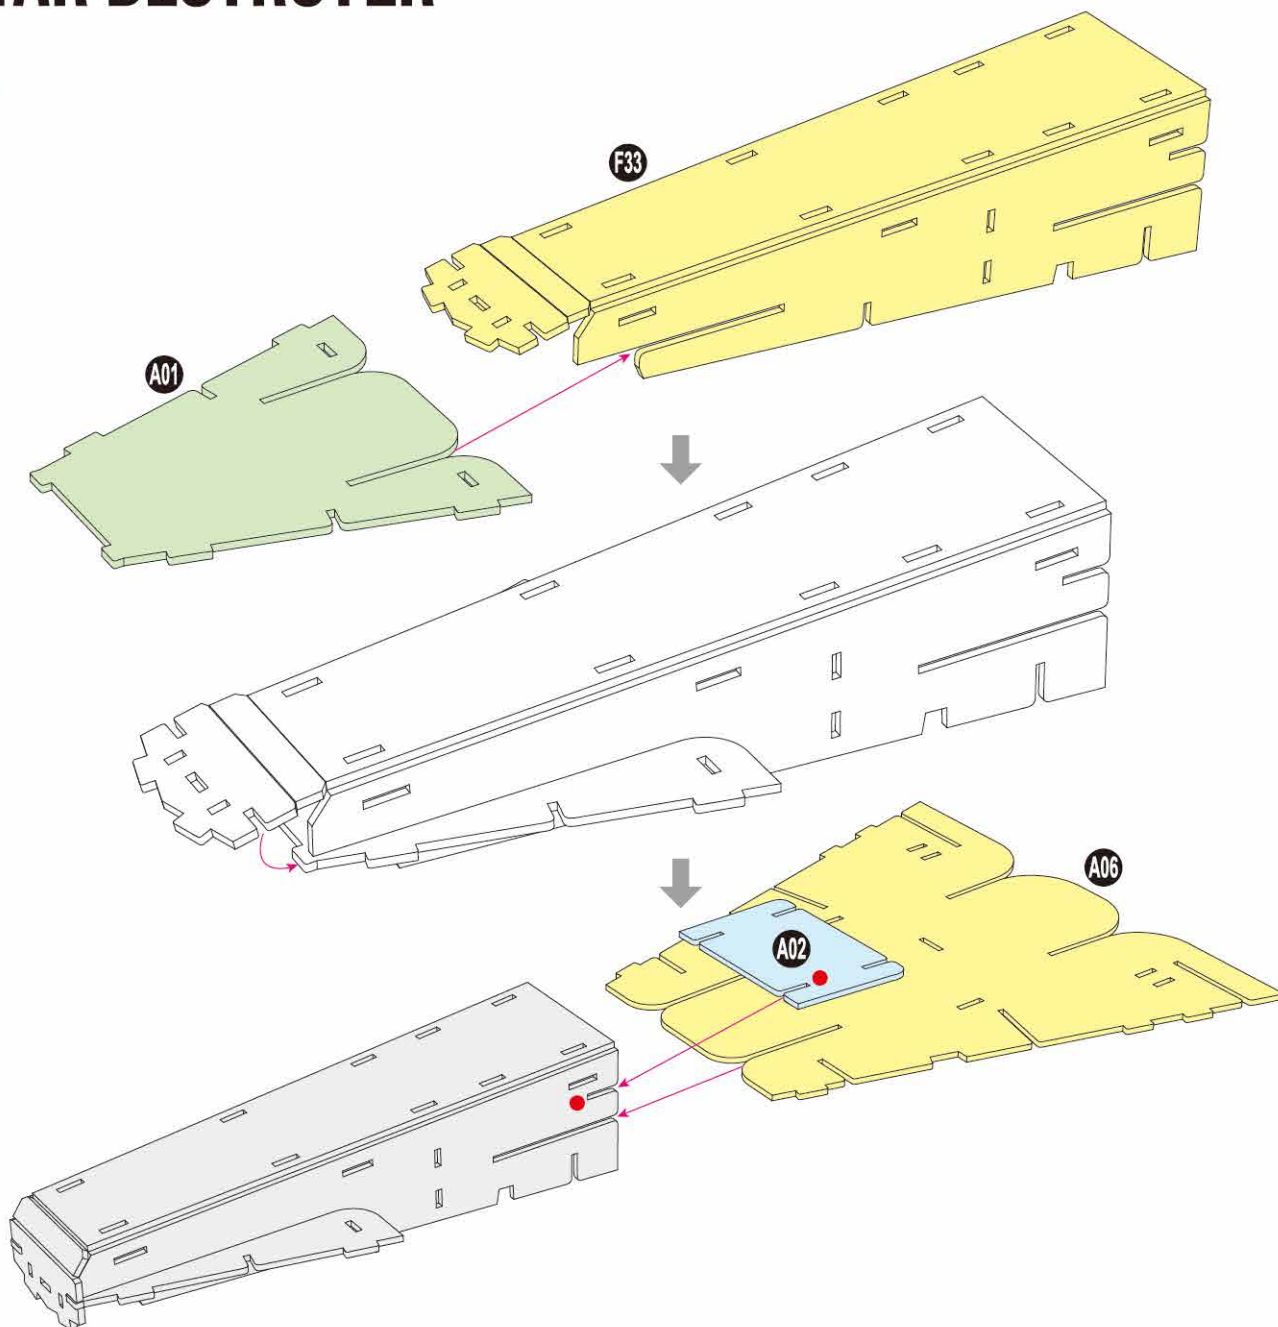

40
BUILD

Detailed
Models

Easy to
Assemble

Designed
for Display

27 in × 13.6 in × 10.75 in
69 cm × 34.5 cm × 27.3 cm

288 pcs

**VENATOR-CLASS
STAR DESTROYER™**

Cardstock Model Kit

12+

**STAR
WARS™**

ENG Apply glue to areas where you feel the tabs may become loose. Full drying time is approximately 45 minutes. For faster assembly time, please use fast drying glue as an alternative.

x1 Sheet **F**

Contents: 14 Cardstock Sheets, Glue

VENATOR-CLASS STAR DESTROYER™

1

2

3

6

7