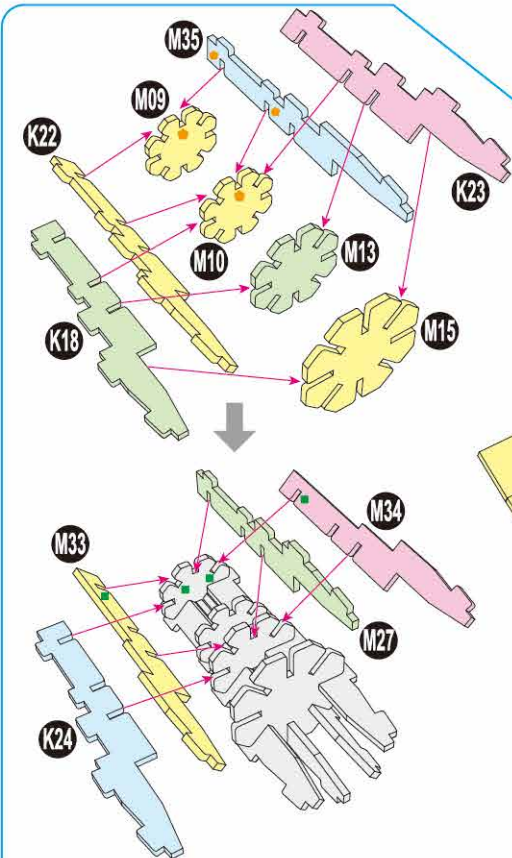

40
BUILD

Detailed
Models

Easy to
Assemble

Designed
for Display

27 in × 13.6 in × 10.75 in
69 cm × 34.5 cm × 27.3 cm

288 pcs

**VENATOR-CLASS
STAR DESTROYER™**

Cardstock Model Kit

x1 Sheet **F**

Contents: 14 Cardstock Sheets, Glue

VENATOR-CLASS STAR DESTROYER™

1

2

3

6

7

9

11

15

There are no more pieces left on Sheet B.

There are no more pieces left on Sheet E.

There are no more pieces left on Sheet D.

There are no more pieces left on Sheet L.

There are no more pieces left on Sheet F.

There are no more pieces left on Sheet G.

There are no more pieces left on Sheet A.
 There are no more pieces left on Sheet H.
 There are no more pieces left on Sheet J.

There are no more pieces left on Sheet N.