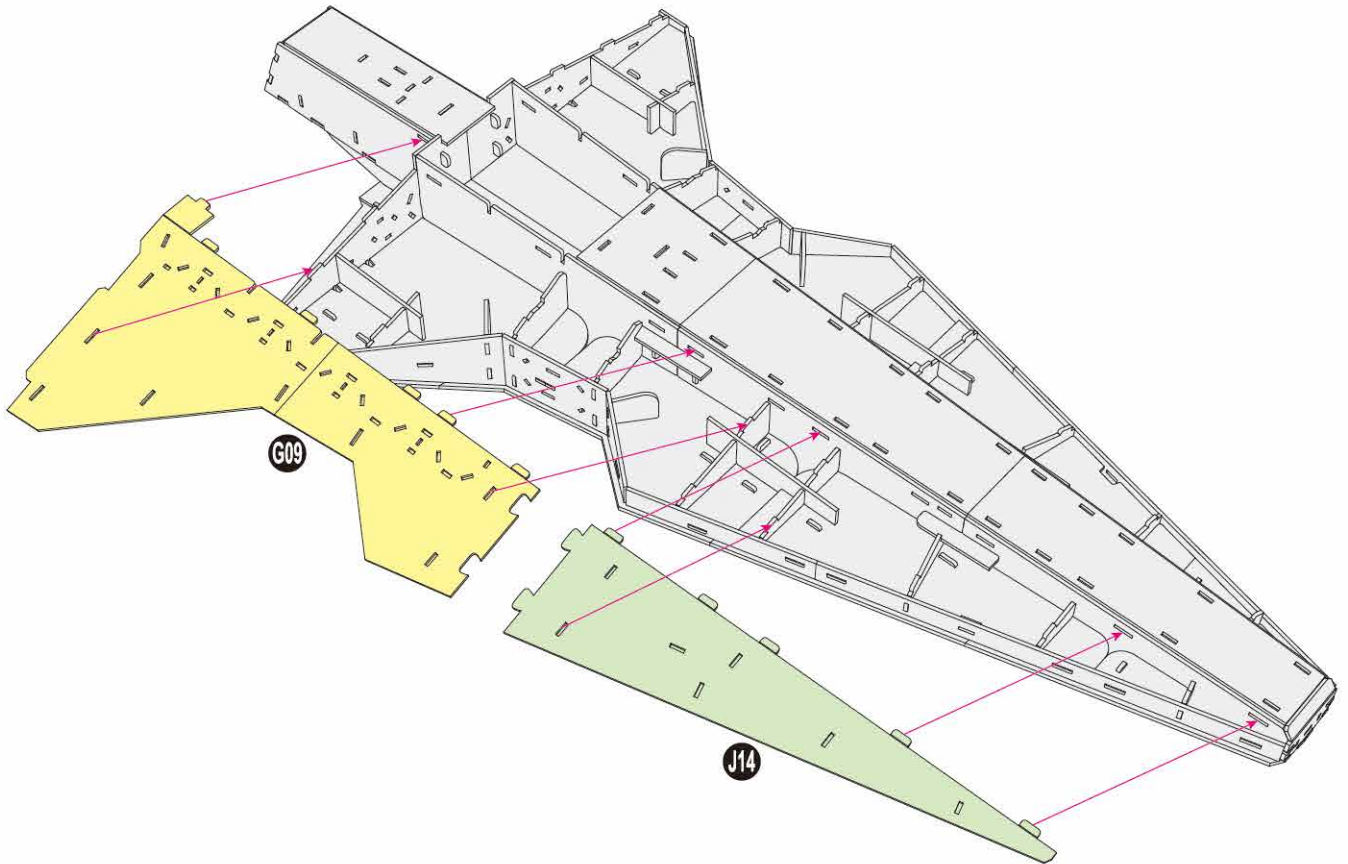

40
BUILD

Detailed
Models

Easy to
Assemble

Designed
for Display

27 in × 13.6 in × 10.75 in
69 cm × 34.5 cm × 27.3 cm

288 pcs

**VENATOR-CLASS
STAR DESTROYER™**

Cardstock Model Kit

x1 Sheet **F**

Contents: 14 Cardstock Sheets, Glue

VENATOR-CLASS STAR DESTROYER™

1

2

3

6

7

9

11

15

There are no more pieces left on Sheet B.

There are no more pieces left on Sheet E.

There are no more pieces left on Sheet D.

There are no more pieces left on Sheet L.

There are no more pieces left on Sheet F.