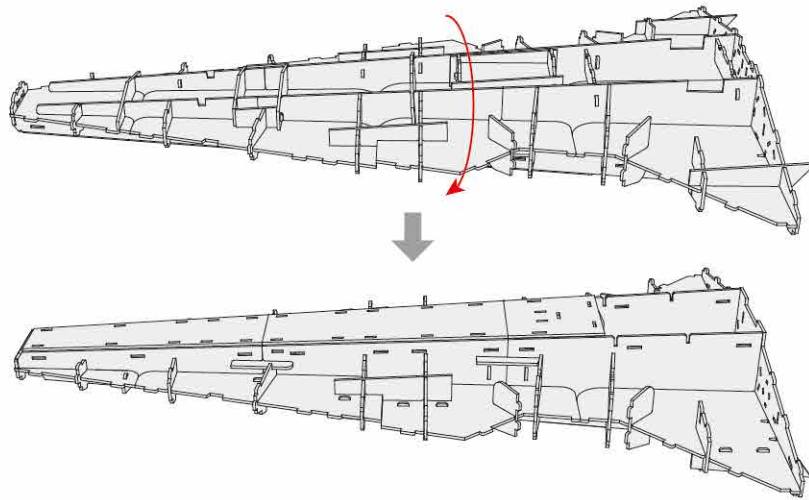

x1 Sheet **F**

Contents: 14 Cardstock Sheets, Glue

VENATOR-CLASS STAR DESTROYER™

1

2

3

6

7

9

11

15

There are no more pieces left on Sheet B.

There are no more pieces left on Sheet E.

There are no more pieces left on Sheet D.

There are no more pieces left on Sheet L.

There are no more pieces left on Sheet F.