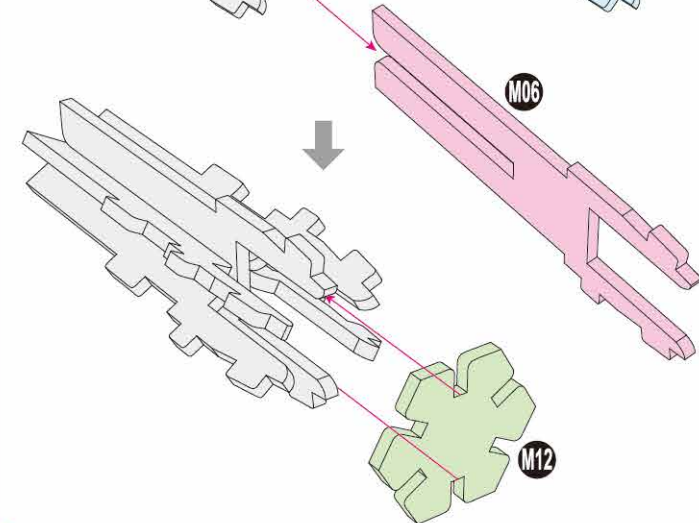

x1 Sheet **F**

Contents: 14 Cardstock Sheets, Glue

VENATOR-CLASS STAR DESTROYER™

1

2

3

6

7

9

11

15

There are no more pieces left on Sheet B.

There are no more pieces left on Sheet E.

There are no more pieces left on Sheet D.

There are no more pieces left on Sheet L.

There are no more pieces left on Sheet F.

There are no more pieces left on Sheet G.

There are no more pieces left on Sheet A.
 There are no more pieces left on Sheet H.
 There are no more pieces left on Sheet J.

There are no more pieces left on Sheet N.