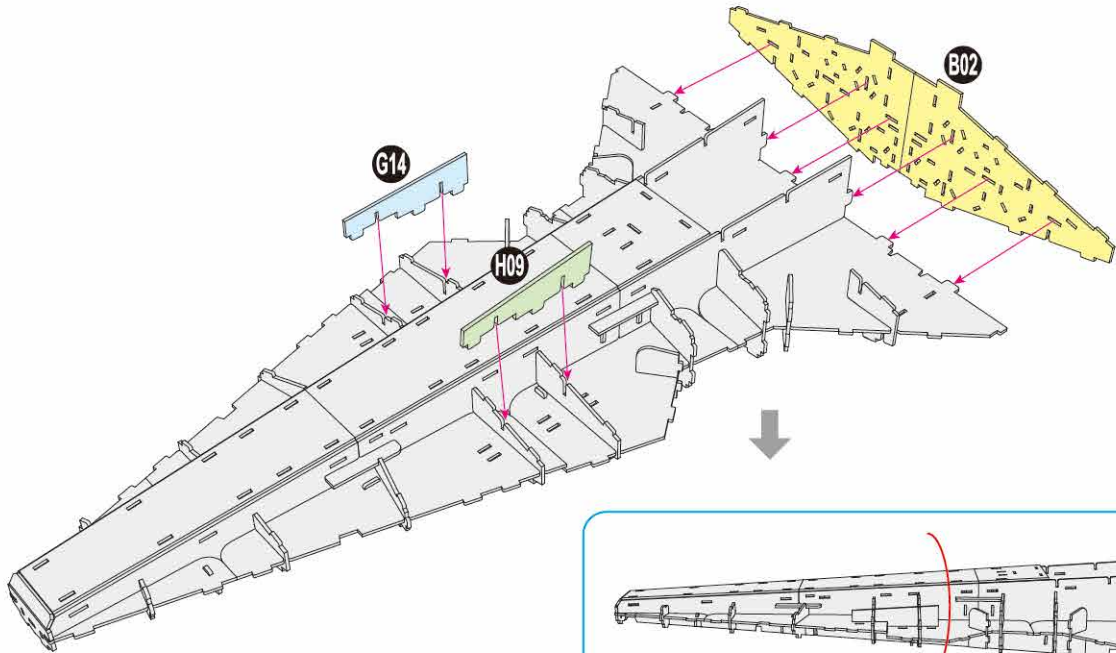

x1 Sheet **F**

Contents: 14 Cardstock Sheets, Glue

VENATOR-CLASS STAR DESTROYER™

1

2

3

6

7