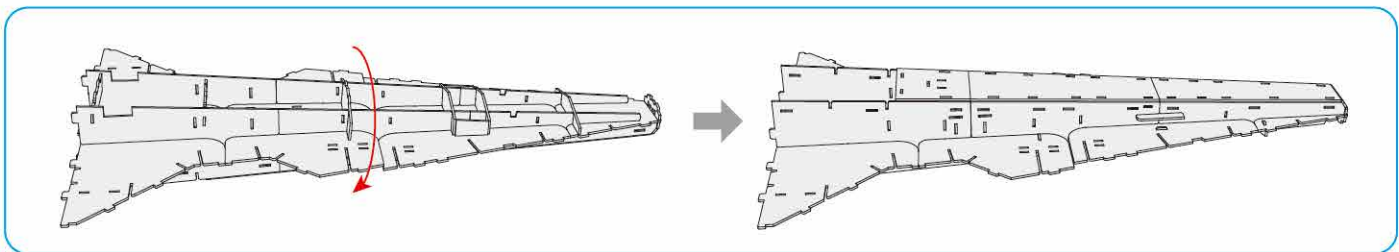

x1 Sheet **F**

Contents: 14 Cardstock Sheets, Glue

VENATOR-CLASS STAR DESTROYER™

1

2

3

6

7