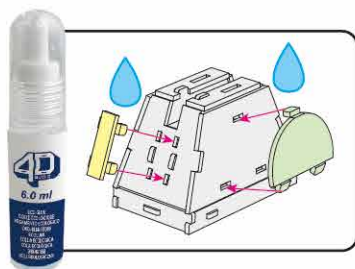

ENG Apply glue to areas where you feel the tabs may become loose. Full drying time is approximately 45 minutes. For faster assembly time, please use fast drying glue as an alternative.