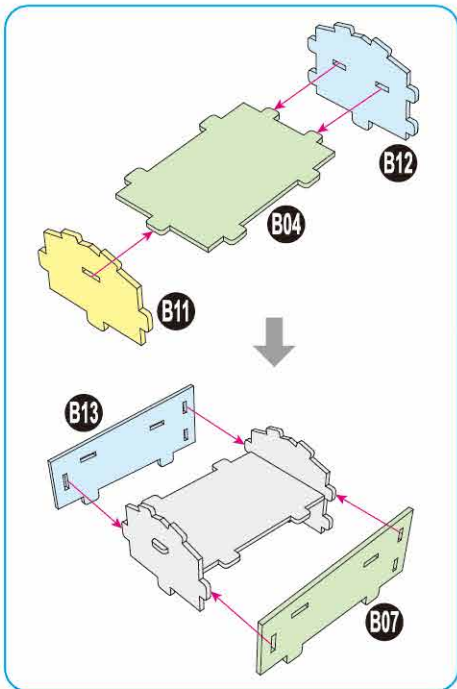

40
BUILD

Detailed
Models

Easy to
Assemble

Designed
for Display

27 in × 13.6 in × 10.75 in
69 cm × 34.5 cm × 27.3 cm

288 pcs

**VENATOR-CLASS
STAR DESTROYER™**

Cardstock Model Kit

x1 Sheet **F**

Contents: 14 Cardstock Sheets, Glue

VENATOR-CLASS STAR DESTROYER™

1

2

3

6

7

9

11

15

There are no more pieces left on Sheet B.

There are no more pieces left on Sheet E.

There are no more pieces left on Sheet D.

There are no more pieces left on Sheet L.

There are no more pieces left on Sheet F.

There are no more pieces left on Sheet G.

There are no more pieces left on Sheet A.
 There are no more pieces left on Sheet H.
 There are no more pieces left on Sheet J.

There are no more pieces left on Sheet N.