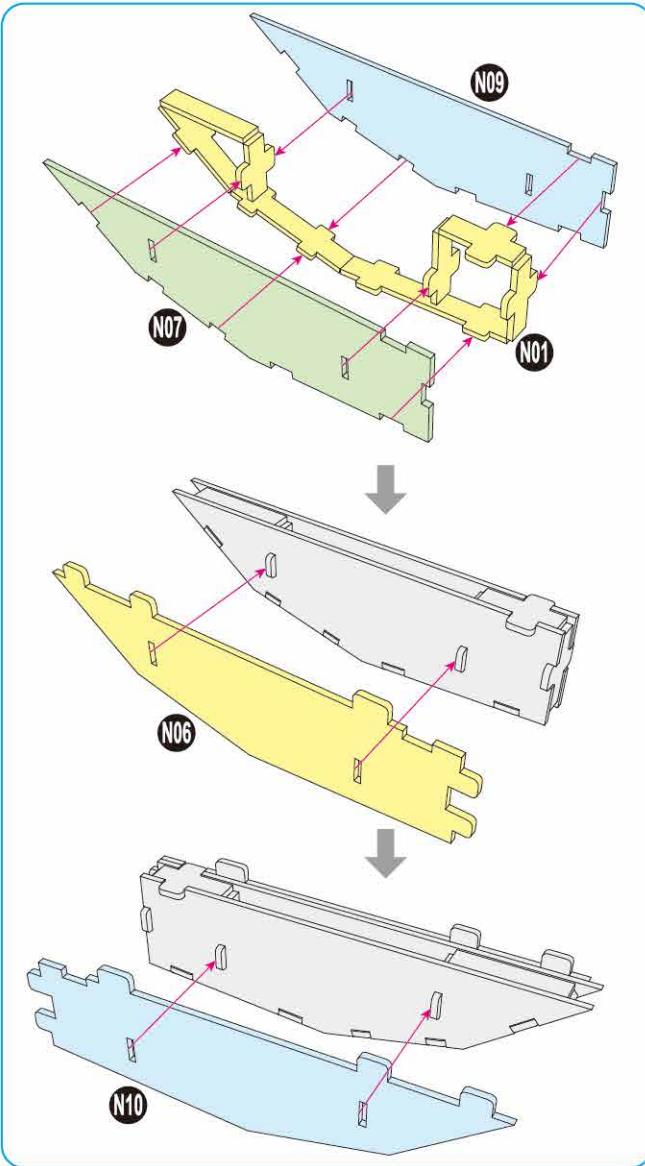

40
BUILD

Detailed
Models

Easy to
Assemble

Designed
for Display

27 in × 13.6 in × 10.75 in
69 cm × 34.5 cm × 27.3 cm

288 pcs

**VENATOR-CLASS
STAR DESTROYER™**

Cardstock Model Kit

12+

**STAR
WARS™**

ENG Apply glue to areas where you feel the tabs may become loose. Full drying time is approximately 45 minutes. For faster assembly time, please use fast drying glue as an alternative.

x1 Sheet **F**

Contents: 14 Cardstock Sheets, Glue

VENATOR-CLASS STAR DESTROYER™

1

2

3

6

7

9

11

15

There are no more pieces left on Sheet B.

There are no more pieces left on Sheet E.

There are no more pieces left on Sheet D.

There are no more pieces left on Sheet L.

There are no more pieces left on Sheet F.