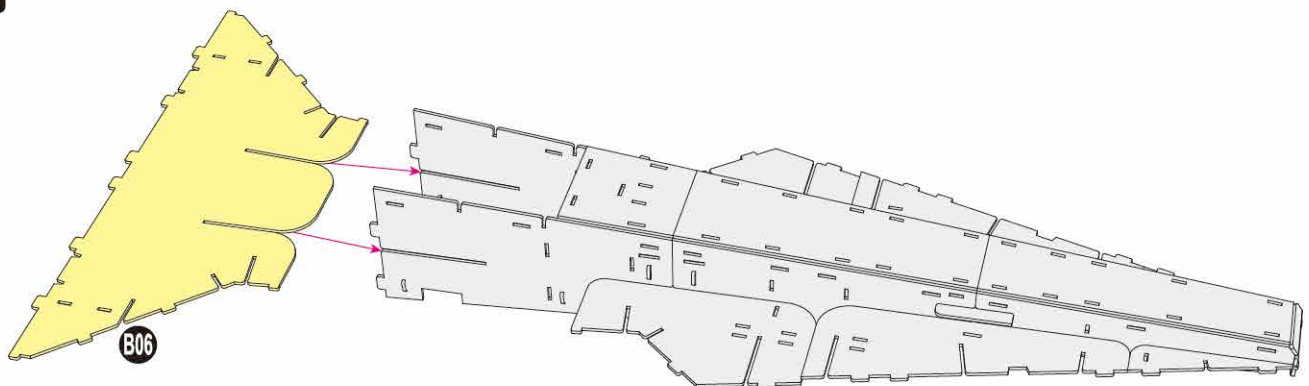

x1 Sheet **F**

Contents: 14 Cardstock Sheets, Glue

VENATOR-CLASS STAR DESTROYER™

1

2

3

6

7