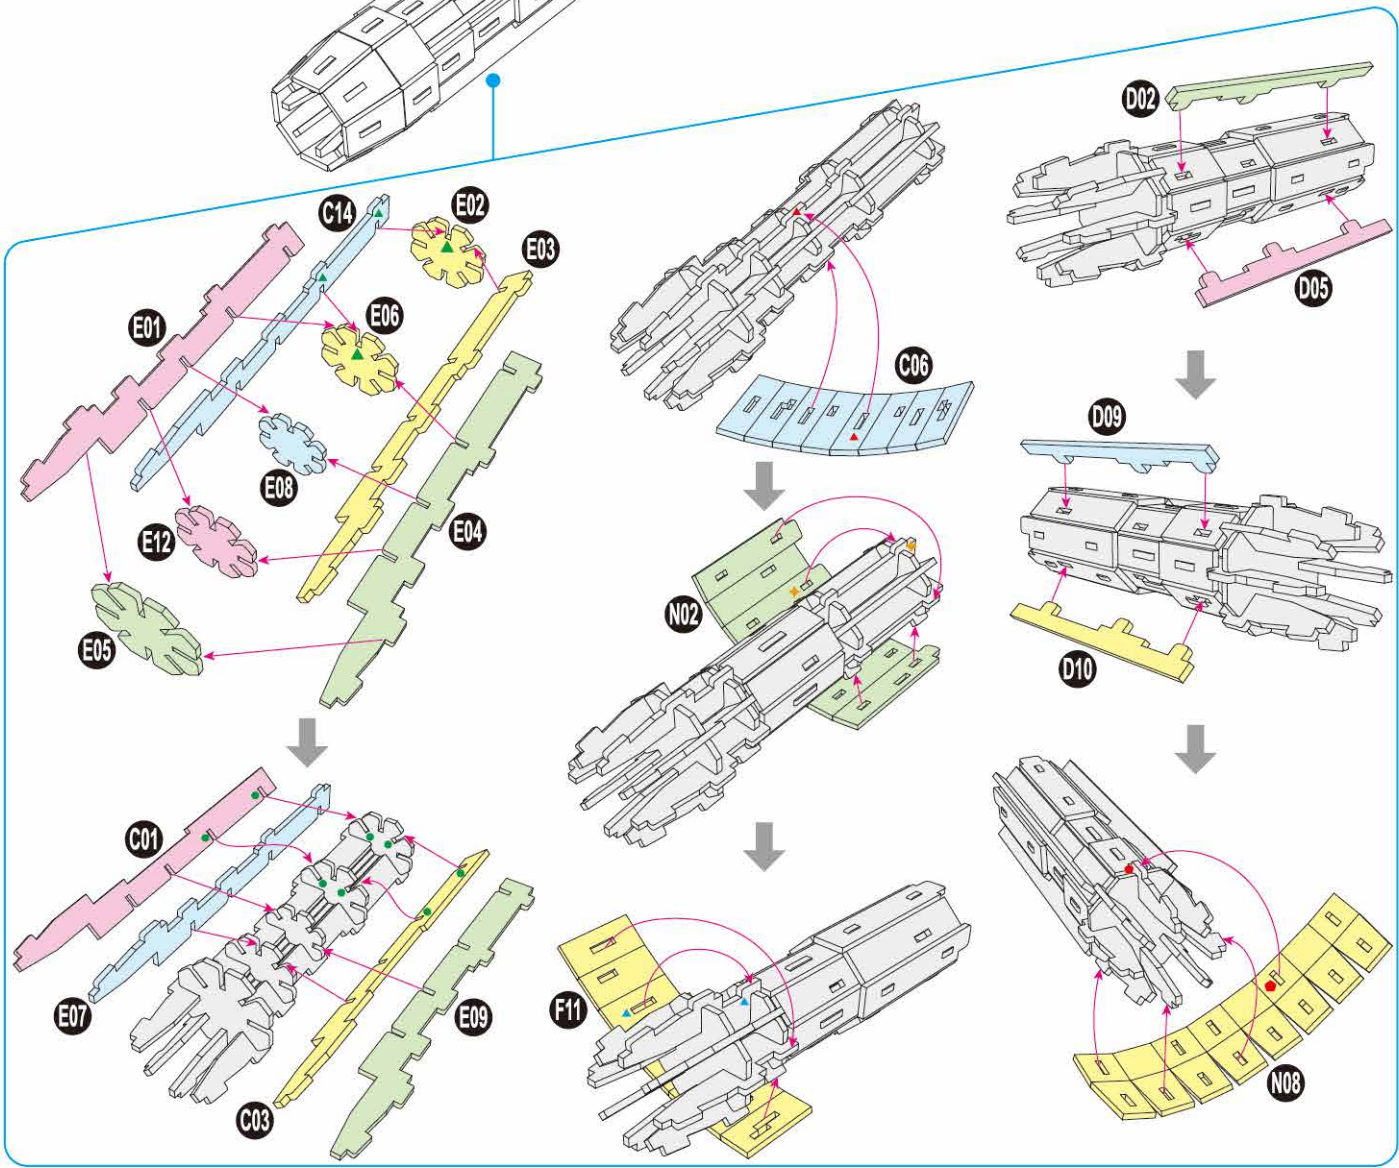

x1 Sheet **F**

Contents: 14 Cardstock Sheets, Glue

VENATOR-CLASS STAR DESTROYER™

1

2

3

6

7

9

11

15

There are no more pieces left on Sheet B.

There are no more pieces left on Sheet E.

There are no more pieces left on Sheet D.

There are no more pieces left on Sheet L.

There are no more pieces left on Sheet F.

There are no more pieces left on Sheet G.

There are no more pieces left on Sheet A.
 There are no more pieces left on Sheet H.
 There are no more pieces left on Sheet J.

There are no more pieces left on Sheet N.