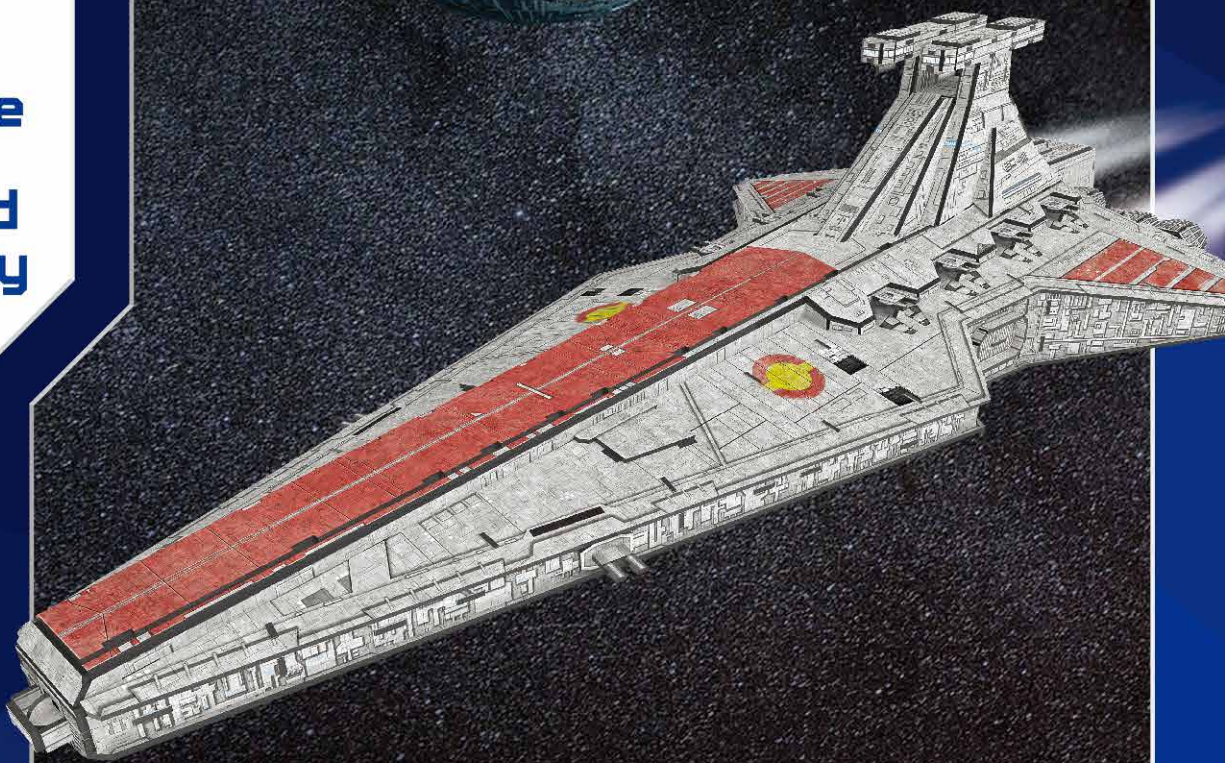

40
BUILD

Detailed
Models

Easy to
Assemble

Designed
for Display

27 in × 13.6 in × 10.75 in
69 cm × 34.5 cm × 27.3 cm

288 pcs

**VENATOR-CLASS
STAR DESTROYER™**

Cardstock Model Kit

12+

**STAR
WARS™**

ENG Apply glue to areas where you feel the tabs may become loose. Full drying time is approximately 45 minutes. For faster assembly time, please use fast drying glue as an alternative.