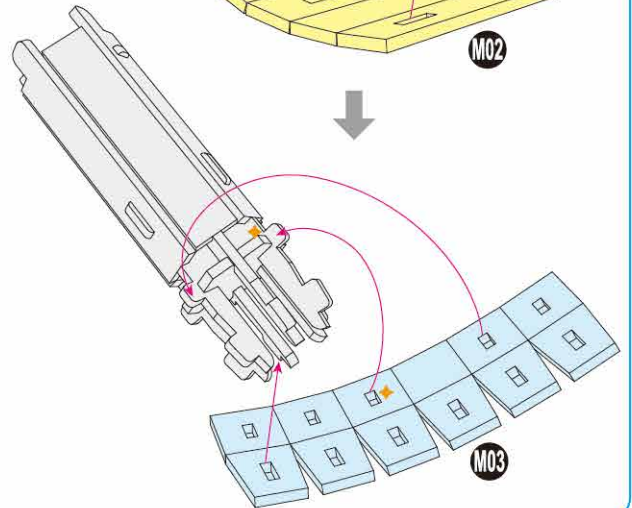

x1 Sheet **F**

Contents: 14 Cardstock Sheets, Glue

VENATOR-CLASS STAR DESTROYER™

1

2

3

6

7

9

11

15

There are no more pieces left on Sheet B.

There are no more pieces left on Sheet E.

There are no more pieces left on Sheet D.

There are no more pieces left on Sheet L.

There are no more pieces left on Sheet F.