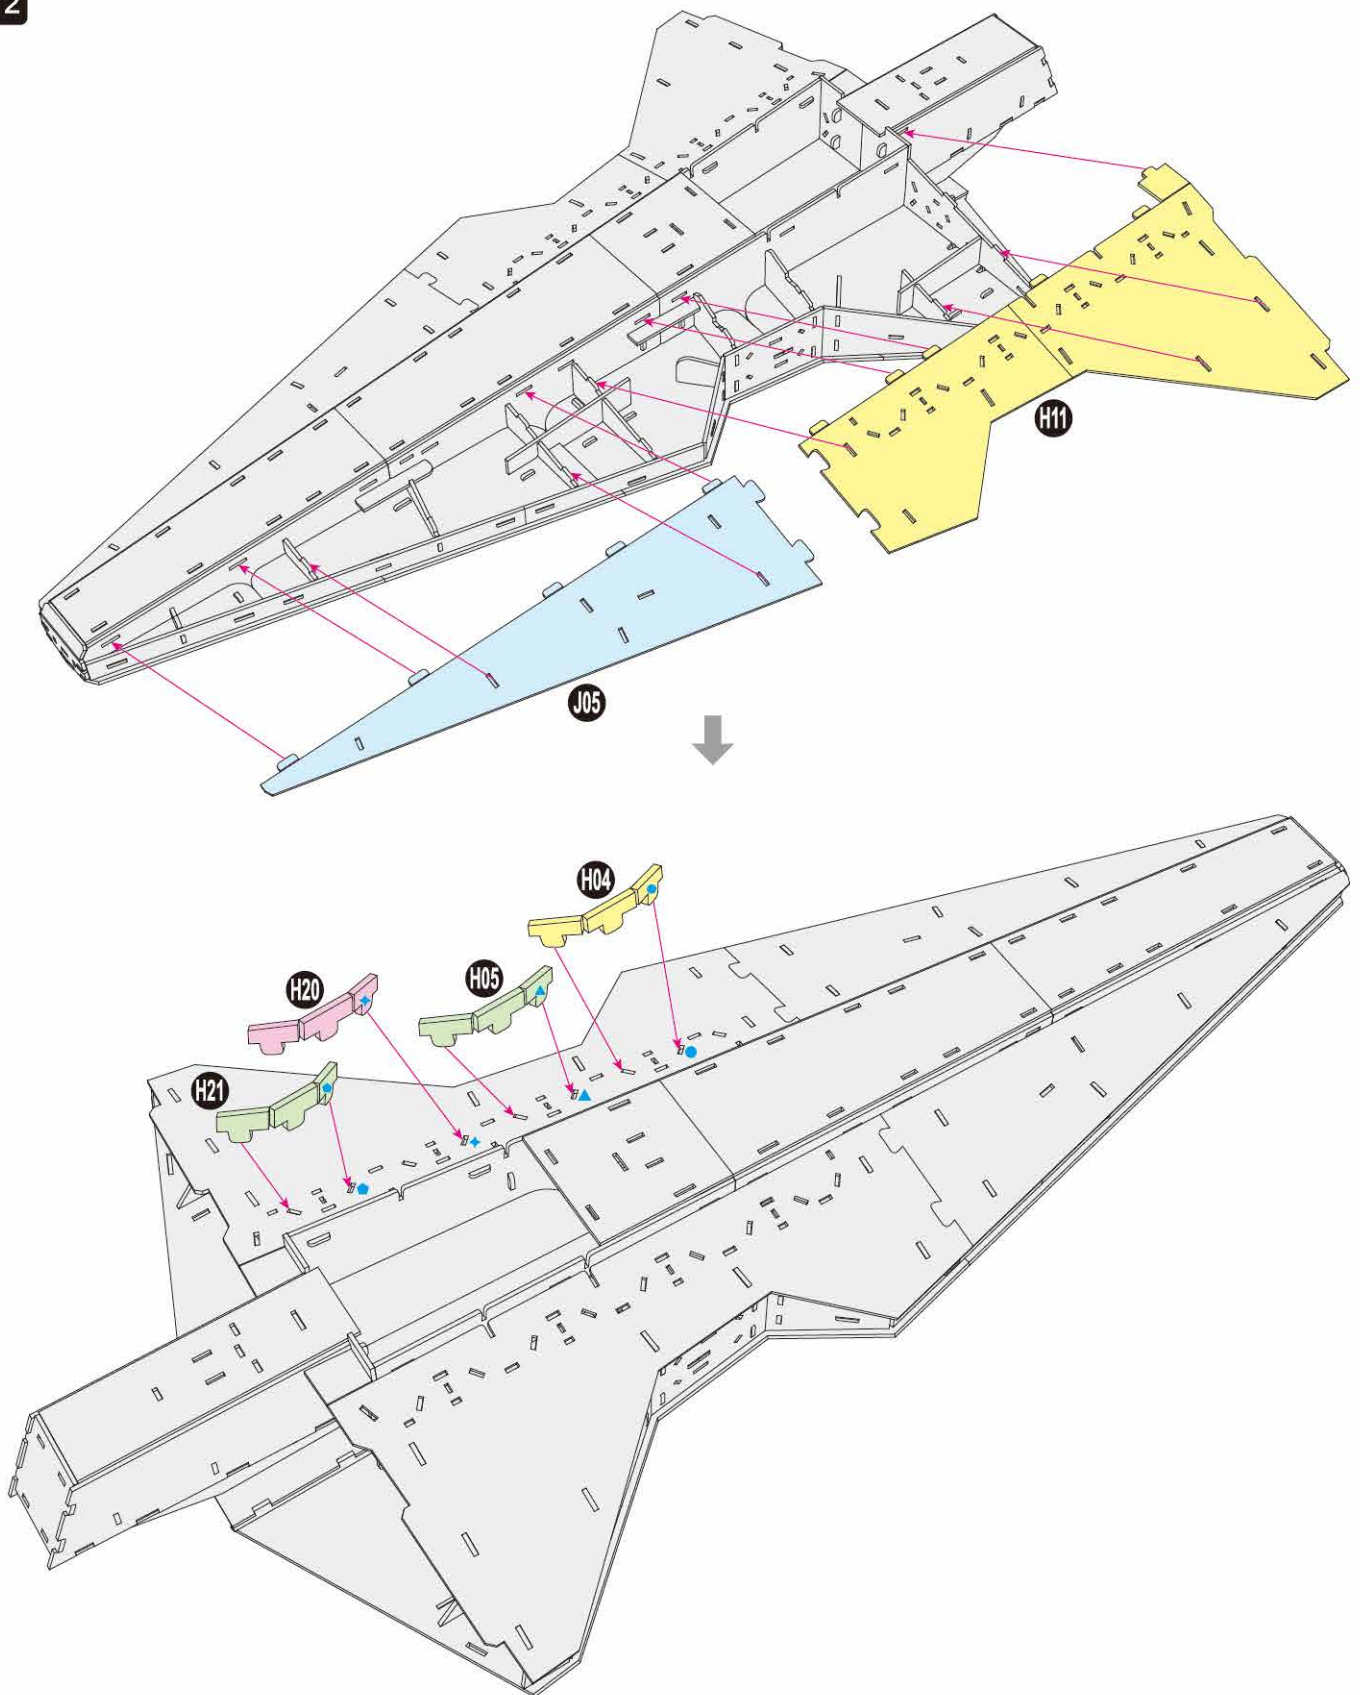

40
BUILD

Detailed
Models

Easy to
Assemble

Designed
for Display

27 in × 13.6 in × 10.75 in
69 cm × 34.5 cm × 27.3 cm

288 pcs

**VENATOR-CLASS
STAR DESTROYER™**

Cardstock Model Kit

12+

**STAR
WARS™**

ENG Apply glue to areas where you feel the tabs may become loose. Full drying time is approximately 45 minutes. For faster assembly time, please use fast drying glue as an alternative.

x1 Sheet **F**

Contents: 14 Cardstock Sheets, Glue

VENATOR-CLASS STAR DESTROYER™

1

2

3

6

7

9

11

15

There are no more pieces left on Sheet B.

There are no more pieces left on Sheet E.

There are no more pieces left on Sheet D.

There are no more pieces left on Sheet L.

There are no more pieces left on Sheet F.