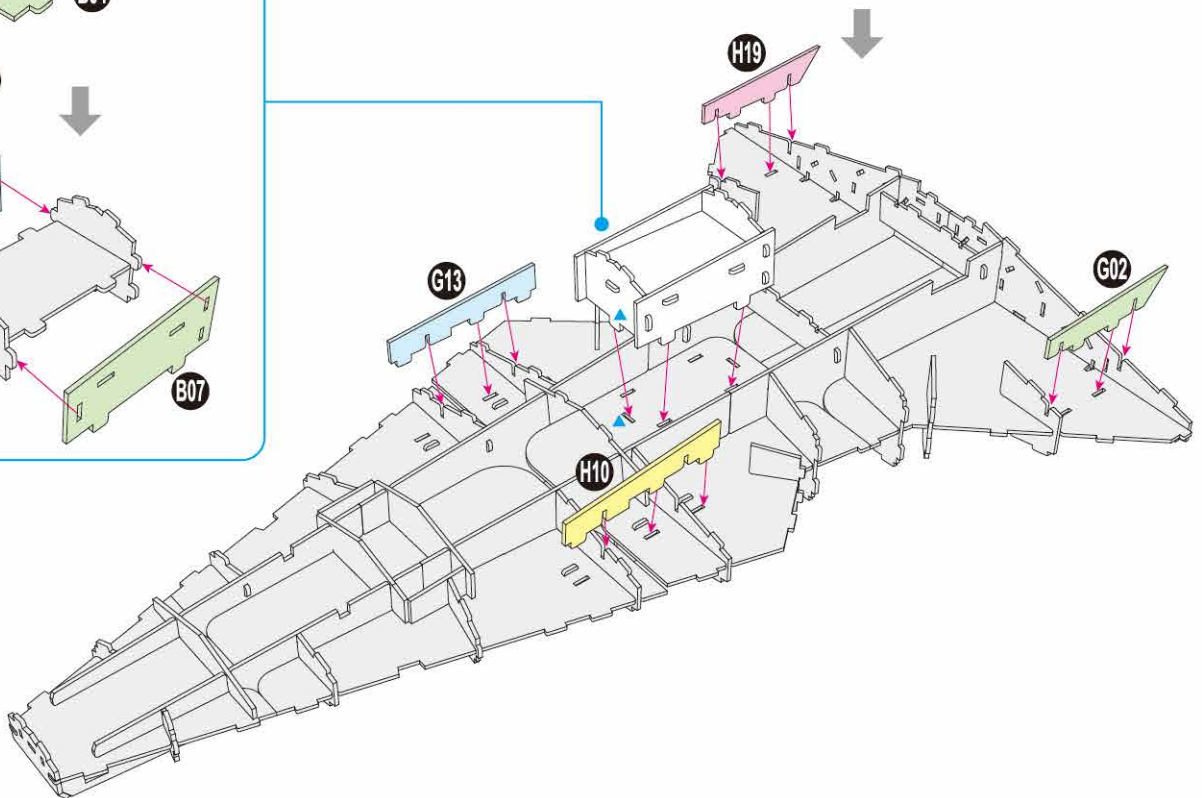

x1 Sheet **F**

Contents: 14 Cardstock Sheets, Glue

VENATOR-CLASS STAR DESTROYER™

1

2

3

6

7

9

11

15

There are no more pieces left on Sheet B.

There are no more pieces left on Sheet E.

There are no more pieces left on Sheet D.

There are no more pieces left on Sheet L.

There are no more pieces left on Sheet F.