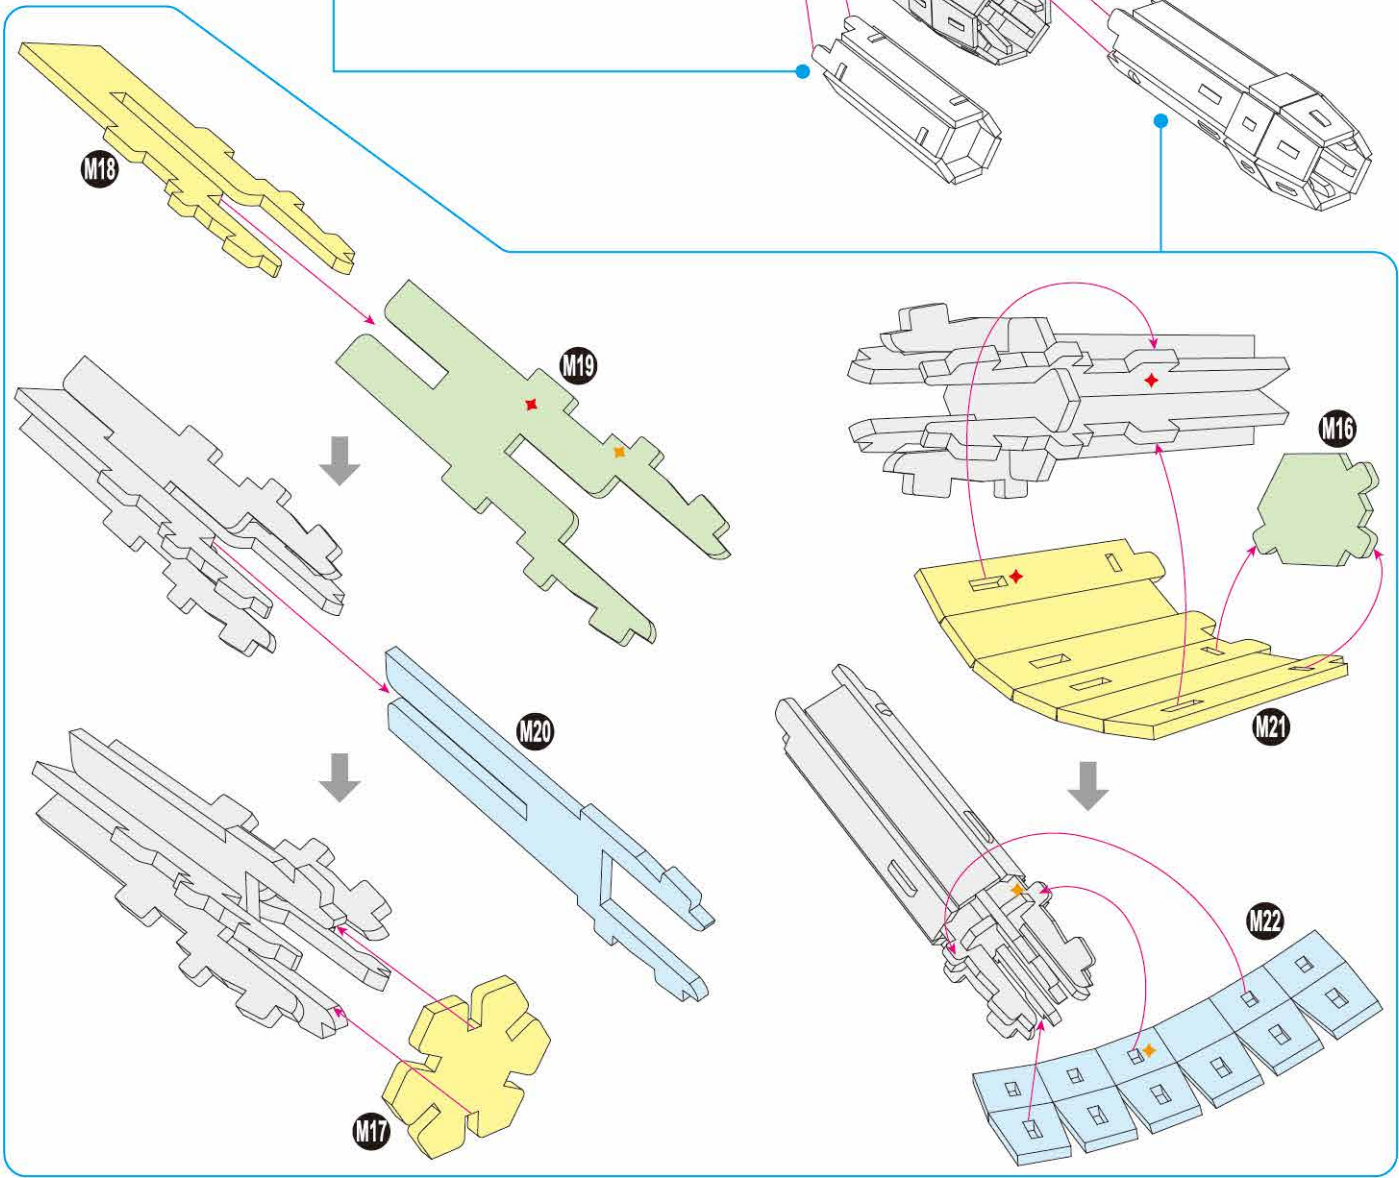

x1 Sheet **F**

Contents: 14 Cardstock Sheets, Glue

VENATOR-CLASS STAR DESTROYER™

1

2

3

6

7

9

11

15

There are no more pieces left on Sheet B.

There are no more pieces left on Sheet E.

There are no more pieces left on Sheet D.

There are no more pieces left on Sheet L.

There are no more pieces left on Sheet F.

There are no more pieces left on Sheet G.

There are no more pieces left on Sheet A.
 There are no more pieces left on Sheet H.
 There are no more pieces left on Sheet J.

There are no more pieces left on Sheet N.