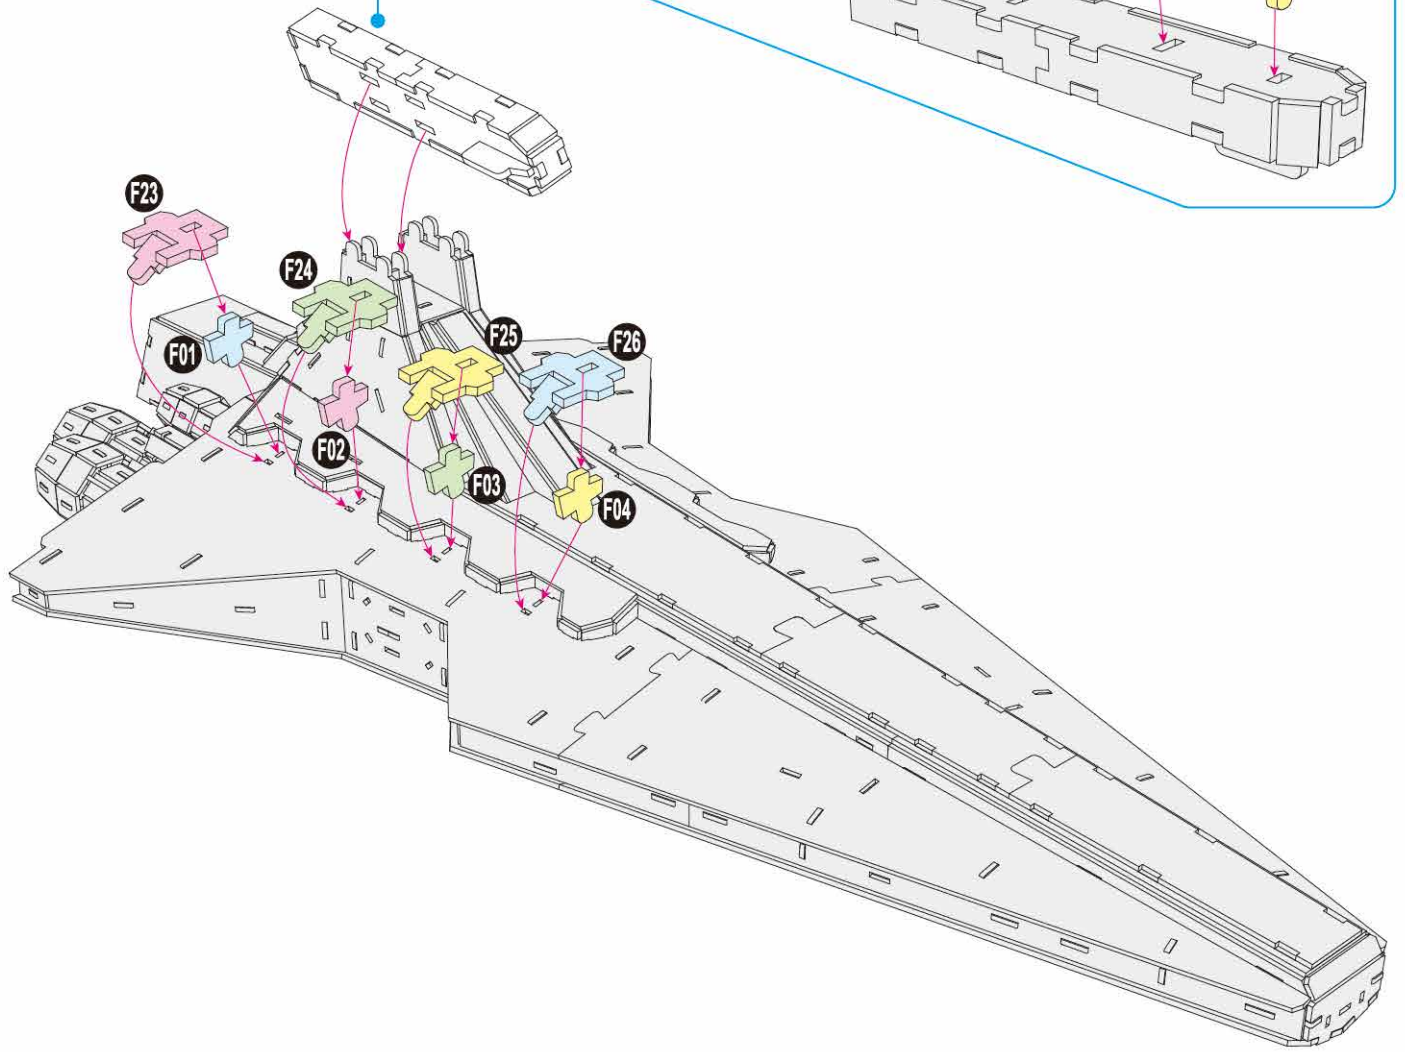

x1 Sheet **F**

Contents: 14 Cardstock Sheets, Glue

VENATOR-CLASS STAR DESTROYER™

1

2

3

6

7

9

11

15

There are no more pieces left on Sheet B.

There are no more pieces left on Sheet E.

There are no more pieces left on Sheet D.

There are no more pieces left on Sheet L.

There are no more pieces left on Sheet F.