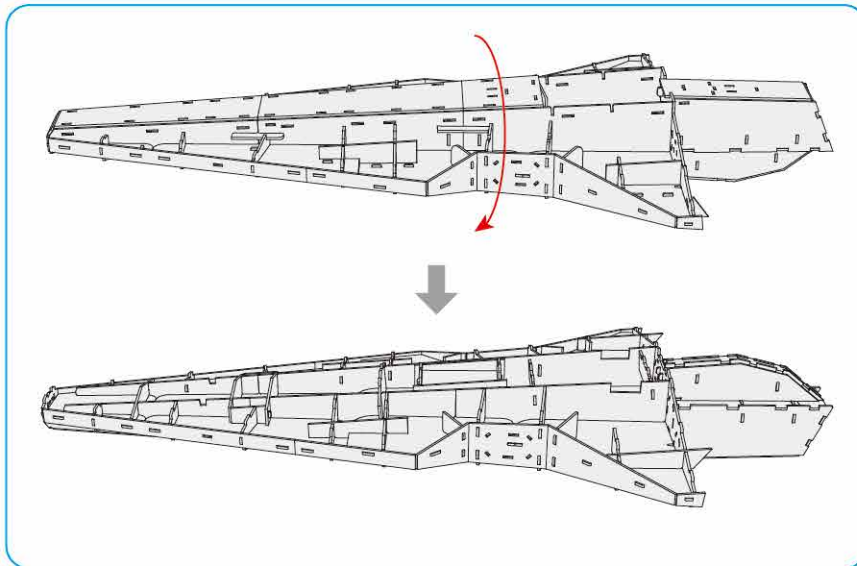

x1 Sheet **F**

Contents: 14 Cardstock Sheets, Glue

VENATOR-CLASS STAR DESTROYER™

1

2

3

6

7

9

11

15

There are no more pieces left on Sheet B.

There are no more pieces left on Sheet E.

There are no more pieces left on Sheet D.

There are no more pieces left on Sheet L.

There are no more pieces left on Sheet F.