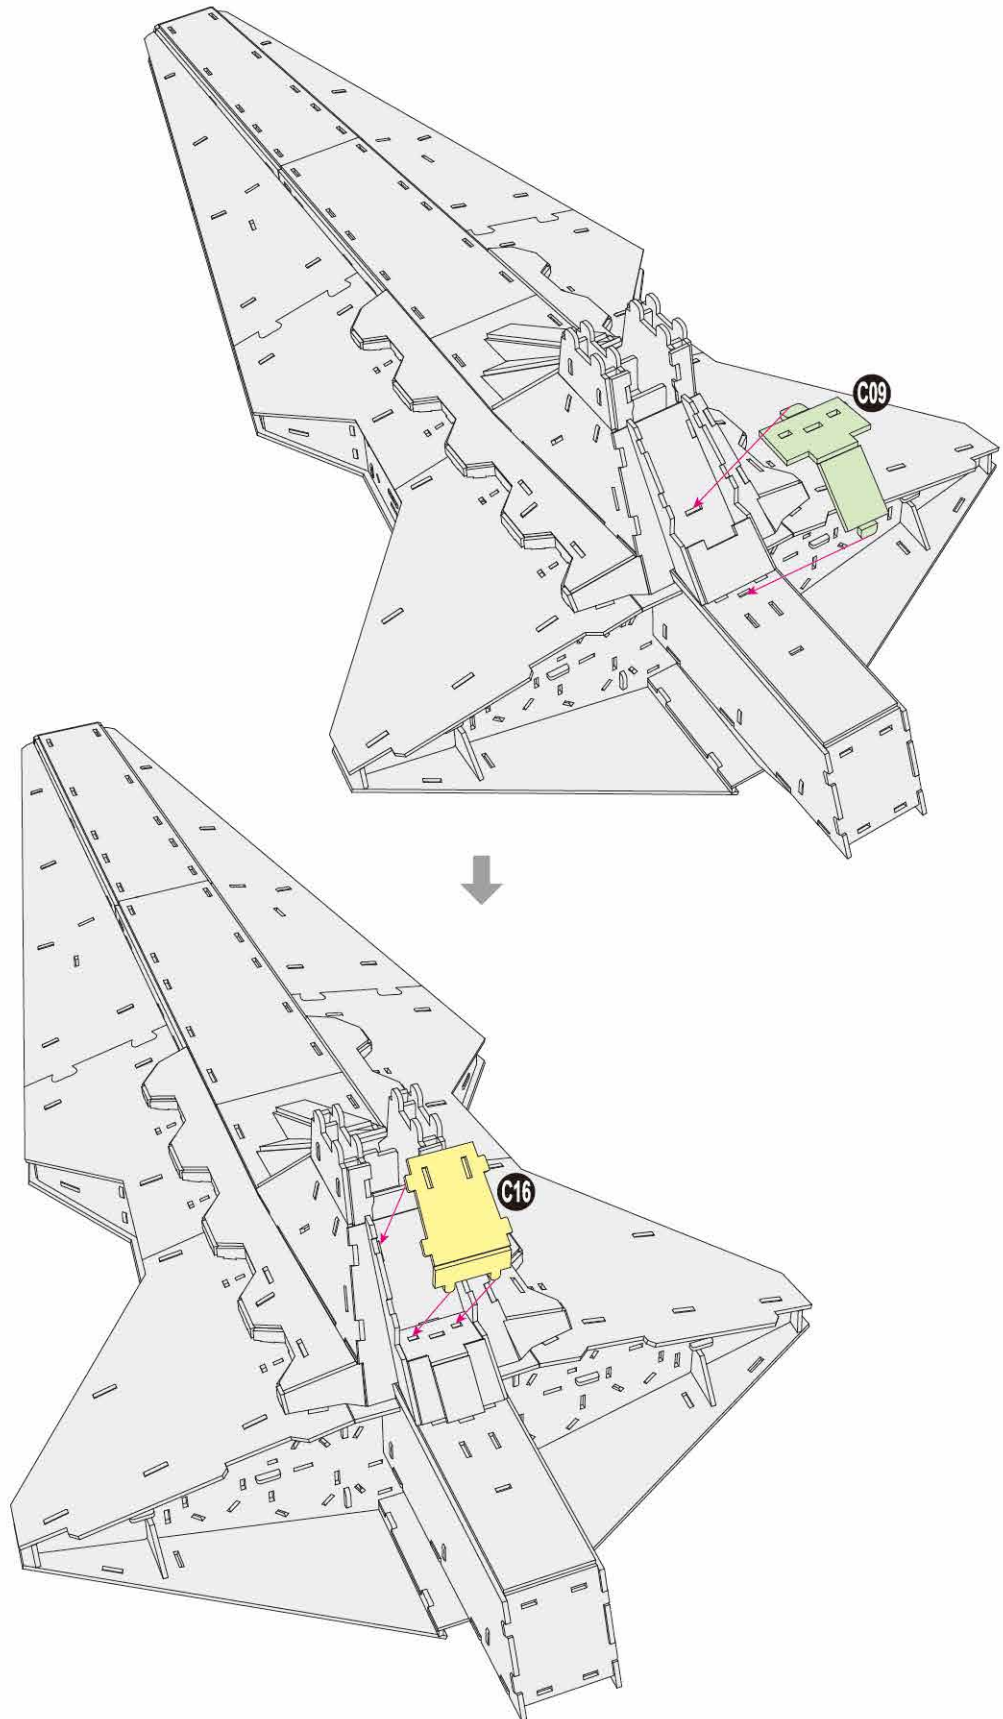

40
BUILD

Detailed
Models

Easy to
Assemble

Designed
for Display

27 in × 13.6 in × 10.75 in
69 cm × 34.5 cm × 27.3 cm

288 pcs

**VENATOR-CLASS
STAR DESTROYER™**

Cardstock Model Kit

x1 Sheet **F**

Contents: 14 Cardstock Sheets, Glue

VENATOR-CLASS STAR DESTROYER™

1

2

3

6

7

9

11

15

There are no more pieces left on Sheet B.

There are no more pieces left on Sheet E.

There are no more pieces left on Sheet D.

There are no more pieces left on Sheet L.

There are no more pieces left on Sheet F.