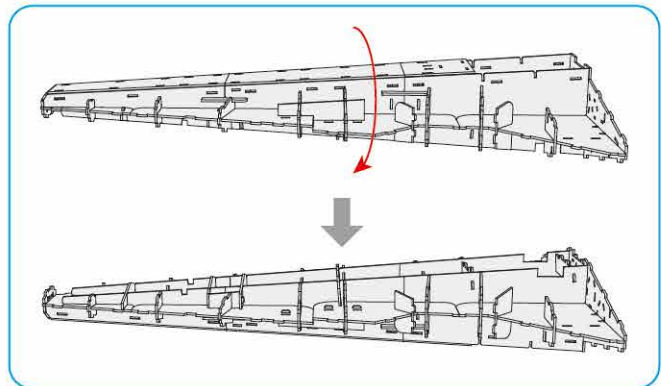

x1 Sheet **F**

Contents: 14 Cardstock Sheets, Glue

VENATOR-CLASS STAR DESTROYER™

1

2

3

6

7

9

11

15

There are no more pieces left on Sheet B.

There are no more pieces left on Sheet E.

There are no more pieces left on Sheet D.

There are no more pieces left on Sheet L.

There are no more pieces left on Sheet F.