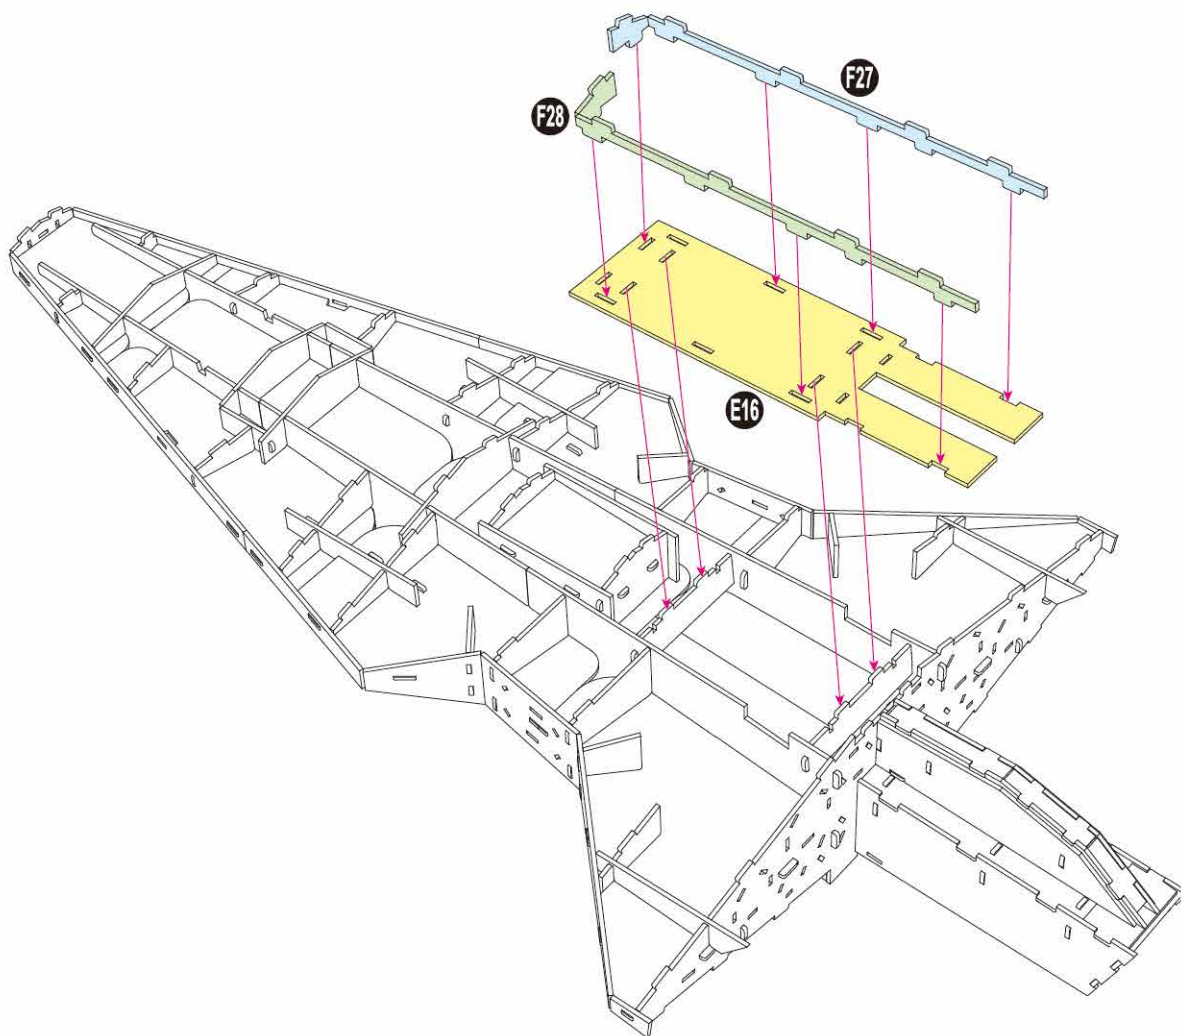

x1 Sheet **F**

Contents: 14 Cardstock Sheets, Glue

VENATOR-CLASS STAR DESTROYER™

1

2

3

6

7

9

11

15

There are no more pieces left on Sheet B.

There are no more pieces left on Sheet E.

There are no more pieces left on Sheet D.

There are no more pieces left on Sheet L.

There are no more pieces left on Sheet F.