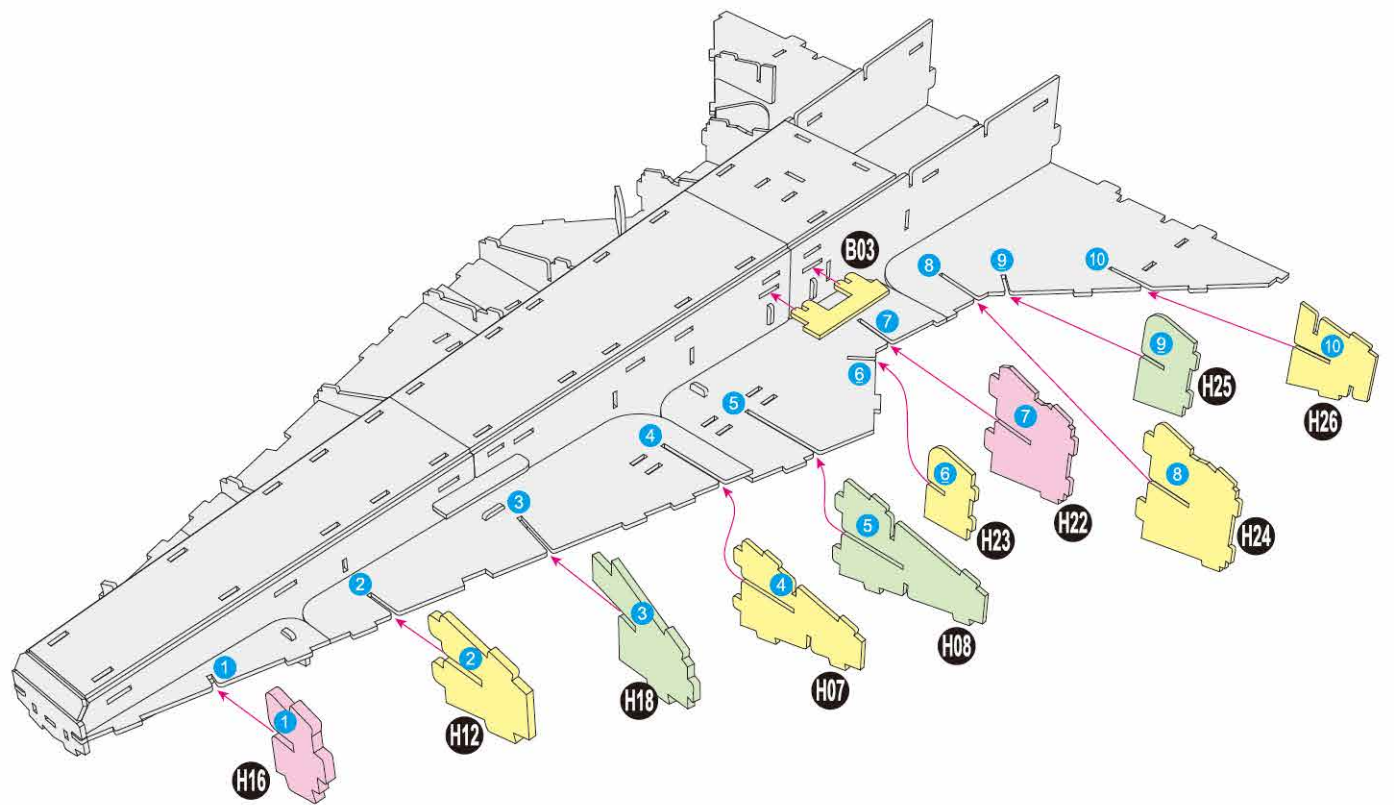

x1 Sheet **F**

Contents: 14 Cardstock Sheets, Glue

VENATOR-CLASS STAR DESTROYER™

1

2

3

6

7

9

11

15

There are no more pieces left on Sheet B.

There are no more pieces left on Sheet E.

There are no more pieces left on Sheet D.

There are no more pieces left on Sheet L.

There are no more pieces left on Sheet F.