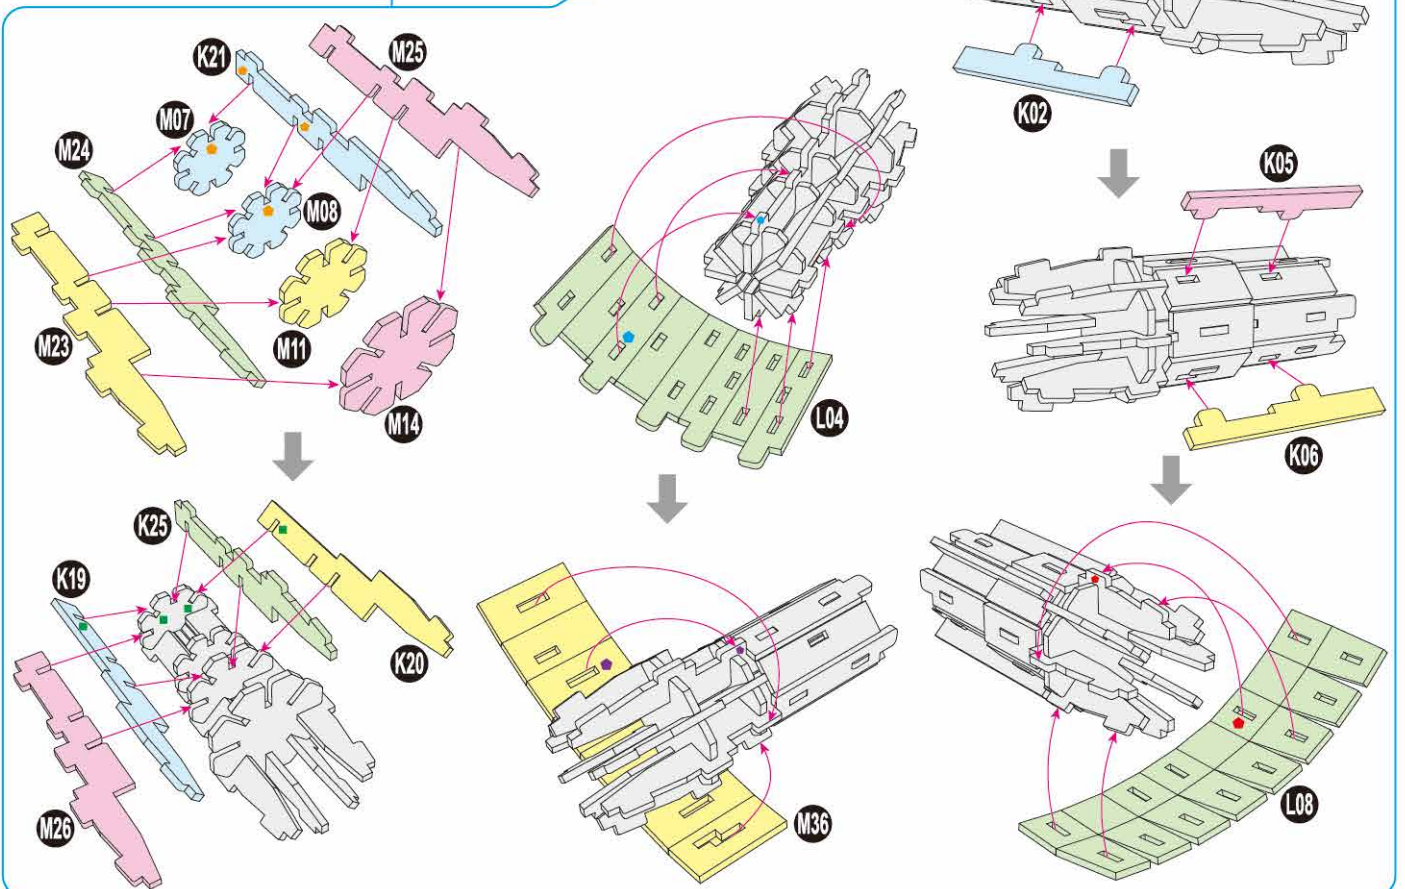

x1 Sheet **F**

Contents: 14 Cardstock Sheets, Glue

VENATOR-CLASS STAR DESTROYER™

1

2

3

6

7

9

11

15

There are no more pieces left on Sheet B.

There are no more pieces left on Sheet E.

There are no more pieces left on Sheet D.

There are no more pieces left on Sheet L.

There are no more pieces left on Sheet F.

There are no more pieces left on Sheet G.

There are no more pieces left on Sheet A.
 There are no more pieces left on Sheet H.
 There are no more pieces left on Sheet J.

There are no more pieces left on Sheet N.