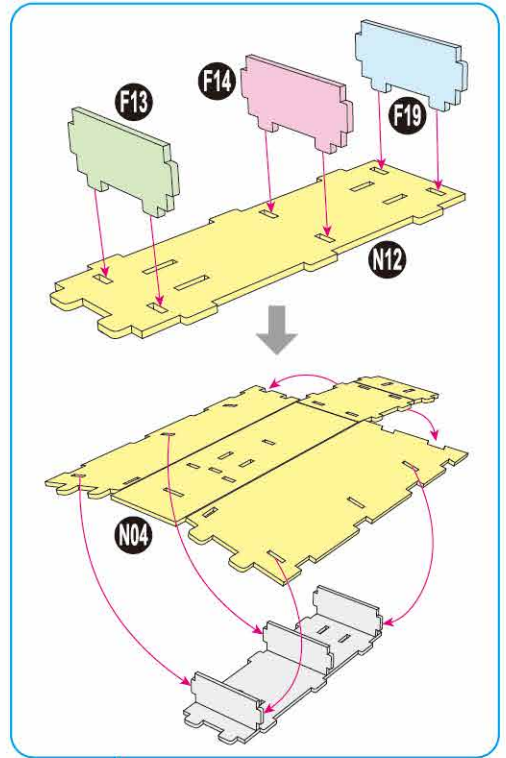

40
BUILD

Detailed
Models

Easy to
Assemble

Designed
for Display

27 in × 13.6 in × 10.75 in
69 cm × 34.5 cm × 27.3 cm

288 pcs

**VENATOR-CLASS
STAR DESTROYER™**

Cardstock Model Kit

x1 Sheet **F**

Contents: 14 Cardstock Sheets, Glue

VENATOR-CLASS STAR DESTROYER™

1

2

3

6

7

9

11

15

There are no more pieces left on Sheet B.

There are no more pieces left on Sheet E.

There are no more pieces left on Sheet D.

There are no more pieces left on Sheet L.

There are no more pieces left on Sheet F.

There are no more pieces left on Sheet G.

There are no more pieces left on Sheet A.
 There are no more pieces left on Sheet H.
 There are no more pieces left on Sheet J.

There are no more pieces left on Sheet N.