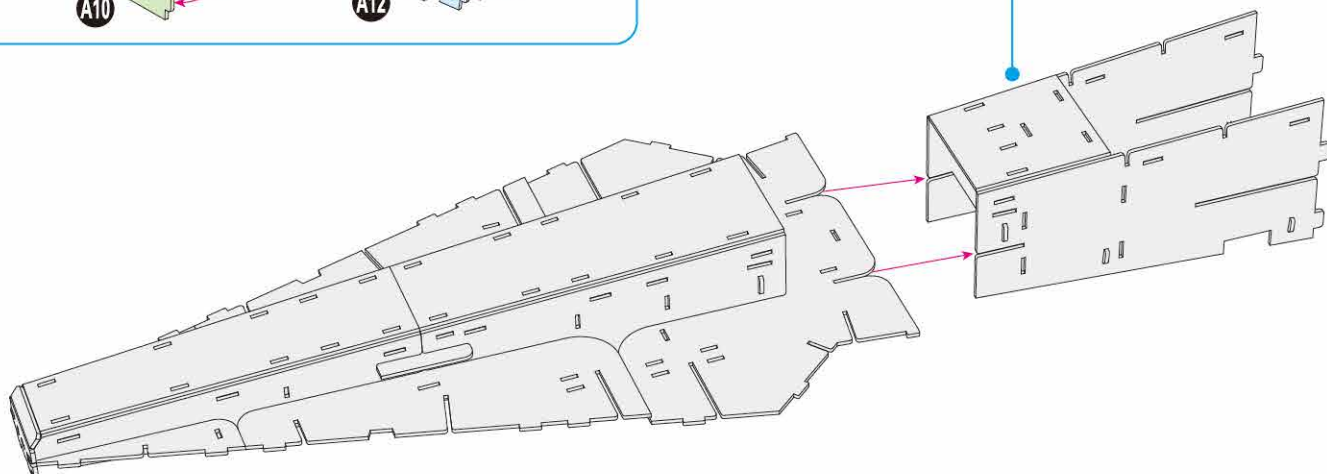

x1 Sheet **F**

Contents: 14 Cardstock Sheets, Glue

VENATOR-CLASS STAR DESTROYER™

1

2

3

6

7