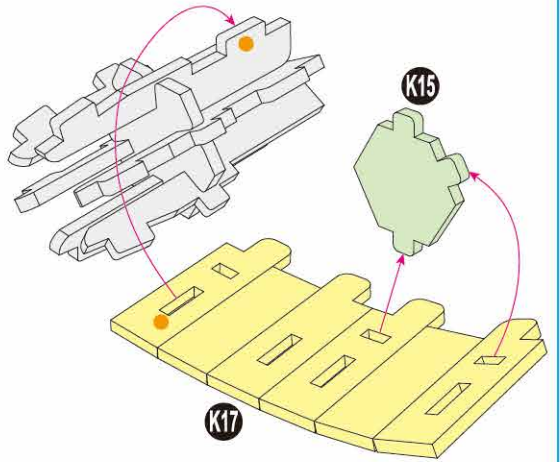

x1 Sheet **F**

Contents: 14 Cardstock Sheets, Glue

VENATOR-CLASS STAR DESTROYER™

1

2

3

6

7

9

11

15

There are no more pieces left on Sheet B.

There are no more pieces left on Sheet E.

There are no more pieces left on Sheet D.

There are no more pieces left on Sheet L.

There are no more pieces left on Sheet F.