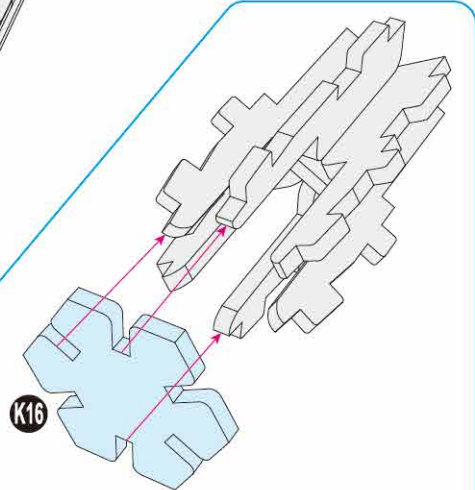

x1 Sheet **F**

Contents: 14 Cardstock Sheets, Glue

VENATOR-CLASS STAR DESTROYER™

1

2

3

6

7

9

11

15

There are no more pieces left on Sheet B.

There are no more pieces left on Sheet E.

There are no more pieces left on Sheet D.

There are no more pieces left on Sheet L.

There are no more pieces left on Sheet F.