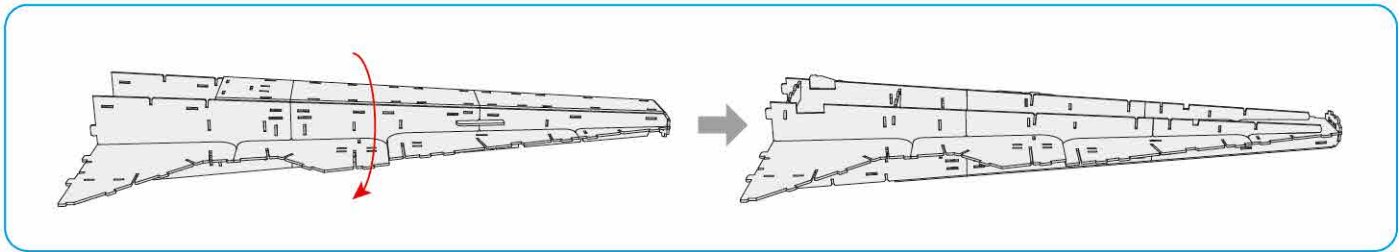

x1 Sheet **F**

Contents: 14 Cardstock Sheets, Glue

VENATOR-CLASS STAR DESTROYER™

1

2

3

6

7