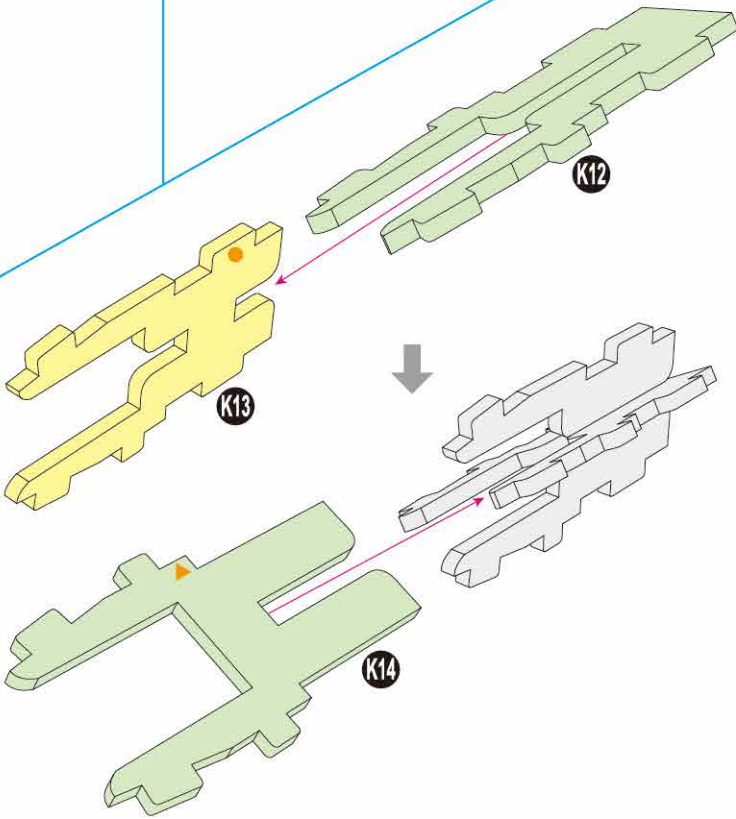

x1 Sheet **F**

Contents: 14 Cardstock Sheets, Glue

VENATOR-CLASS STAR DESTROYER™

1

2

3

6

7

9

11

15

There are no more pieces left on Sheet B.

There are no more pieces left on Sheet E.

There are no more pieces left on Sheet D.

There are no more pieces left on Sheet L.

There are no more pieces left on Sheet F.