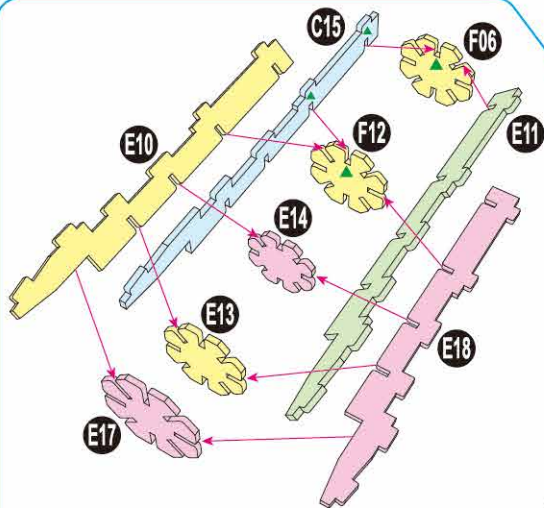

x1 Sheet **F**

Contents: 14 Cardstock Sheets, Glue

VENATOR-CLASS STAR DESTROYER™

1

2

3

6

7

9

11

15

There are no more pieces left on Sheet B.

There are no more pieces left on Sheet E.

There are no more pieces left on Sheet D.

There are no more pieces left on Sheet L.

There are no more pieces left on Sheet F.

There are no more pieces left on Sheet G.

There are no more pieces left on Sheet A.
 There are no more pieces left on Sheet H.
 There are no more pieces left on Sheet J.

There are no more pieces left on Sheet N.