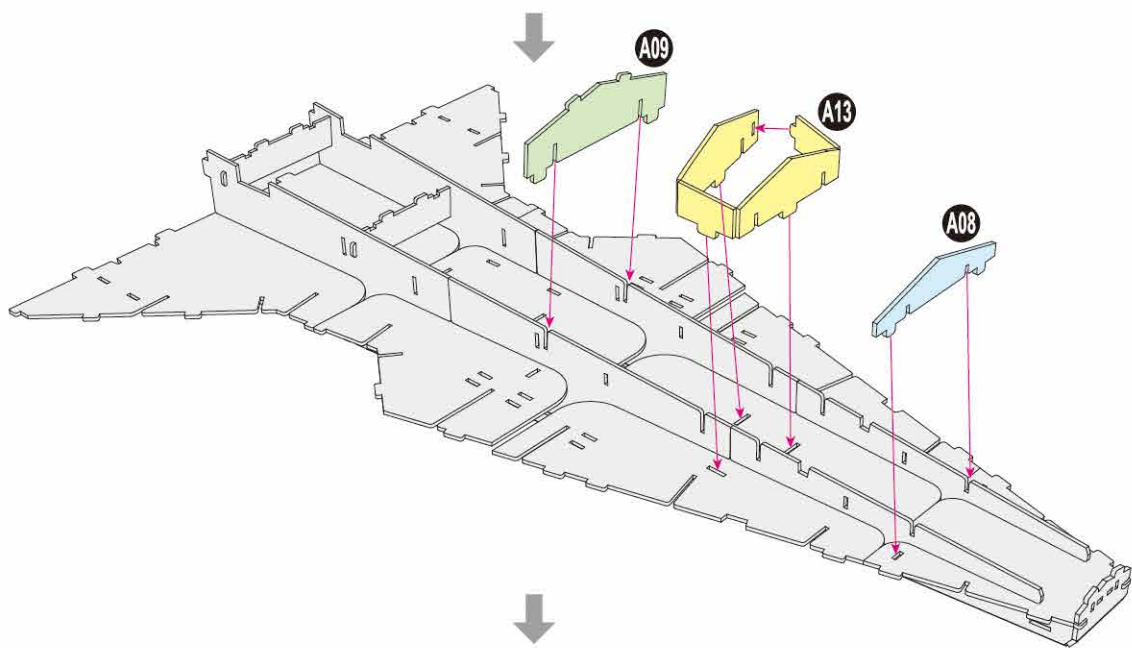

x1 Sheet **F**

Contents: 14 Cardstock Sheets, Glue

VENATOR-CLASS STAR DESTROYER™

1

2

3

6

7

9

11

15

There are no more pieces left on Sheet B.

There are no more pieces left on Sheet E.

There are no more pieces left on Sheet D.

There are no more pieces left on Sheet L.

There are no more pieces left on Sheet F.