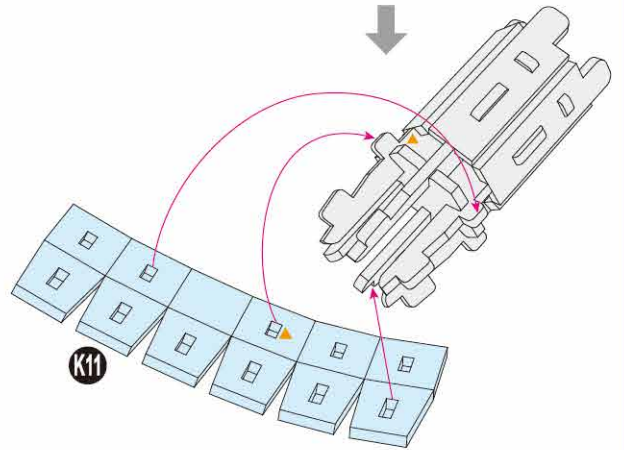

x1 Sheet **F**

Contents: 14 Cardstock Sheets, Glue

VENATOR-CLASS STAR DESTROYER™

1

2

3

6

7

9

11

15

There are no more pieces left on Sheet B.

There are no more pieces left on Sheet E.

There are no more pieces left on Sheet D.

There are no more pieces left on Sheet L.

There are no more pieces left on Sheet F.

There are no more pieces left on Sheet G.

There are no more pieces left on Sheet A.
 There are no more pieces left on Sheet H.
 There are no more pieces left on Sheet J.

There are no more pieces left on Sheet N.