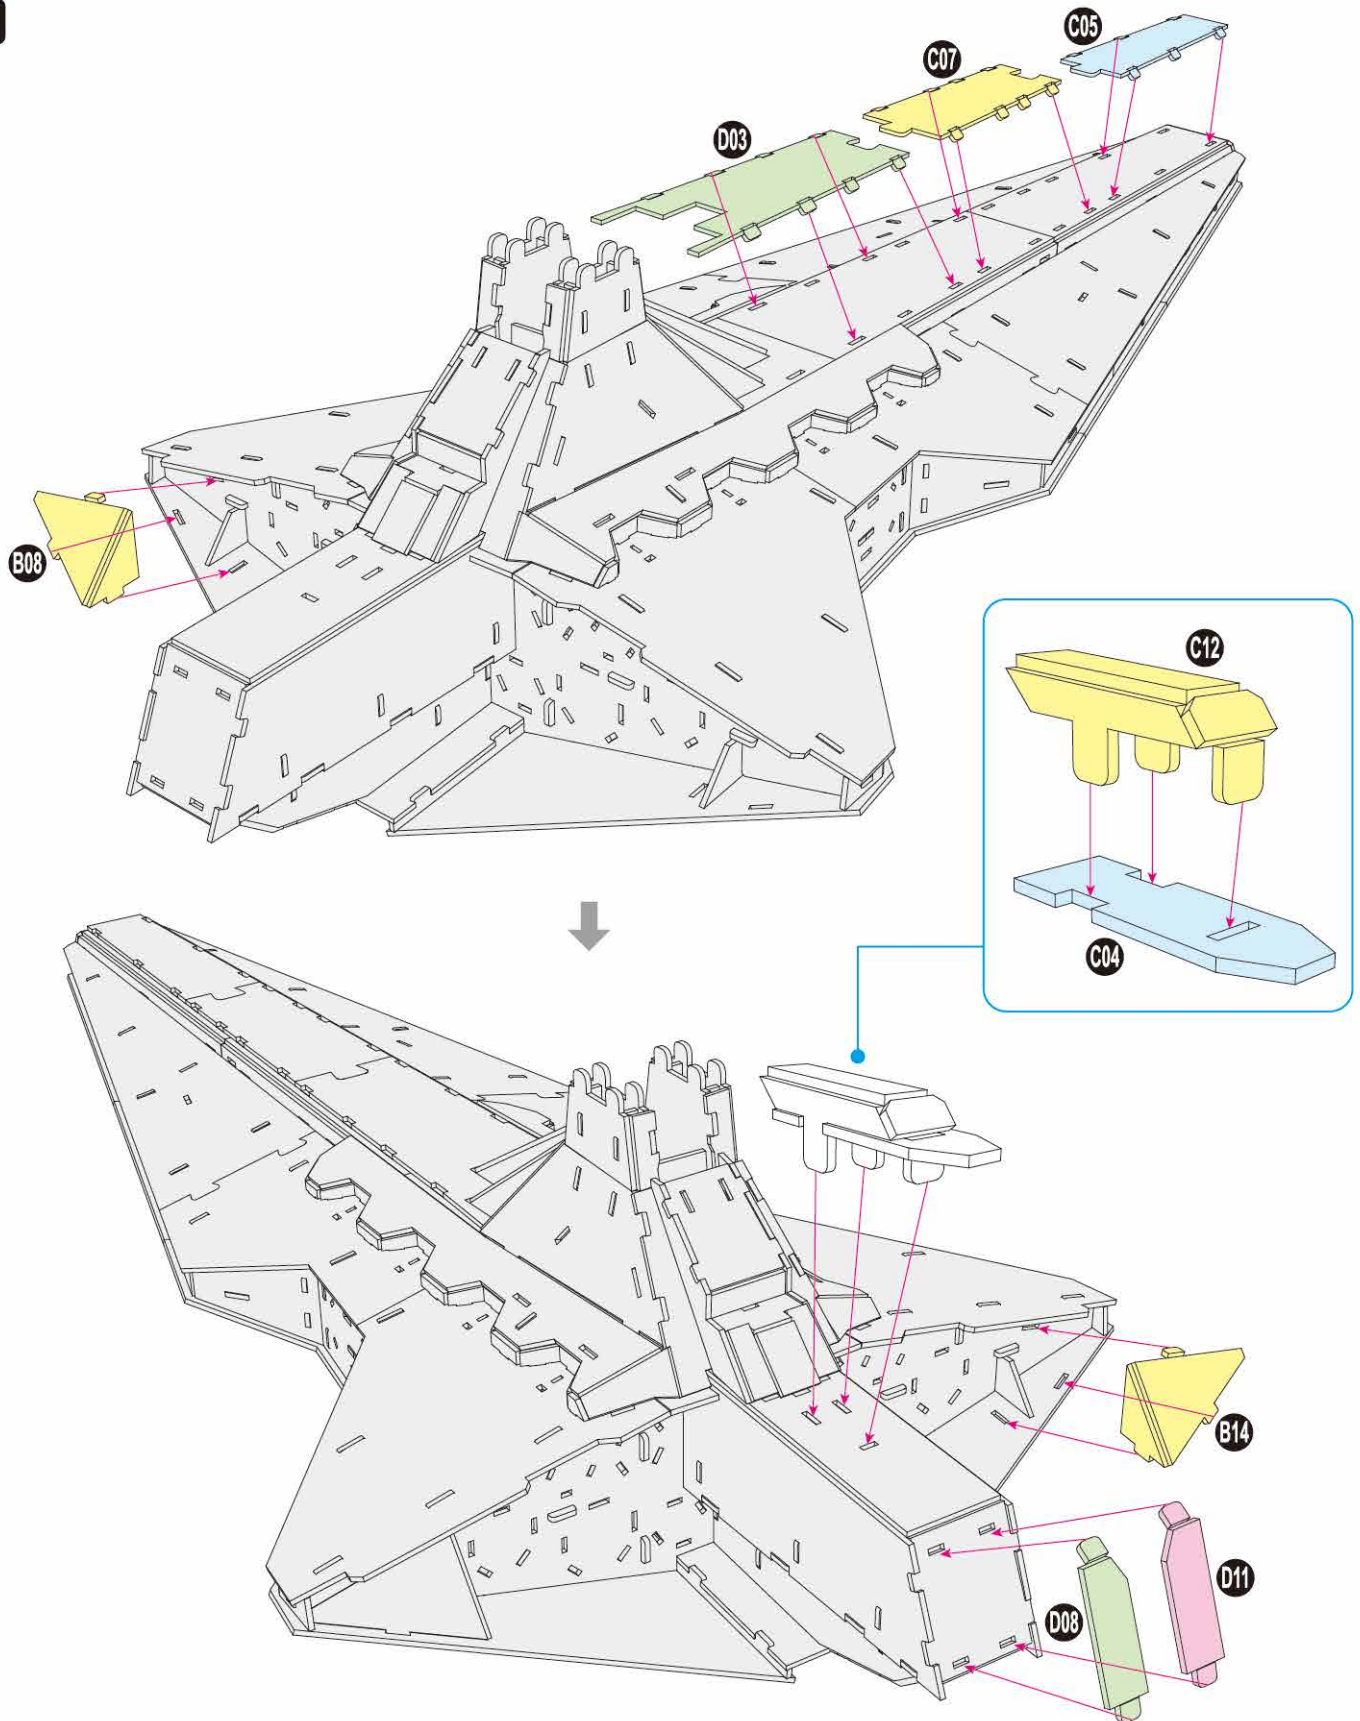

40
BUILD

Detailed
Models

Easy to
Assemble

Designed
for Display

27 in × 13.6 in × 10.75 in
69 cm × 34.5 cm × 27.3 cm

288 pcs

**VENATOR-CLASS
STAR DESTROYER™**

Cardstock Model Kit

x1 Sheet **F**

Contents: 14 Cardstock Sheets, Glue

VENATOR-CLASS STAR DESTROYER™

1

2

3

6

7

9

11

15

There are no more pieces left on Sheet B.

There are no more pieces left on Sheet E.

There are no more pieces left on Sheet D.

There are no more pieces left on Sheet L.

There are no more pieces left on Sheet F.