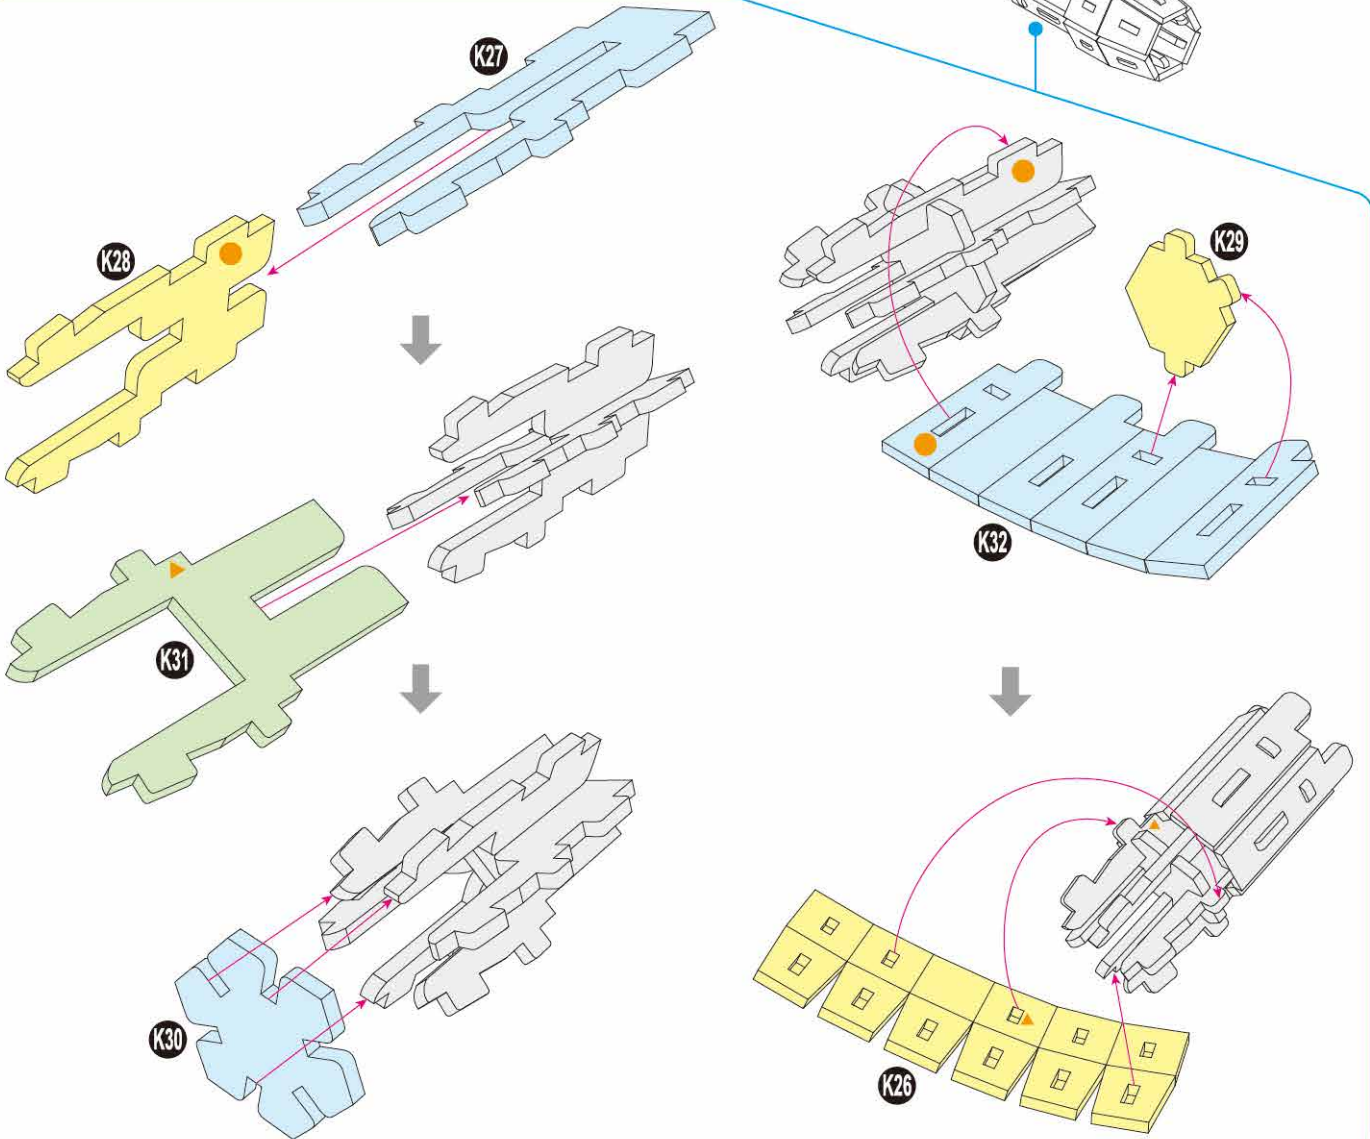

x1 Sheet **F**

Contents: 14 Cardstock Sheets, Glue

VENATOR-CLASS STAR DESTROYER™

1

2

3

6

7

9

11

15

There are no more pieces left on Sheet B.

There are no more pieces left on Sheet E.

There are no more pieces left on Sheet D.

There are no more pieces left on Sheet L.

There are no more pieces left on Sheet F.

There are no more pieces left on Sheet G.

There are no more pieces left on Sheet A.
 There are no more pieces left on Sheet H.
 There are no more pieces left on Sheet J.

There are no more pieces left on Sheet N.