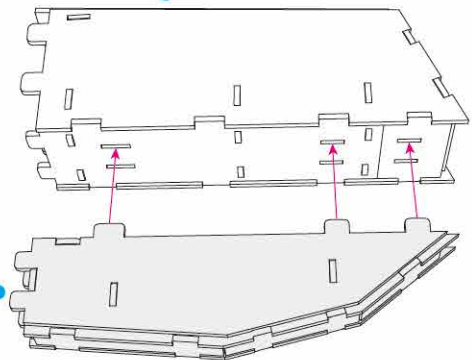

40
BUILD

Detailed
Models

Easy to
Assemble

Designed
for Display

27 in × 13.6 in × 10.75 in
69 cm × 34.5 cm × 27.3 cm

288 pcs

**VENATOR-CLASS
STAR DESTROYER™**

Cardstock Model Kit

x1 Sheet **F**

Contents: 14 Cardstock Sheets, Glue

VENATOR-CLASS STAR DESTROYER™

1

2

3

6

7

9

11

15

There are no more pieces left on Sheet B.

There are no more pieces left on Sheet E.

There are no more pieces left on Sheet D.

There are no more pieces left on Sheet L.

There are no more pieces left on Sheet F.