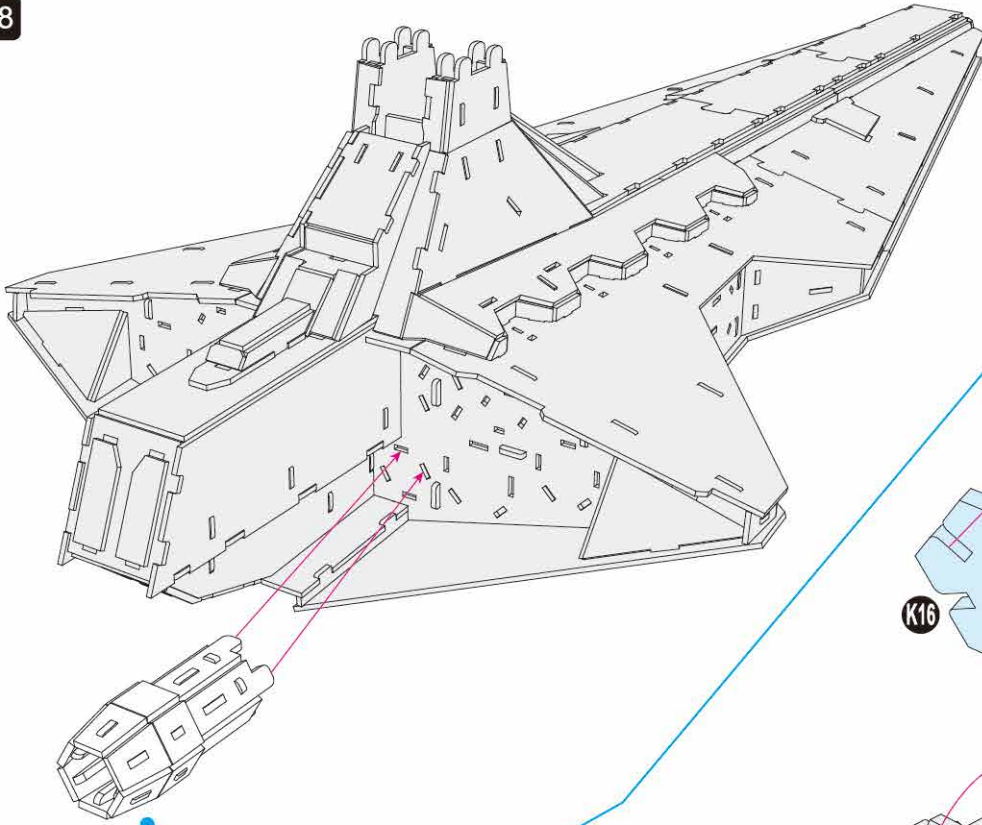

x1 Sheet **F**

Contents: 14 Cardstock Sheets, Glue

VENATOR-CLASS STAR DESTROYER™

1

2

3

6

7

9

11

15

There are no more pieces left on Sheet B.

There are no more pieces left on Sheet E.

There are no more pieces left on Sheet D.

There are no more pieces left on Sheet L.

There are no more pieces left on Sheet F.