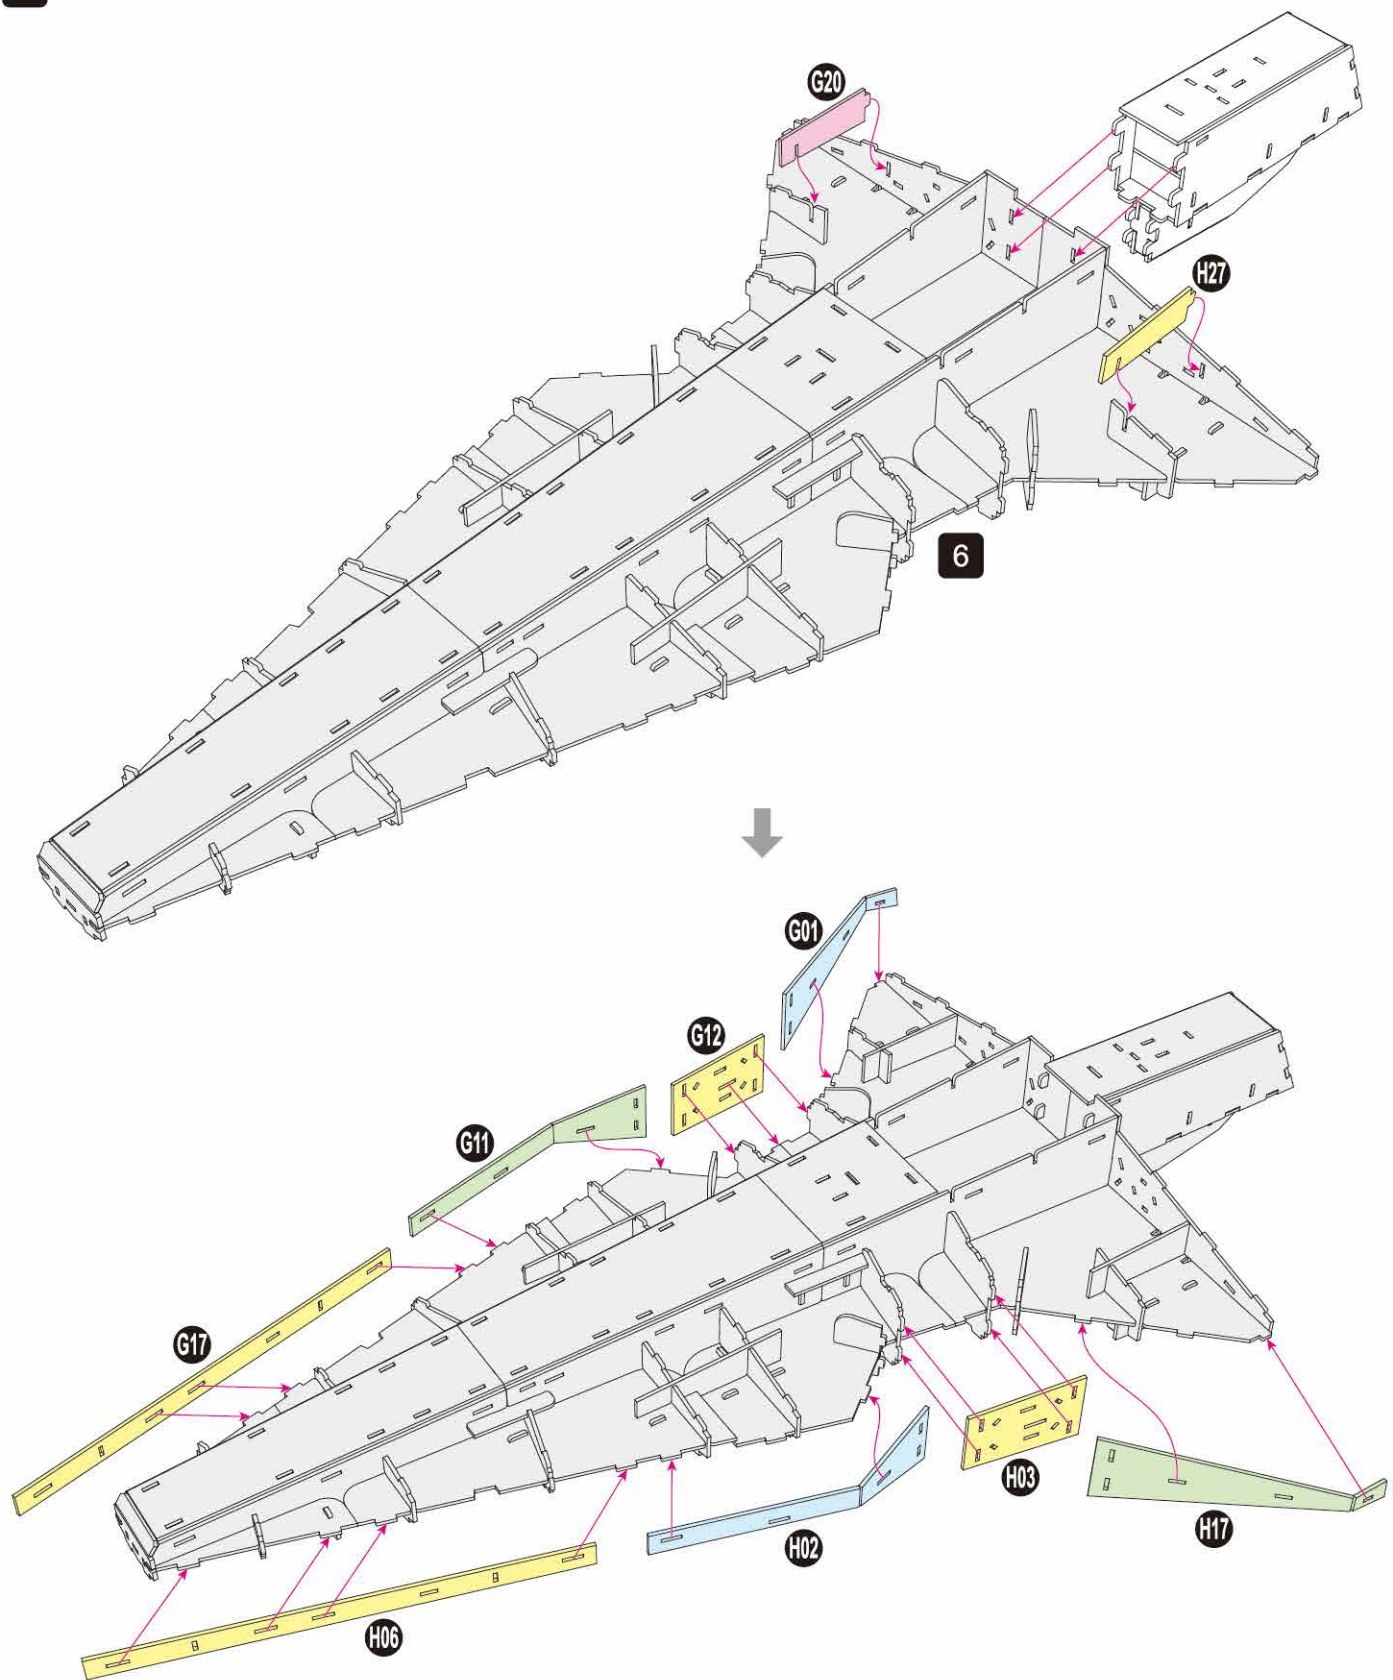

12+

**STAR
WARS™**

ENG Apply glue to areas where you feel the tabs may become loose. Full drying time is approximately 45 minutes. For faster assembly time, please use fast drying glue as an alternative.

x1 Sheet **F**

Contents: 14 Cardstock Sheets, Glue

VENATOR-CLASS STAR DESTROYER™

1

2

3

6

7

9

11

15

There are no more pieces left on Sheet B.

There are no more pieces left on Sheet E.

There are no more pieces left on Sheet D.

There are no more pieces left on Sheet L.

There are no more pieces left on Sheet F.