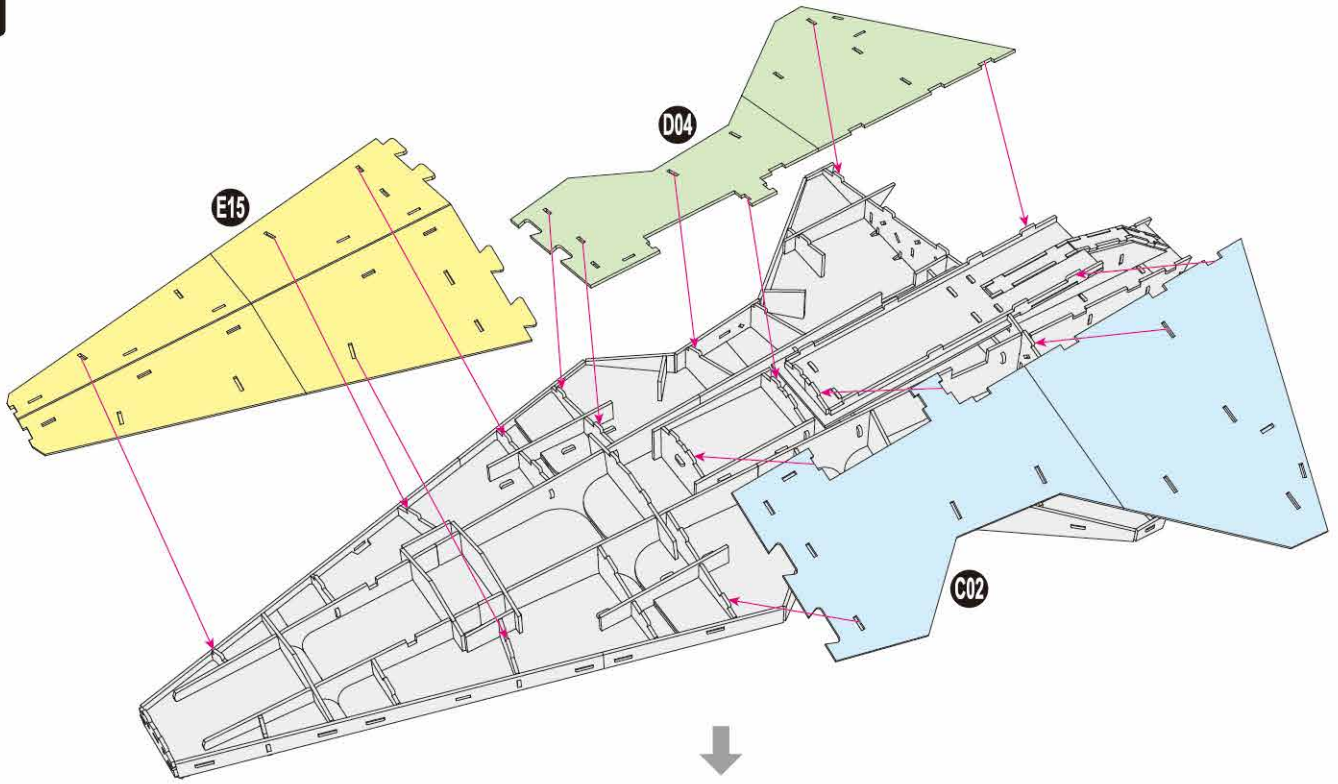

x1 Sheet **F**

Contents: 14 Cardstock Sheets, Glue

VENATOR-CLASS STAR DESTROYER™

1

2

3

6

7

9

11

15

There are no more pieces left on Sheet B.

There are no more pieces left on Sheet E.

There are no more pieces left on Sheet D.

There are no more pieces left on Sheet L.

There are no more pieces left on Sheet F.

There are no more pieces left on Sheet G.

There are no more pieces left on Sheet A.
 There are no more pieces left on Sheet H.
 There are no more pieces left on Sheet J.

There are no more pieces left on Sheet N.