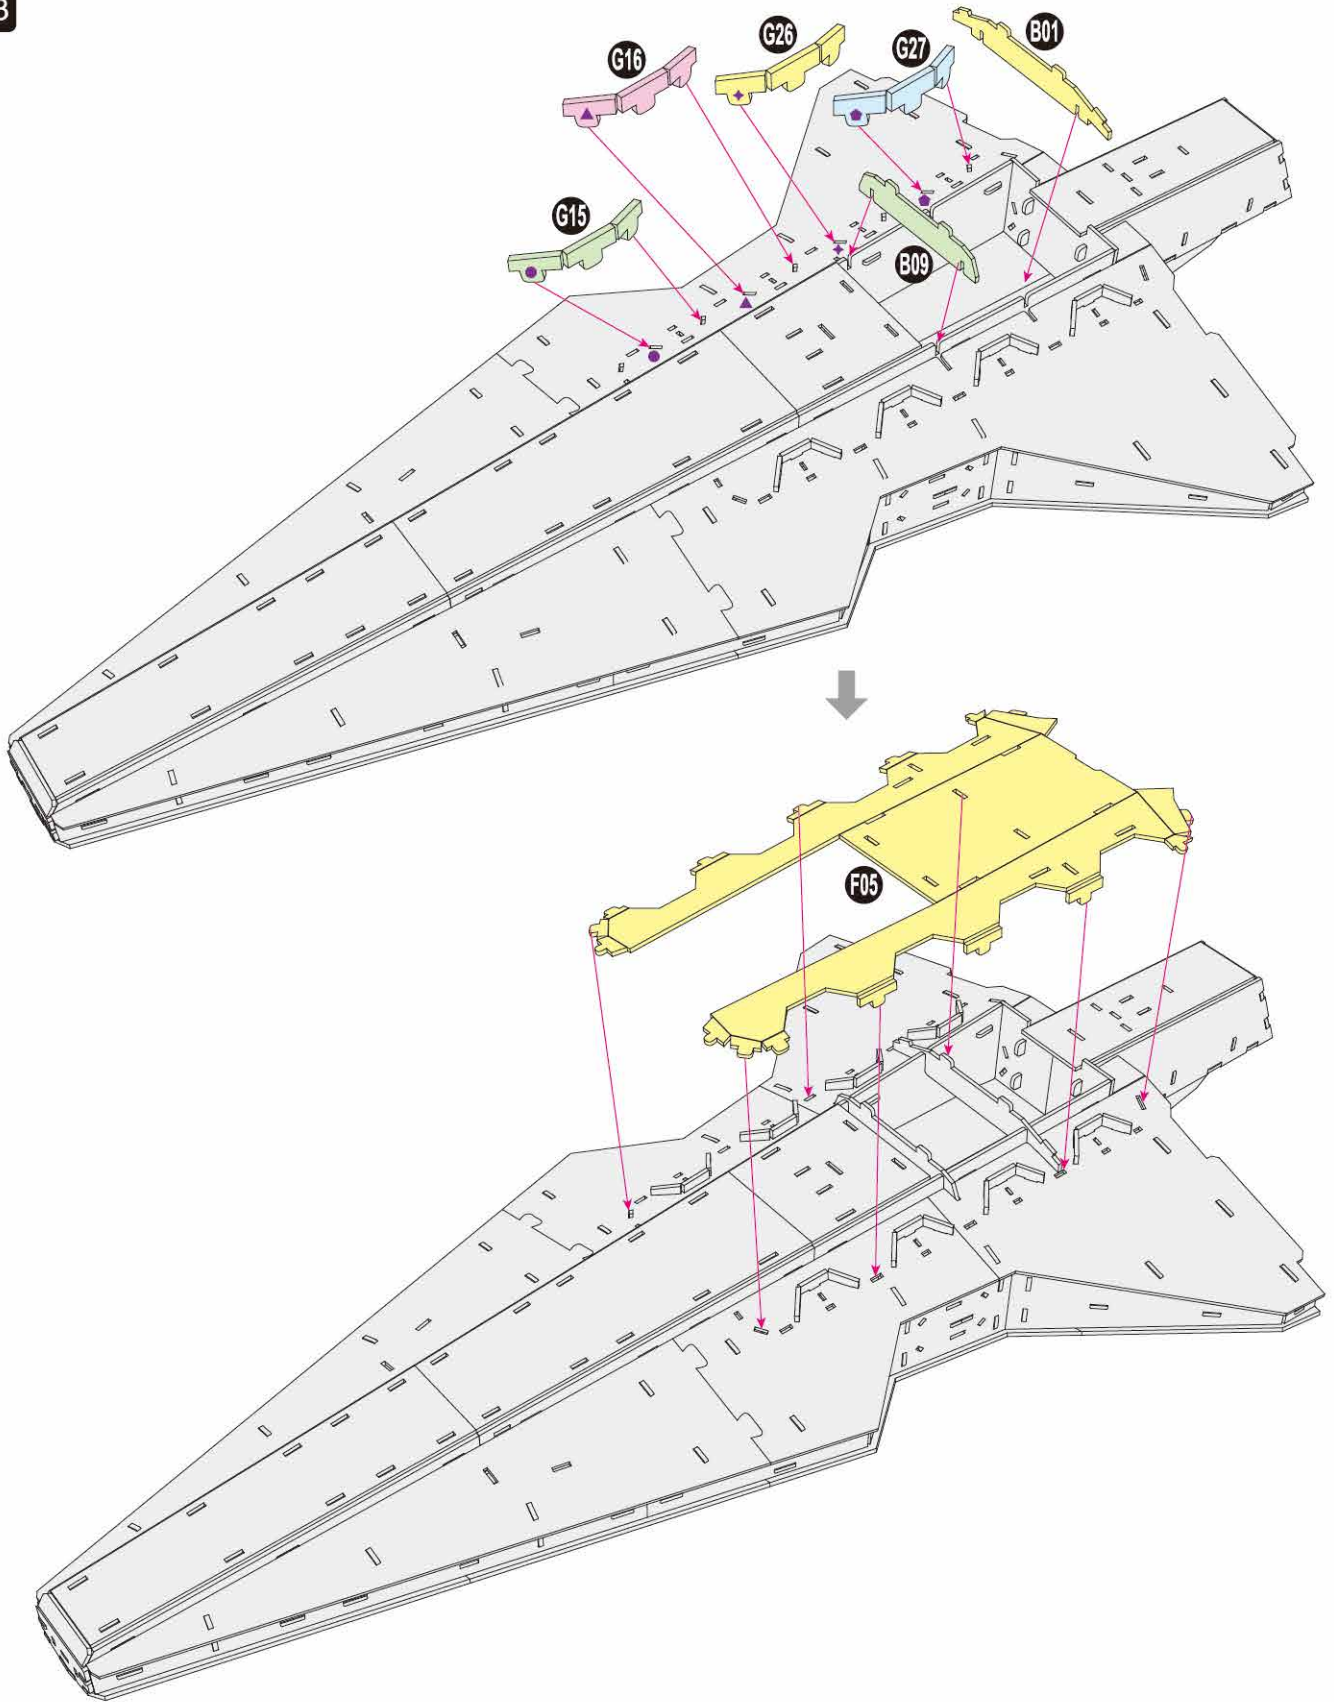

x1 Sheet **F**

Contents: 14 Cardstock Sheets, Glue

VENATOR-CLASS STAR DESTROYER™

1

2

3

6

7

9

11

15

There are no more pieces left on Sheet B.

There are no more pieces left on Sheet E.

There are no more pieces left on Sheet D.

There are no more pieces left on Sheet L.

There are no more pieces left on Sheet F.