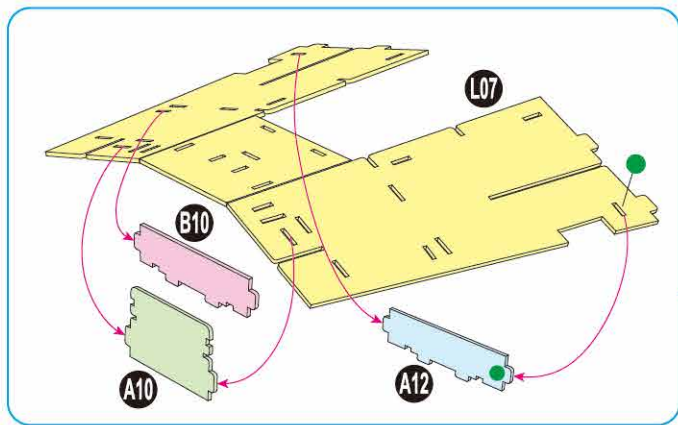

x1 Sheet **F**

Contents: 14 Cardstock Sheets, Glue

VENATOR-CLASS STAR DESTROYER™

1

2

3

6

7

9

11

15

There are no more pieces left on Sheet B.

There are no more pieces left on Sheet E.

There are no more pieces left on Sheet D.

There are no more pieces left on Sheet L.

There are no more pieces left on Sheet F.